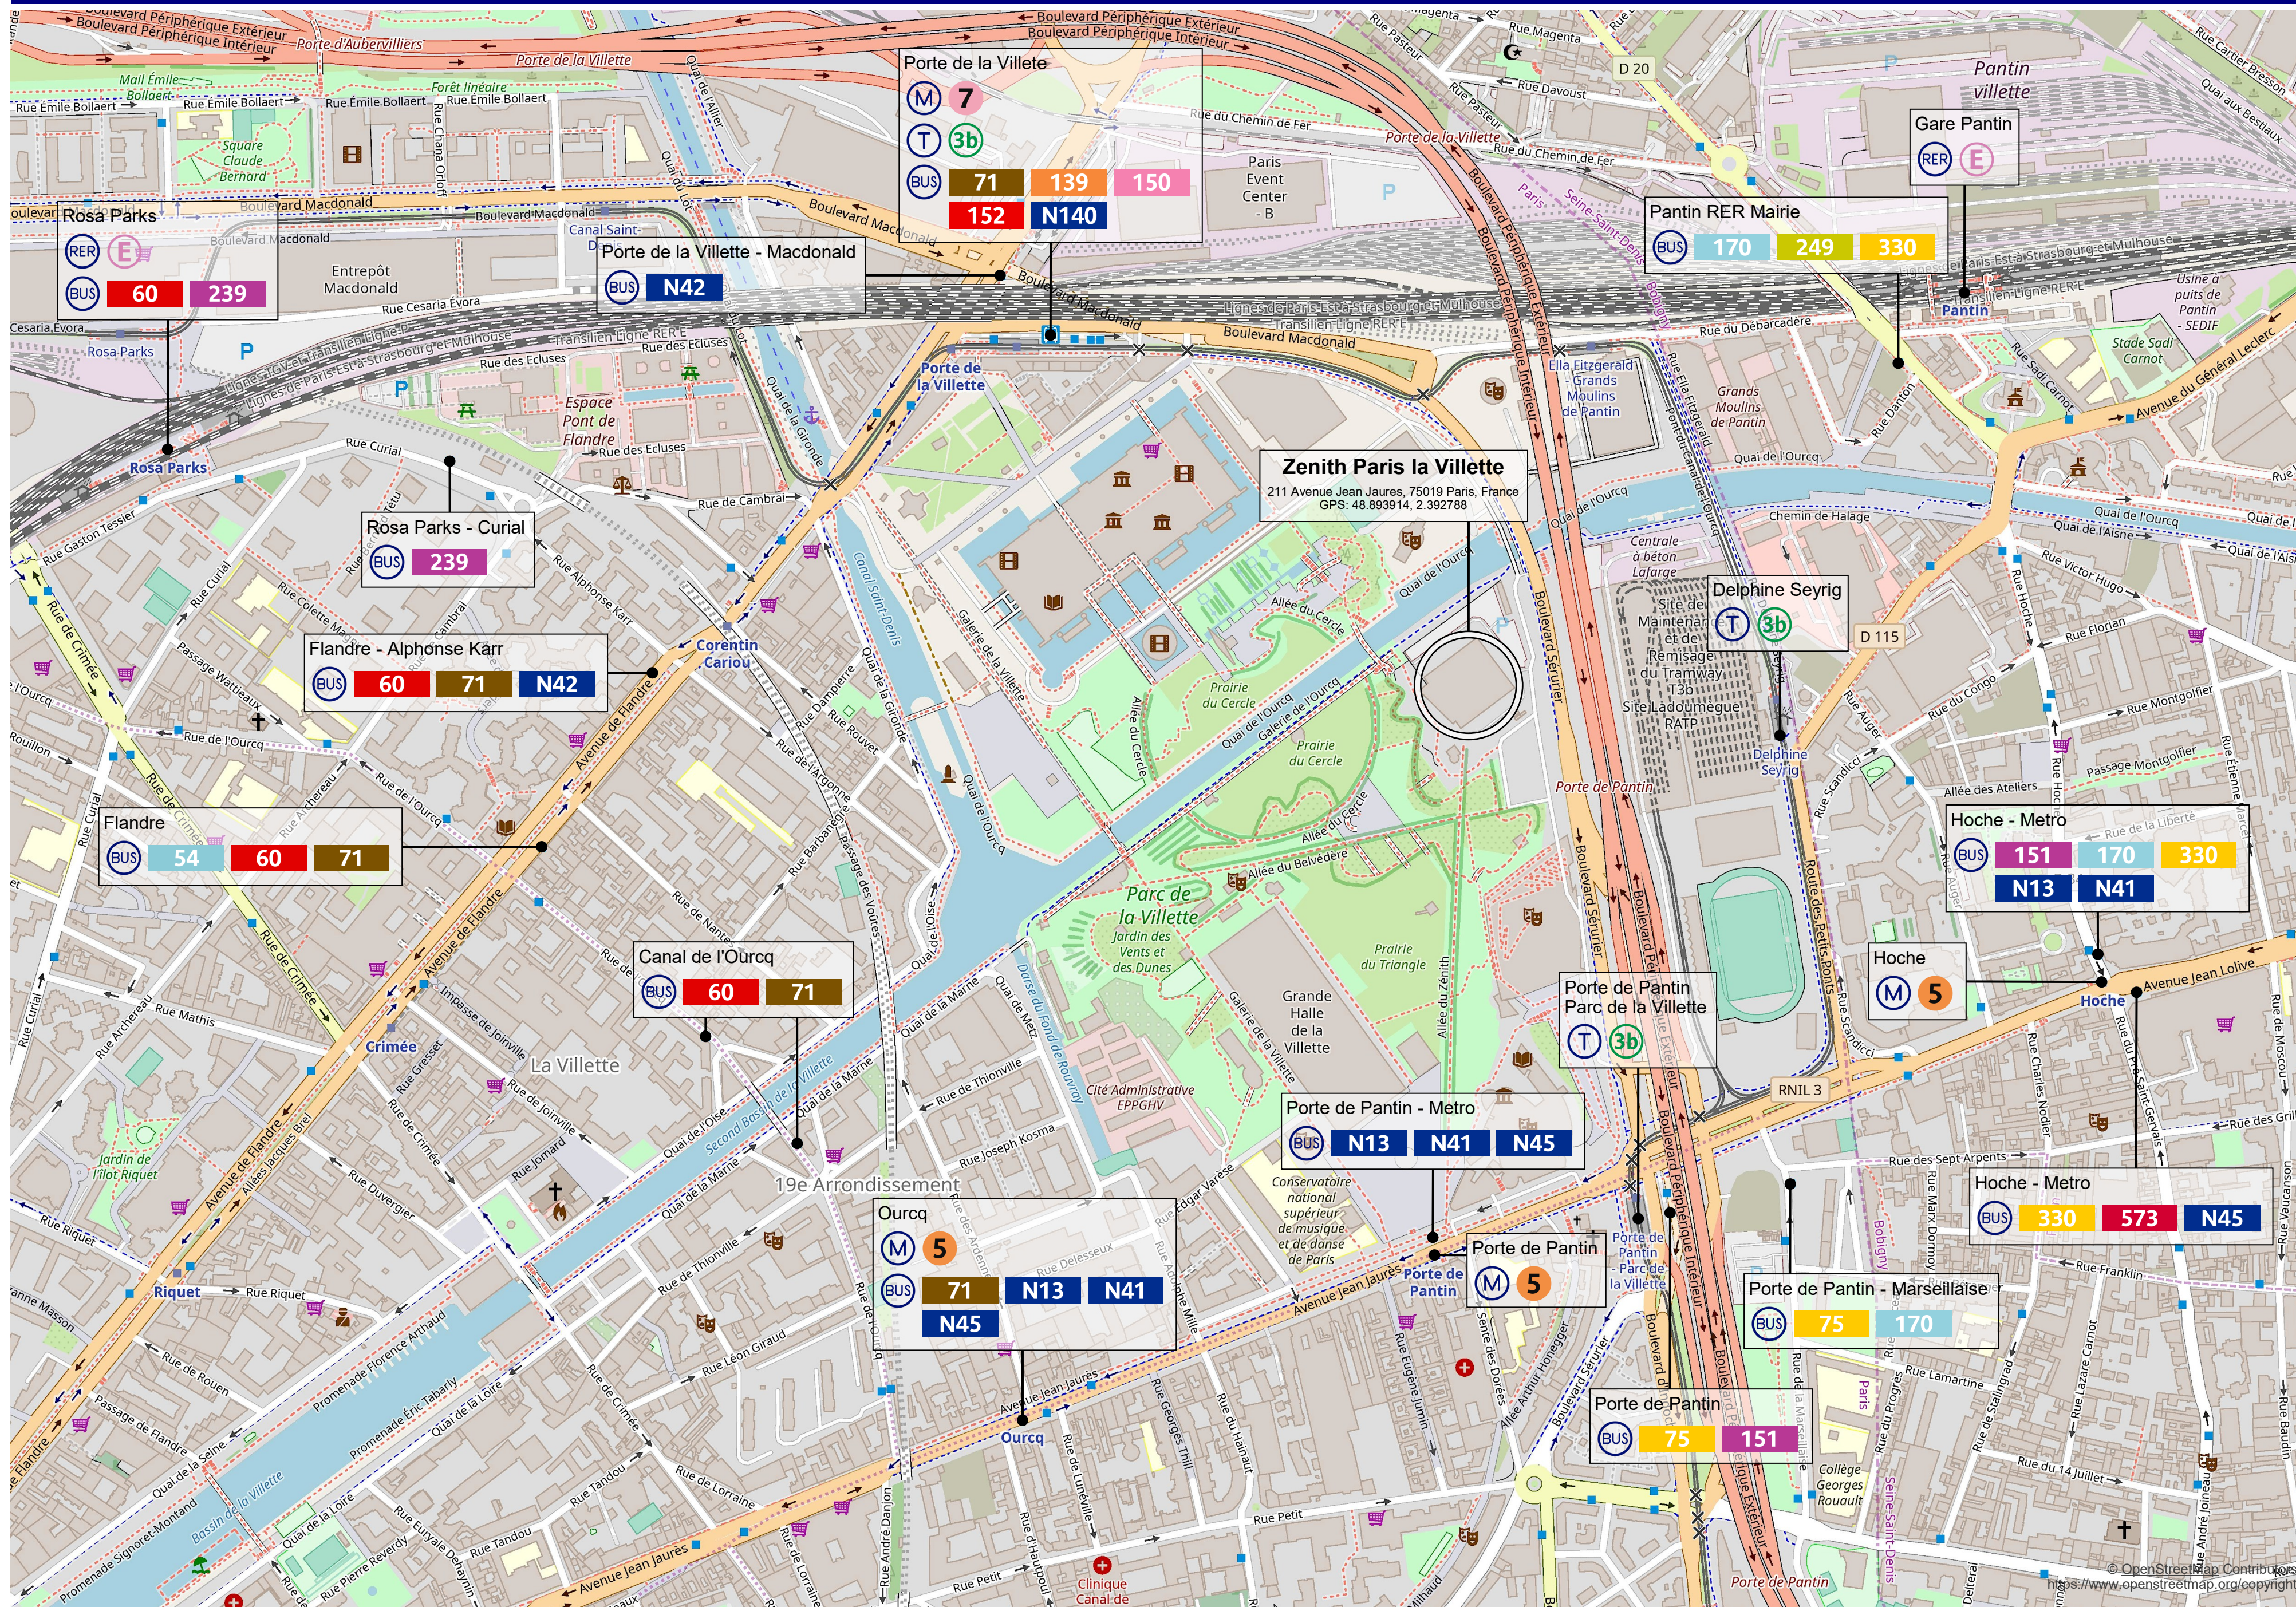

# How to get to Zenith Paris la Vilette

Transport map showing metro, trains and tram lines, night and day buses plus connections for Zenith Paris la Vilette concert hall

Zenith Paris la Vilette public transport options  
Including active button links for detailed maps on each line showing stops and connections along with timetables

Paris Metro lines for Zenith Paris la Vilette

Train lines for Zenith Paris la Vilette

[Live Train arrivals and departures at Gare Pantin](#)

Tramway lines for Zenith Paris la Vilette

Buses for Zenith Paris la Vilette

Paris central buses

Paris outskirts buses

Paris regional buses

Zenith Paris la Vilette plans and information

Zenith Paris la Vilette information

[Zenith Paris la Vilette events](#)

[Zenith Paris la Vilette article](#)

[Parc de la Vilette article](#)

[Parc de la Vilette photos](#)

- Paris Metro Maps
- Orly Airport shuttle services
- CDG Airport shuttle services
- RER train lines
- Paris tramway lines
- Paris buses