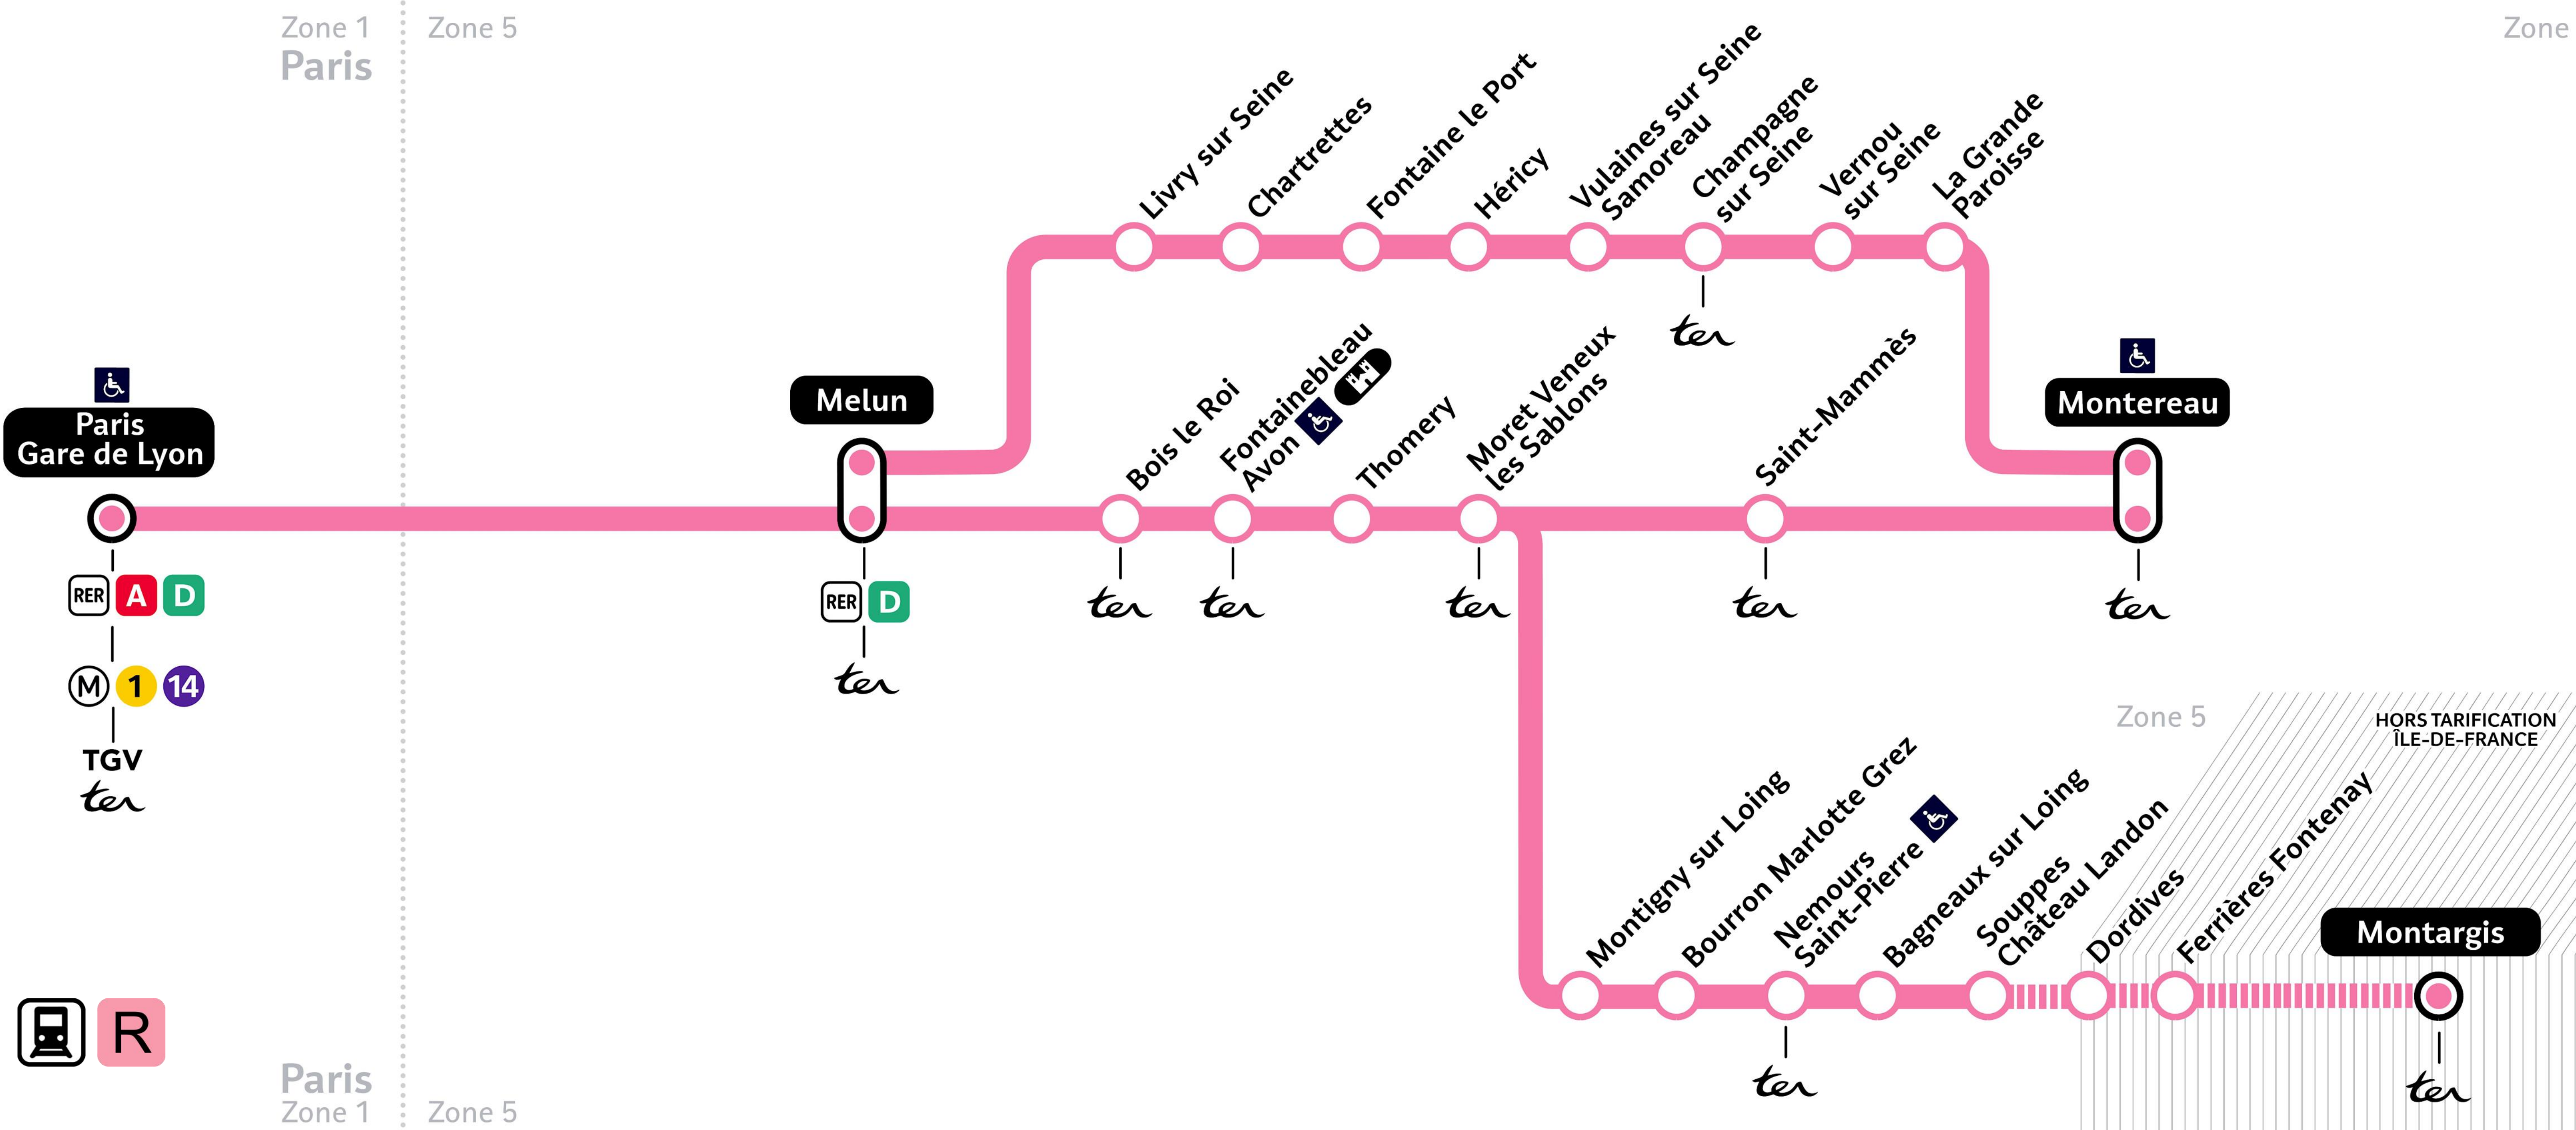

Paris Transilien train line R

SNCF Transilien R train route map with station stops, main transport connections and tarif zones

R

Paris Public Transport

Paris Transport Systems

Related transport maps

- Paris Metro Maps
- RER train lines
- Paris buses
- Tramway lines
- CDG Airport shuttle services

EUtouring.com
discovering more of Paris France

Paris
Zone 1 Zone 5