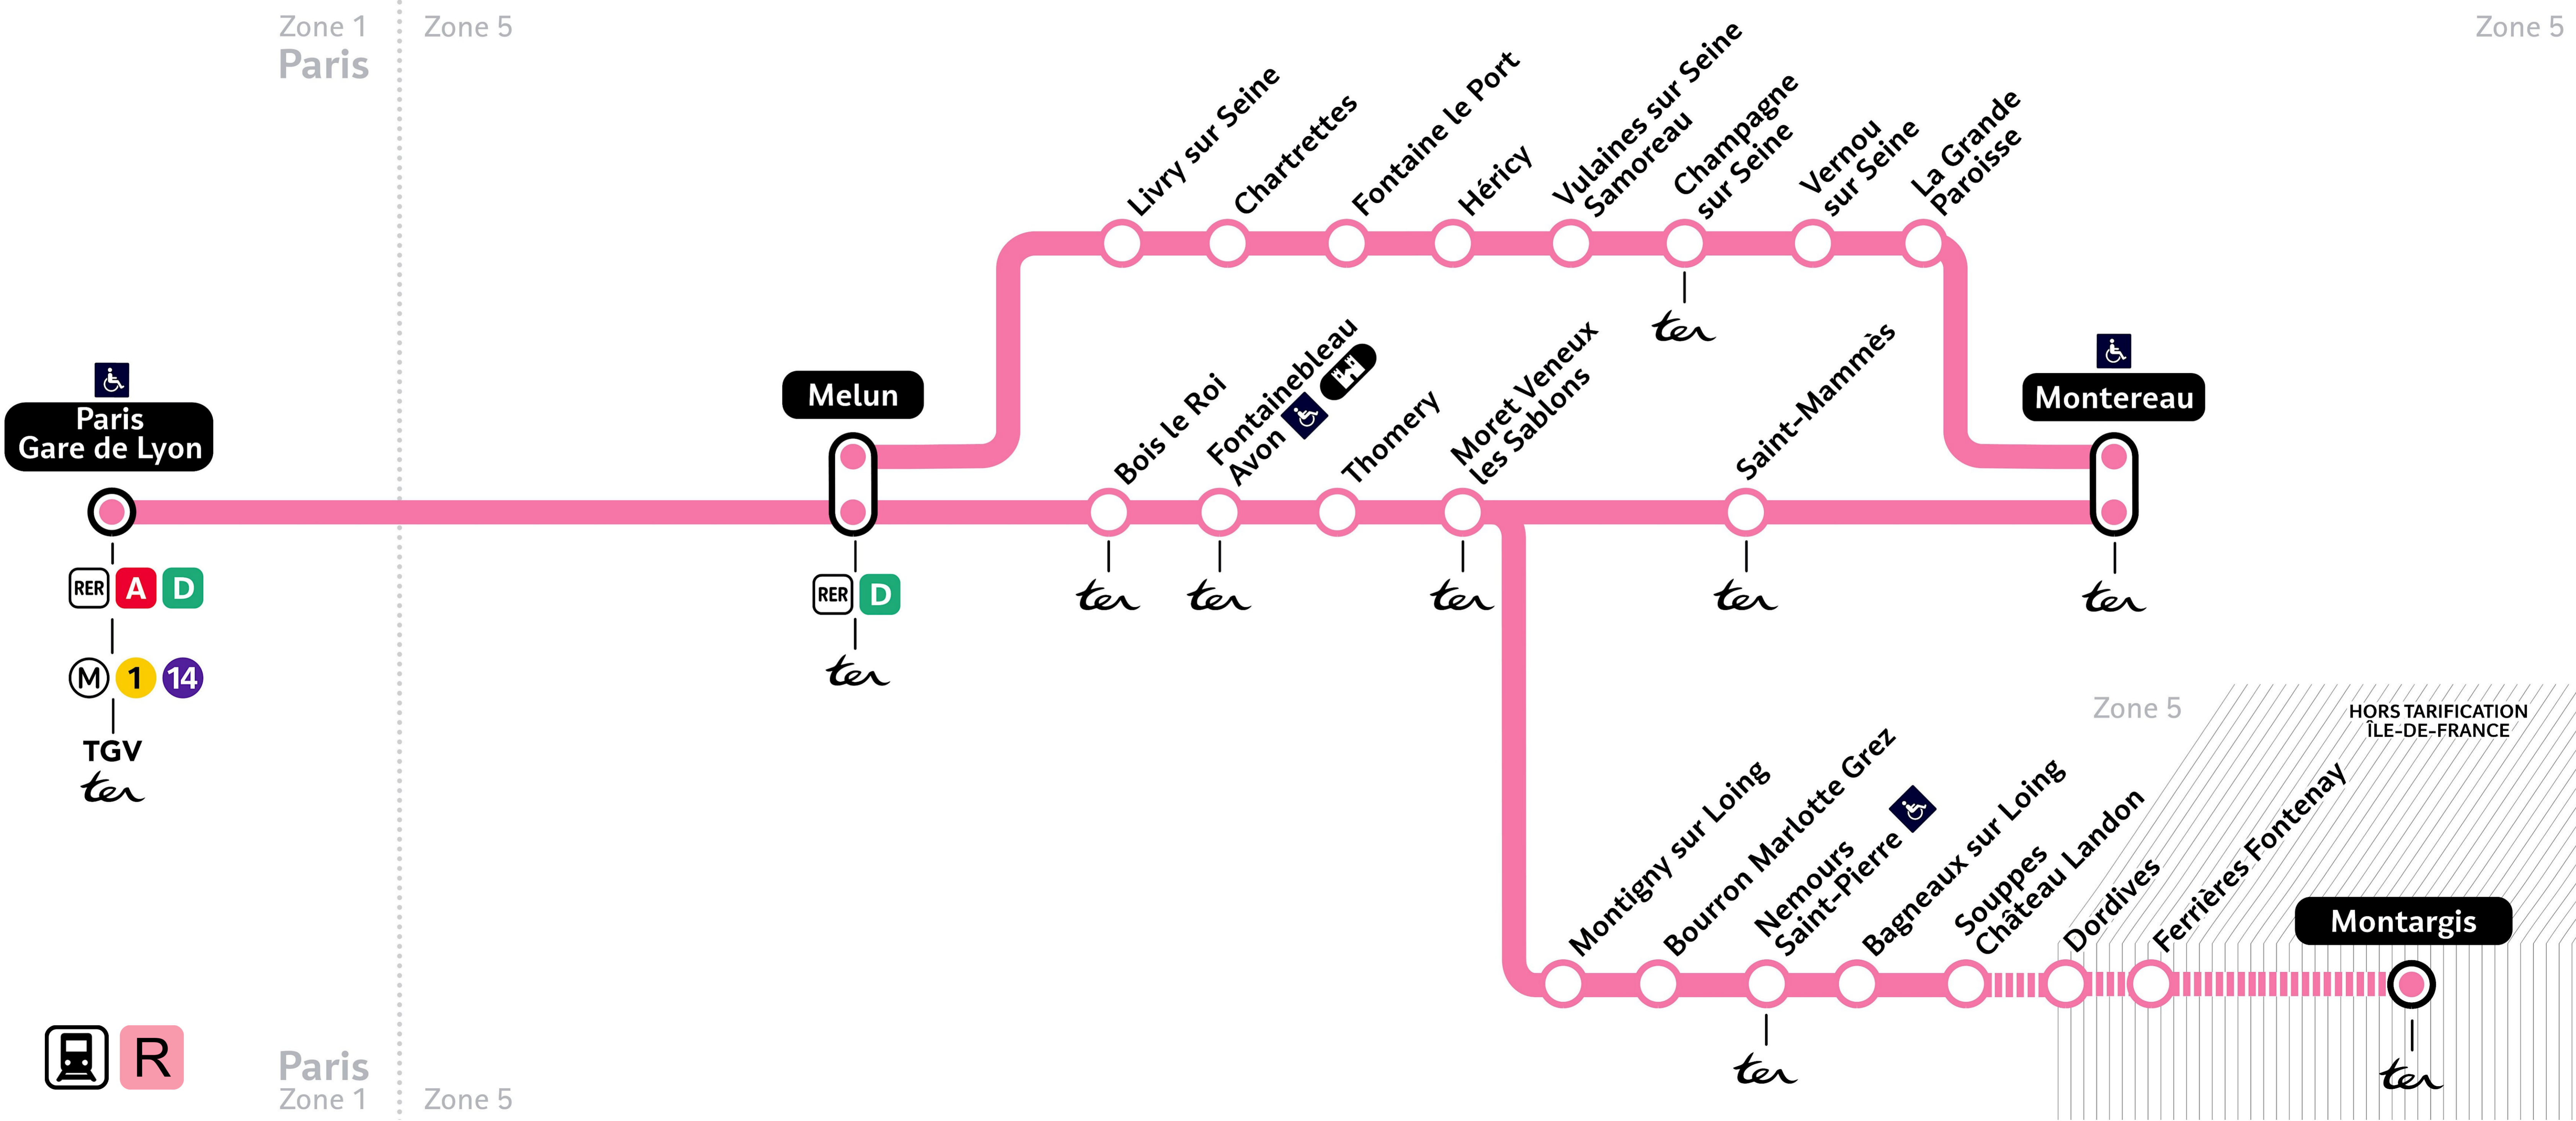

Paris Transilien train line R

SNCF Transilien R train route map with station stops, main transport connections and tarif zones

R

Paris Public Transport

Paris Transport Systems

Related transport maps

- Paris Metro Maps
- RER train lines
- Paris buses
- Tramway lines
- CDG Airport shuttle services
- Orly Airport shuttle services

Eutouring.com
discovering more of Paris France

Paris Gare de Lyon

RER A D

M 1 14

TGV
ter

Melun

RER D
ter

ter

ter

ter

ter

ter

Montargis

R

Paris Zone 1

Zone 5

Zone 5

HORS TARIFICATION ÎLE-DE-FRANCE

Montargis

ter

Zone 5