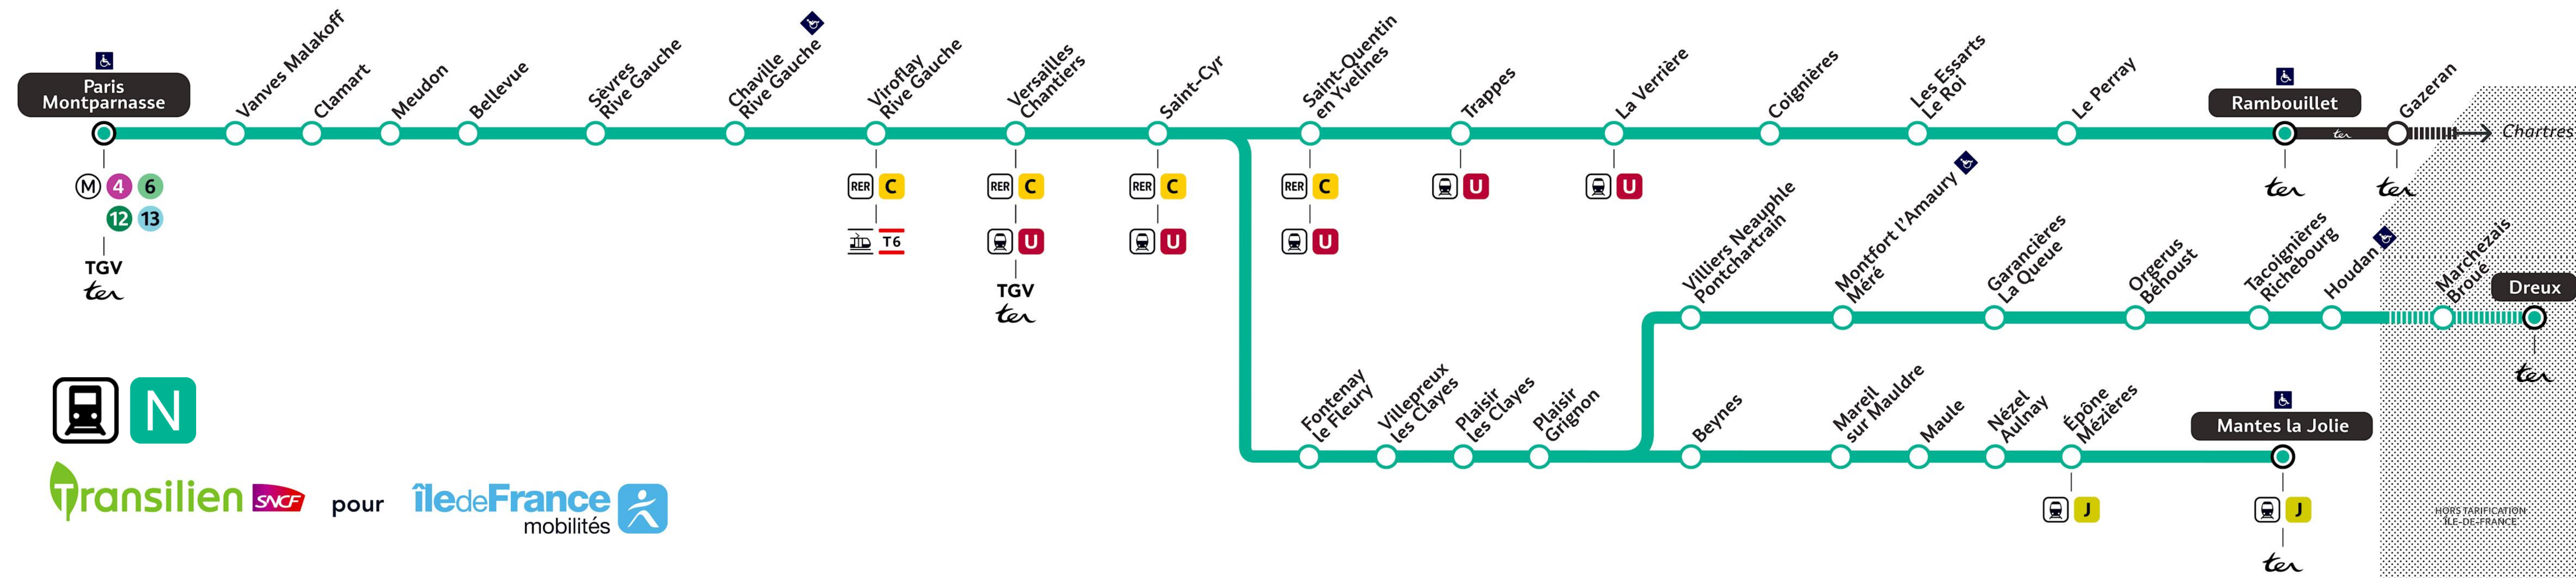

Paris Transilien train line N

SNCF Transilien N train route map with station stops, main transport connections and tarif zones

Via - EUtouring.com
Reproduced with Permission
helping you discover more of Paris

Paris Transport Systems

- Related transport maps
- Paris Metro Maps
 - RER train lines
 - Paris buses
 - Tramway lines
 - CDG Airport shuttle services

EUtouring.com
discovering more of Paris France

HORS TARIFICATION ÎLE-DE-FRANCE