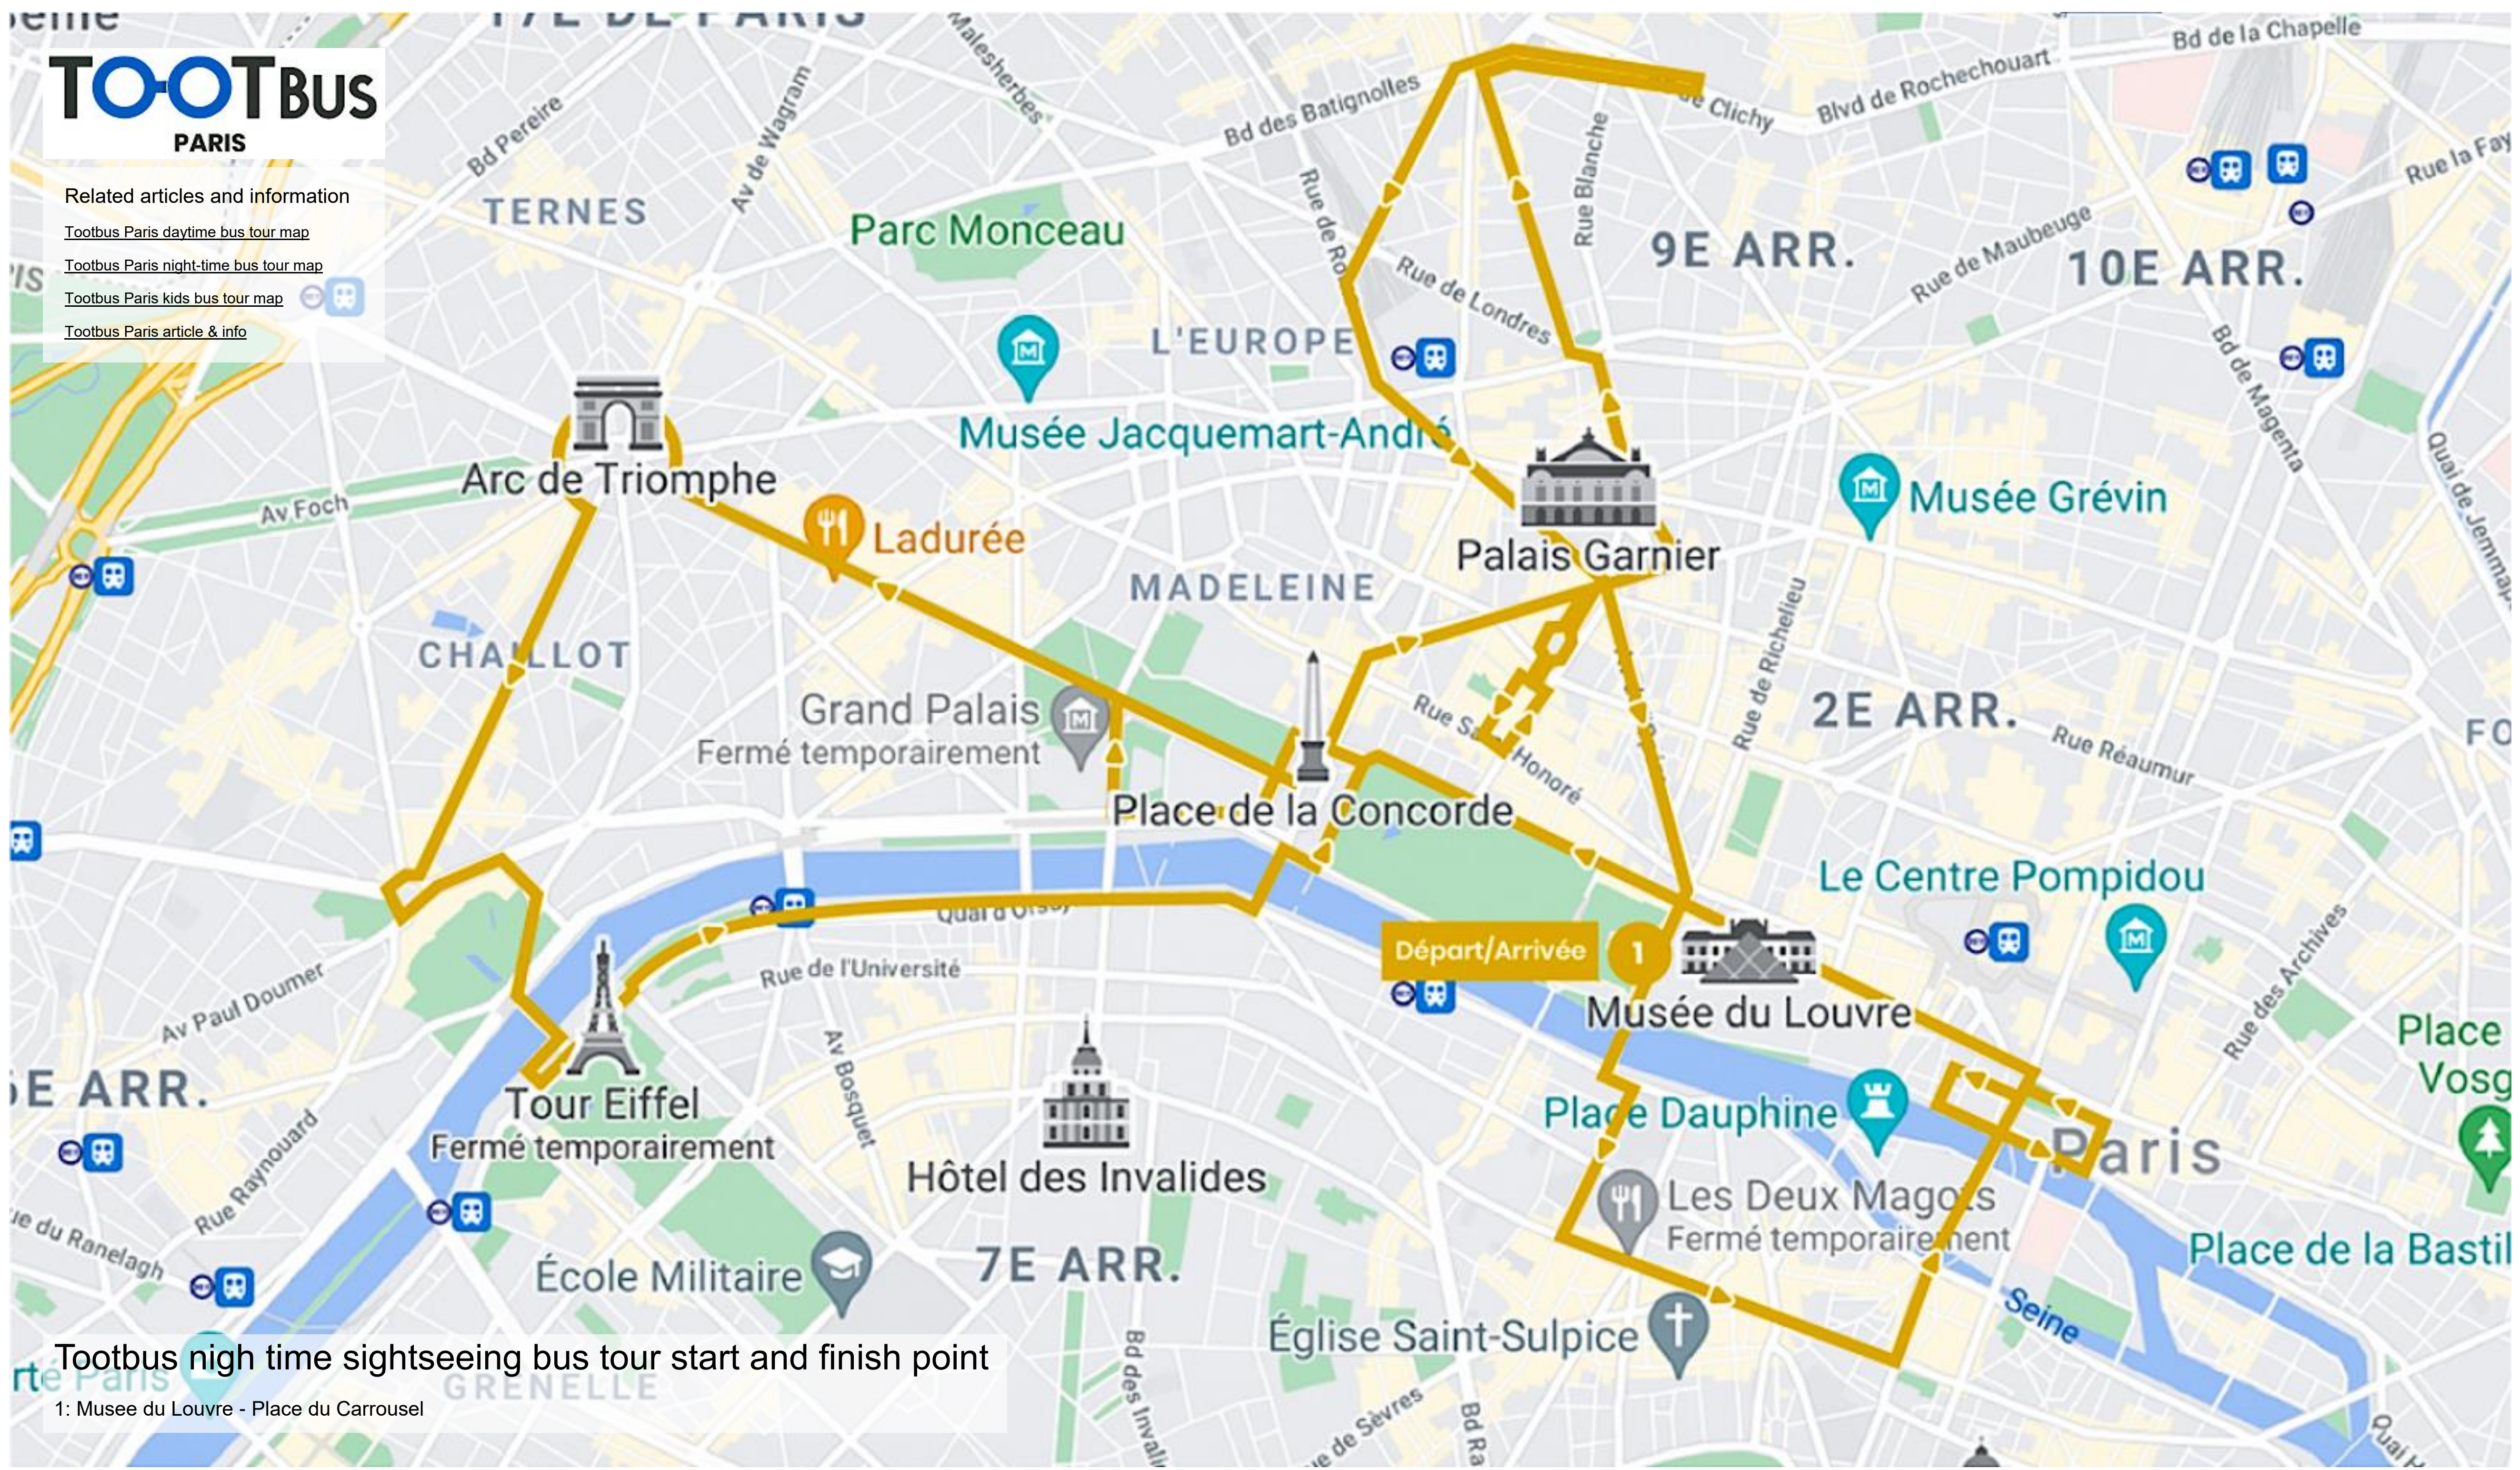

Tootbus Paris night time sightseeing bus tours

Double-decker open top bus tours around Paris and its attractions

- Tootbus night time bus map with stops
- Tootbus night time bus timetables
- Tootbus night time bus ticket costs

Tootbus tours

Paris sightseeing bus tours

Via - EUtouring.com

TOOTBUS PARIS

Related articles and information

[Tootbus Paris daytime bus tour map](#)

[Tootbus Paris night-time bus tour map](#)

[Tootbus Paris kids bus tour map](#)

[Tootbus Paris article & info](#)

Tootbus night time sightseeing bus tour start and finish point

1: Musée du Louvre - Place du Carrousel

Tootbus Paris timetables

Tootbus Paris night time tours

Sightseeing bus tour time 2hrs