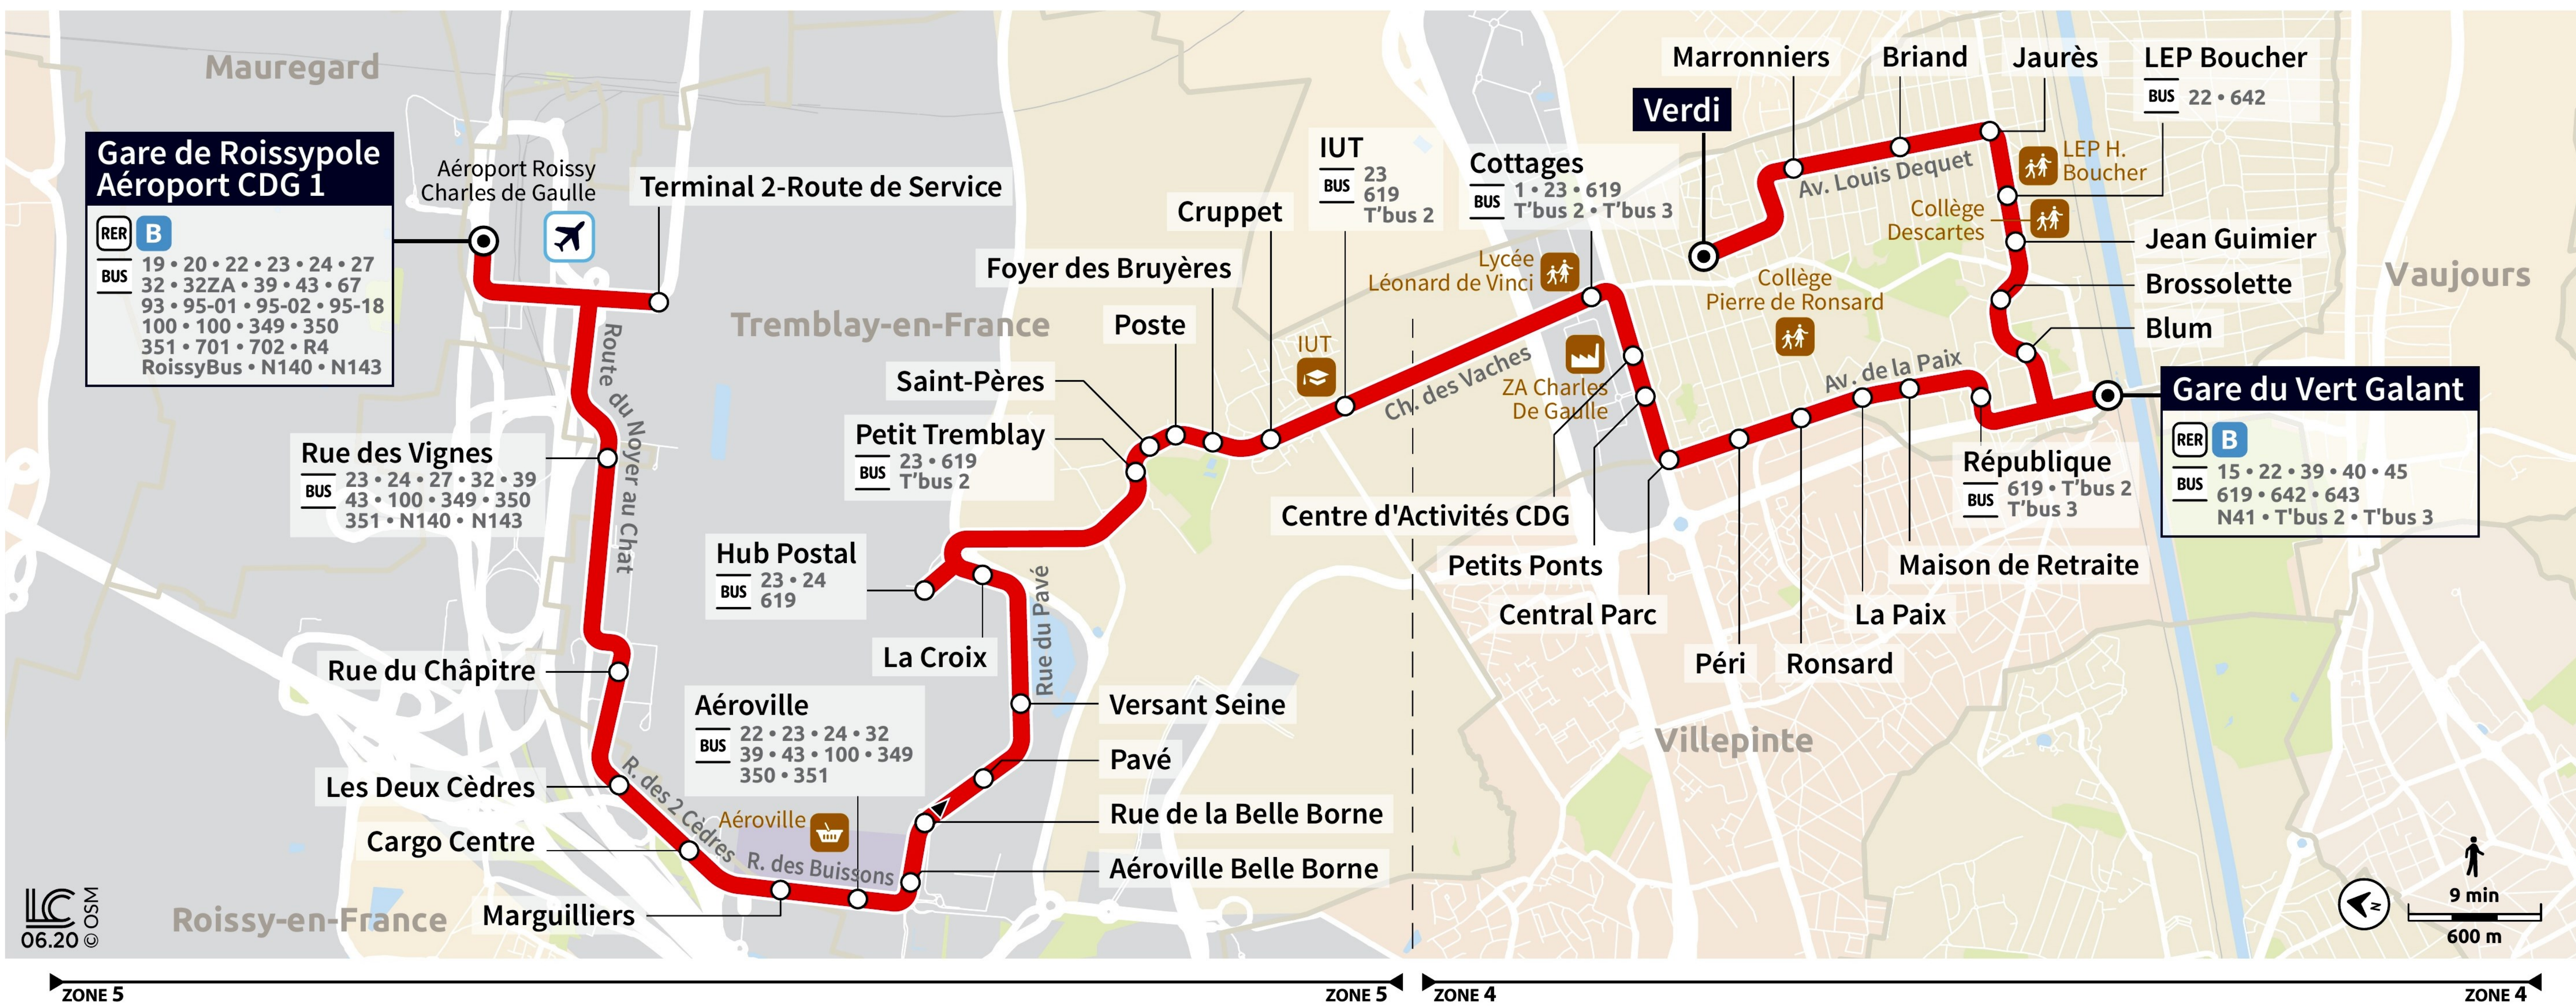

Paris T'bus 1, 2 and 3 lines

Geographical bus route maps for each T'bus line with stops and transport connections

T'bus 1

Paris T'bus 1 line for Charles de Gaulle Airport

Gare de Roissy Airport CDG 1 to Gare du Vert Galant and Verdi geographical bus route map with stops and transport connections

T'bus 1 map & timetables

Related transport maps

- Paris Metro Maps
- RER train lines
- Paris buses
- Tramway lines
- CDG Airport shuttle services
- Only Airport shuttle services

EUtouring.com
discovering more of Paris France