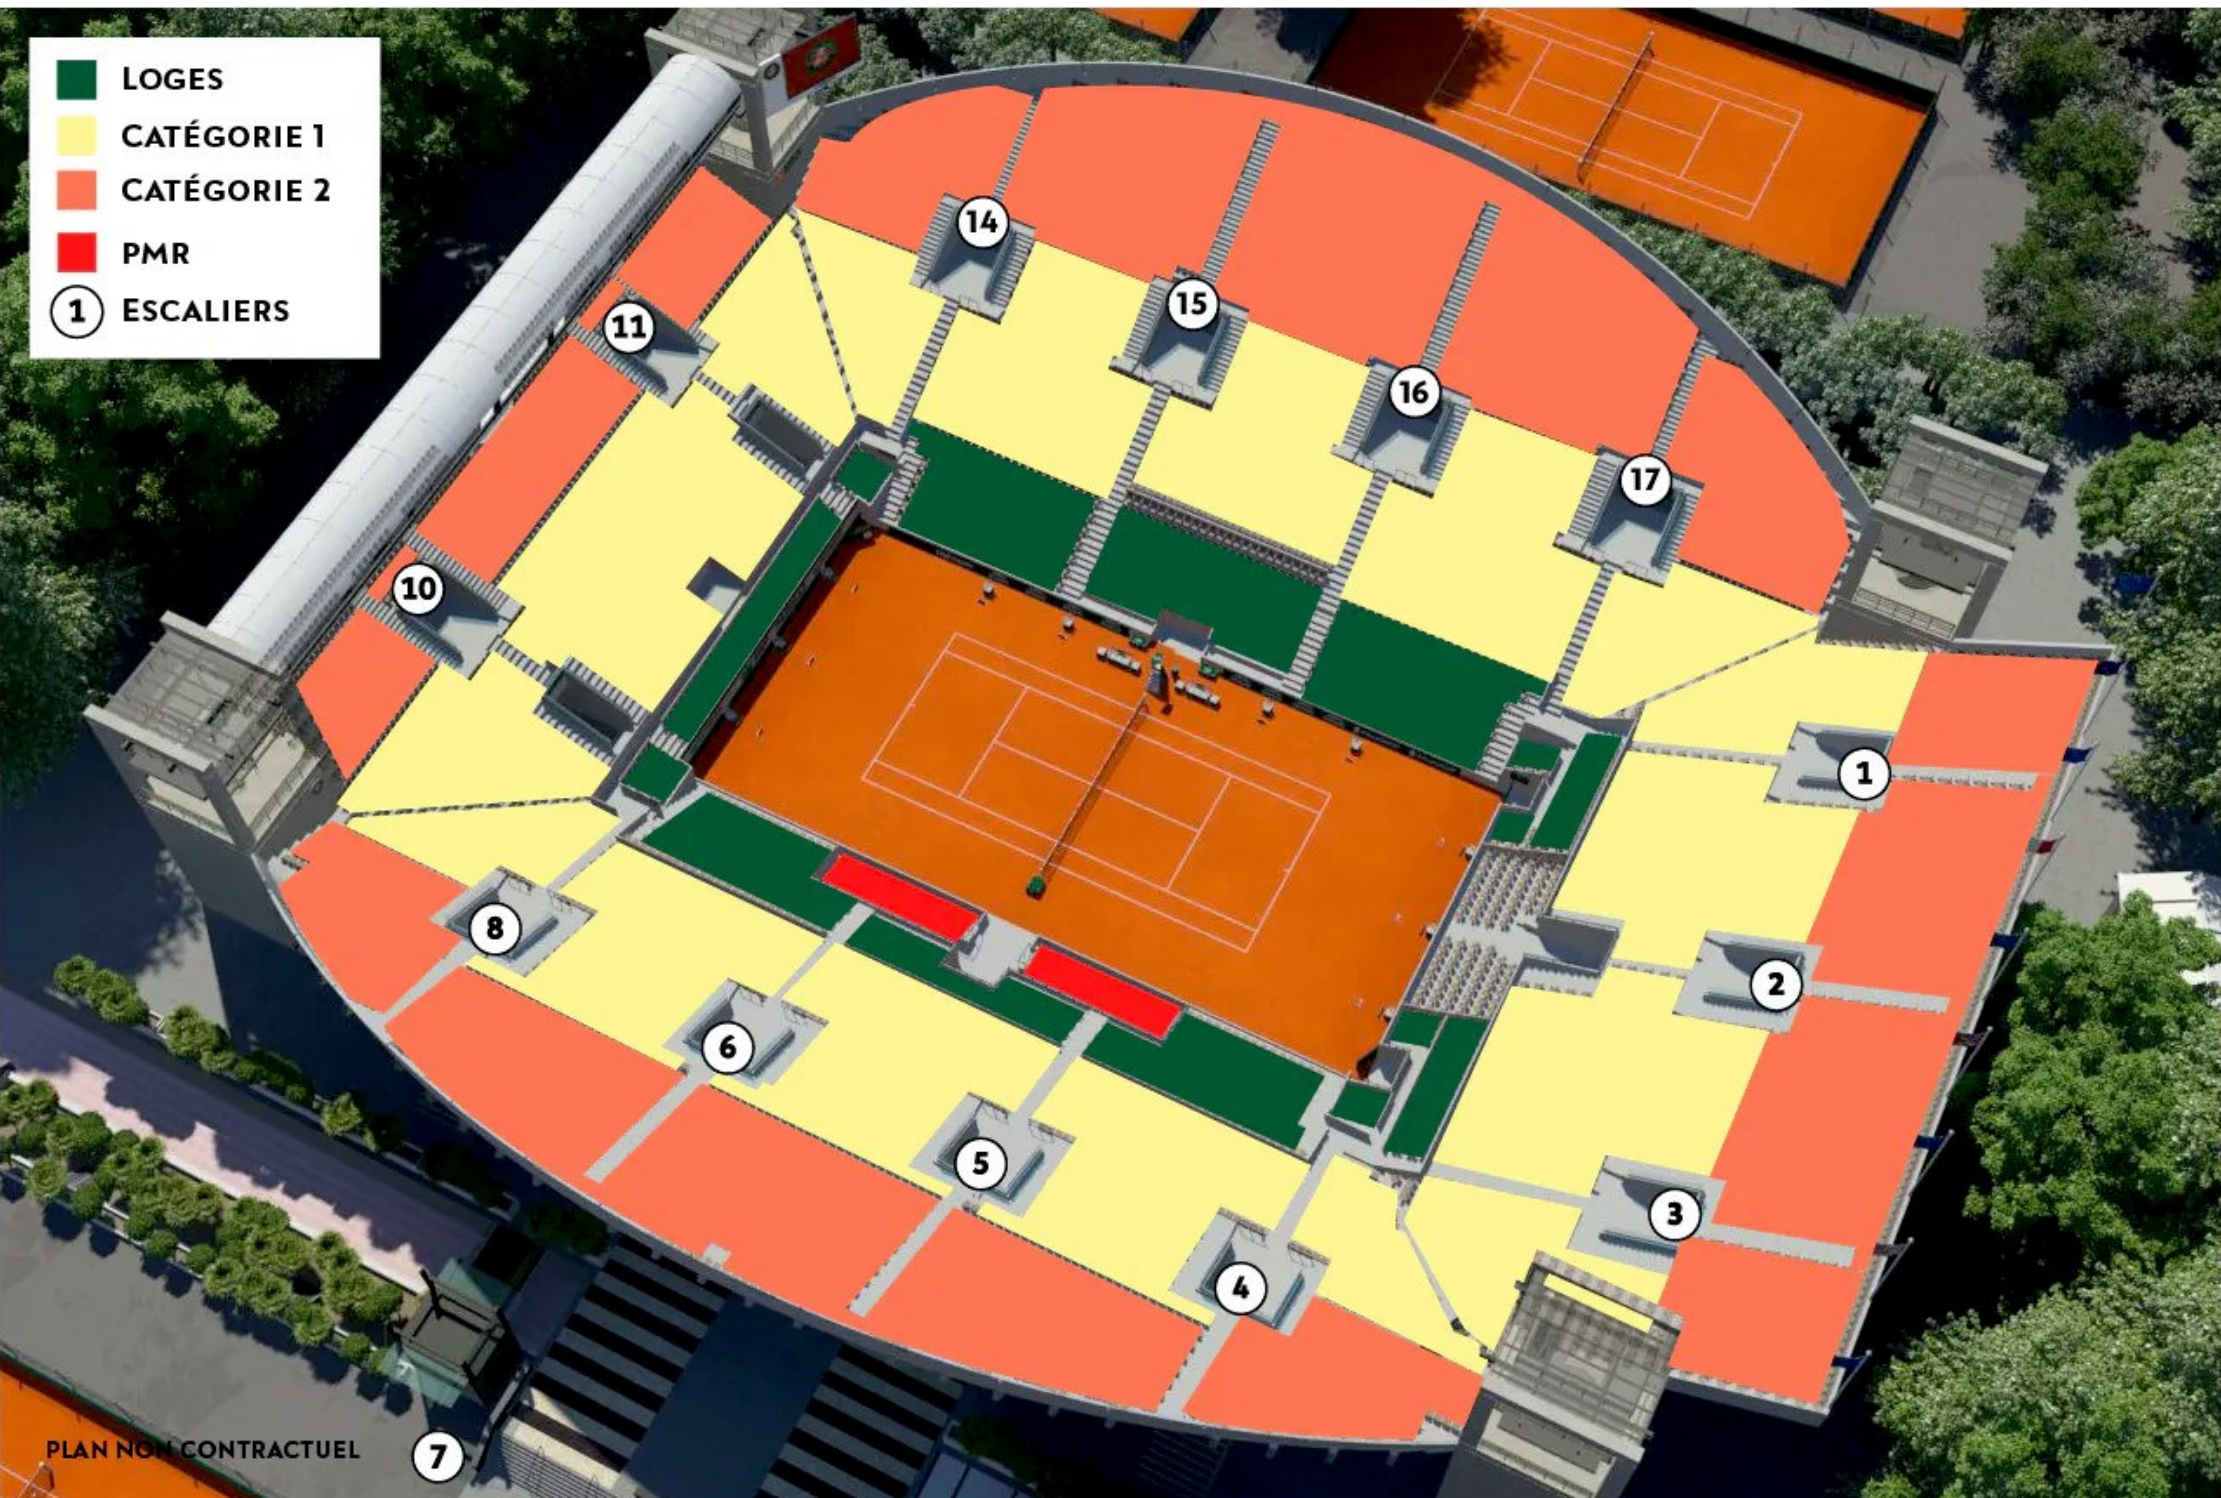

Roland Garros Suzanne-Lenglen Court

Via - EUtouring.com

Seating plan for Suzanne-Lenglen court with disabled access points and ticket categories at Stade Roland Garros in Paris

[Roland Garros transport](#)

[Paris transport systems](#)

Roland Garros related information

[Stade Roland Garros Tennis Stadium](#)

[Stade Roland Garros history](#)

[Roland Garros Restaurants](#)

[Roland Garros museum](#)

[How to get to Roland Garros](#)

Official Ticketing

Stade Roland Garros Tennis Stadium

[Online ticket booking](#)

Paris tourist information

www.eutouring.com

© EUtouring.com

Related Paris transport maps

- [Paris Metro Maps](#)
- [Orly Airport shuttle services](#)
- [CDG Airport shuttle services](#)
- [RER train lines](#)
- [Paris tramway lines](#)
- [Paris buses](#)