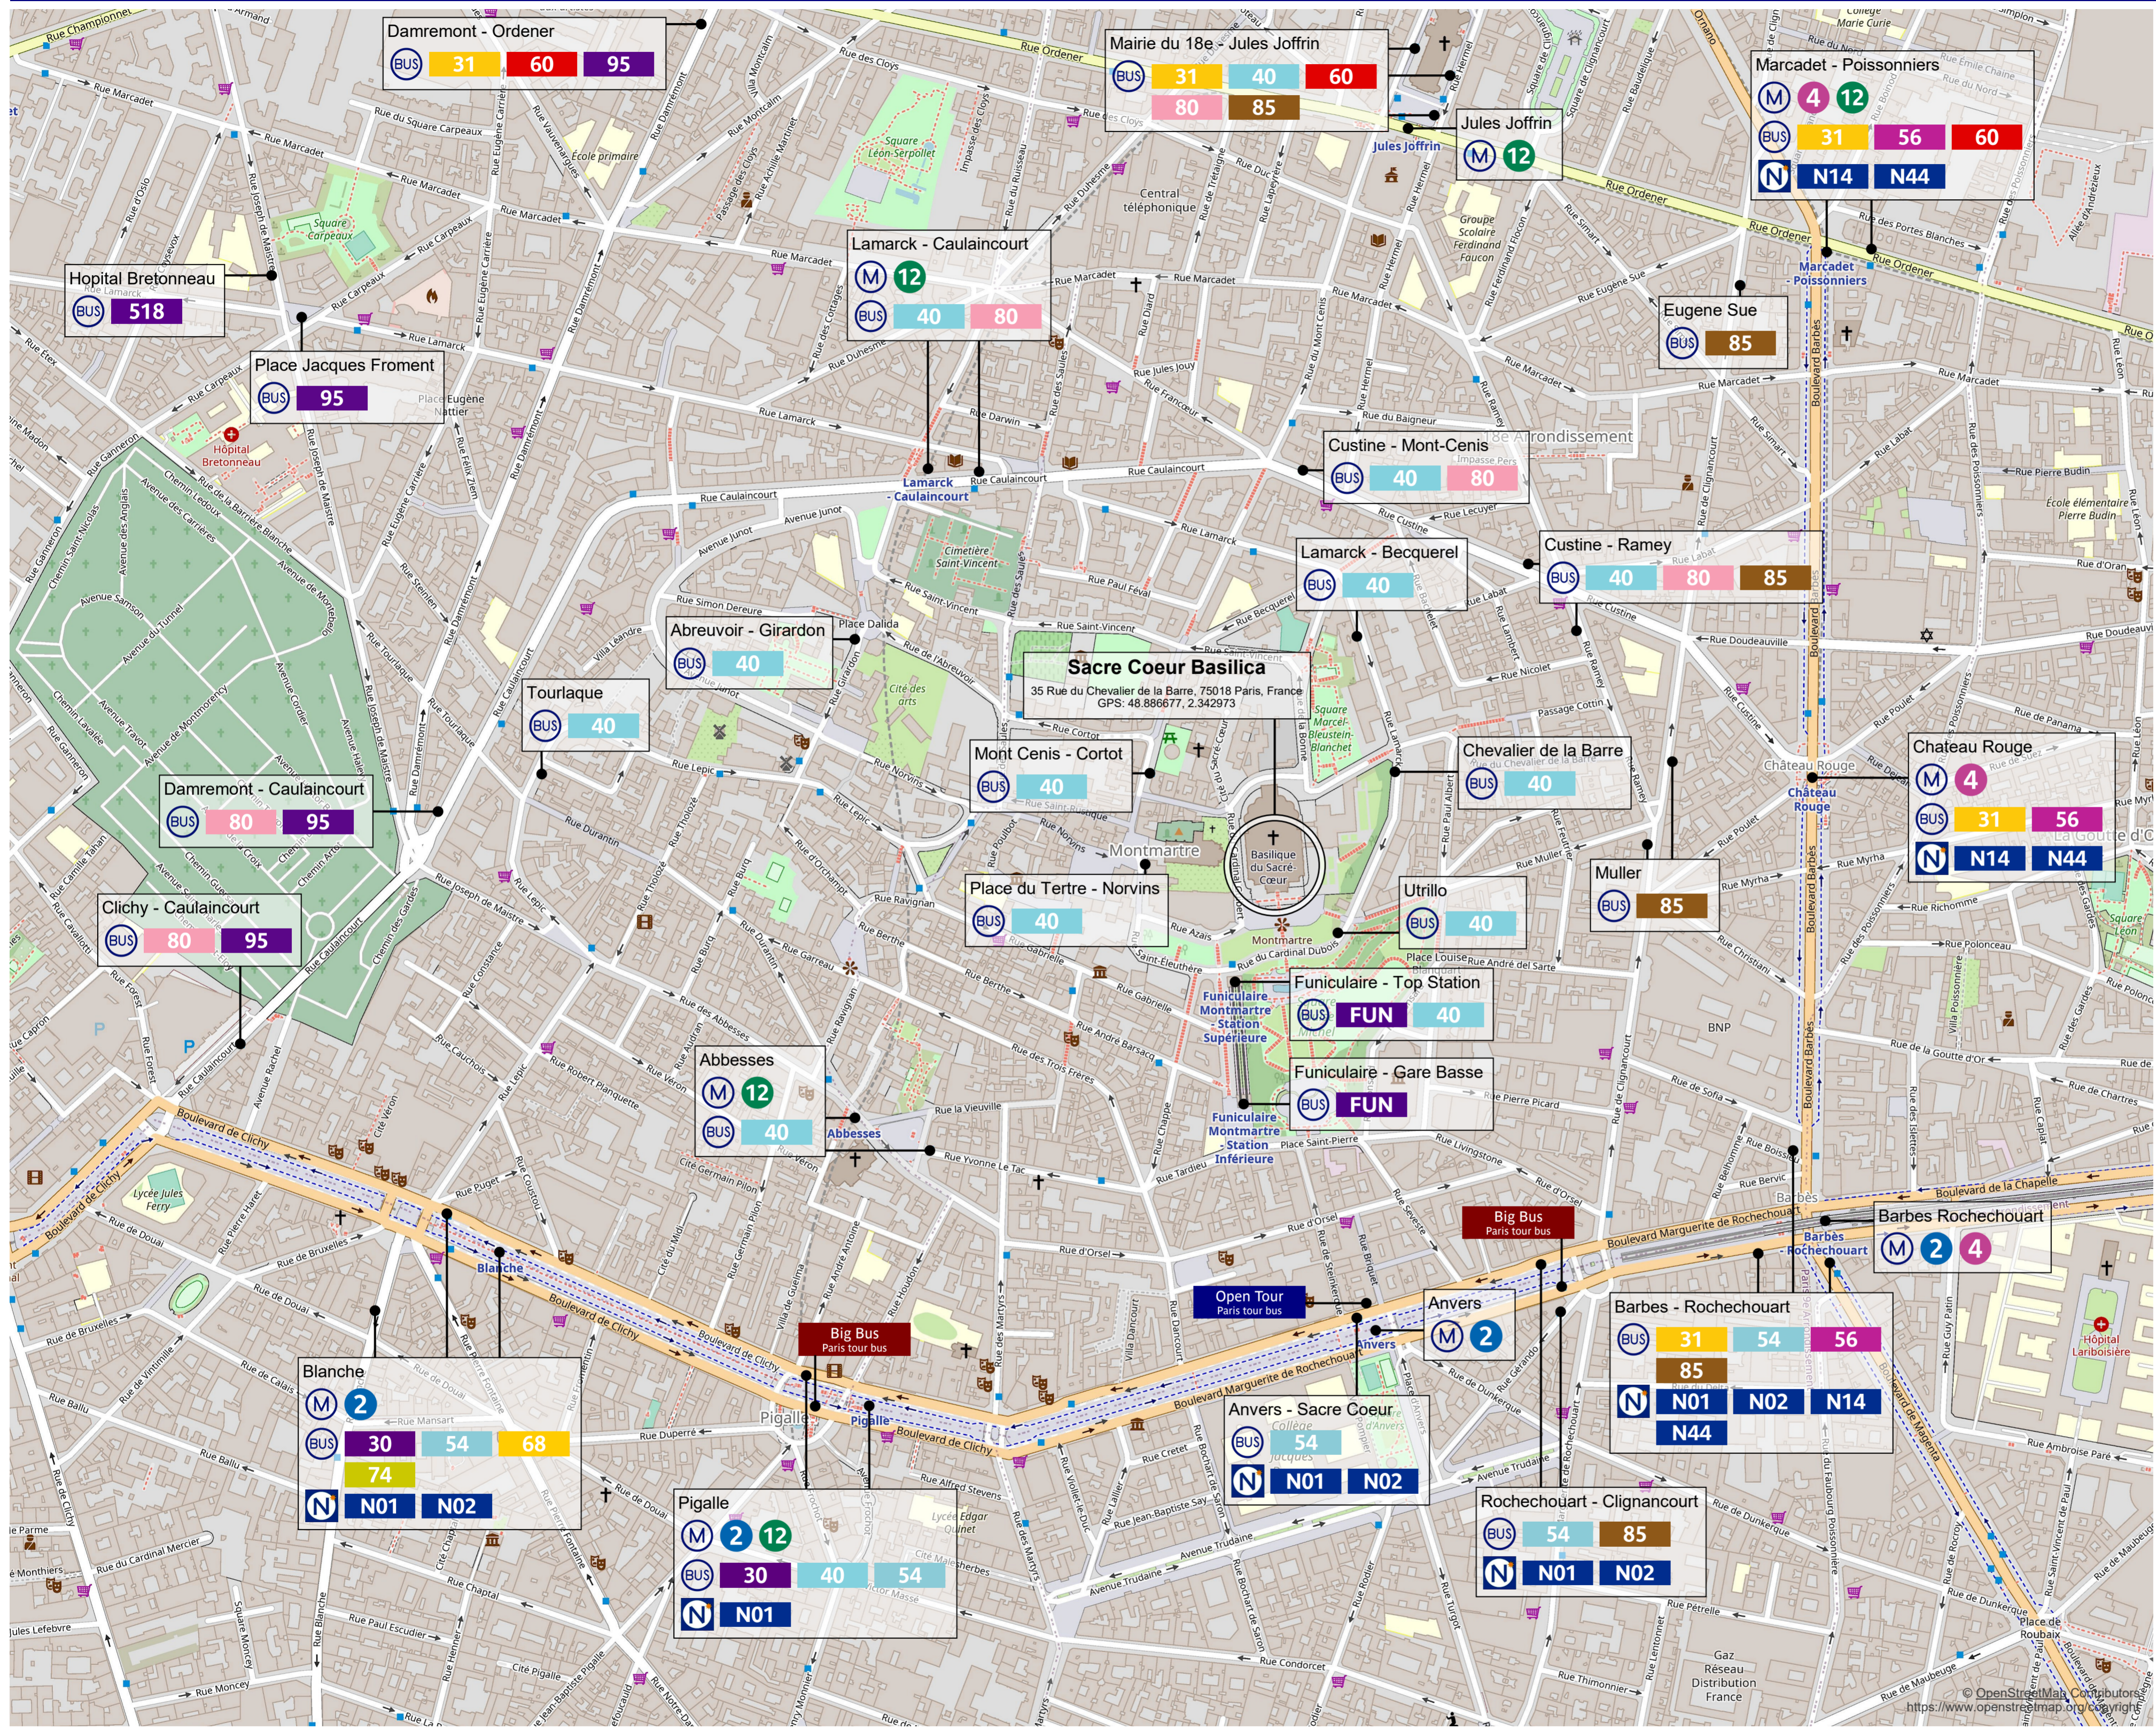

# How to get to Sacre Coeur Basilica Paris

Transport map showing metro lines, tramway, night and day buses with connections for Sacre Coeur Basilica in Paris France

Sacre Coeur Basilica public transport options  
Including active button links for the latest detailed maps and timetables on each line showing stops and connections

Paris Metro lines for Sacre Coeur Basilica

Tramway lines for Sacre Coeur Basilica

Buses for Sacre Coeur Basilica

Daytime buses

Noctilien night buses

Paris sightseeing tour buses

Sacre Coeur Basilica plans and information

- [Sacre Coeur Basilica plan](#)
- [Sacre Coeur Basilica article](#)
- [Sacre Coeur Basilica history](#)
- [Montmartre Funicular article](#)

Map scale:  
Public transport stops range from around 150m to 1300m walking distance from the Sacre Coeur Basilica