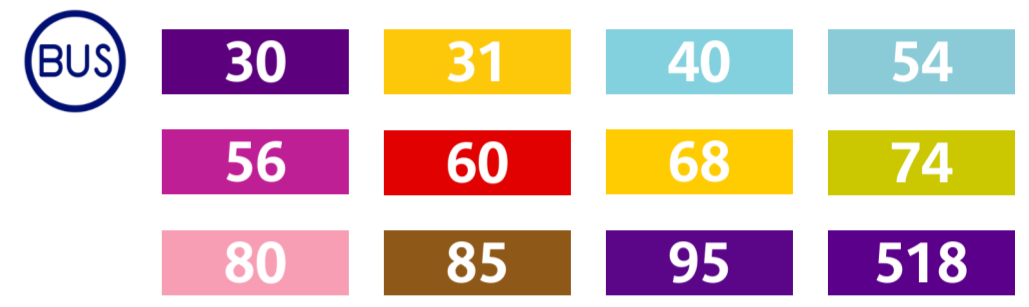

Paris Metro lines for Sacre Coeur Basilica

Tramway lines for Sacre Coeur Basilica

Buses for Sacre Coeur Basilica

Daytime buses

Noctilien night buses

Paris sightseeing tour buses

Sacre Coeur Basilica plans and information