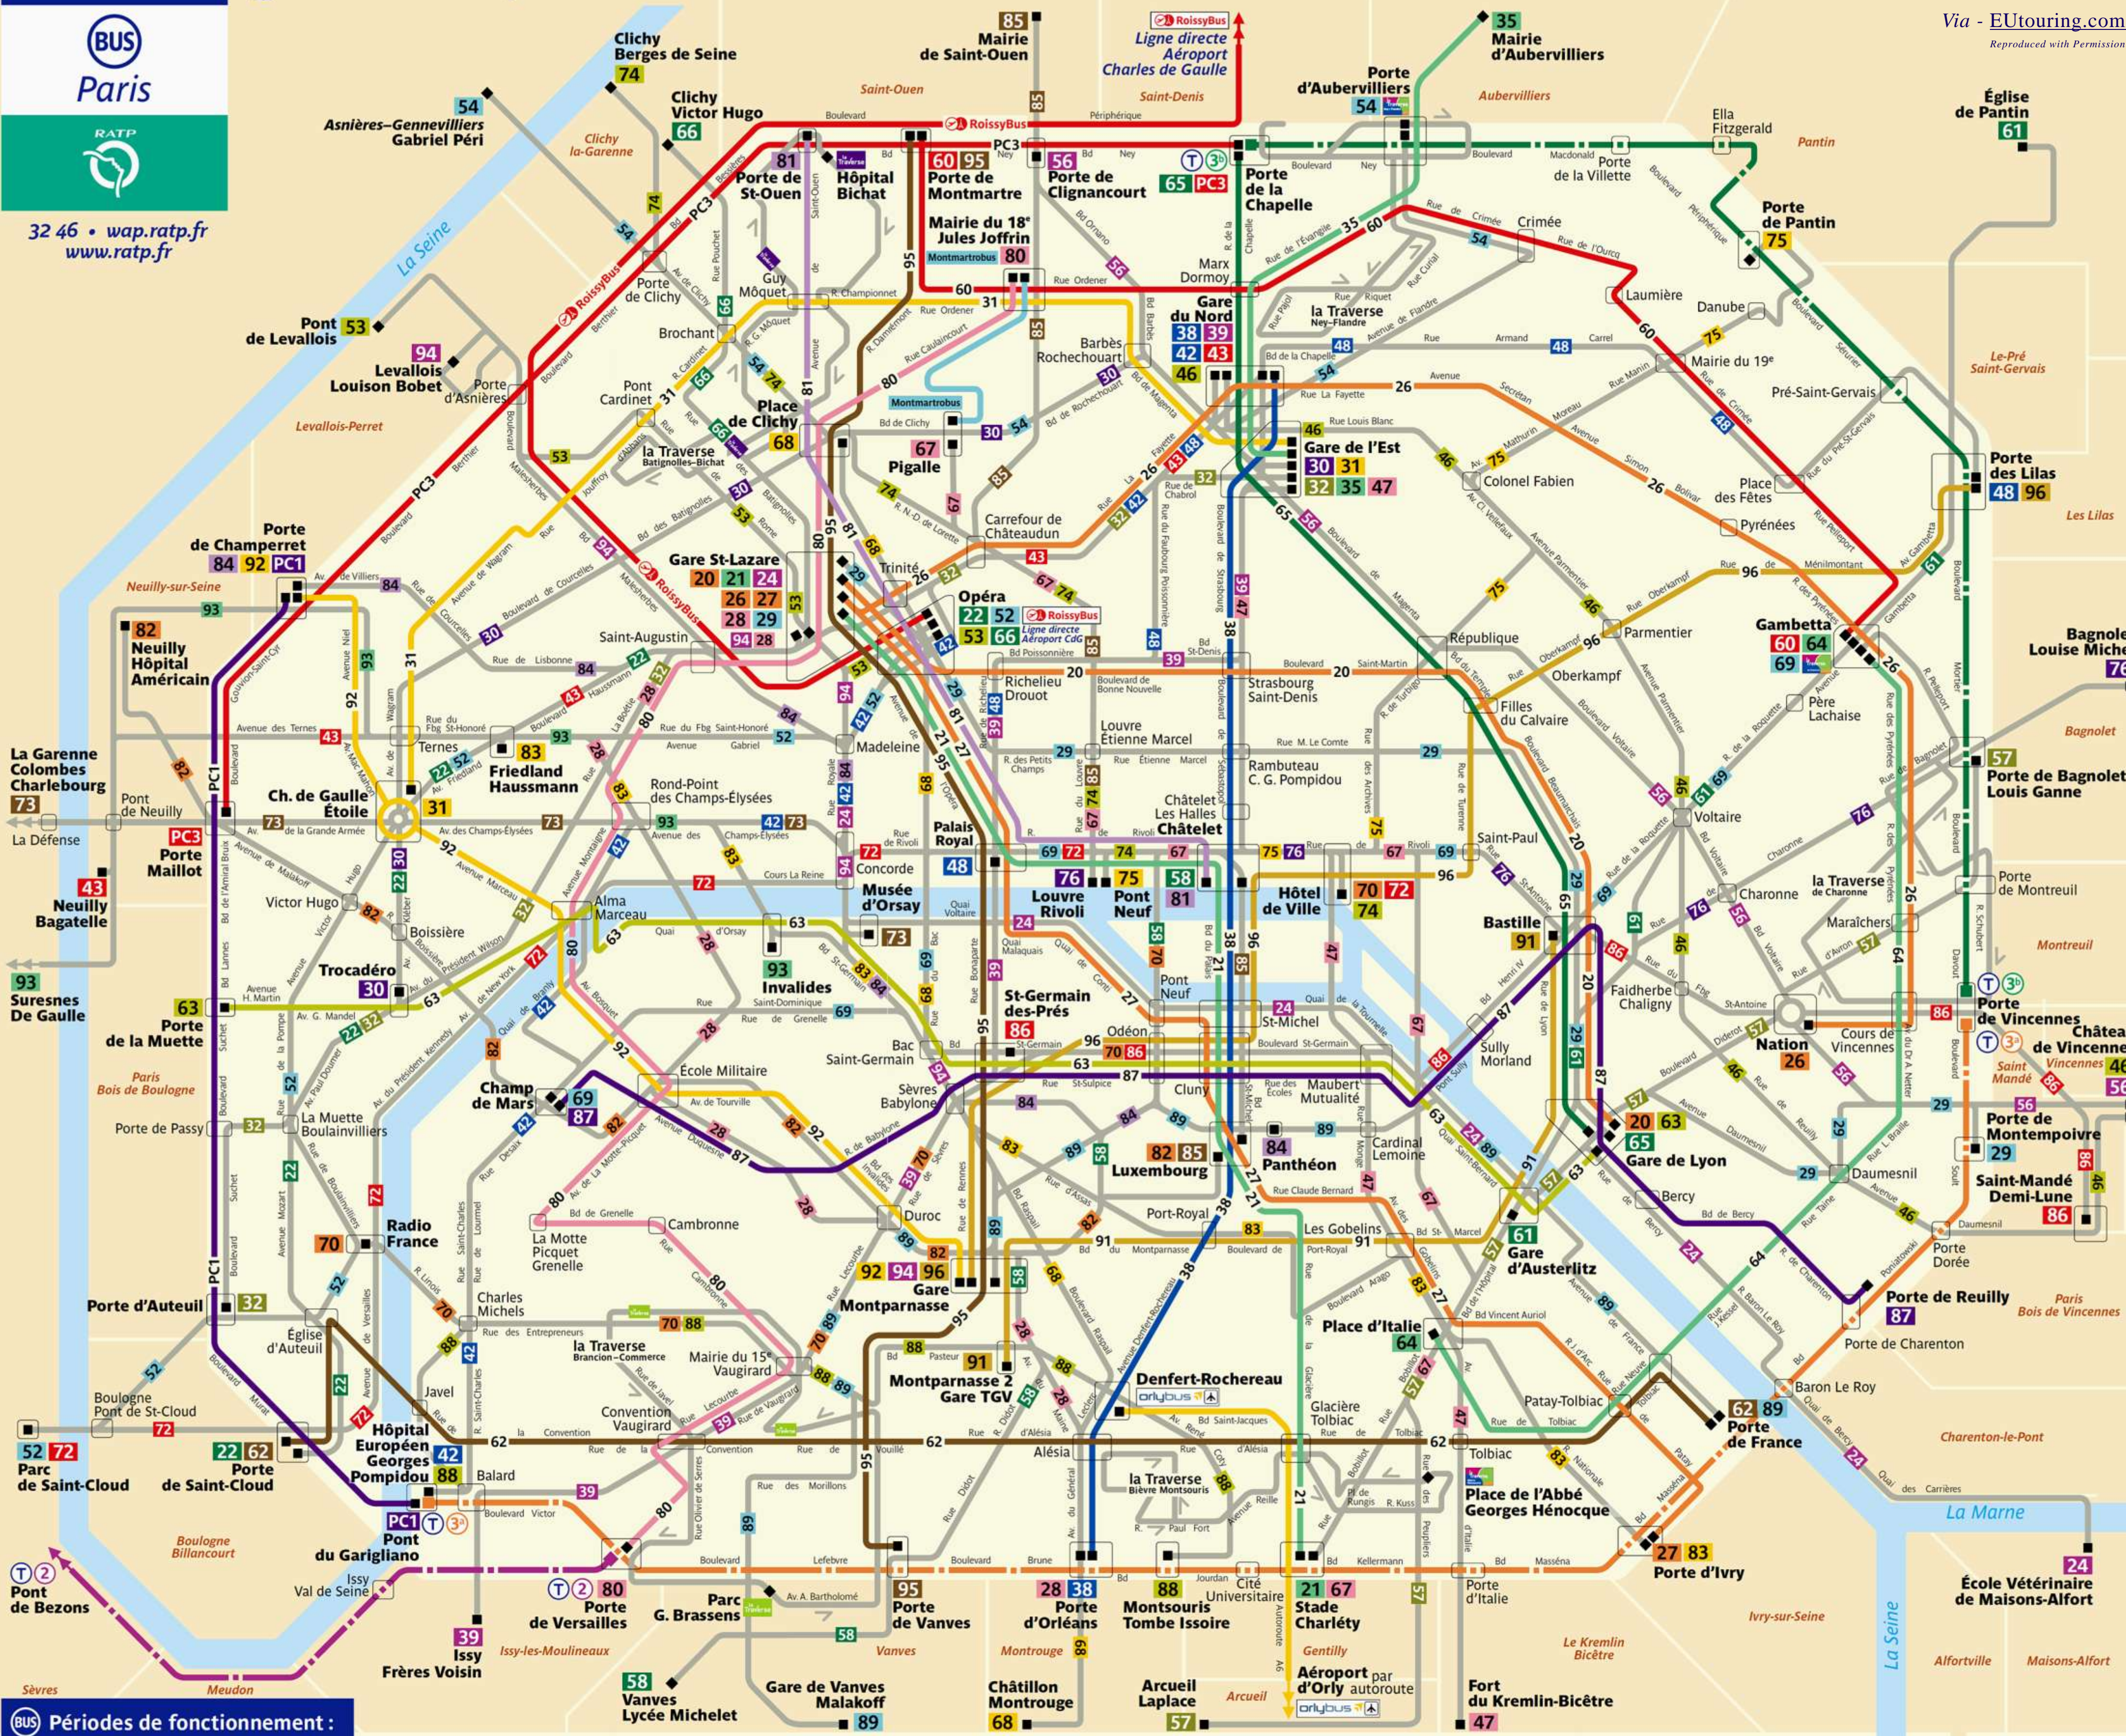

BUS Du lundi au samedi en journée

Via - EUtouring.com
Reproduced with Permission

BUS Périodes de fonctionnement :

	20	21	22	24	26	27	28	29	30	31	32	35	38	39	42	43	46	47	48	52	53	54	56	57	58	60	61	62	63	64	65	66	67	68	69	70		
Du lundi au samedi	●	●	●	●	●	●	●	●	●	●	●	●	●	●	●	●	●	●	●	●	●	●	●	●	●	●	●	●	●	●	●	●	●	●	●	●	●	●
Dimanche et fêtes	●	●	●	●	●	●	●	●	●	●	●	●	●	●	●	●	●	●	●	●	●	●	●	●	●	●	●	●	●	●	●	●	●	●	●	●	●	●
Après 22h00	●	●	●	●	●	●	●	●	●	●	●	●	●	●	●	●	●	●	●	●	●	●	●	●	●	●	●	●	●	●	●	●	●	●	●	●	●	●

● Toutes Lignes accessibles aux usagers en fauteuil roulant sauf Montmartrobus et RoissyBus

	72	73	74	75	76	80	81	82	83	84	85	86	87	88	89	91	92	93	94	95	96	PC1	PC3	La Traversée	Balabus	Montmartrobus	orlybus	RoissyBus										
Du lundi au samedi	●	●	●	●	●	●	●	●	●	●	●	●	●	●	●	●	●	●	●	●	●	●	●	●	●	●	●	●	●	●	●	●	●	●	●	●	●	●
Dimanche et fêtes	●	●	●	●	●	●	●	●	●	●	●	●	●	●	●	●	●	●	●	●	●	●	●	●	●	●	●	●	●	●	●	●	●	●	●	●	●	●
Après 22h00	●	●	●	●	●	●	●	●	●	●	●	●	●	●	●	●	●	●	●	●	●	●	●	●	●	●	●	●	●	●	●	●	●	●	●	●	●	●

Balabus
La Défense
Gare de Lyon
Les dimanches et fêtes de début avril à fin septembre, de 12h30 à 20h00

Légende

Lignes, pôles d'échanges, terminus bus

Terminus tramway

Service non assuré

Service assuré

Service prolongé d'1 heure les vendredis samedis et veilles de fêtes

Lignes fonctionnant en partie seulement