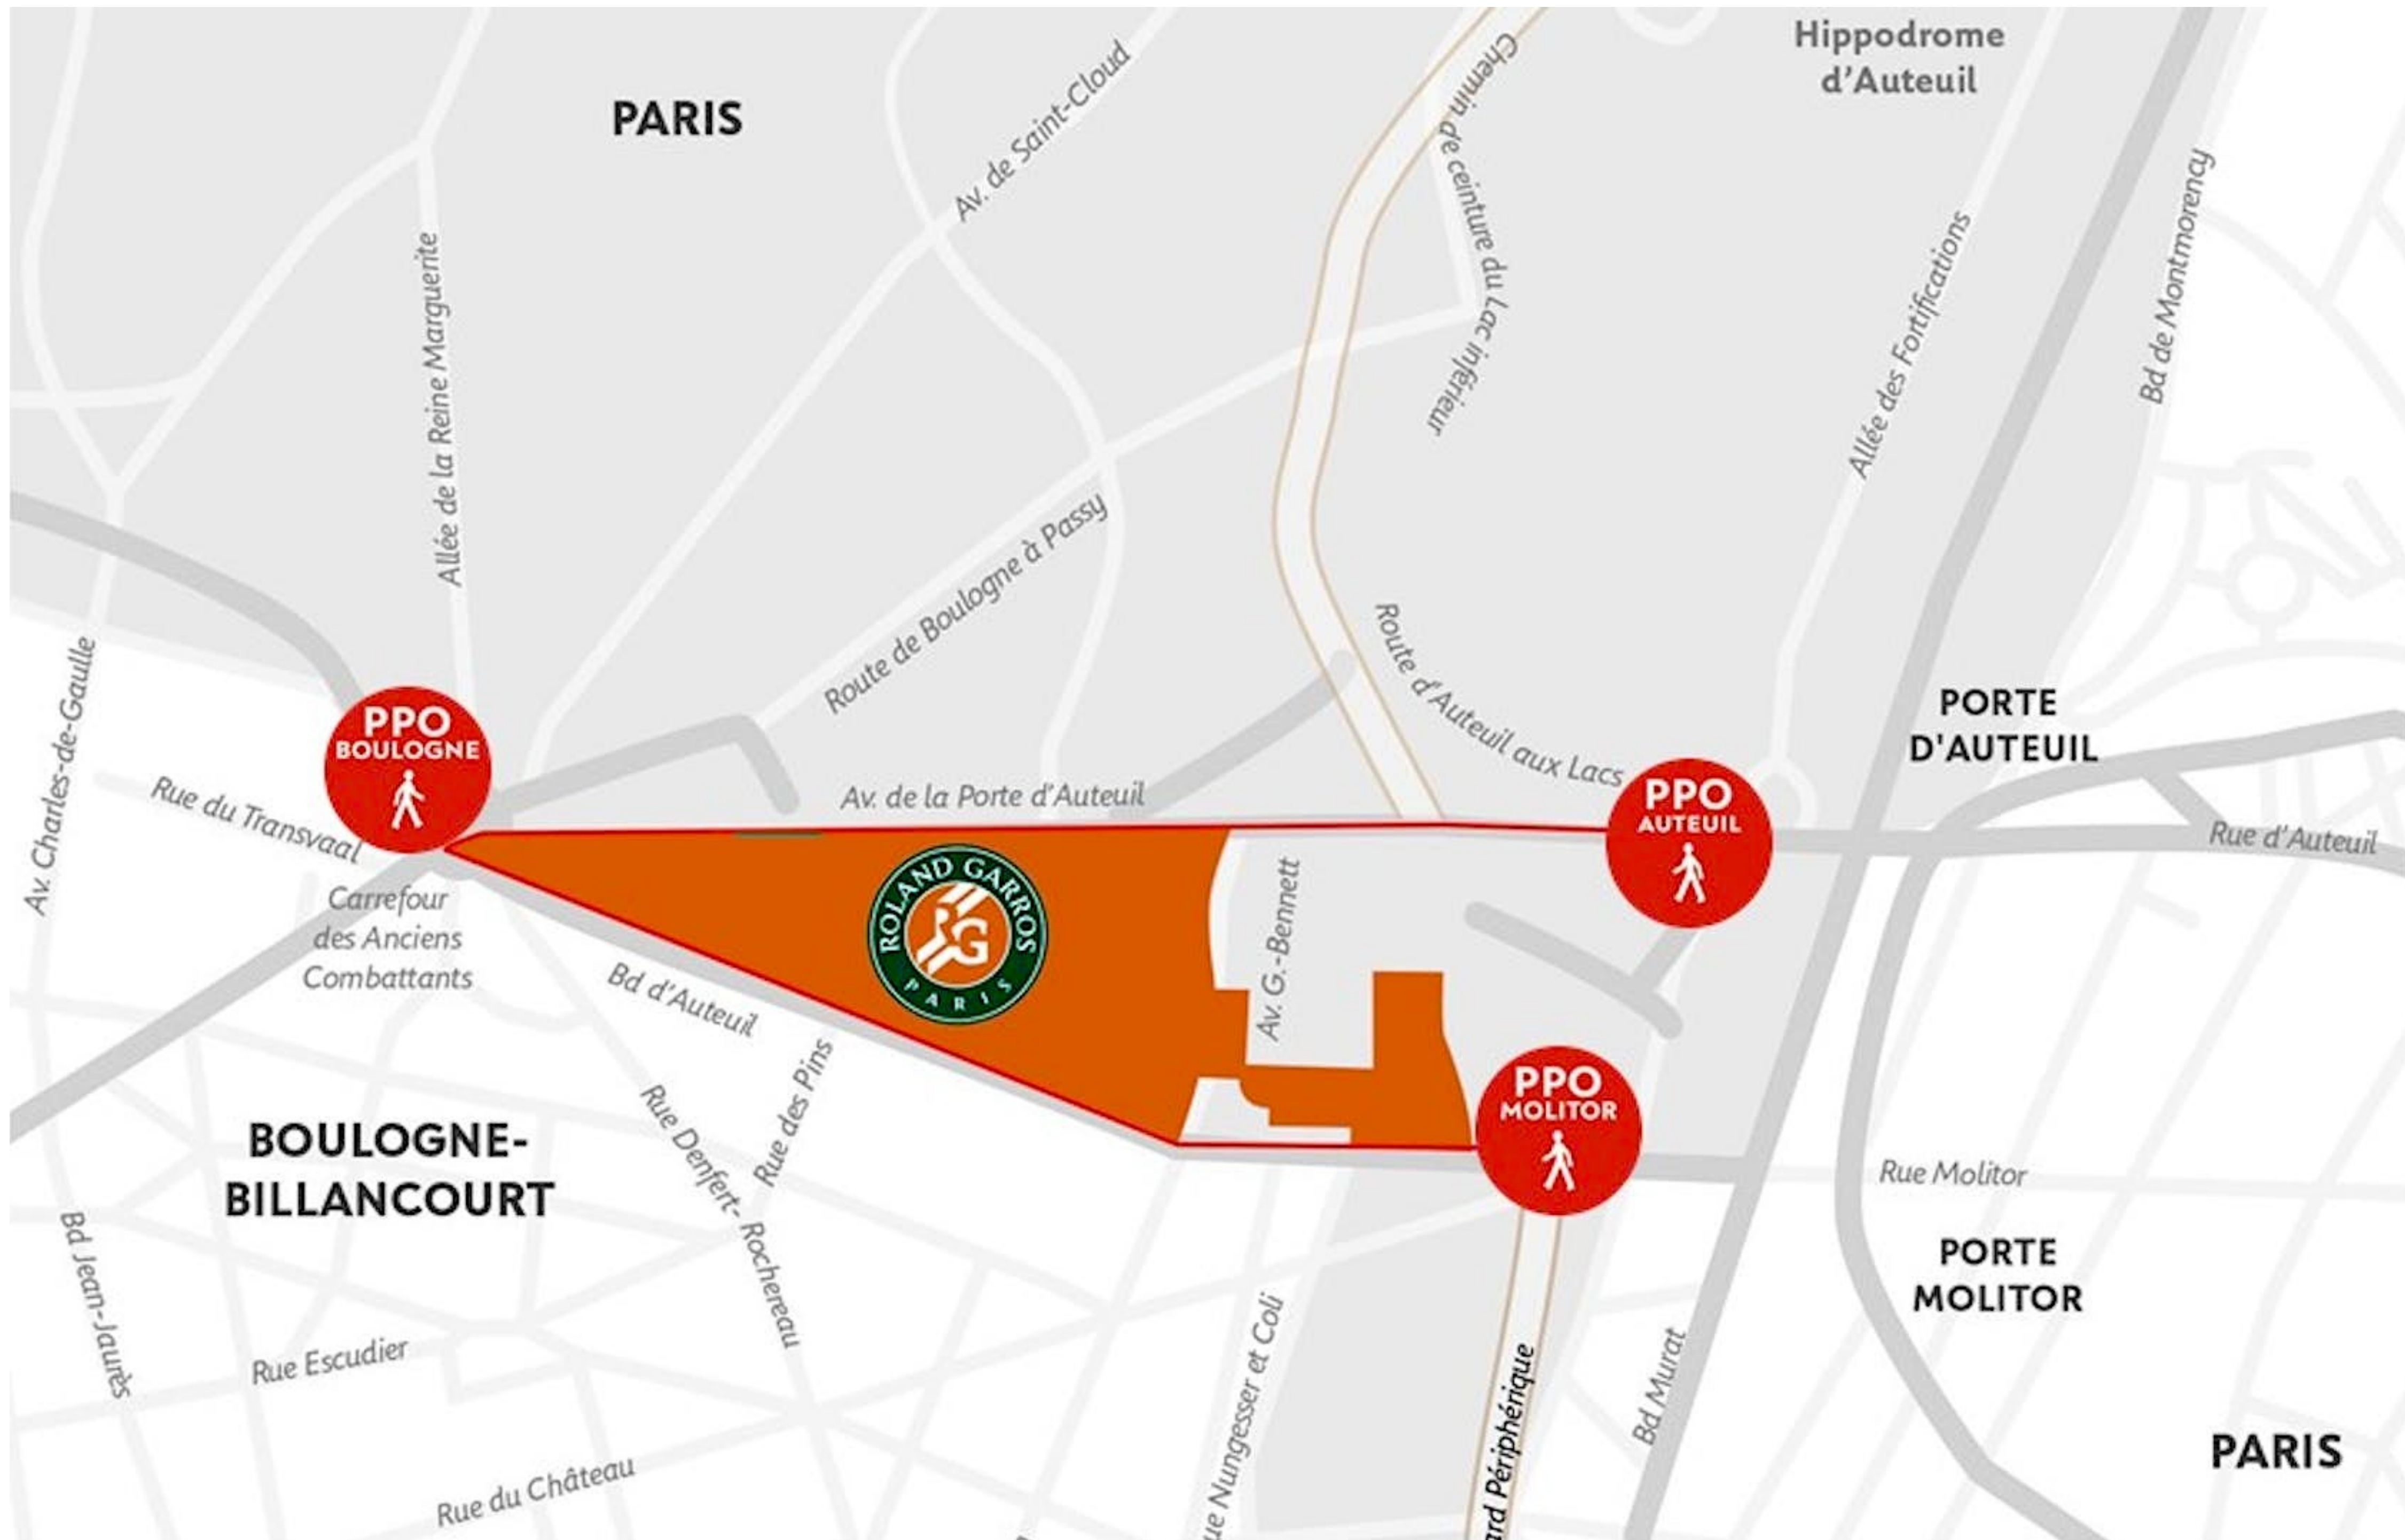

Roland Garros security checkpoints

Plan of security checkpoints called PPO for Roland Garros in Paris France

Via - EUtouring.com

[Roland Garros transport](#)
[Paris transport](#)

Paris tourist information
www.eutouring.com

© EUtouring.com

Related Paris transport maps

- [Paris Metro Maps](#)
- [Orly Airport shuttle services](#)
- [CDG Airport shuttle services](#)
- [RER train lines](#)
- [Paris tramway lines](#)
- [Paris buses](#)