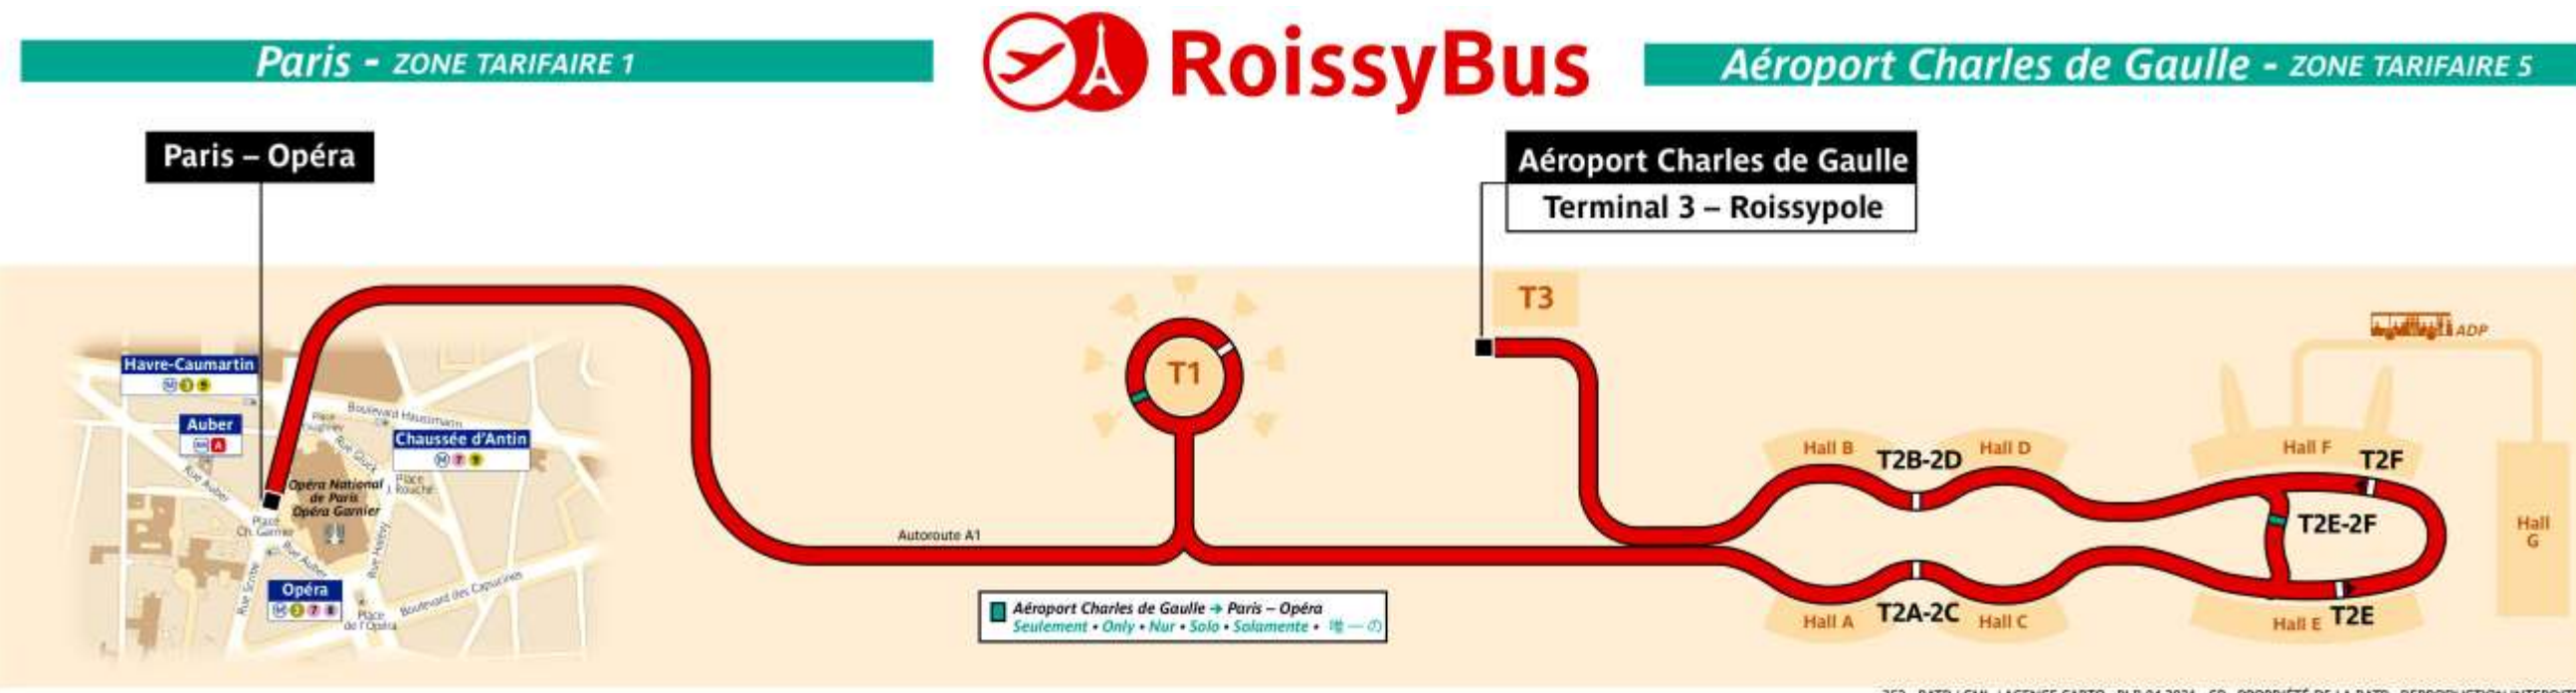

- Bus map with airport terminal stops
- Bus timetables
- Bus ticket costs

RoissyBus from Paris Opera Garnier to CDG airport

Direct shuttle bus service that runs between Charles de Gaulle Airport terminals 1, 2 and 3 and Opera Garnier on Rue Scribe

Opera Garnier (corner of rue Scribe and rue Auber) to CDG: T1 - T2A - T2F - T3 Terminals

5.15 hrs	7.30 hrs	9.48 hrs	12.11 hrs	14.17 hrs	16.23 hrs	18.53 hrs	21.33 hrs	00.10 hrs
5.30 hrs	7.45 hrs	10.04 hrs	12.25 hrs	14.31 hrs	16.37 hrs	19.11 hrs	21.50 hrs	00.30 hrs
5.45 hrs	8.00 hrs	10.20 hrs	12.39 hrs	14.45 hrs	16.51 hrs	19.29 hrs	22.07 hrs	
6.00 hrs	8.14 hrs	10.36 hrs	12.53 hrs	14.59 hrs	17.07 hrs	19.47 hrs	22.24 hrs	
6.15 hrs	8.28 hrs	10.52 hrs	13.07 hrs	15.13 hrs	17.23 hrs	20.05 hrs	22.41 hrs	
6.30 hrs	8.44 hrs	11.08 hrs	13.21 hrs	15.27 hrs	17.41 hrs	20.23 hrs	22.58 hrs	
6.45 hrs	9.00 hrs	11.24 hrs	13.35 hrs	15.41 hrs	17.59 hrs	20.41 hrs	23.15 hrs	
7.00 hrs	9.16 hrs	11.40 hrs	13.49 hrs	15.55 hrs	18.17 hrs	20.59 hrs	23.32 hrs	
7.15 hrs	9.32 hrs	11.56 hrs	14.03 hrs	16.09 hrs	18.35 hrs	21.16 hrs	23.50 hrs	