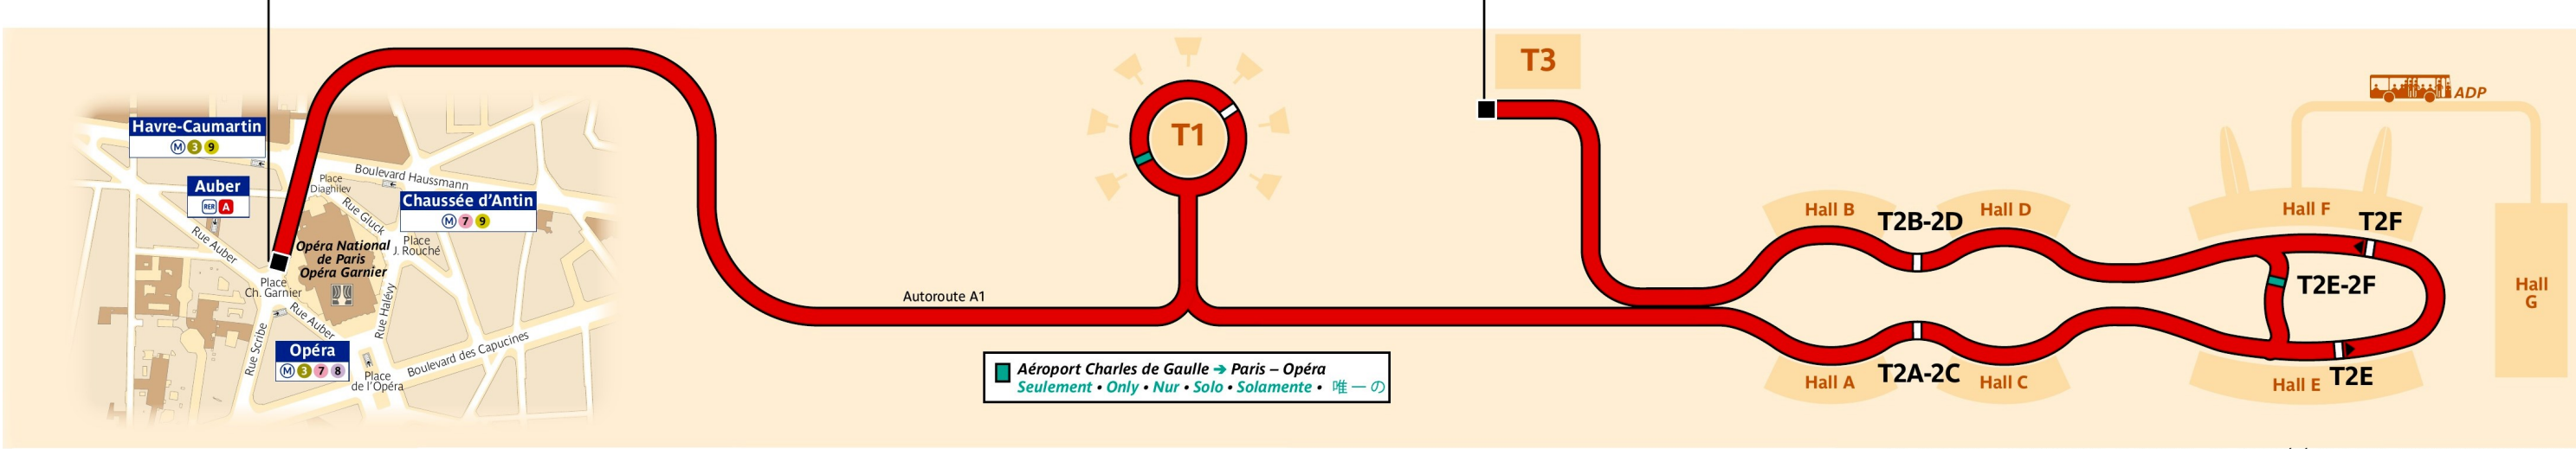

RATP RoissyBus Service

Paris Opera to Charles de Gaulle Airport

- Bus map with airport terminal stops
- Bus timetables
- Bus ticket costs

RoissyBus

Charles de Gaulle

Map Via EUtouring

March 2021 Via - EUtouring.com

RoissyBus from Paris Opera Garnier to CDG airport

Direct shuttle bus service that runs between Charles de Gaulle Airport terminals 1, 2 and 3 and Opera Garnier on Rue Scribe

Paris - ZONE TARIFAIRE 1

Aéroport Charles de Gaulle - ZONE TARIFAIRE 5

Paris - Opéra

Aéroport Charles de Gaulle
Terminal 3 - Roissypole

This bus shuttle service runs 7 days a week with a journey time of approximately 1 hr

Please remember this journey time and the timetables below are given for reference only and is subject to traffic conditions between CDG airport and Paris Opera

RoissyBus airport shuttle bus timetables

Direction CDG Airport to Opera Garnier

Bus service 7 days a week journey time approximately 1 hr

journey time is given for reference only and is subject to traffic conditions

RoissyBus - Bus departure times from Charles de Gaulle Airport

Charles de Gaulle Airport to Paris-Opéra, Pick-up points: Starting from T3 - T2B/D - T2F/E - T2A/C - T1 Terminals

6.00 hrs	8.16 hrs	10.24 hrs	12.19 hrs	14.27 hrs	16.27 hrs	18.26 hrs	20.23 hrs	22.21 hrs
6.25 hrs	8.32 hrs	10.39 hrs	12.35 hrs	14.43 hrs	16.42 hrs	18.42 hrs	20.37 hrs	22.37 hrs
6.43 hrs	8.48 hrs	10.53 hrs	12.51 hrs	14.59 hrs	16.55 hrs	18.58 hrs	20.51 hrs	22.53 hrs
7.00 hrs	9.04 hrs	11.07 hrs	13.07 hrs	15.15 hrs	17.09 hrs	19.13 hrs	21.05 hrs	23.10 hrs
7.16 hrs	9.20 hrs	11.21 hrs	13.23 hrs	15.31 hrs	17.23 hrs	19.27 hrs	21.20 hrs	23.30 hrs
7.30 hrs	9.36 hrs	11.35 hrs	13.39 hrs	15.45 hrs	17.38 hrs	19.41 hrs	21.35 hrs	23.50 hrs
7.44 hrs	9.52 hrs	11.49 hrs	13.55 hrs	15.59 hrs	17.54 hrs	19.55 hrs	21.50 hrs	00.10 hrs
8.00 hrs	10.08 hrs	12.03 hrs	14.11 hrs	16.13 hrs	18.10 hrs	20.09 hrs	22.05 hrs	00.30 hrs

Direction Opera Garnier to CDG Airport

Bus service 7 days a week journey time approximately 1 hr

journey time is given for reference only and is subject to traffic conditions

RoissyBus - Bus departure times from Paris Opera Garnier

Opera Garnier (corner of rue Scribe and rue Auber) to CDG: T1 - T2A/C - T2F/E - T2B/D - T3 Terminals

5.15 hrs	7.30 hrs	9.48 hrs	12.11 hrs	14.17 hrs	16.23 hrs	18.53 hrs	21.33 hrs	00.10 hrs
5.30 hrs	7.45 hrs	10.04 hrs	12.25 hrs	14.31 hrs	16.37 hrs	19.11 hrs	21.50 hrs	00.30 hrs
5.45 hrs	8.00 hrs	10.20 hrs	12.39 hrs	14.45 hrs	16.51 hrs	19.29 hrs	22.07 hrs	
6.00 hrs	8.14 hrs	10.36 hrs	12.53 hrs	14.59 hrs	17.07 hrs	19.47 hrs	22.24 hrs	
6.15 hrs	8.28 hrs	10.52 hrs	13.07 hrs	15.13 hrs	17.23 hrs	20.05 hrs	22.41 hrs	
6.30 hrs	8.44 hrs	11.08 hrs	13.21 hrs	15.27 hrs	17.41 hrs	20.23 hrs	22.58 hrs	
6.45 hrs	9.00 hrs	11.24 hrs	13.35 hrs	15.41 hrs	17.59 hrs	20.41 hrs	23.15 hrs	
7.00 hrs	9.16 hrs	11.40 hrs	13.49 hrs	15.55 hrs	18.17 hrs	20.59 hrs	23.32 hrs	
7.15 hrs	9.32 hrs	11.56 hrs	14.03 hrs	16.09 hrs	18.35 hrs	21.16 hrs	23.50 hrs	

RoissyBus airport shuttle bus ticket prices

Shuttle Bus Fares : Opera Garnier - CDG Airport

RoissyBus bus fares RATP shuttle bus service to CDG airport	ONE WAY Price per person	ROUND-TRIP Price per person
Adult and Children - Booking via RATP At automatic vending machines found within all stations	€12.00	€24.00
Adult and Children - Booking via Parisinfo https://en.parisinfo.com/transport/73373/RoissyBus	€15.00	€30.00

Airport bus ticket prices are correct at time of publication June 2020 but are subject to change without any prior notice

Buying your airport bus ticket