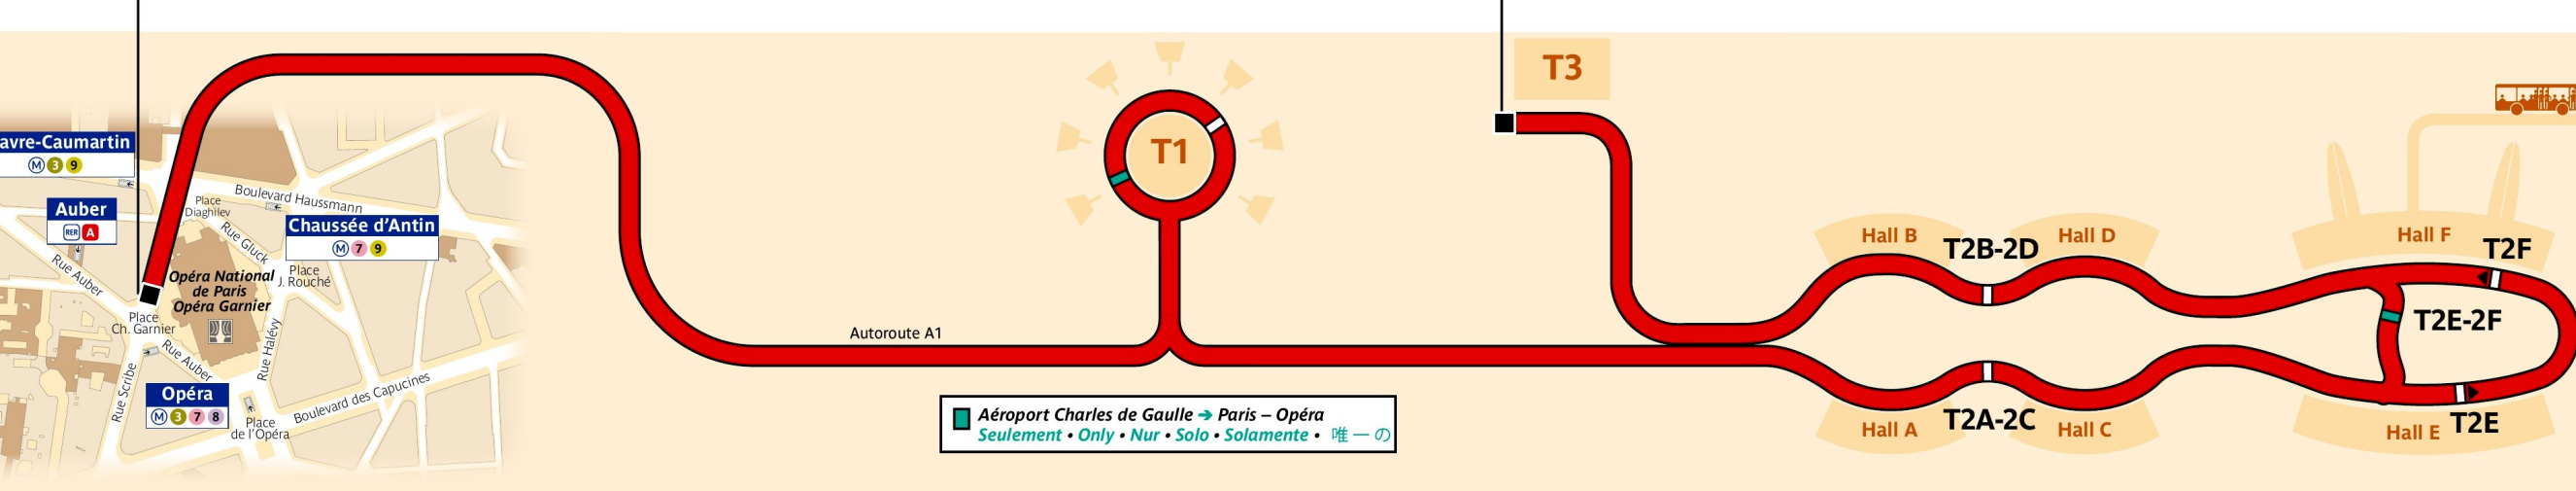

RATP RoissyBus Service

Paris Opera to Charles de Gaulle Airport

- Bus map with airport terminal stops
- Bus timetables
- Bus ticket costs

RoissyBus

Charles de Gaulle

Map Via EUtouring

March 2021 Via - EUtouring.com

RoissyBus from Paris Opera Garnier to CDG airport

Direct shuttle bus service that runs between Charles de Gaulle Airport terminals 1, 2 and 3 and Opera Garnier on Rue Scribe

Paris - ZONE TARIFAIRE 1

Aéroport Charles de Gaulle - ZONE TARIFAIRE 5

Paris - Opéra

Aéroport Charles de Gaulle
Terminal 3 - Roissypole

This bus shuttle service runs 7 days a week with a journey time of approximately 1 hr
Please remember this journey time and the timetables below are given for reference only and is subject to traffic conditions between CDG airport and Paris Opera

RoissyBus airport shuttle bus timetables

Direction CDG Airport to Opera Garnier

Bus service 7 days a week journey time approximately 1 hr
journey time is given for reference only and is subject to traffic conditions

RoissyBus - Bus departure times from Charles de Gaulle Airport

Charles de Gaulle Airport to Paris-Opéra, Pick-up points: Starting from T3 - T2B/D - T2F/E - T2A/C - T1 Terminals

6.00 hrs	8.16 hrs	10.24 hrs	12.19 hrs	14.27 hrs	16.27 hrs	18.26 hrs	20.23 hrs	22.21 hrs
6.25 hrs	8.32 hrs	10.39 hrs	12.35 hrs	14.43 hrs	16.42 hrs	18.42 hrs	20.37 hrs	22.37 hrs
6.43 hrs	8.48 hrs	10.53 hrs	12.51 hrs	14.59 hrs	16.55 hrs	18.58 hrs	20.51 hrs	22.53 hrs
7.00 hrs	9.04 hrs	11.07 hrs	13.07 hrs	15.15 hrs	17.09 hrs	19.13 hrs	21.05 hrs	23.10 hrs
7.16 hrs	9.20 hrs	11.21 hrs	13.23 hrs	15.31 hrs	17.23 hrs	19.27 hrs	21.20 hrs	23.30 hrs
7.30 hrs	9.36 hrs	11.35 hrs	13.39 hrs	15.45 hrs	17.38 hrs	19.41 hrs	21.35 hrs	23.50 hrs
7.44 hrs	9.52 hrs	11.49 hrs	13.55 hrs	15.59 hrs	17.54 hrs	19.55 hrs	21.50 hrs	00.10 hrs
8.00 hrs	10.08 hrs	12.03 hrs	14.11 hrs	16.13 hrs	18.10 hrs	20.09 hrs	22.05 hrs	00.30 hrs

Direction Opera Garnier to CDG Airport

Bus service 7 days a week journey time approximately 1 hr
journey time is given for reference only and is subject to traffic conditions

RoissyBus - Bus departure times from Paris Opera Garnier

Opera Garnier (corner of rue Scribe and rue Auber) to CDG: T1 - T2A/C - T2F/E - T2B/D - T3 Terminals

5.15 hrs	7.30 hrs	9.48 hrs	12.11 hrs	14.17 hrs	16.23 hrs	18.53 hrs	21.33 hrs	00.10 hrs
5.30 hrs	7.45 hrs	10.04 hrs	12.25 hrs	14.31 hrs	16.37 hrs	19.11 hrs	21.50 hrs	00.30 hrs
5.45 hrs	8.00 hrs	10.20 hrs	12.39 hrs	14.45 hrs	16.51 hrs	19.29 hrs	22.07 hrs	
6.00 hrs	8.14 hrs	10.36 hrs	12.53 hrs	14.59 hrs	17.07 hrs	19.47 hrs	22.24 hrs	
6.15 hrs	8.28 hrs	10.52 hrs	13.07 hrs	15.13 hrs	17.23 hrs	20.05 hrs	22.41 hrs	
6.30 hrs	8.44 hrs	11.08 hrs	13.21 hrs	15.27 hrs	17.41 hrs	20.23 hrs	22.58 hrs	
6.45 hrs	9.00 hrs	11.24 hrs	13.35 hrs	15.41 hrs	17.59 hrs	20.41 hrs	23.15 hrs	
7.00 hrs	9.16 hrs	11.40 hrs	13.49 hrs	15.55 hrs	18.17 hrs	20.59 hrs	23.32 hrs	
7.15 hrs	9.32 hrs	11.56 hrs	14.03 hrs	16.09 hrs	18.35 hrs	21.16 hrs	23.50 hrs	

RoissyBus airport shuttle bus ticket prices

Shuttle Bus Fares : Opera Garnier - CDG Airport

RoissyBus bus fares RATP shuttle bus service to CDG airport	ONE WAY Price per person	ROUND-TRIP Price per person
Adult and Children - Booking via RATP At automatic vending machines found within all stations	€12.00	€24.00
Adult and Children - Booking via Parisinfo https://en.parisinfo.com/transport/73373/RoissyBus	€15.00	€30.00

Airport bus ticket prices are correct at time of publication June 2020 but are subject to change without any prior notice

Buying your airport bus ticket