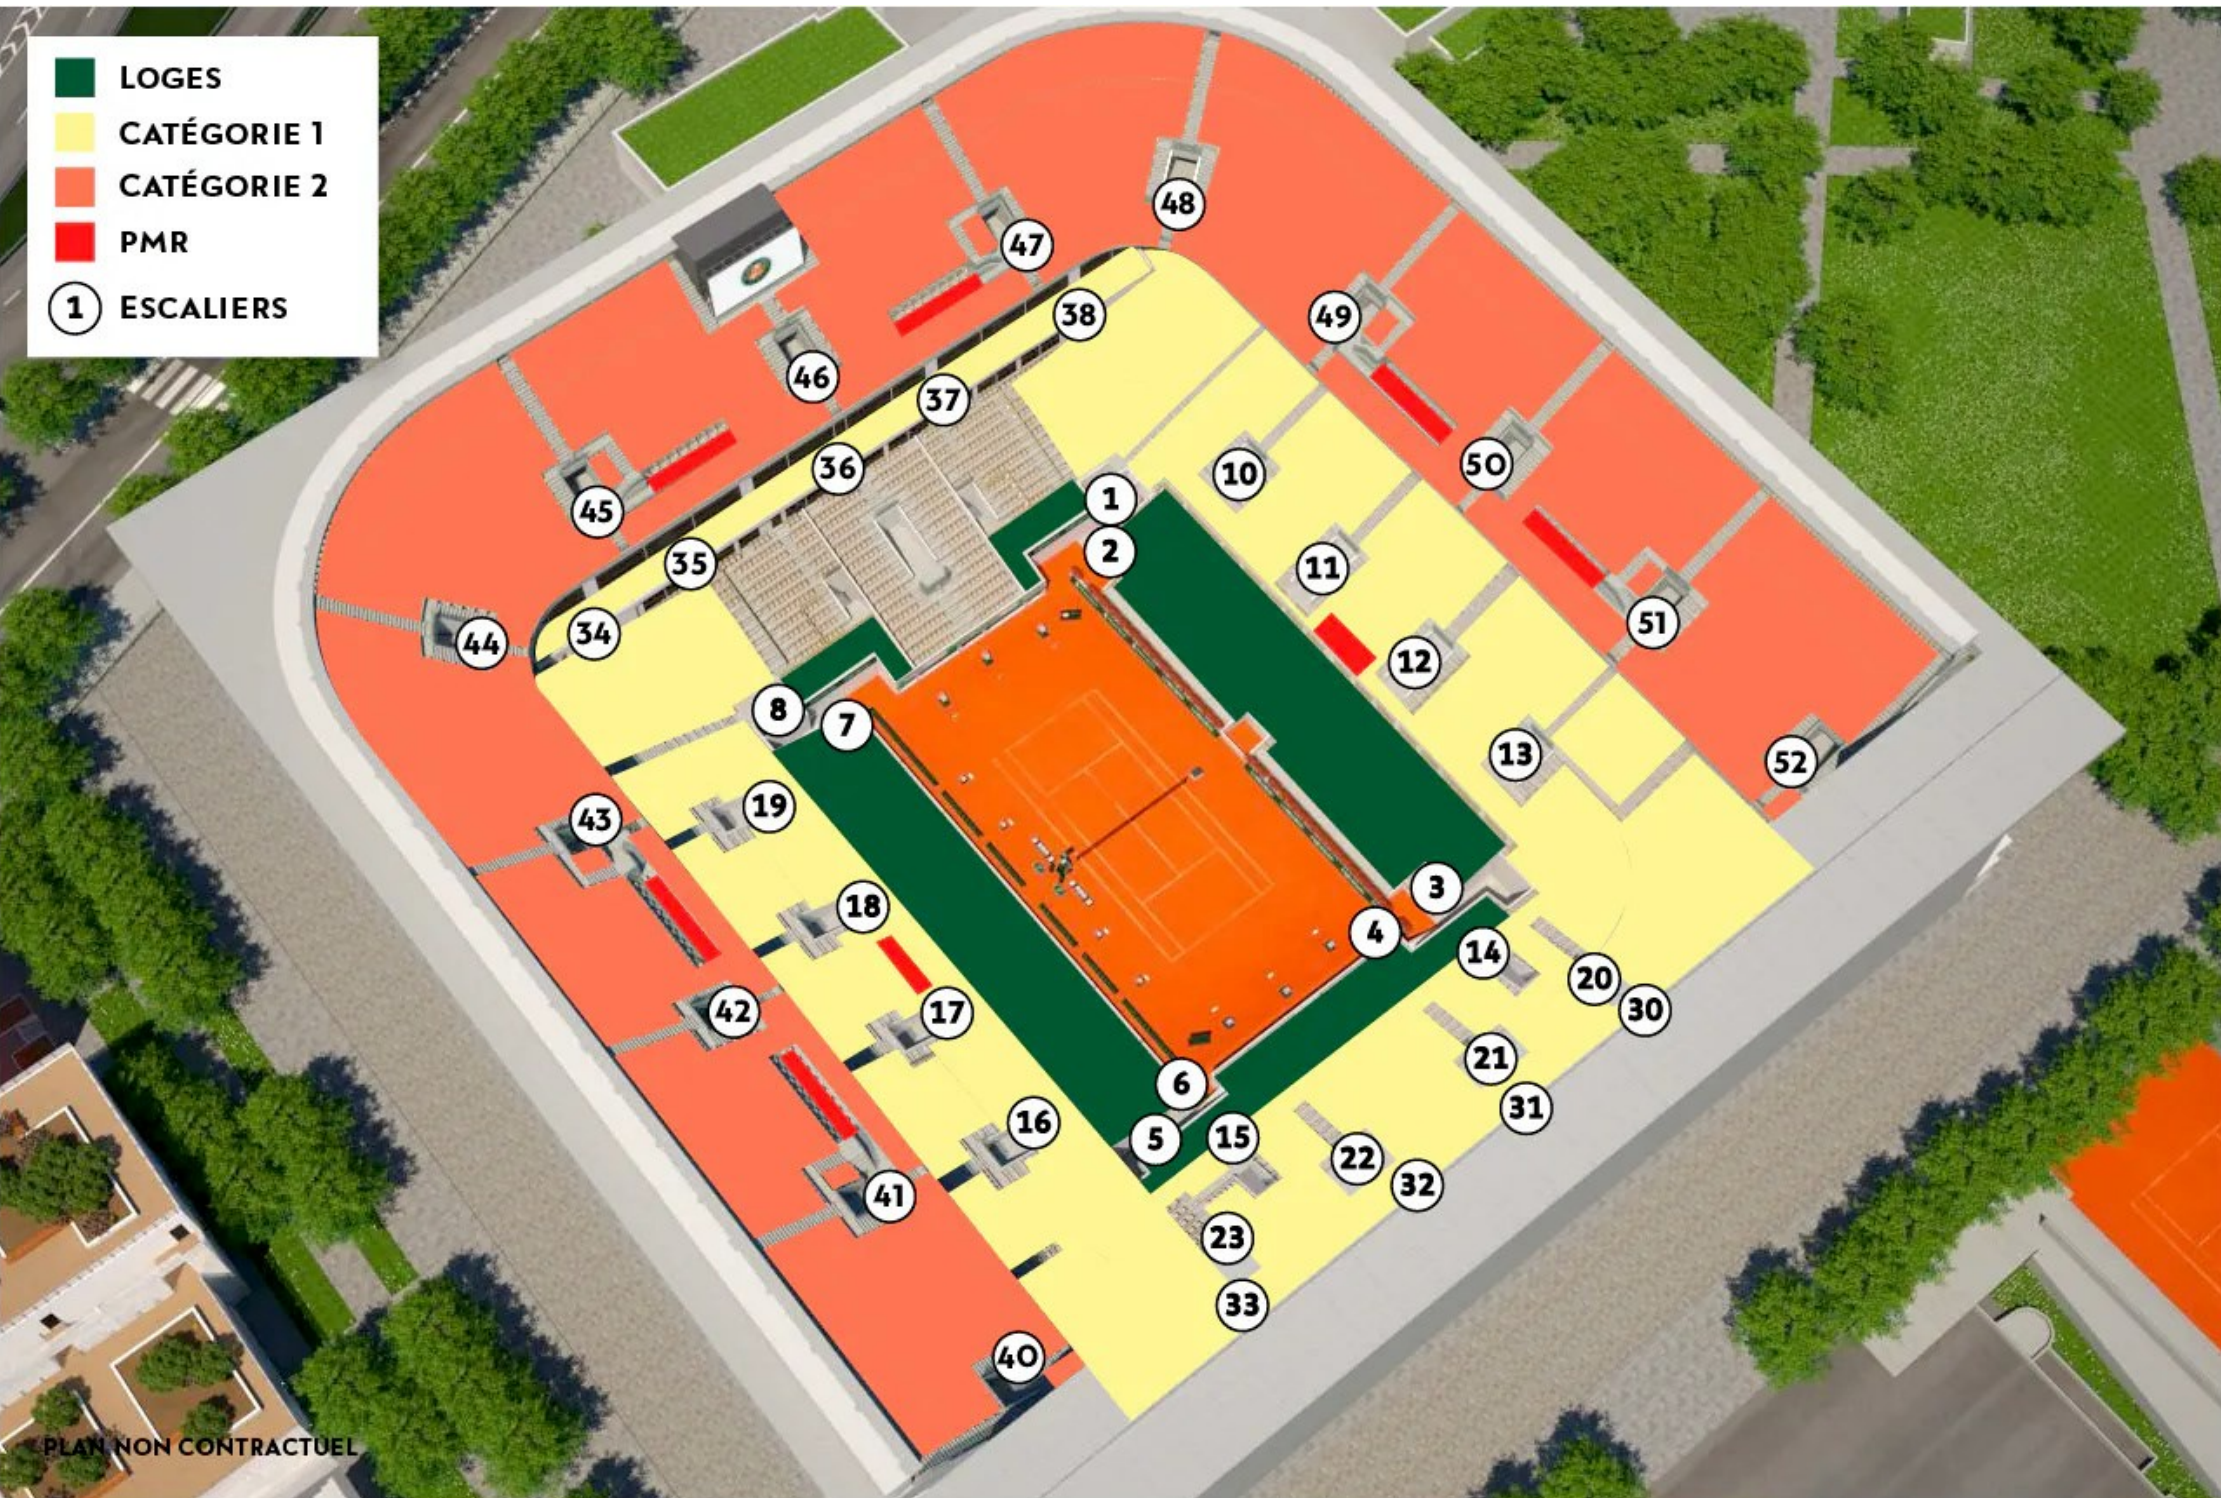

Roland Garros Philippe Chatrier Court

Via - EUtouring.com

Seating plan for Philippe-Chatrier court with disabled access points and ticket categories at Stade Roland Garros in Paris

[Roland Garros transport](#)

[Paris transport systems](#)

Roland Garros related information

[Stade Roland Garros Tennis Stadium](#)

[Stade Roland Garros history](#)

[Roland Garros Restaurants](#)

[Roland Garros museum](#)

[How to get to Roland Garros](#)

Official Ticketing

Stade Roland Garros Tennis Stadium

[Online ticket booking](#)

Paris tourist information

www.eutouring.com

© EUtouring.com

Related Paris transport maps

- [Paris Metro Maps](#)
- [Orly Airport shuttle services](#)
- [CDG Airport shuttle services](#)
- [RER train lines](#)
- [Paris tramway lines](#)
- [Paris buses](#)