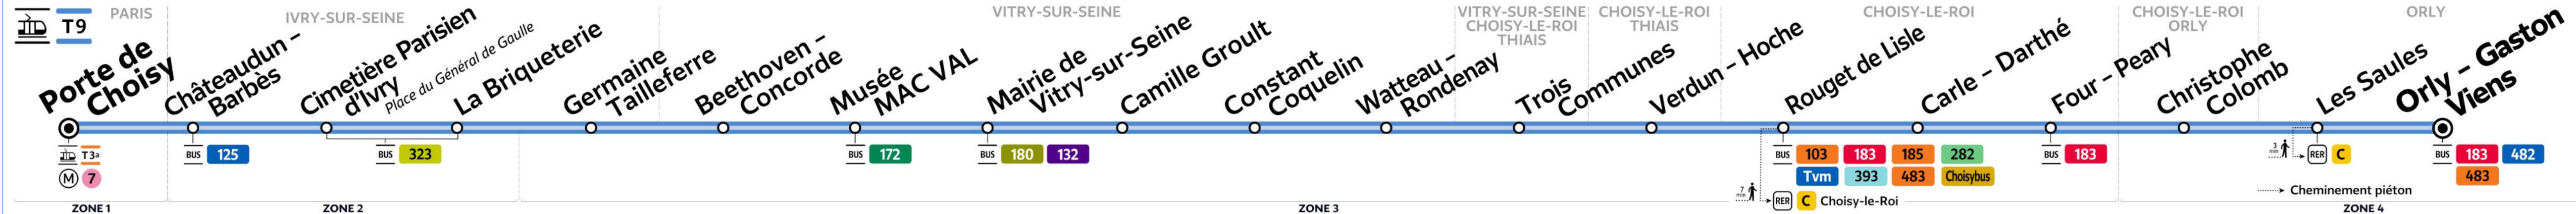

T9

Paris tram line T9

Paris Porte de Choisy to Orly Gaston Viens tramway route map with stops and main transport connections

Via - EUtouring.com
Reproduced with Permission

helping you discover more of Paris

Paris Public Transport

Related transport maps

- [Paris Metro Maps](#)
- [RER train lines](#)
- [Paris buses](#)
- [Tramway lines](#)
- [CDG Airport shuttle services](#)
- [Orly Airport shuttle services](#)

Paris Transport Systems

ZONE TARIFAIRE 1, 2, 3 and 4