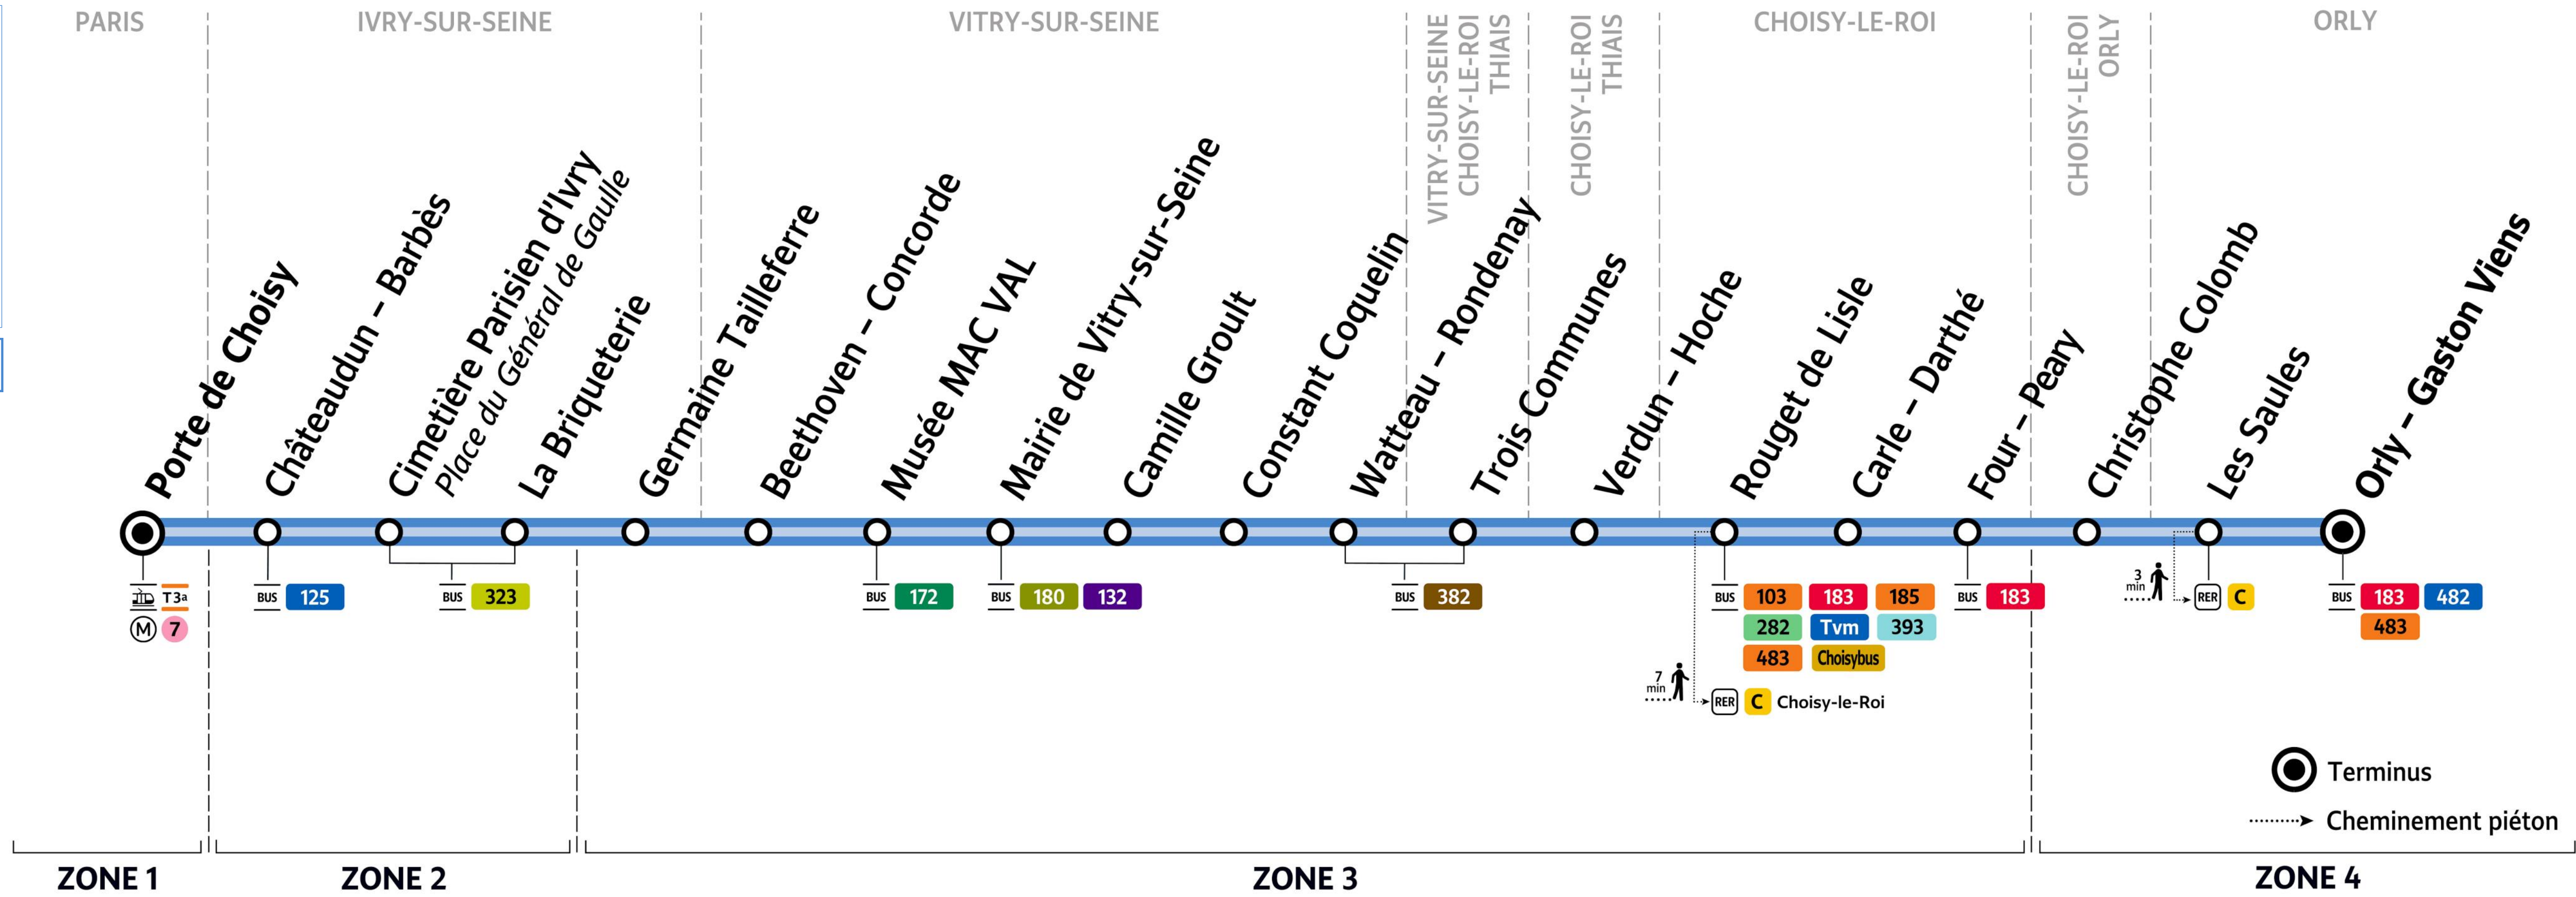

# Paris tram line T9

Paris Porte de Choisy to Orly Gaston Viens tramway route map with stops and main transport connections

- Related transport maps
- Paris Metro Maps
  - RER train lines
  - Paris buses
  - Tramway lines
  - CDG Airport shuttle services
  - Orly Airport shuttle services

Paris Transport Systems

**T9**

ZONE TARIFAIRE 1, 2, 3 and 4

Terminus  
 Cheminement piéton