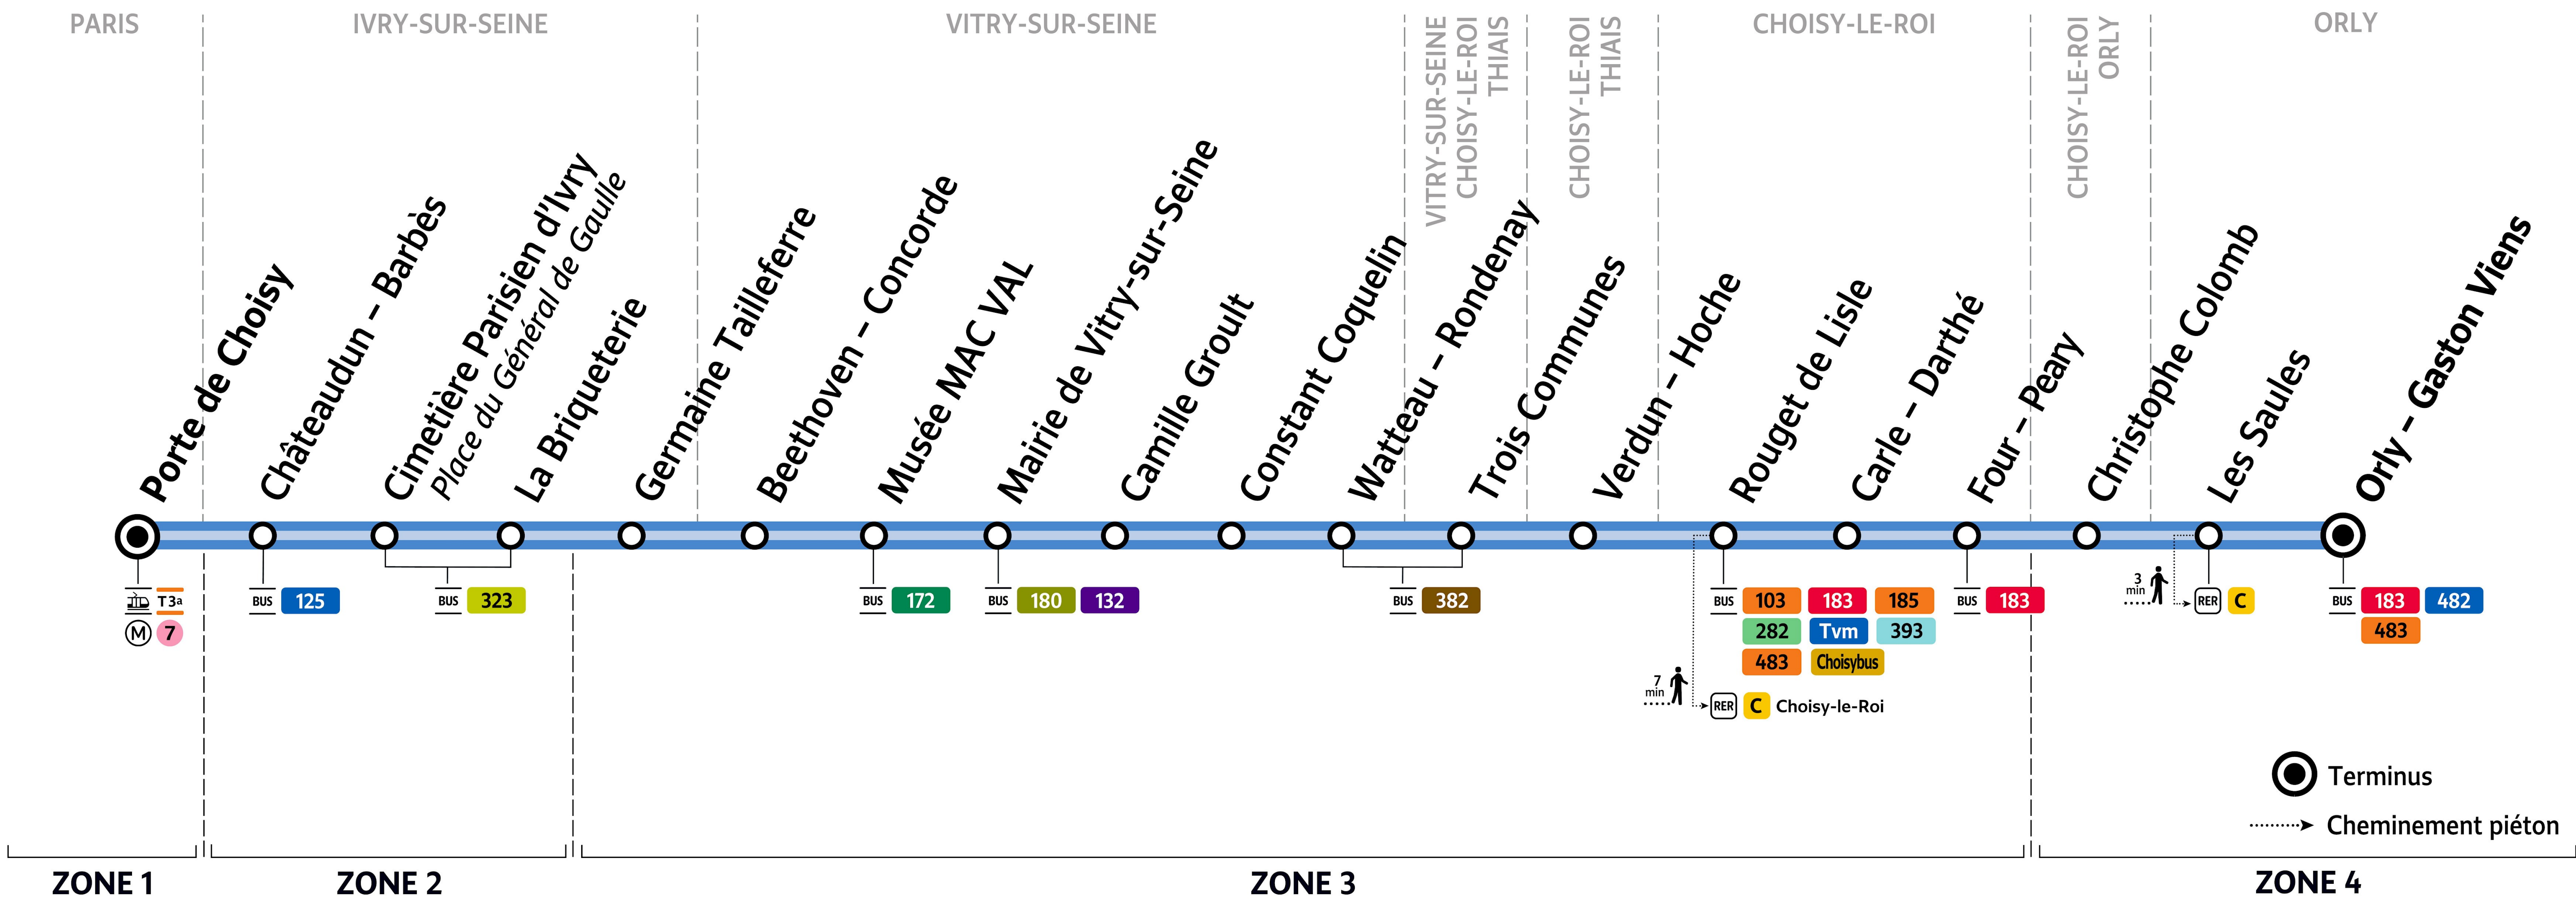

Paris tram line T9

From Paris Porte de Choisy to Orly Gaston Viens tramway route map with stops and main transport connections

Related transport maps

- [Paris Metro Maps](#)
- [RER train lines](#)
- [Paris buses](#)
- [Tramway lines](#)
- [CDG Airport shuttle services](#)
- [Orly Airport shuttle services](#)

Paris Transport Systems

ZONE TARIFAIRE 1, 2, 3 and 4

Terminus
 Cheminement piéton