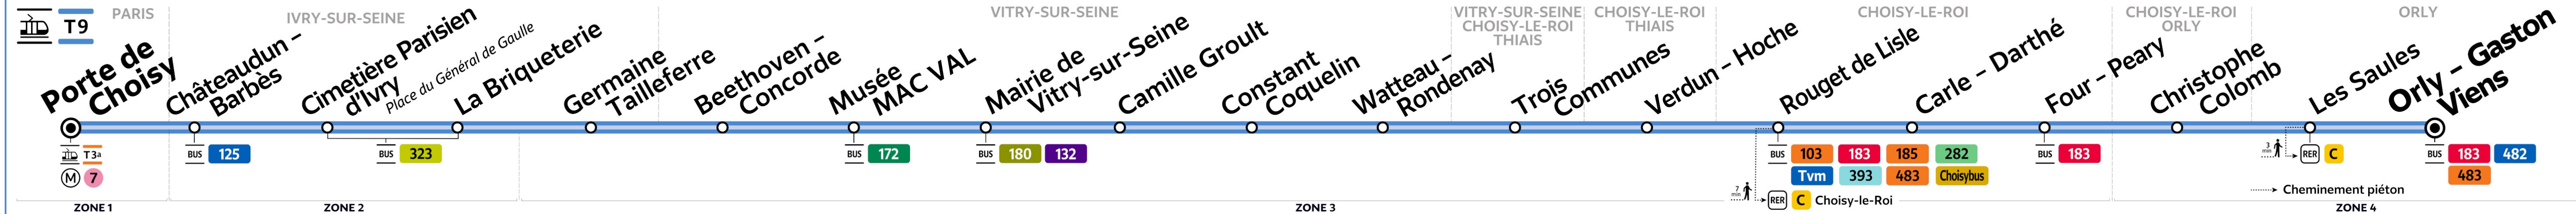

T9

Paris tram line T9

From Paris Porte de Choisy to Orly Gaston Viens tramway route map with stops and main transport connections

Via - EUtouring.com
Reproduced with Permission

helping you discover more of Paris

Paris Public Transport

Related transport maps

- [Paris Metro Maps](#)
- [RER train lines](#)
- [Paris buses](#)
- [Tramway lines](#)
- [CDG Airport shuttle services](#)
- [Orly Airport shuttle services](#)

[Paris Transport Systems](#)

ZONE TARIFAIRE 1, 2, 3 and 4