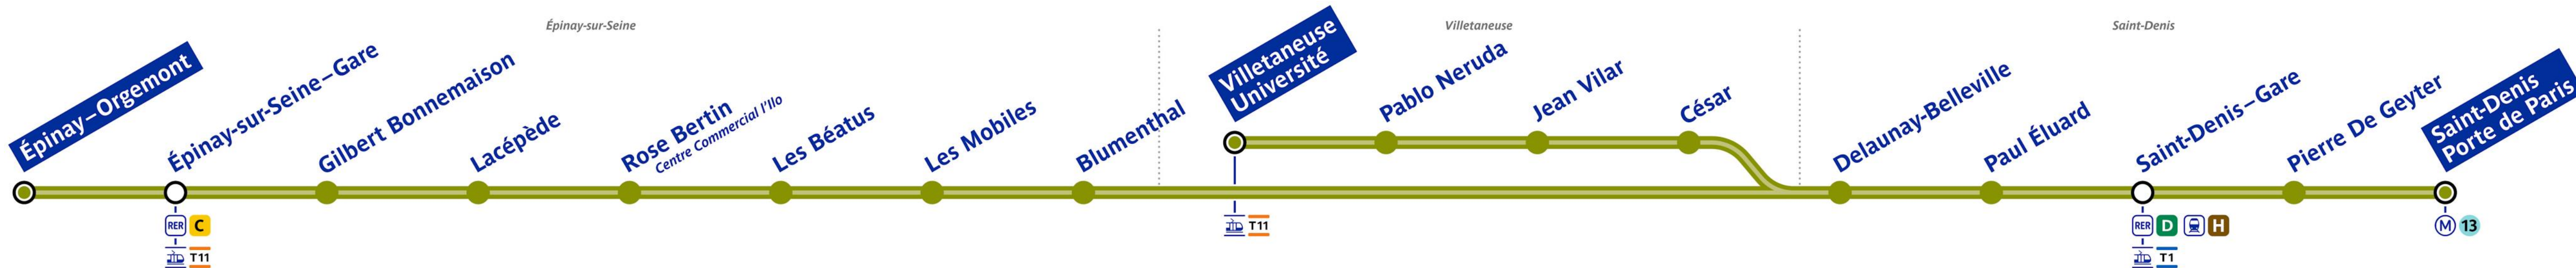

T8

Paris tram line T8

Épinay Orgemont to Saint-Denis Porte de Paris tramway route map with stops and main transport connections

Via - EUtouring.com
Reproduced with Permission

helping you discover more of Paris

Paris Public Transport

Related transport maps

- [Paris Metro Maps](#)
- [RER train lines](#)
- [Paris buses](#)
- [Tramway lines](#)
- [CDG Airport shuttle services](#)
- [Orly Airport shuttle services](#)

Paris Transport Systems

ZONE TARIFAIRE 3