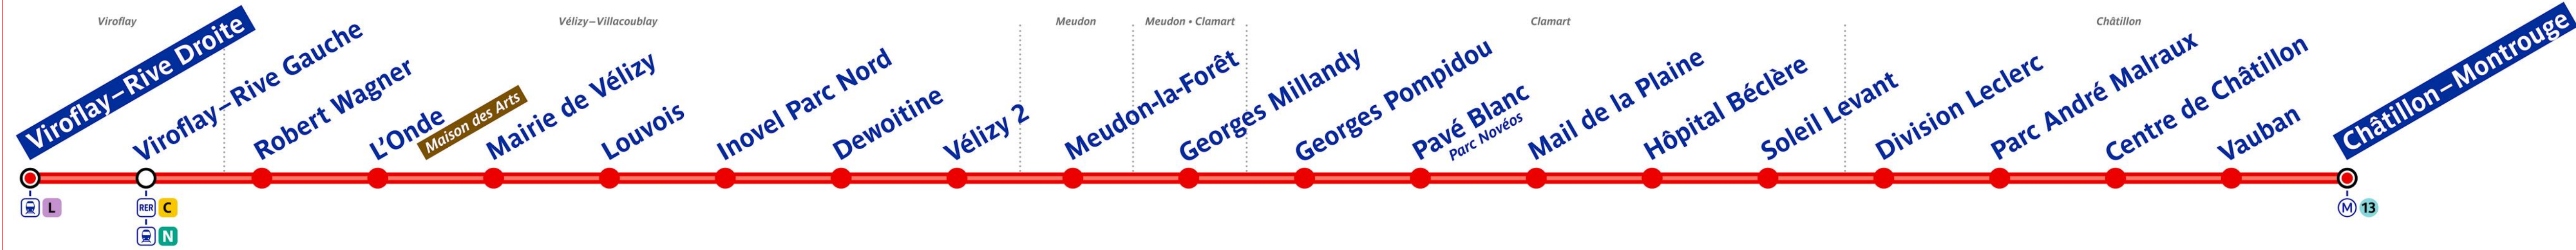

T6

Paris tram line T6

Viroflay Rive Droite to Chatillon Montrouge tramway route map with stops and main transport connections

Via - EUtouring.com
Reproduced with Permission
helping you discover more of Paris

Paris Public Transport

Related transport maps

- [Paris Metro Maps](#)
- [RER train lines](#)
- [Paris buses](#)
- [Tramway lines](#)
- [CDG Airport shuttle services](#)
- [Orly Airport shuttle services](#)

T6 **ZONE TARIFAIRE 3**

[Paris Transport Systems](#)