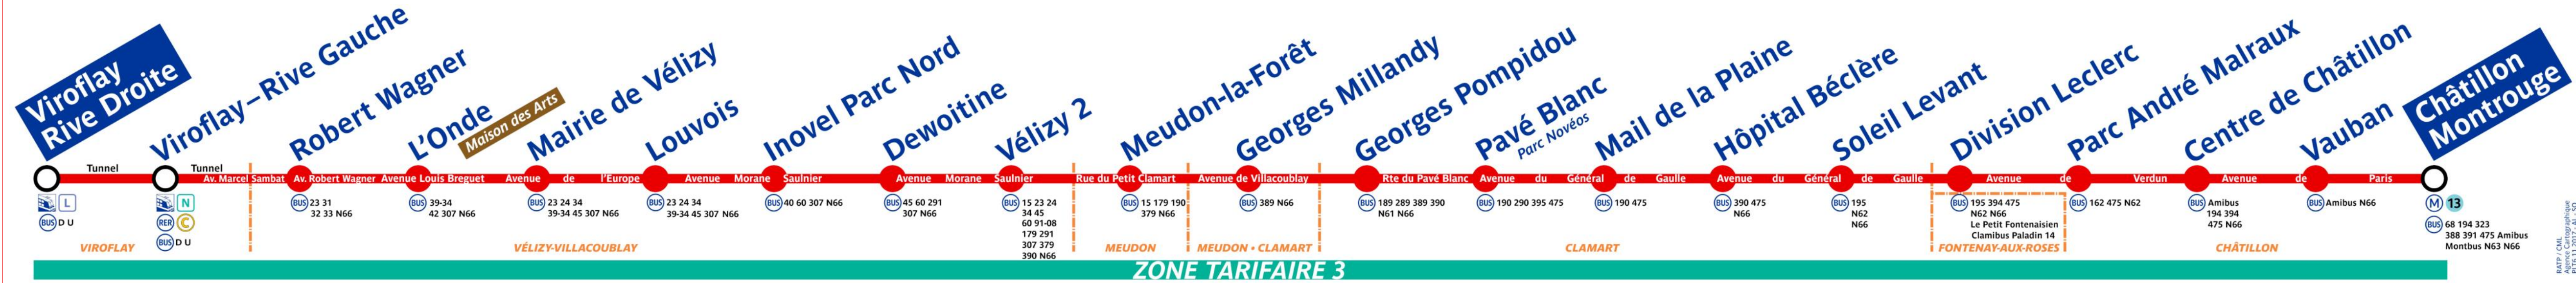

T6

Paris tram line T6

Viroflay Rive Droite to Chatillon Montrouge tramway route map with stops and main transport connections

Via - EUtouring.com
Reproduced with Permission
helping you discover more of Paris

Paris Public Transport

Related transport maps

- [Paris Metro Maps](#)
- [RER train lines](#)
- [Paris buses](#)
- [Tramway lines](#)
- [CDG Airport shuttle services](#)
- [Orly Airport shuttle services](#)

Paris Transport Systems

RATP / CML
Agence Cartographique
PL16 11.2017 - AL - SQ