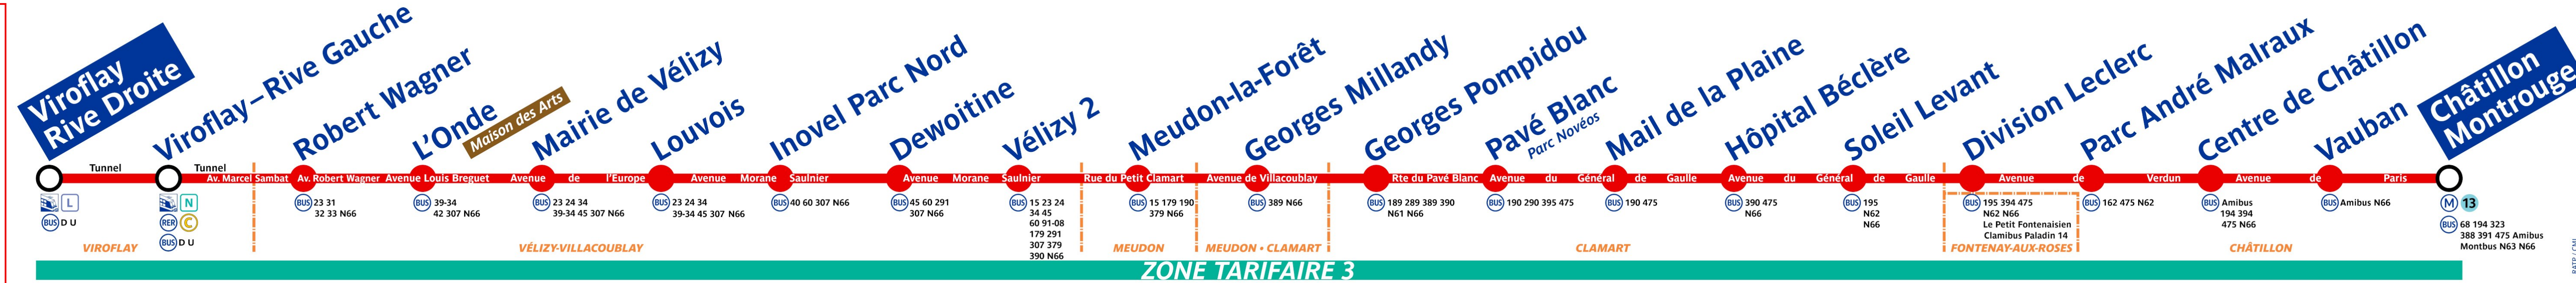

T6

Paris tram line T6

Viroflay Rive Droite to Chatillon Montrouge tramway route map with stops and main transport connections

Via - EUtouring.com
Reproduced with Permission
helping you discover more of Paris

Paris Public Transport

Related transport maps

- [Paris Metro Maps](#)
- [RER train lines](#)
- [Paris buses](#)
- [Tramway lines](#)
- [CDG Airport shuttle services](#)
- [Orly Airport shuttle services](#)

Paris Transport Systems

RATP / CML
Agence Cartographique
PL06 11.2017 - AL - SQ