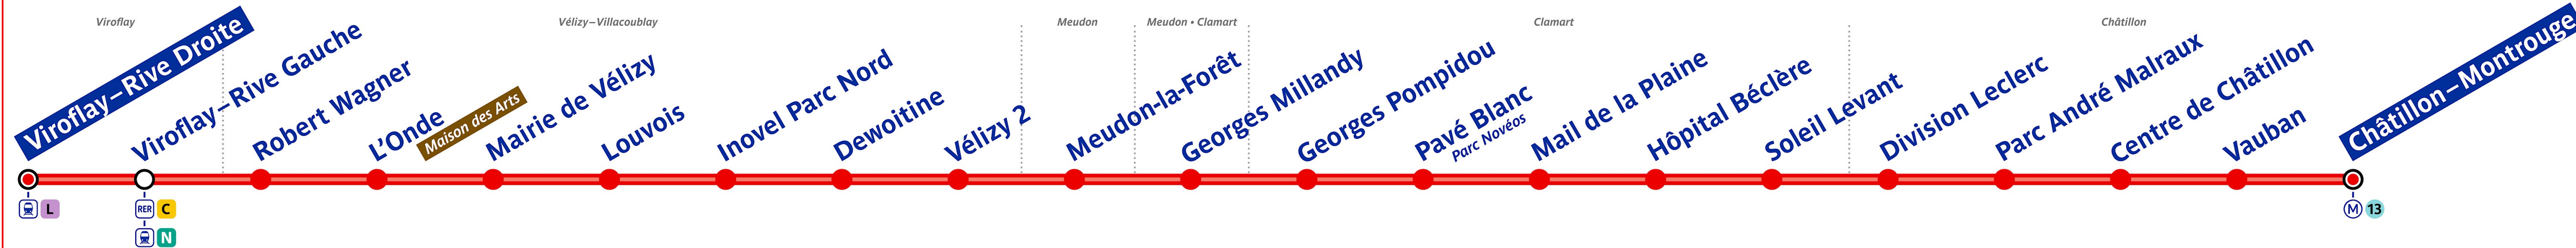

## Paris tram line T6

### Viroflay Rive Droite to Chatillon Montrouge tramway route map with stops and main transport connections

Via - [EUtouring.com](http://EUtouring.com)  
Reproduced with Permission

helping you discover more of Paris

Paris Public Transport

T6

**ZONE TARIFAIRE 3**