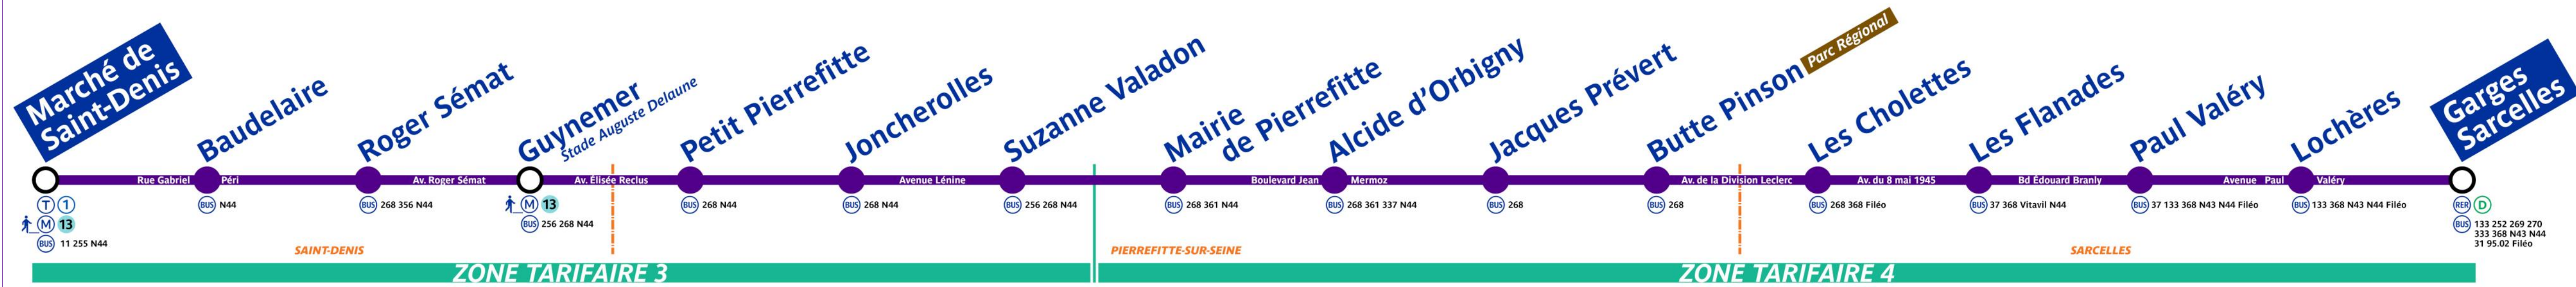

## Paris tram line T5

### Marche de Saint-Denis to Garges Sarcelles tramway route map with stops and main transport connections

Via - [EUtouring.com](http://EUtouring.com)  
 Reproduced with Permission

helping you discover more of Paris

Paris Public Transport

#### Related transport maps

- [Paris Metro Maps](#)
- [RER train lines](#)
- [Paris buses](#)
- [Tramway lines](#)
- [CDG Airport shuttle services](#)
- [Orly Airport shuttle services](#)

Paris Transport Systems