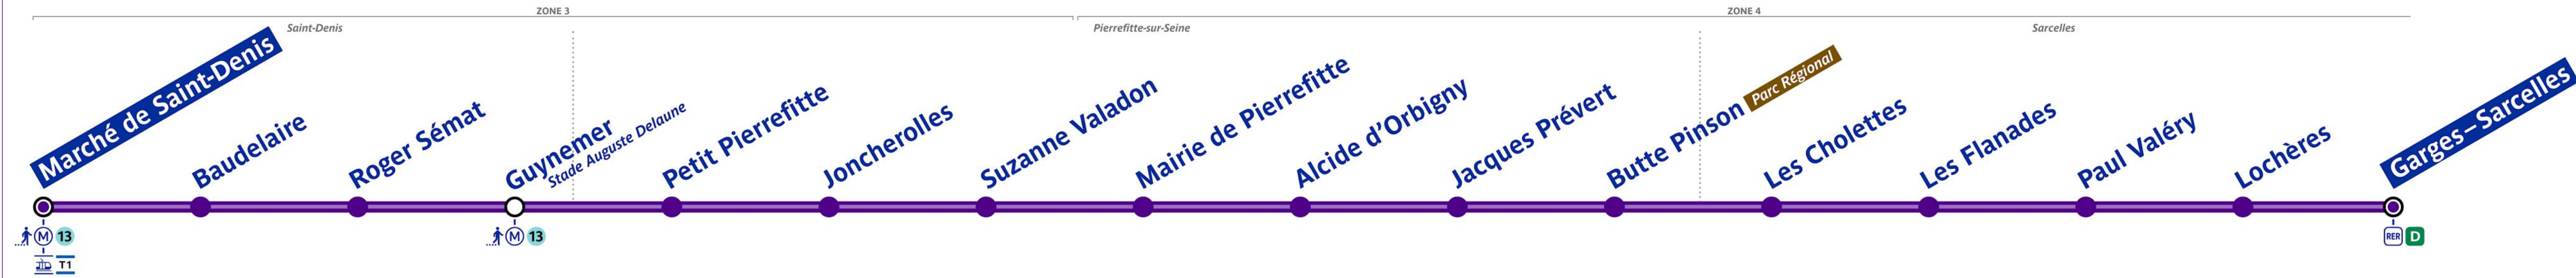

T5

Paris tram line T5

Marche de Saint-Denis to Garges Sarcelles tramway route map with stops and main transport connections

Via - EUtouring.com
Reproduced with Permission
helping you discover more of Paris

Paris Public Transport

Related transport maps

- [Paris Metro Maps](#)
- [RER train lines](#)
- [Paris buses](#)
- [Tramway lines](#)
- [CDG Airport shuttle services](#)
- [Orly Airport shuttle services](#)

Paris Transport Systems

T5

ZONE TARIFAIRE 3 and 4