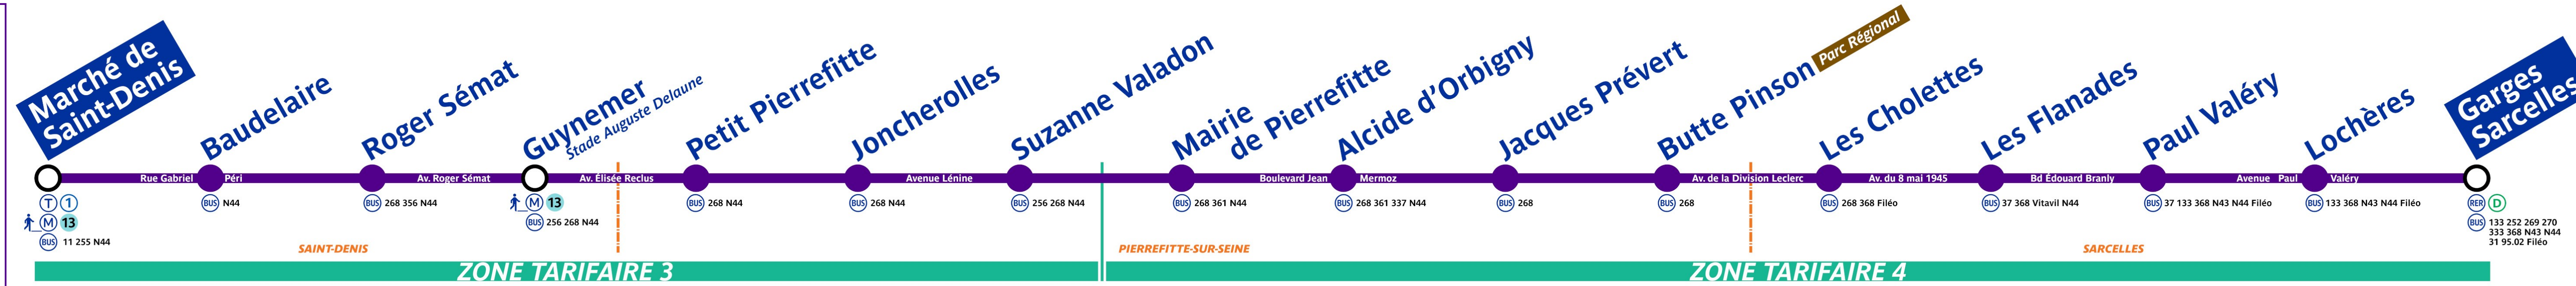

T5

Paris Public Transport

Paris tram line T5

Marche de Saint-Denis to Garges Sarcelles tramway route map with stops and main transport connections

Via - EUtouring.com
Reproduced with Permission
helping you discover more of Paris

Related transport maps

- [Paris Metro Maps](#)
- [RER train lines](#)
- [Paris buses](#)
- [Tramway lines](#)
- [CDG Airport shuttle services](#)
- [Orly Airport shuttle services](#)

Paris Transport Systems

T5 **ZONE TARIFAIRE 3 and 4**

RATP / CML
Agence Cartographique
PL15 1.2016 - BO