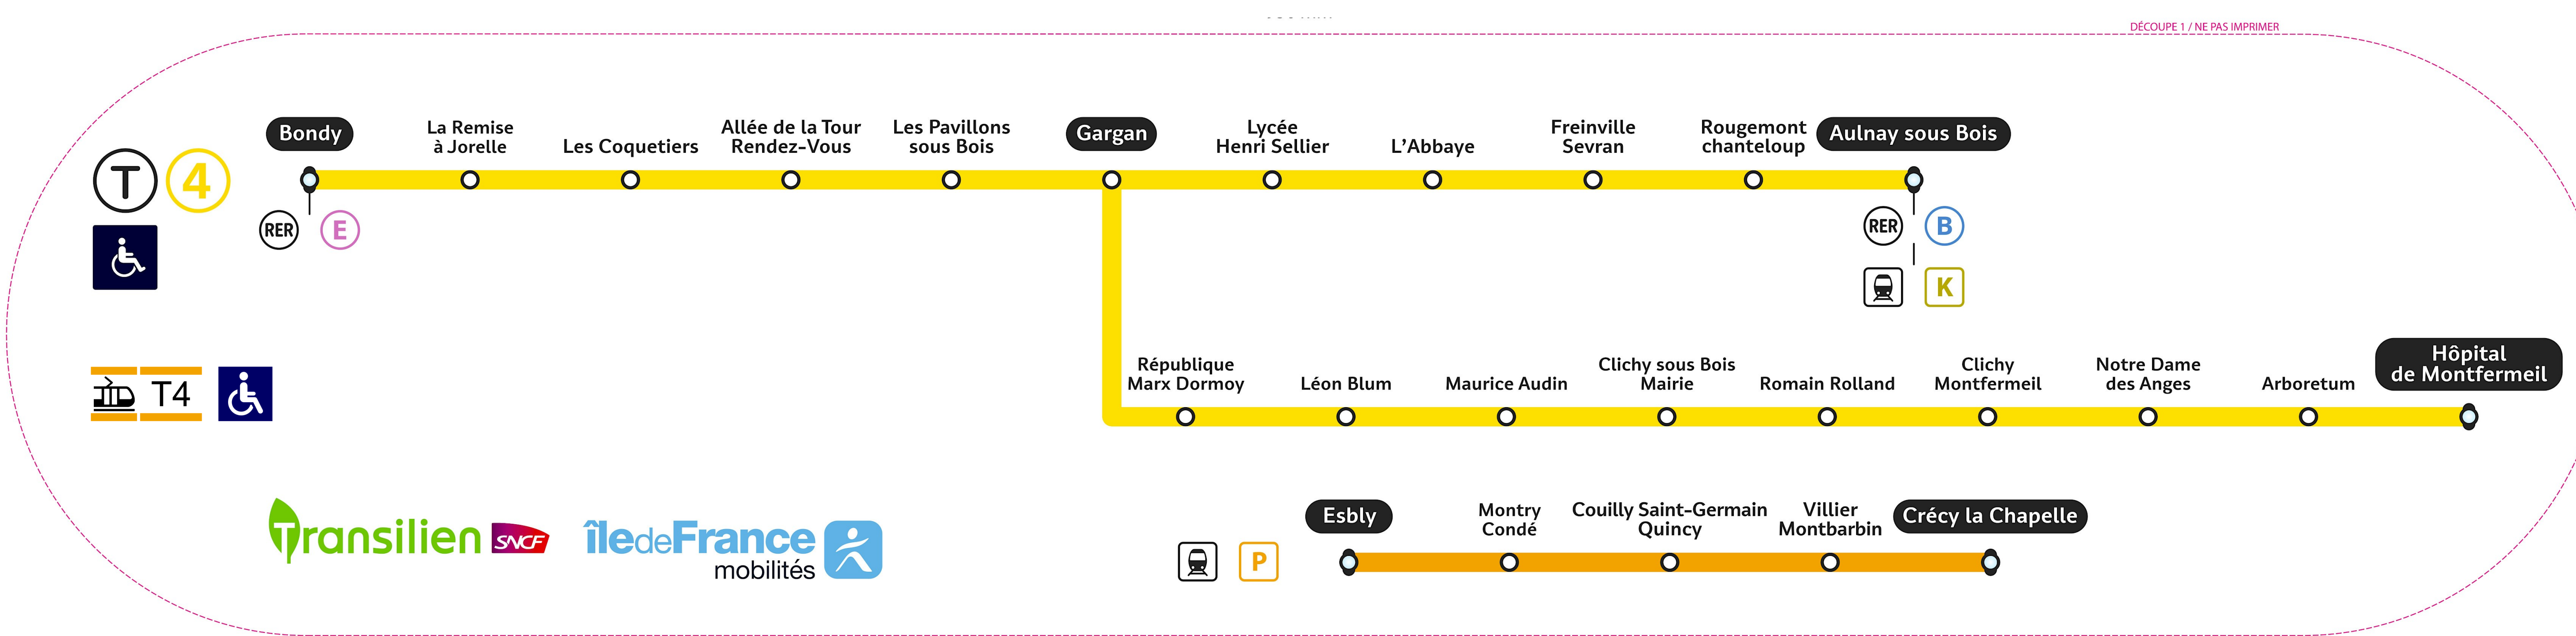

# Paris tram line T4

Bondy to Aulnay sous Bois and Hopital de Montfermeil tramway route map with stops and main transport connections

Related transport maps

-  [Paris Metro Maps](#)
-  [RER train lines](#)
-  [Paris buses](#)
-  [Tramway lines](#)
-  [CDG Airport shuttle services](#)
-  [Orly Airport shuttle services](#)

Paris Transport Systems

220 mm

DÉCOUPE 1 / NE PAS IMPRIMER