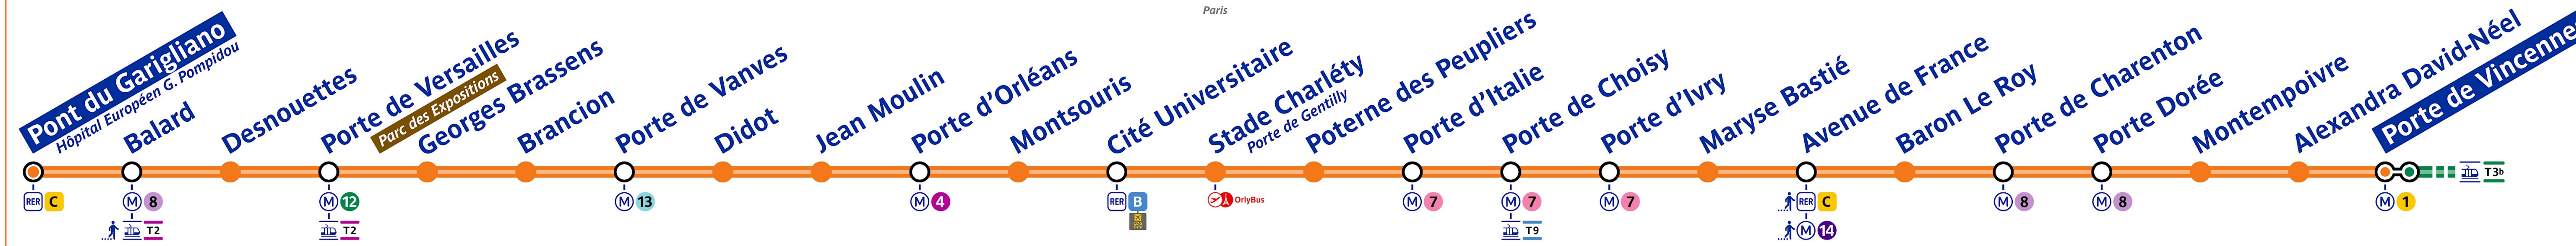

T3a

Paris tram line T3a

Pont du Garigliano to Porte de Vincennes tramway route map with stops and main transport connections

Via - EUtouring.com
Reproduced with Permission
helping you discover more of Paris

Paris Public Transport

Related transport maps

- [Paris Metro Maps](#)
- [RER train lines](#)
- [Paris buses](#)
- [Tramway lines](#)
- [CDG Airport shuttle services](#)
- [Orly Airport shuttle services](#)

Paris Transport Systems

T3a **ZONE TARIFAIRE 1**