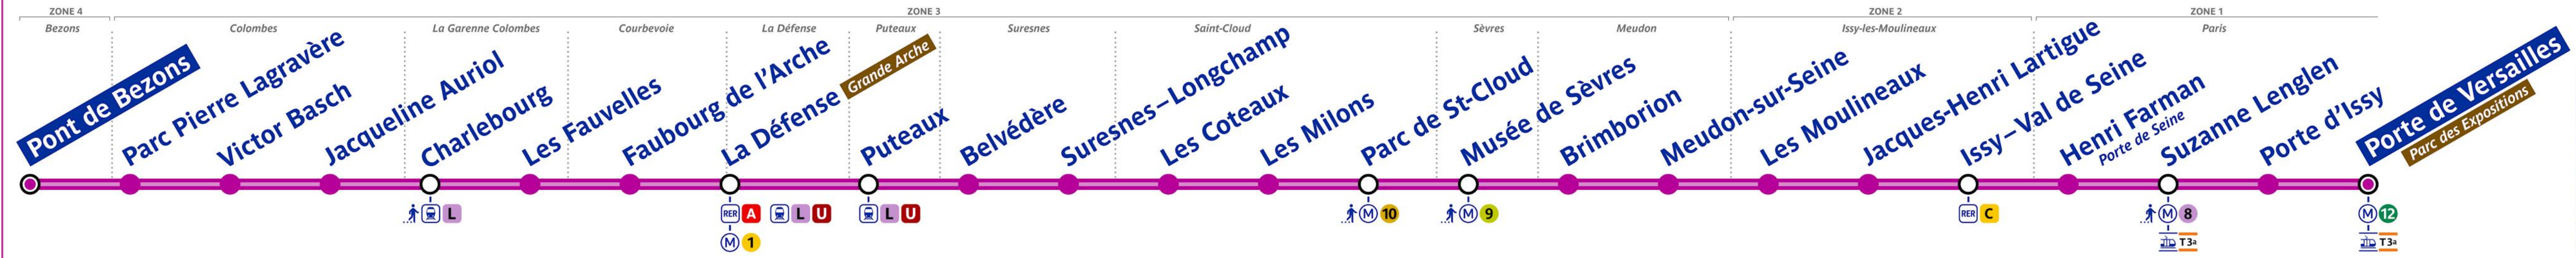

T2

Paris tram line T2

Pont de Bezons to Porte de Versailles tramway route map with stops and main transport connections

Via - EUtouring.com
 Reproduced with Permission

helping you discover more of Paris

Paris Public Transport

Related transport maps

- [Paris Metro Maps](#)
- [RER train lines](#)
- [Paris buses](#)
- [Tramway lines](#)
- [CDG Airport shuttle services](#)
- [Orly Airport shuttle services](#)

Paris Transport Systems

ZONE TARIFAIRE 1, 2, 3 and 4

PEU-21-THE-1-COLLEVIGNAL-CF-PROPRETE DE LA REP-REPRODUCTION INTERDITE - 03/2022 - V1