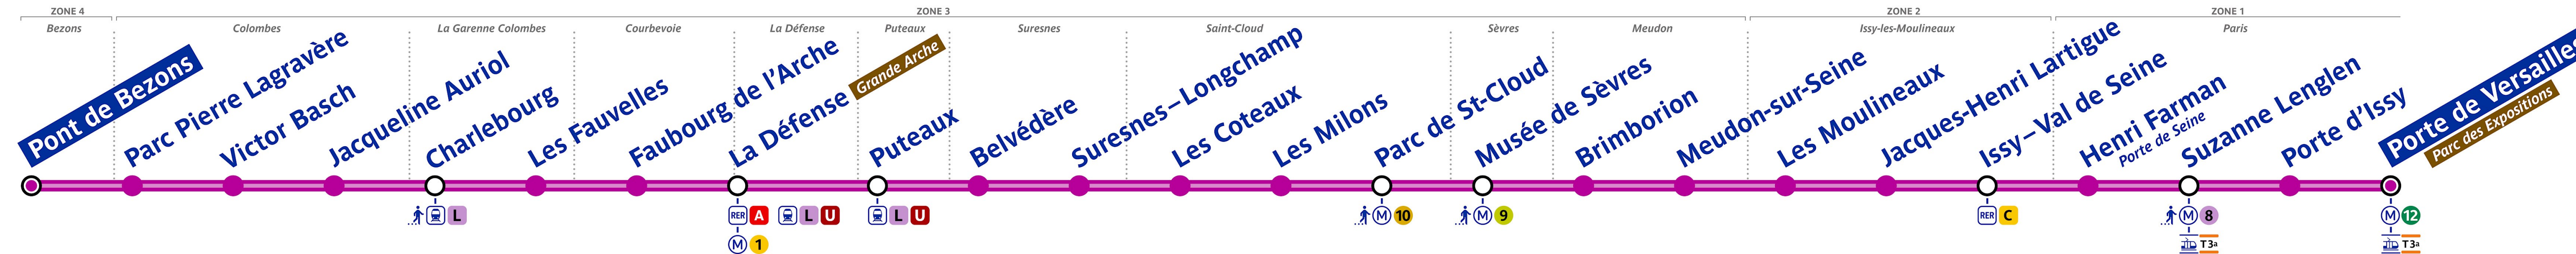

T2

Paris tram line T2

Pont de Bezons to Porte de Versailles tramway route map with stops and main transport connections

Via - EUtouring.com
Reproduced with Permission

helping you discover more of Paris

Paris Public Transport

Related transport maps

- [Paris Metro Maps](#)
- [RER train lines](#)
- [Paris buses](#)
- [Tramway lines](#)
- [CDG Airport shuttle services](#)
- [Orly Airport shuttle services](#)

Paris Transport Systems

ZONE TARIFAIRE 1, 2, 3 and 4