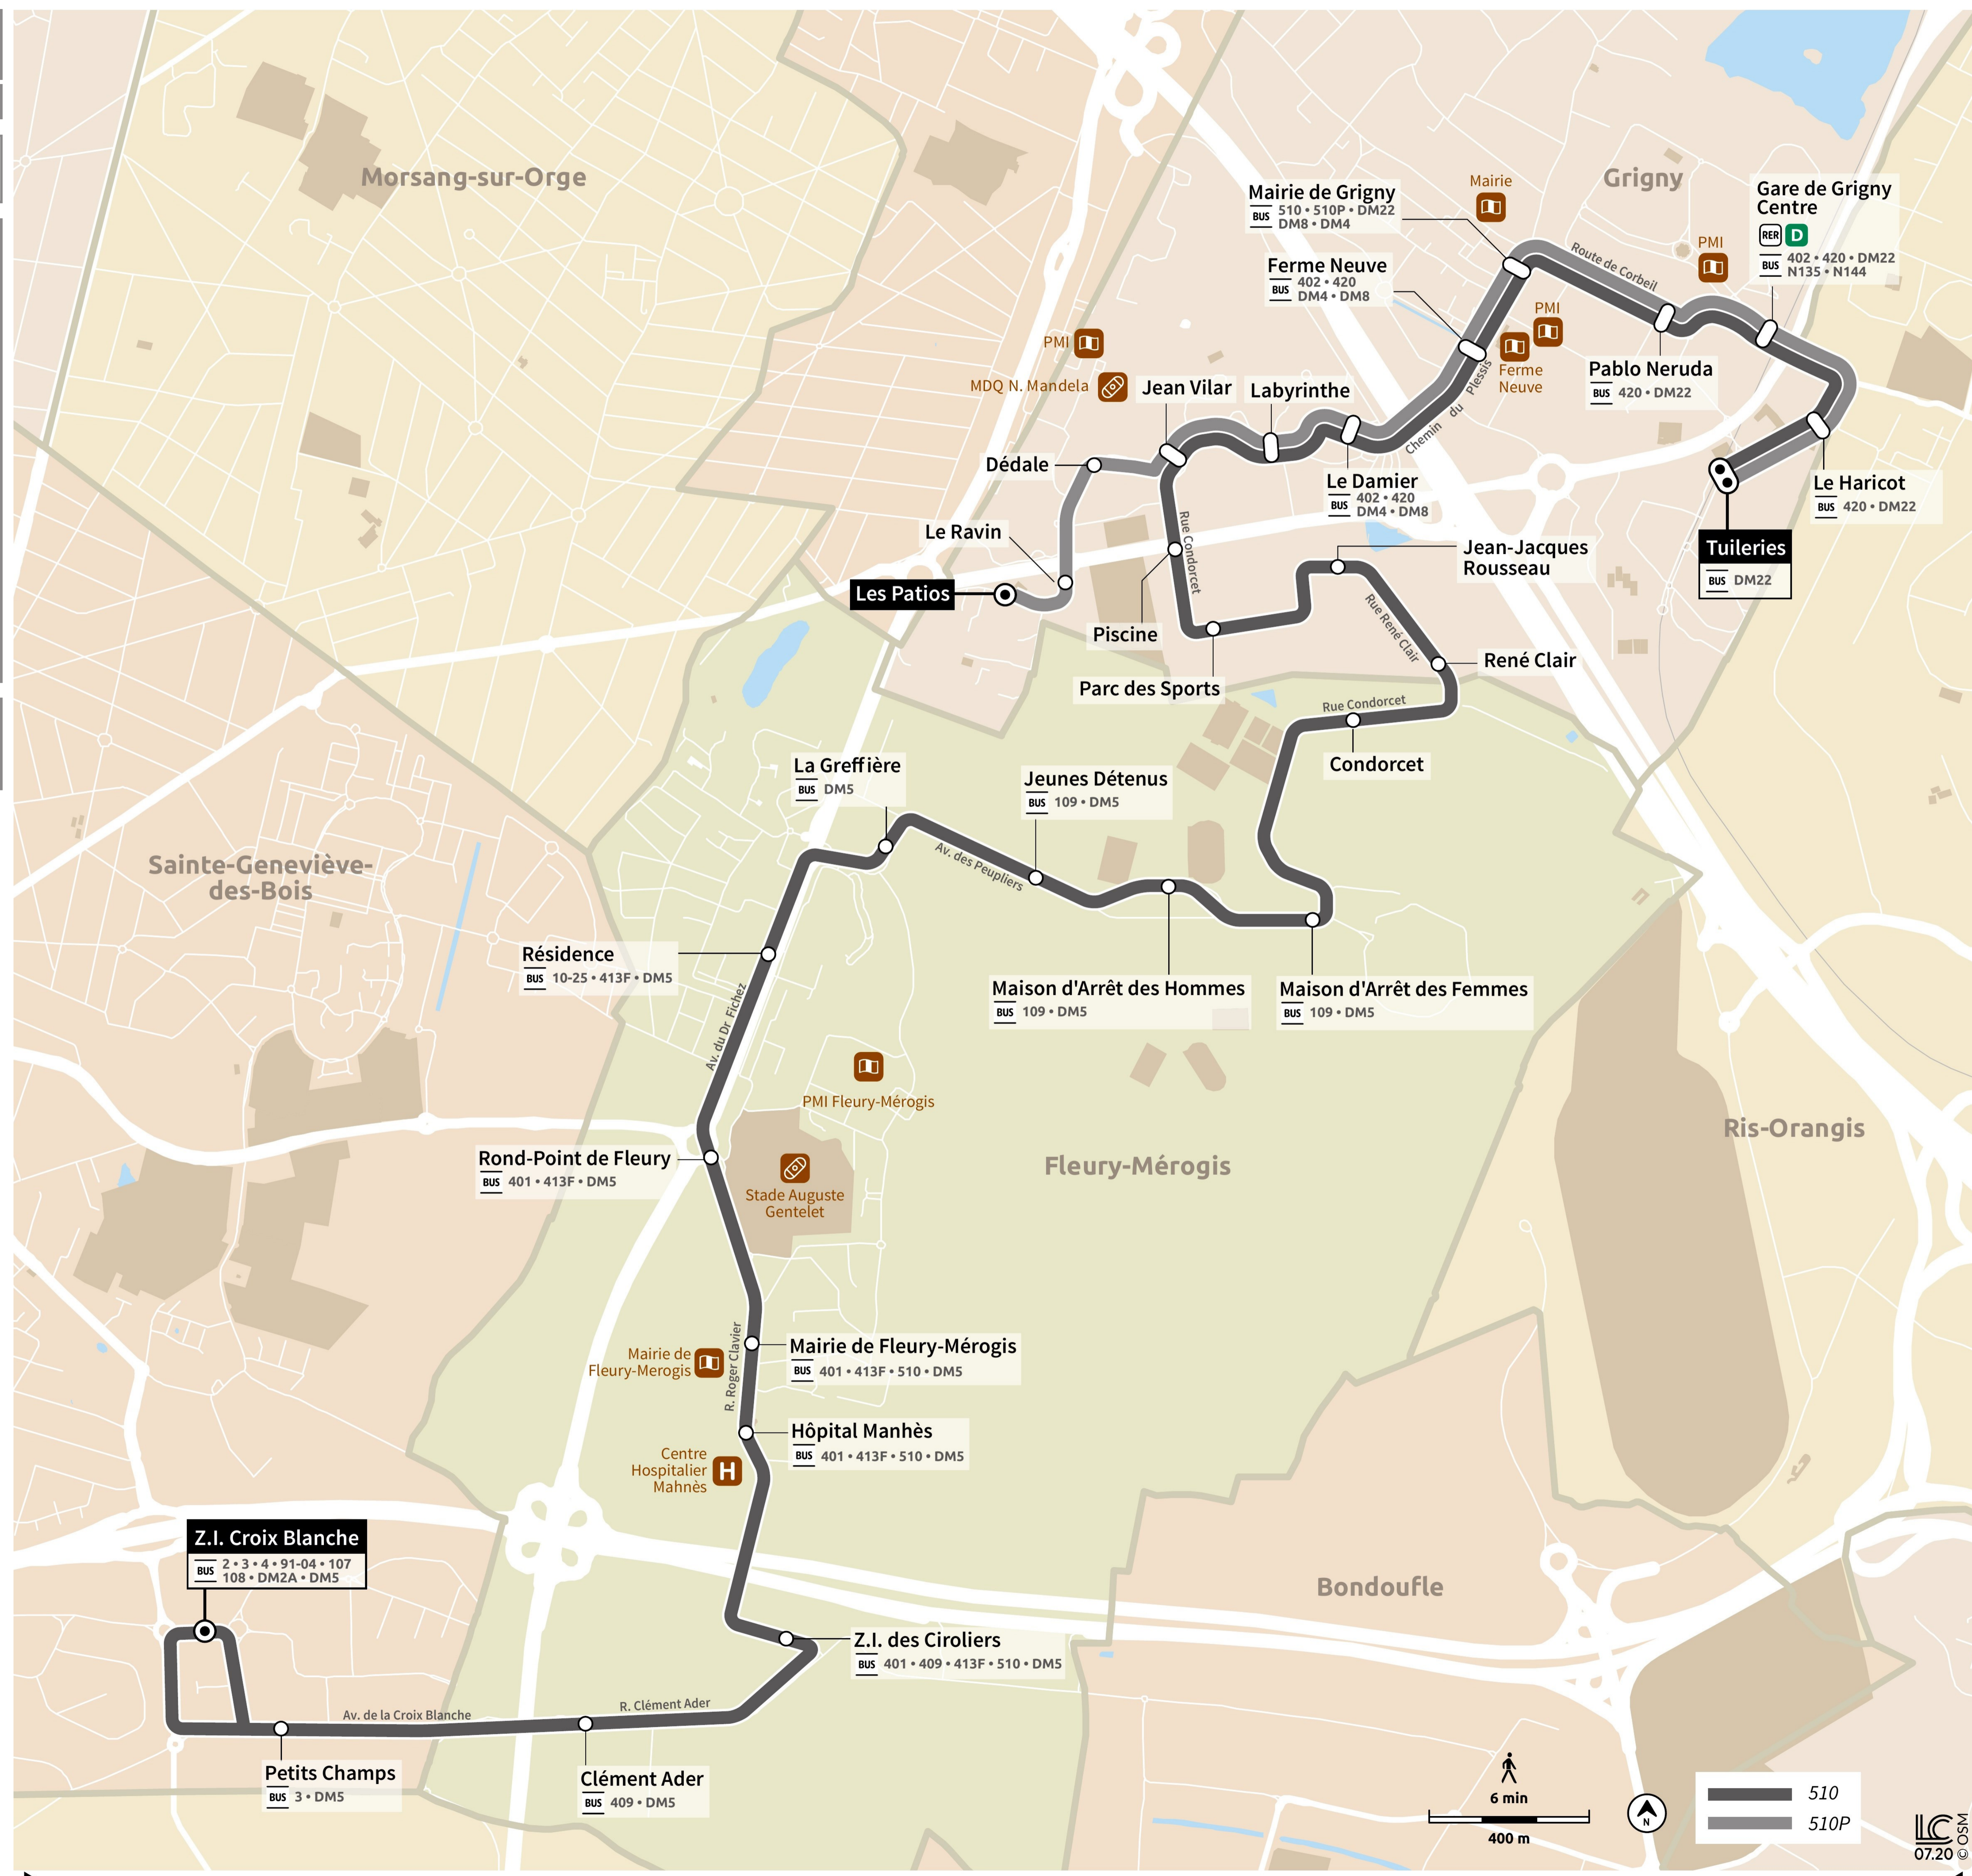

Paris Tice bus 510P map

Tice 510P geographical bus route map from Tuileries to Les Patios with bus stops and transport connections

Via - Eutouring.com
helping you discover more of Paris

BUS **510P**
Paris Public Transport

Paris Transport Systems

- Related transport maps
- Paris Metro Maps
 - RER train lines
 - Paris buses
 - Paris night buses
 - Tramway lines
 - Batobus river bus
 - Velib bike hire
 - CDG Airport shuttle services
 - Orly Airport shuttle services

Eutouring.com
discovering more of Paris France

ZONE 5

ZONE 5

07.20 © OSN