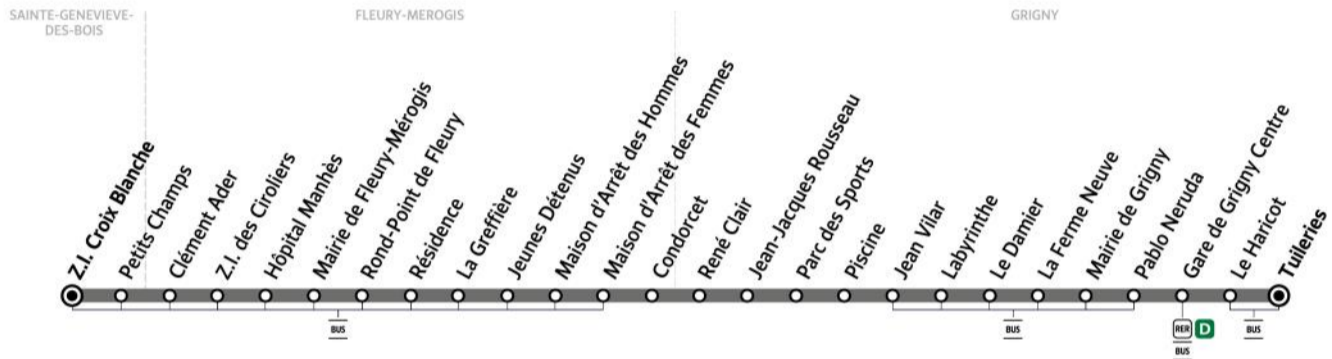

Paris bus timetables

Helping you discover more of Paris EUtouring.com

See more [Paris bus routes](http://EUtouring.com/paris_bus_routes)
EUtouring.com/paris_bus_route_maps.html

Useful French to English translations

Lundi a vendredi - Monday to Friday
Samedi - Saturday
Dimanche et fetes - Sunday and holidays
Premier depart - First departure
Dernier - Latest departure
Toute l'annee - All year
Avant - Before
Apres - After
Intervalle entre 2 passages (en minutes)
Interval between 2 passes (in minutes)

Paris Tice bus 510 timetables and map

Tice 510 bus route Z.I. Croix Blanche to Tuileries

510

STE-GENEVIEVE-DES-BOIS Z.I. Croix Blanche → GRIGNY Tuileries

ZONE 5

Horaires valables à compter du 23 août 2021

Samedi, dimanche et jours fériés

STE-GENEVIEVE-DES-BOIS	Z.I. Croix Blanche	6:06	6:41	7:11	7:41	8:11	8:41	9:11	9:41	10:08	10:38	11:08
FLEURY-MEROGIS	Z.I. des Ciroliers	6:11	6:46	7:16	7:46	8:16	8:46	9:16	9:46	10:15	10:45	11:15
	Hôpital Manhès	6:12	6:47	7:17	7:47	8:17	8:47	9:17	9:47	10:16	10:46	11:16
	Maison d'Arrêt des Hommes	6:21	6:56	7:26	7:56	8:26	8:56	9:26	9:56	10:25	10:55	11:25
GRIGNY	Le Damier	6:29	7:04	7:34	8:04	8:34	9:04	9:34	10:04	10:33	11:03	11:33
	Gare de Grigny Centre	6:34	7:09	7:39	8:09	8:39	9:09	9:39	10:09	10:39	11:09	11:39
	Tuileries	6:35	7:10	7:40	8:10	8:40	9:10	9:40	10:10	10:40	11:10	11:40

Samedi, dimanche et jours fériés

STE-GENEVIEVE-DES-BOIS	Z.I. Croix Blanche	11:37	12:05	12:34	13:04	13:34	14:04	14:34	15:04	15:34	16:04	16:34
FLEURY-MEROGIS	Z.I. des Ciroliers	11:44	12:13	12:43	13:13	13:43	14:13	14:43	15:13	15:43	16:13	16:43
	Hôpital Manhès	11:45	12:14	12:44	13:14	13:44	14:14	14:44	15:14	15:44	16:14	16:44
	Maison d'Arrêt des Hommes	11:54	12:24	12:54	13:24	13:54	14:24	14:54	15:24	15:54	16:24	16:54
GRIGNY	Le Damier	12:01	12:31	13:01	13:31	14:01	14:31	15:01	15:31	16:01	16:31	17:01
	Gare de Grigny Centre	12:09	12:39	13:09	13:39	14:09	14:39	15:09	15:39	16:09	16:39	17:09
	Tuileries	12:11	12:41	13:11	13:41	14:11	14:41	15:11	15:41	16:11	16:41	17:11

Samedi, dimanche et jours fériés

STE-GENEVIEVE-DES-BOIS	Z.I. Croix Blanche	17:04	17:34	18:04	18:38	19:12	19:42	20:15	20:45	21:15
FLEURY-MEROGIS	Z.I. des Ciroliers	17:13	17:43	18:13	18:47	19:20	19:50	20:20	20:50	21:20
	Hôpital Manhès	17:14	17:44	18:14	18:48	19:21	19:51	20:21	20:51	21:21
	Maison d'Arrêt des Hommes	17:24	17:54	18:24	18:58	19:29	19:59	20:29	20:59	21:29
GRIGNY	Le Damier	17:31	18:01	18:31	19:05	19:36	20:06	20:36	21:06	21:36
	Gare de Grigny Centre	17:39	18:09	18:39	19:13	19:43	20:13	20:43	21:13	21:43
	Tuileries	17:41	18:11	18:41	19:15	19:45	20:15	20:45	21:15	21:45

Agence Bus
Centre Essonne
www.bus-tice.com

0 810 401 402

Service 0.06 € / min
+ prix appel

iledefrance-mobilites.fr
Application disponible sur :

TICE pour

îledeFrance
mobilités

Paris tourist information

www.eutouring.com

© EUtouring.com

Related Paris transport maps

- [Paris Metro Maps](#)
- [Only Airport shuttle services](#)
- [CDG Airport shuttle services](#)
- [RER train lines](#)
- [Paris tramway lines](#)
- [Paris buses](#)