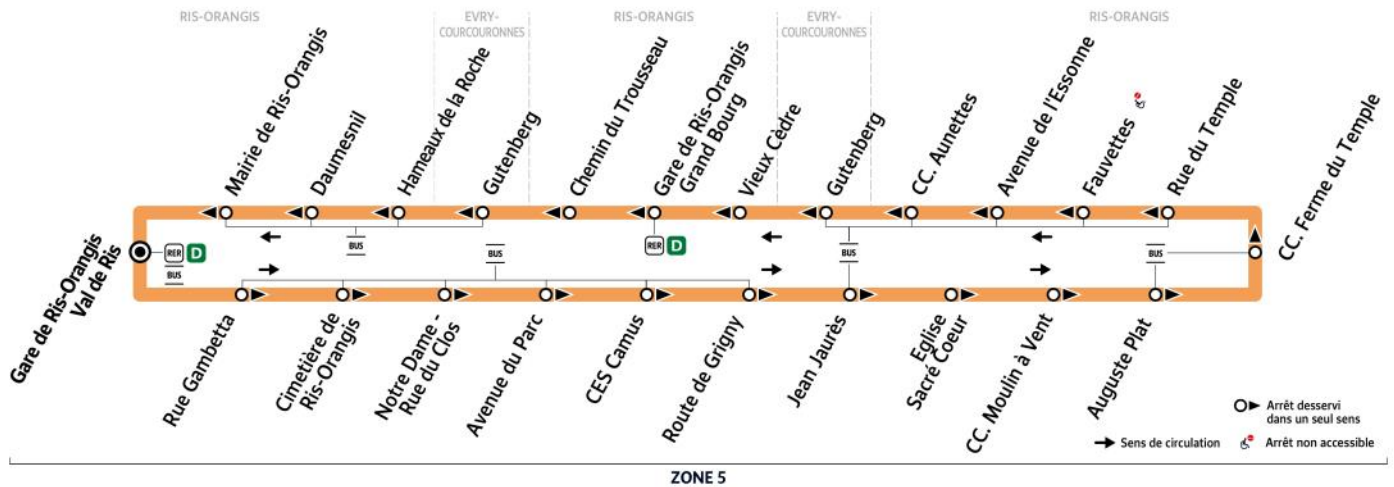

Paris bus timetables

Helping you discover more of Paris EUtouring.com

See more [Paris bus routes](http://EUtouring.com/paris_bus_routes)
EUtouring.com/paris_bus_route_maps.html

Useful French to English translations

Lundi à vendredi - Monday to Friday
Samedi - Saturday
Dimanche et fêtes - Sunday and holidays
Premier départ - First departure
Dernier - Latest departure
Toute l'année - All year
Avant - Before
Après - After
Intervalle entre 2 passages (en minutes)
Interval between 2 passes (in minutes)

Paris Tice bus 419 timetables and map

Tice 419 bus route Gare de Ris-Orangis Val de Ris to Gare de Ris-Orangis Grand-Bourg

419

RIS-ORANGIS - LIGNE URBAINE

Horaires valables à compter du 23 août 2021

		Samedi			
RIS-ORANGIS	Gare de Ris-Orangis Val de Ris	8:30	9:24	10:14	11:03
	Rue Gambetta	8:33	9:27	10:17	11:06
	Cimetière de Ris-Orangis	8:35	9:29	10:19	11:08
	Notre Dame - Rue du Clos	8:37	9:31	10:21	11:10
	Avenue du Parc	8:40	9:34	10:24	11:13
	CES Camus	8:40	9:34	10:24	11:13
	Route de Grigny	8:41	9:35	10:25	11:14
	Jean Jaurès	8:43	9:37	10:27	11:16
	Eglise Sacré Cœur	8:44	9:38	10:28	11:17
	CC. Moulin à Vent	8:45	9:39	10:29	11:18
	Auguste Plat	8:46	9:40	10:30	11:19
	CC. Ferme du Temple	8:47	9:41	10:31	11:20
	Rue du Temple	8:48	9:42	10:32	11:21
	Fauvettes	8:49	9:43	10:33	11:22
	Avenue de l'Essonne	8:52	9:46	10:36	11:25
CC. Aunettes	8:53	9:47	10:37	11:26	
EVRY-COURCOURONNES	Gutenberg	8:57	9:51	10:41	11:30
RIS-ORANGIS	Vieux Cèdre	9:00	9:54	10:44	11:33
	Gare de Ris-Orangis Grand Bourg	9:01	9:55	10:45	11:34
	Chemin de Trousseau	9:03	9:57	10:47	11:36
EVRY-COURCOURONNES	Gutenberg	9:05	9:59	10:49	11:38
RIS-ORANGIS	Hameaux de la Roche	9:09	10:03	10:53	11:42
	Daumesnil	9:10	10:04	10:54	11:43
	Mairie de Ris-Orangis	9:12	10:06	10:56	11:45
	Gare de Ris-Orangis Val de Ris	9:15	10:09	10:59	11:48

Agence Bus
Centre Essonne
www.bus-tice.com

0 810 401 402 Service 0,06 € / min + prix appel

iledefrance-mobilites.fr
Application disponible sur :

pour

Paris tourist information
www.eutouring.com

© EUtouring.com

Related Paris transport maps

- [Paris Metro Maps](#)
- [Only Airport shuttle services](#)
- [CDG Airport shuttle services](#)
- [RER train lines](#)
- [Paris tramway lines](#)
- [Paris buses](#)