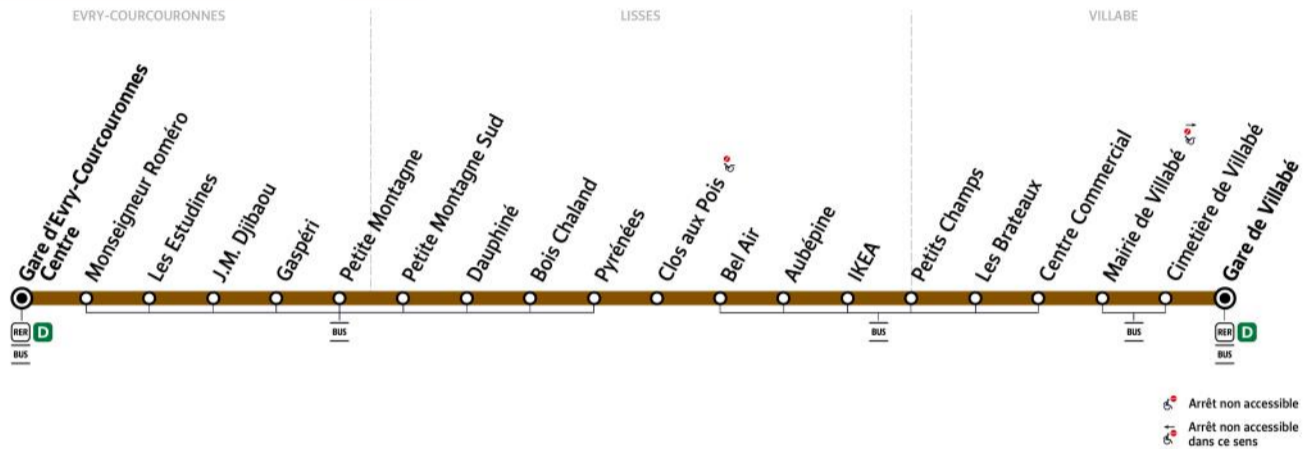

Paris bus timetables

Helping you discover more of Paris EUtouring.com

See more [Paris bus routes](http://EUtouring.com/paris_bus_routes)
EUtouring.com/paris_bus_route_maps.html

Useful French to English translations

Lundi a vendredi - Monday to Friday
Samedi - Saturday
Dimanche et fetes - Sunday and holidays
Premier depart - First departure
Dernier - Latest departure
Toute l'annee - All year
Avant - Before
Apres - After
Intervalle entre 2 passages (en minutes)
Interval between 2 passes (in minutes)

Paris Tice bus 415 timetables and map

Tice 415 bus route Gare d'Evry-Courcouronnes Centre to Gare de Villabe

415

Gare d'EVRY-COURCOURONNES Centre → Gare de VILLABE

ZONE 5

Horaires valables à compter du 23 août 2021

Dimanche et jours fériés

EVRY-COURCOURONNES	Gare d'Evry-Courcouronnes Centre	6:06	7:17	8:22	9:25	10:26	11:25	12:24	12:54	13:27	13:52	14:25
LISSES	Dauphiné	6:12	7:23	8:28	9:32	10:33	11:32	12:31	13:01	13:34	13:59	14:32
	Clos aux Pois	6:15	7:26	8:31	9:35	10:36	11:35	12:34	13:04	13:37	14:02	14:35
	IKEA	6:19	7:30	8:35	9:39	10:40	11:40	12:39	13:09	13:42	14:07	14:40
VILLABE	Centre Commercial	6:22	7:33	8:38	9:42	10:43	11:43	12:42	13:12	13:45	14:10	14:43
	Gare de Villabé	6:26	7:37	8:42	9:46	10:47	11:47	12:46	13:16	13:49	14:14	14:47

Dimanche et jours fériés

EVRY-COURCOURONNES	Gare d'Evry-Courcouronnes Centre	14:55	15:25	15:55	16:25	17:07	17:39	18:09	18:39	19:48	20:48	21:48
LISSES	Dauphiné	15:02	15:32	16:02	16:32	17:14	17:46	18:16	18:46	19:55	20:55	21:55
	Clos aux Pois	15:05	15:35	16:05	16:35	17:17	17:49	18:19	18:49	19:58	20:58	21:58
	IKEA	15:10	15:40	16:10	16:40	17:22	17:54	18:24	18:54	20:03	21:03	22:03
VILLABE	Centre Commercial	15:13	15:43	16:13	16:43	17:25	17:57	18:27	18:57	20:06	21:06	22:06
	Gare de Villabé	15:17	15:47	16:17	16:47	17:29	18:01	18:31	19:01	20:10	21:10	22:10

Agence Bus
Centre Essonne
www.bus-tice.com

0 810 401 402

Service 0,06 € / min + prix appel

iledefrance-mobilites.fr
Application disponible sur :

pour

îledeFrance

mobilités

Paris tourist information

www.eutouring.com

© EUtouring.com

Related Paris transport maps

- [Paris Metro Maps](#)
- [Only Airport shuttle services](#)
- [CDG Airport shuttle services](#)
- [RER train lines](#)
- [Paris tramway lines](#)
- [Paris buses](#)