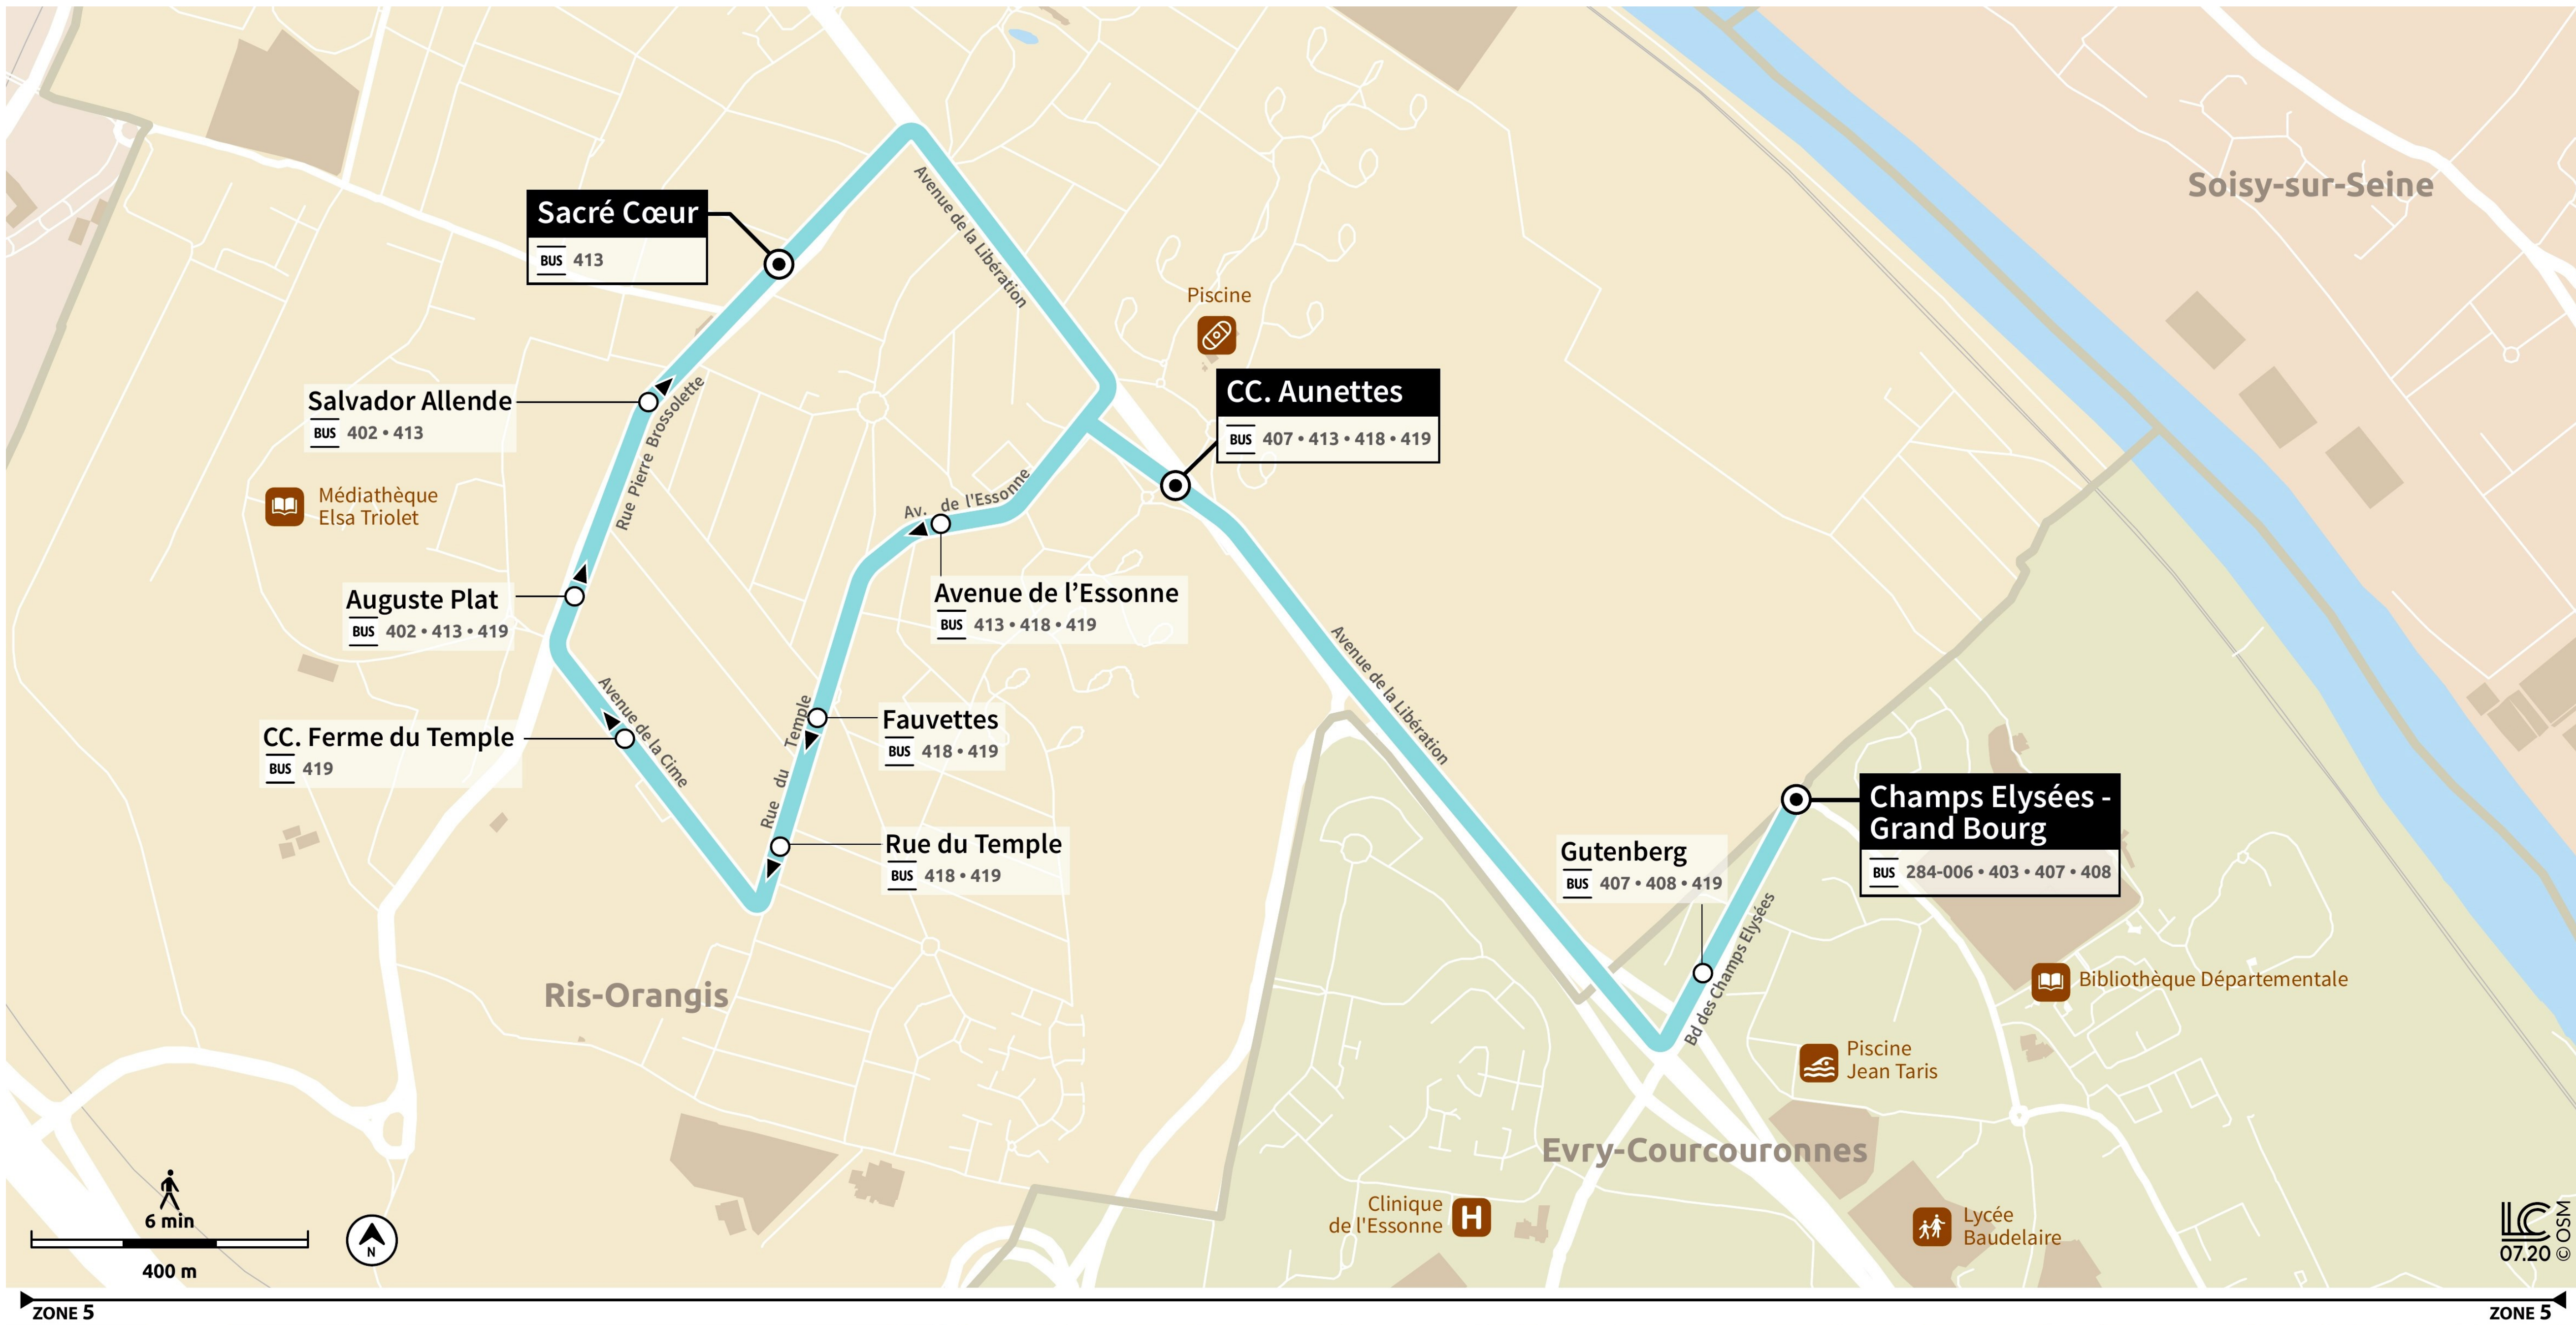

Paris Tice bus 407S map

Tice 407S geographical bus route map from Champs Elysees Grand Bourg to CC. Aunettes and Sacre Coeur with bus stops and transport connections

Via - EUtouring.com
helping you discover more of Paris

BUS 407S
Paris Public Transport

[Paris Transport Systems](#)

- Related transport maps
- Paris Metro Maps
 - RER train lines
 - Paris buses
 - Paris night buses
 - Tramway lines
 - Batobus river bus
 - Velib bike hire
 - CDG Airport shuttle services
 - Orly Airport shuttle services

EUtouring.com
discovering more of Paris France

ZONE 5

ZONE 5

MSO 07.20 © OSN