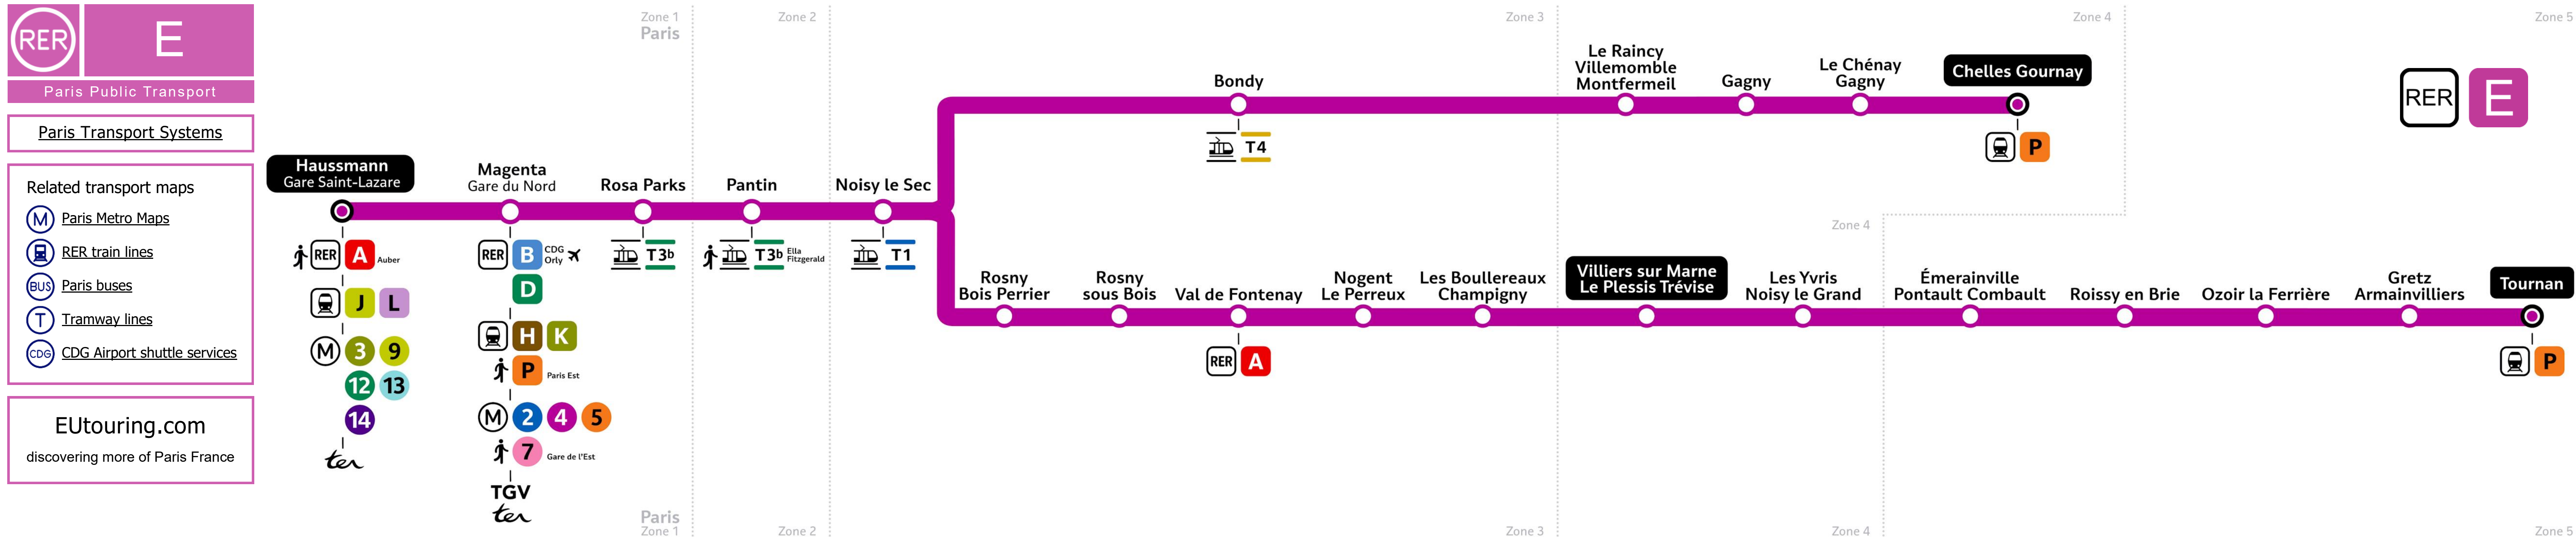

RATP Paris RER train line E

RER E train route map with station stops, main transport connections, tarif zones and disabled access points

Via - EUtouring.com
Reproduced with Permission
helping you discover more of Paris

Paris Public Transport

Paris Transport Systems

Related transport maps

- Paris Metro Maps
- RER train lines
- Paris buses
- Tramway lines
- CDG Airport shuttle services

EUtouring.com
discovering more of Paris France