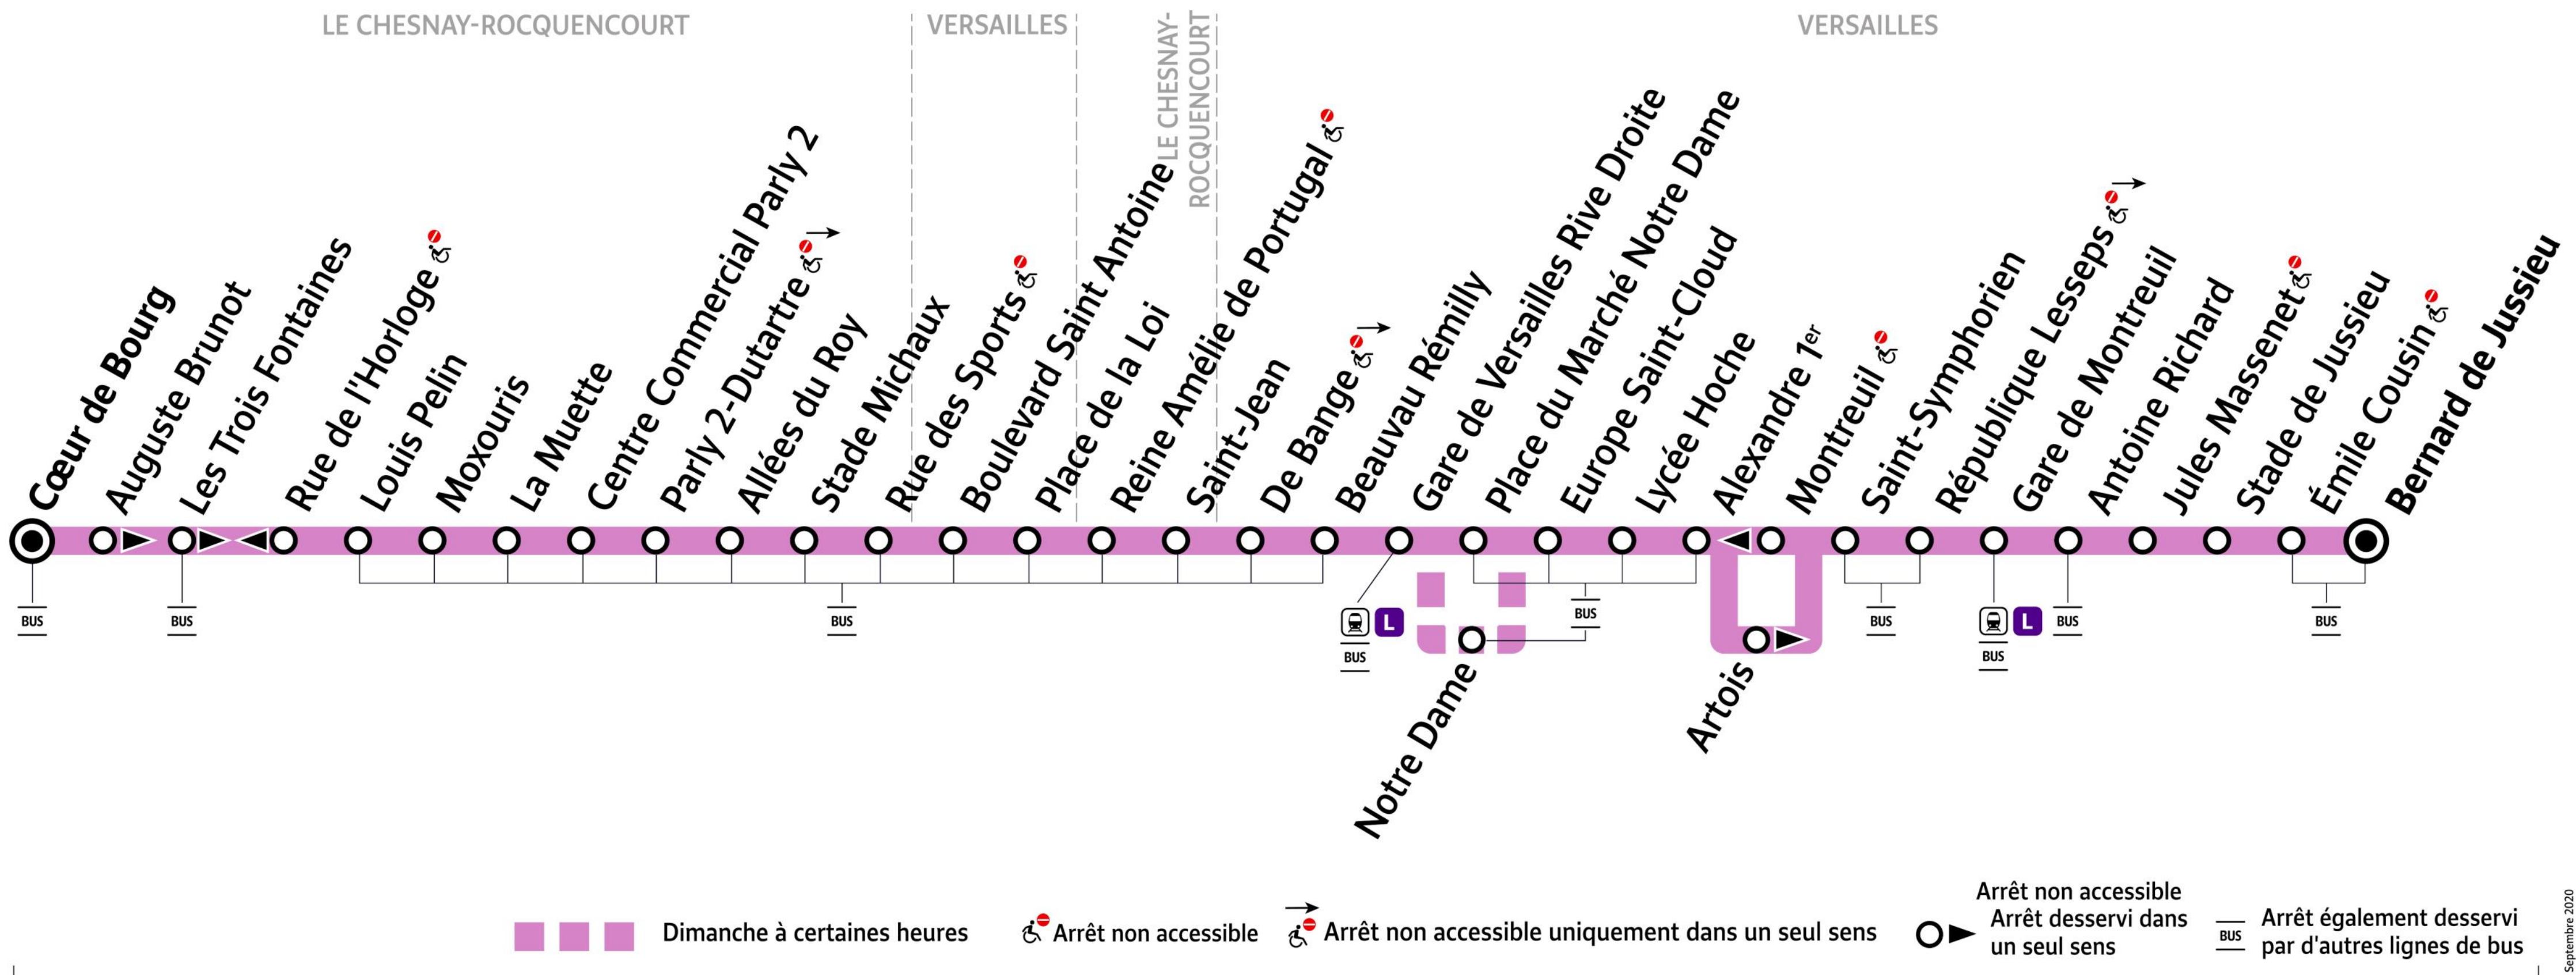

Paris Phebus bus 5 for Chateau de Versailles

Coeur de Bourg to Versailles Bernard de Jussieu bus route map with stops and transport connections

Via - EUtouring.com
Reproduced with Permission
helping you discover more of Paris

BUS **5**

Paris Public Transport

[Paris Transport Systems](#)

- Related transport maps
- [Paris Metro Maps](#)
 - [RER train lines](#)
 - [Paris buses](#)
 - [Tramway lines](#)
 - [CDG Airport shuttle services](#)
 - [Orly Airport shuttle services](#)

EUtouring.com
Discovering more of Paris France

ZONE 4