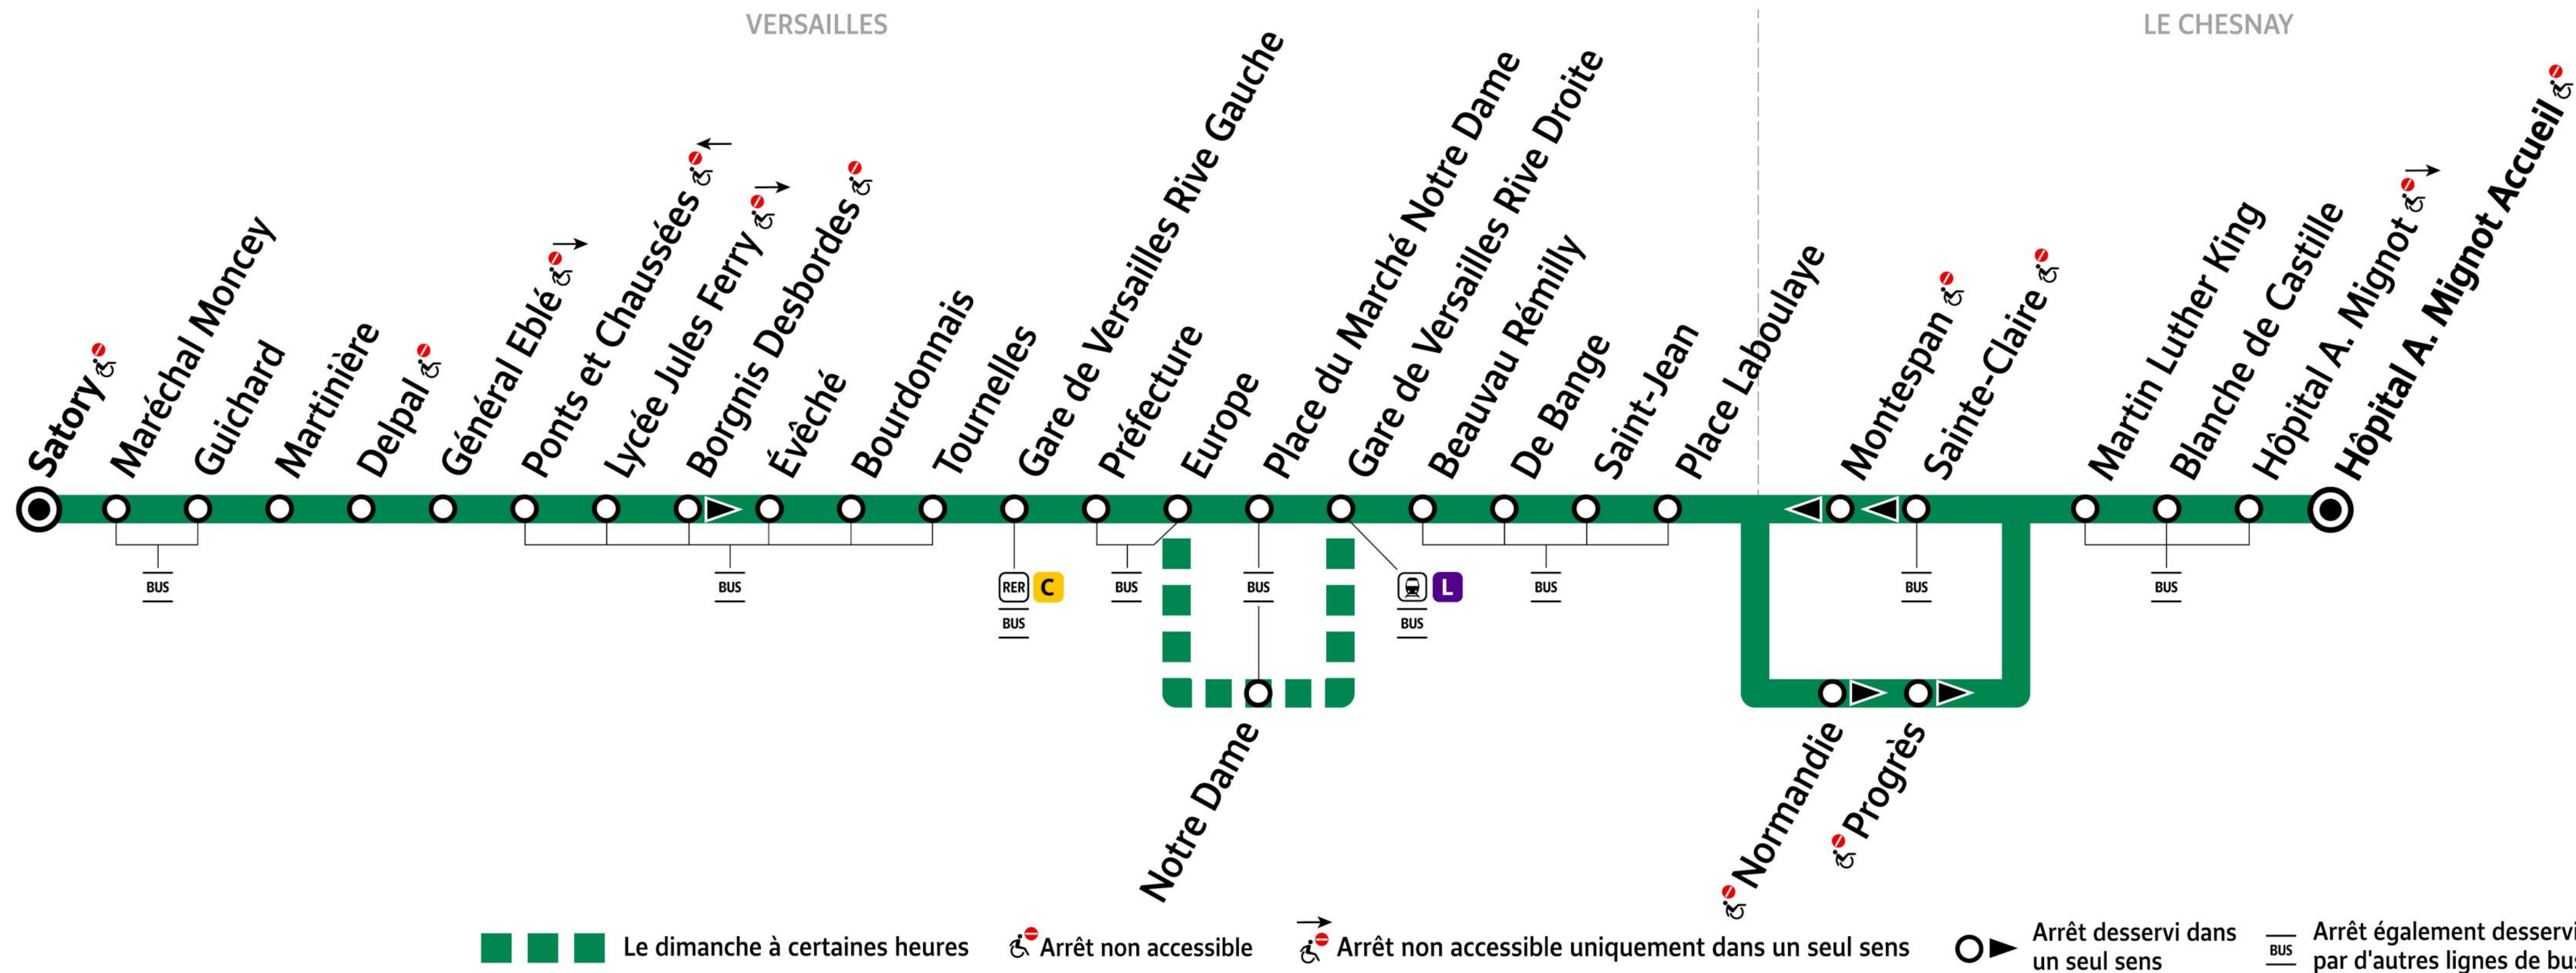

Paris Phebus bus 3 for Chateau de Versailles

Versailles Satory to Hopital A. Mignot Accueil bus route map with stops and transport connections

Via - EUtouring.com

Reproduced with Permission

helping you discover more of Paris

BUS **3**

Paris Public Transport

[Paris Transport Systems](#)

Related transport maps

-  [Paris Metro Maps](#)
-  [RER train lines](#)
-  [Paris buses](#)
-  [Tramway lines](#)
-  [CDG Airport shuttle services](#)
-  [Orly Airport shuttle services](#)

EUtouring.com

Discovering more of Paris France

ZONE 4