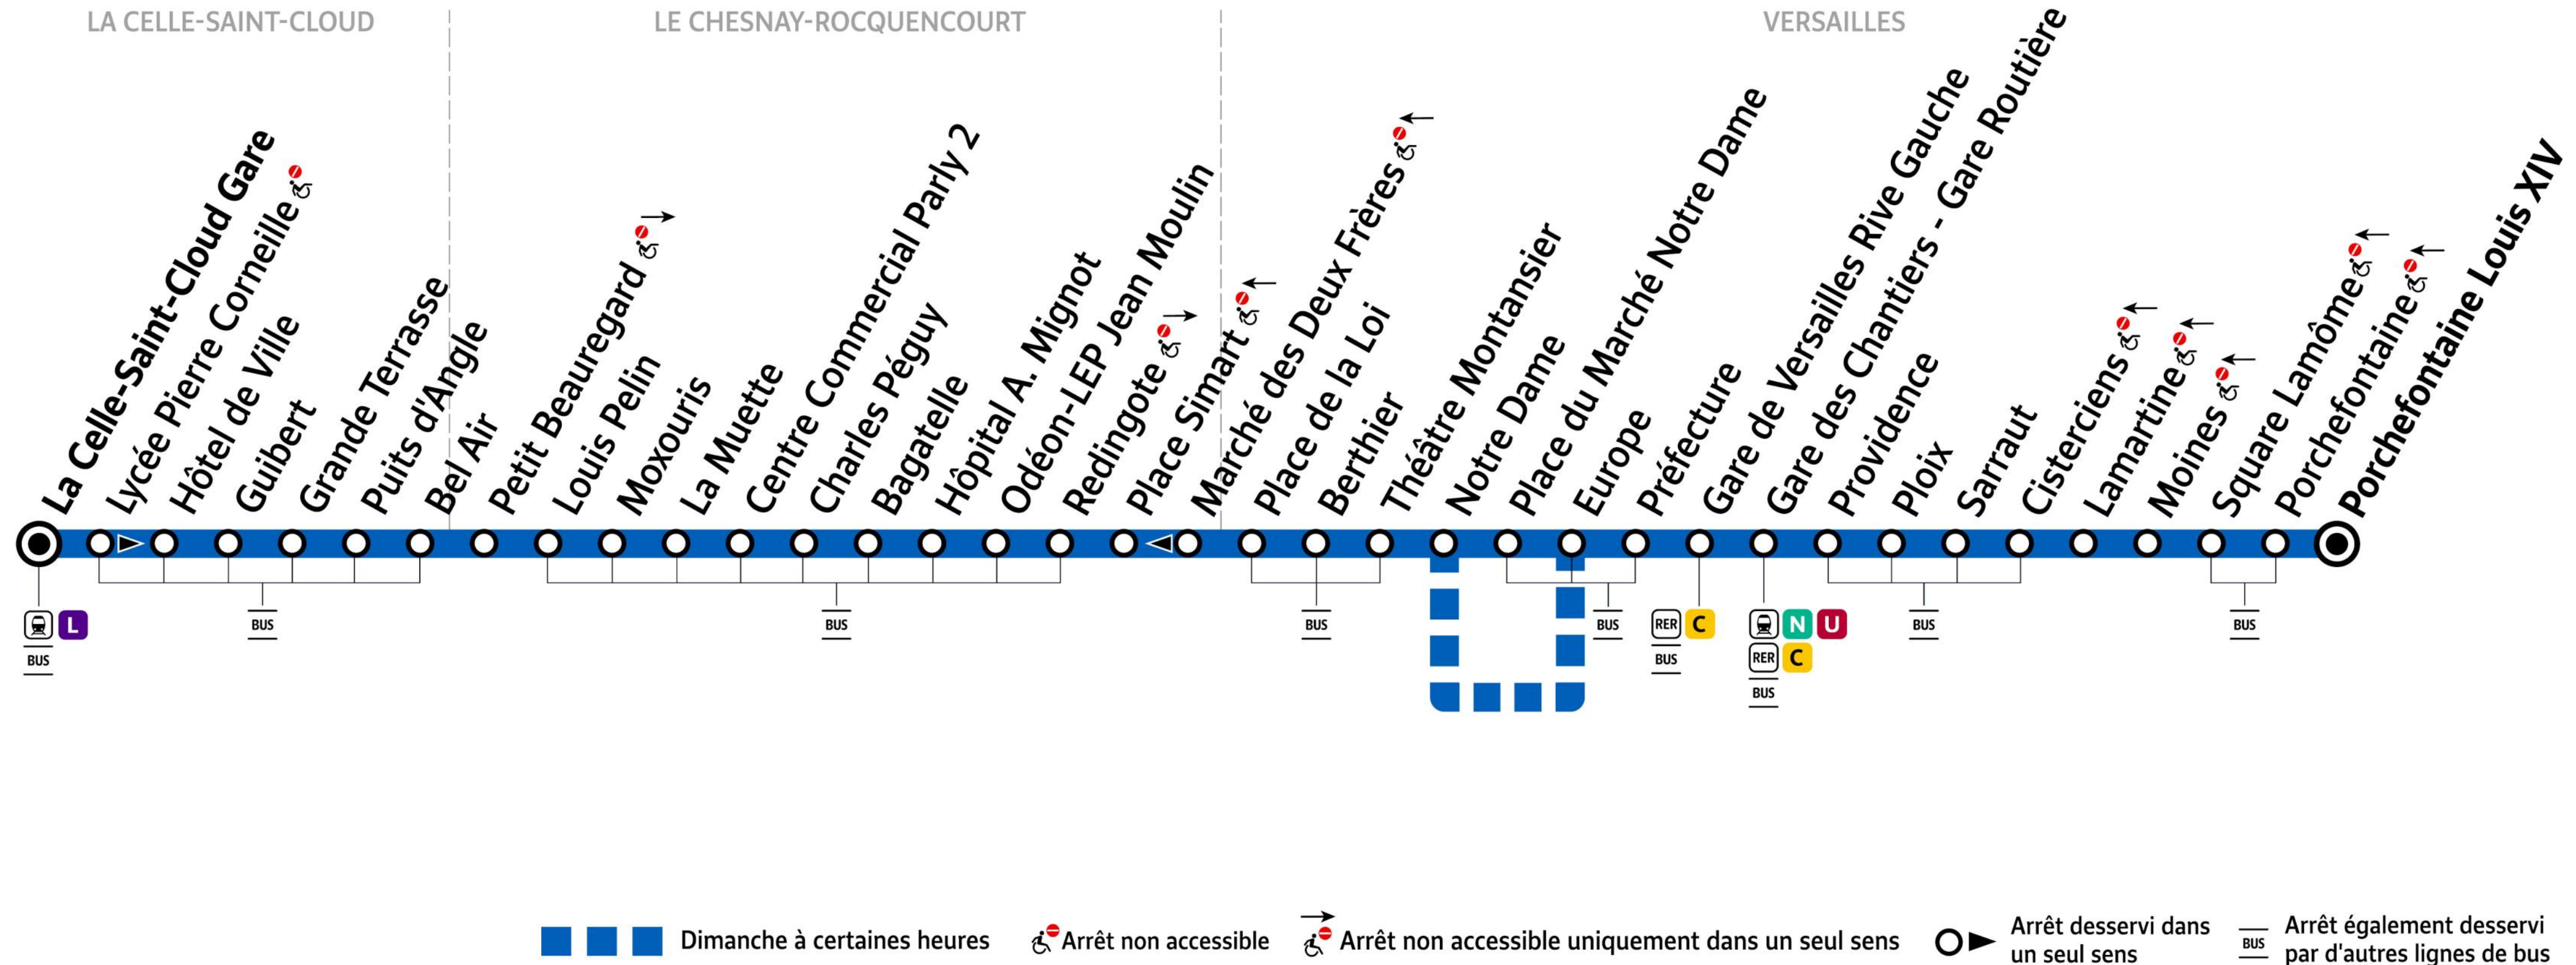

Paris Phebus bus 2 for Chateau de Versailles

La Celle-Saint-Cloud Gare to Porchefontaine Louis XIV bus route map with stops and transport connections

Via - EUtouring.com
Reproduced with Permission
helping you discover more of Paris

BUS **2**

Paris Public Transport

[Paris Transport Systems](#)

Related transport maps

-  [Paris Metro Maps](#)
-  [RER train lines](#)
-  [Paris buses](#)
-  [Tramway lines](#)
-  [CDG Airport shuttle services](#)
-  [Orly Airport shuttle services](#)

EUtouring.com

Discovering more of Paris France

ZONE 4