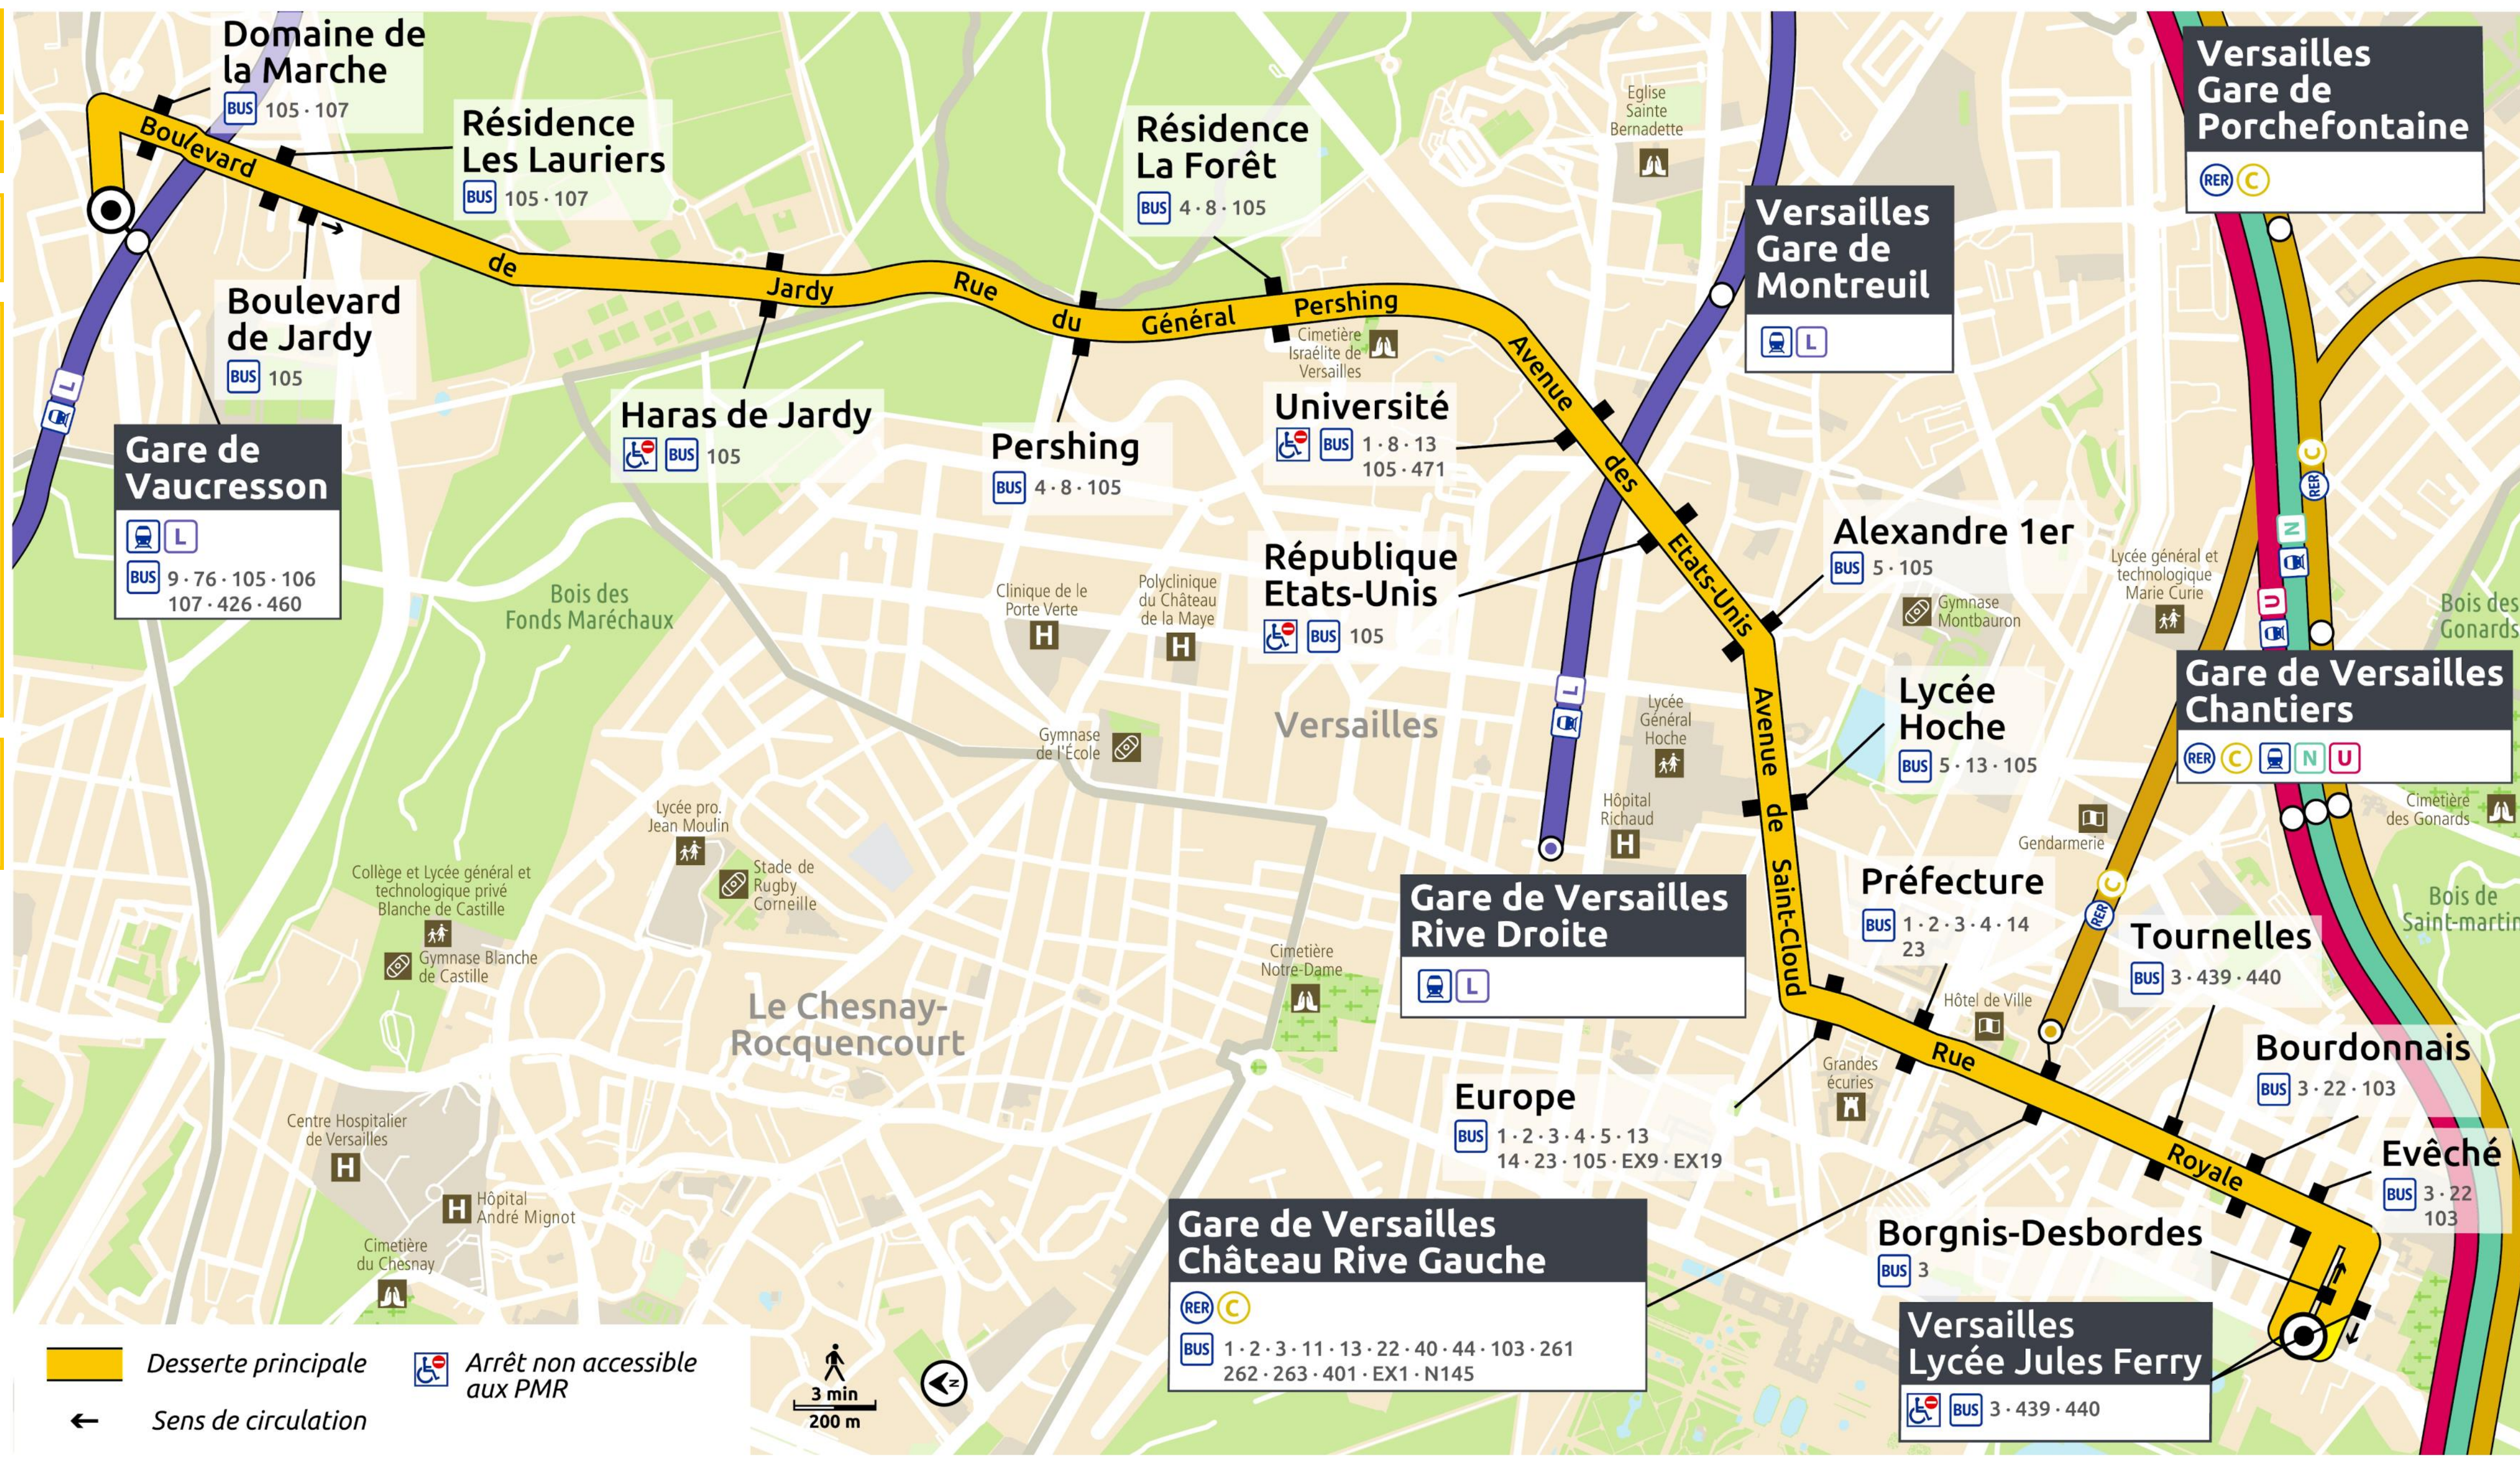

Paris Phebus bus 10 for Chateau de Versailles

Lycee Jules Ferry to Gare de Vaucresson bus route map with stops and transport connections

Via - Eutouring.com
Reproduced with Permission
helping you discover more of Paris

BUS 10

Paris Public Transport

Paris Transport Systems

Related transport maps

-  Paris Metro Maps
-  RER train lines
-  Paris buses
-  Tramway lines
-  CDG Airport shuttle services
-  Orly Airport shuttle services

Eutouring.com
Discovering more of Paris France

 Desserte principale
 Arrêt non accessible aux PMR
 Sens de circulation

3 min
200 m

ZONE 4

ZONE 4