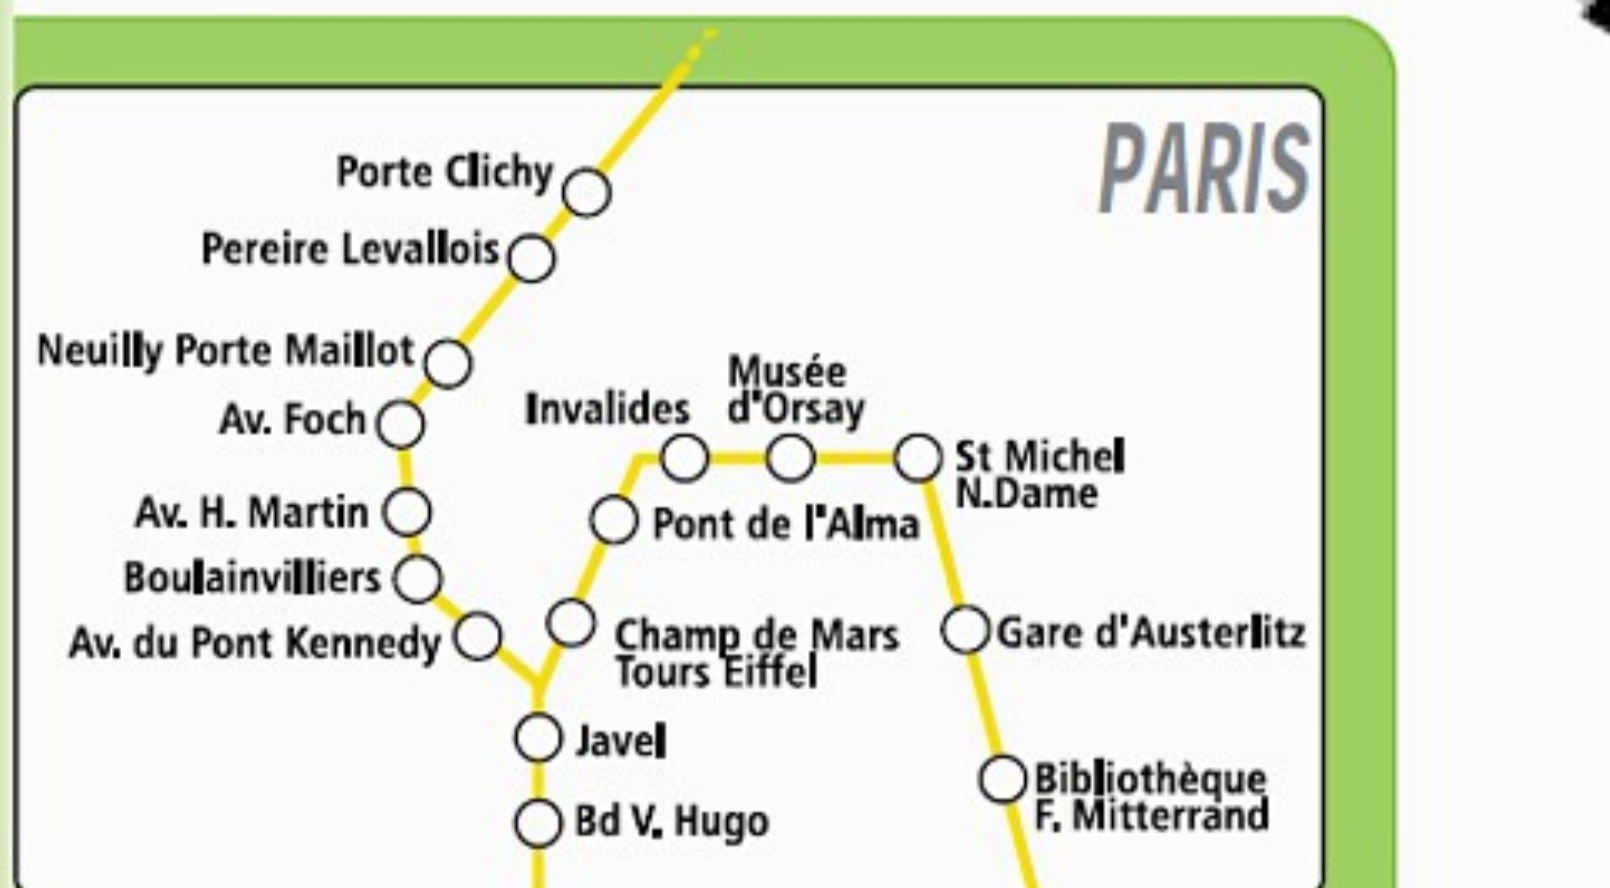

INFORMATIONS

Via - EUtouring.com
Reproduced with Permission

Destination - Tarifs / Fares

DESTINATION	TARIFS FARES	DESTINATION
Orly Ouest/Sud ↔ RER © Pont de Rungis	2,50 €	From Orly Airport to RER © Pont de Rungis station
Orly Ouest/Sud ↔ Paris (via RER ©)*	6,45 €	From Orly Airport to Paris (by train RER ©)*

* en vente dans les gares, stations de metro et automats à Orly Sud et Ouest
on sale only in the stations and the automats located at South and West Orly
Tarifs et horaires susceptibles de modifications
Fares and timetables subject to change

Recommandation

Achetez votre titre de transport dans les automats situés à Orly Sud et Ouest.
Sinon adressez-vous au conducteur.
Merci de faire l'appoint.

Buy your ticket in the automats
located at South and West Orly.
Otherwise ask the driver.
Thanks for making the supplement.

VALIDATION OBLIGATOIRE
dans le véhicule !

OBLIGATORY VALIDATION
in the shuttle !

Legende

— Navette Paris par le train
Shuttle Paris by train

— RER © / RER © train

INFO Bièvre Bus Mobilités

15, avenue Ampère - ZI de Villemilan - 91320 Wissous
Téléphone : 01 60 11 46 20 - Fax : 01 60 11 01 01
Internet : www.parisparletrain.fr
www.transilien.com

TRANSDEV

PARIS PAR LE TRAIN • BY TRAIN

ORLY ▶ PARIS EN 30 mn
[Via RER ©]
JOIN PARIS IN 30 mn

Une navette toutes les 15 minutes

A shuttle every 15 minutes

HORAIRES NAVETTE SHUTTLE TIMETABLES

Aérogares d'Orly ↔ Gare RER ©
Pont de Rungis - Aéroport d'Orly

La navette circule :
de 4h41 à 0h56
from 4.41^{AM} to 0.56^{AM}
NON STOP

À partir
du 11 Décembre 2011
From December, 11 2011

Agence Ta'Komik - RC Versailles 510 188 048 - Novembre 2011 - Ne pas jeter sur la voie publique

NAVETTE

Gare RER © Pont de Rungis ↔ Orly Tech ↔ Orly Ouest ↔ Orly Sud ↔ Gare RER © Pont de Rungis

Fonctionne du lundi au dimanche, tous les jours de l'année

From monday to sunday every day of the year

Gare RER Pt de Rungis						05:39	05:54			06:24	06:39	06:54	07:09	07:24	07:39	07:54	08:09	08:25	08:40	08:55	09:09	09:25	09:40	09:55
Orly Tech						05:41	05:56			06:26	06:41	06:56	07:11	07:26	07:41	07:56	08:11	08:27	08:42	08:57	09:11	09:27	09:42	09:57
Orly Ouest						05:46	06:01			06:31	06:46	07:01	07:16	07:31	07:46	08:01	08:16	08:32	08:47	09:02	09:16	09:32	09:47	10:02
Orly Sud	04:41	04:56	05:11	05:26	05:41	05:56	06:11	06:25	06:41	06:56	07:11	07:26	07:41	07:56	08:11	08:26	08:42	08:57	09:12	09:26	09:42	09:57	10:12	
Gare RER Pt de Rungis	04:48	05:03	05:18	05:33	05:48	06:03	06:18	06:32	06:48	07:03	07:18	07:33	07:48	08:03	08:18	08:33	08:49	09:04	09:19	09:33	09:49	10:04	10:19	

Gare RER Pt de Rungis	10:10	10:25	10:40	10:55	11:10	11:25	11:40	11:55	12:10	12:25	12:40	12:55	13:10	13:25	13:40	13:55	14:10	14:25	14:40	14:55	15:10	15:25	15:40
Orly Tech	10:12	10:27	10:42	10:57	11:12	11:27	11:42	11:57	12:12	12:27	12:42	12:57	13:12	13:27	13:42	13:57	14:12	14:27	14:42	14:57	15:12	15:27	15:42
Orly Ouest	10:17	10:32	10:47	11:02	11:17	11:32	11:47	12:02	12:17	12:32	12:47	13:02	13:17	13:32	13:47	14:02	14:17	14:32	14:47	15:02	15:17	15:32	15:47
Orly Sud	10:27	10:42	10:57	11:11	11:27	11:41	11:56	12:11	12:26	12:41	12:56	13:11	13:26	13:41	13:56	14:11	14:26	14:41	14:56	15:11	15:25	15:40	15:55
Gare RER Pt de Rungis	10:34	10:49	11:04	11:18	11:34	11:48	12:03	12:18	12:33	12:48	13:03	13:18	13:33	13:48	14:03	14:18	14:33	14:48	15:03	15:18	15:32	15:47	16:02