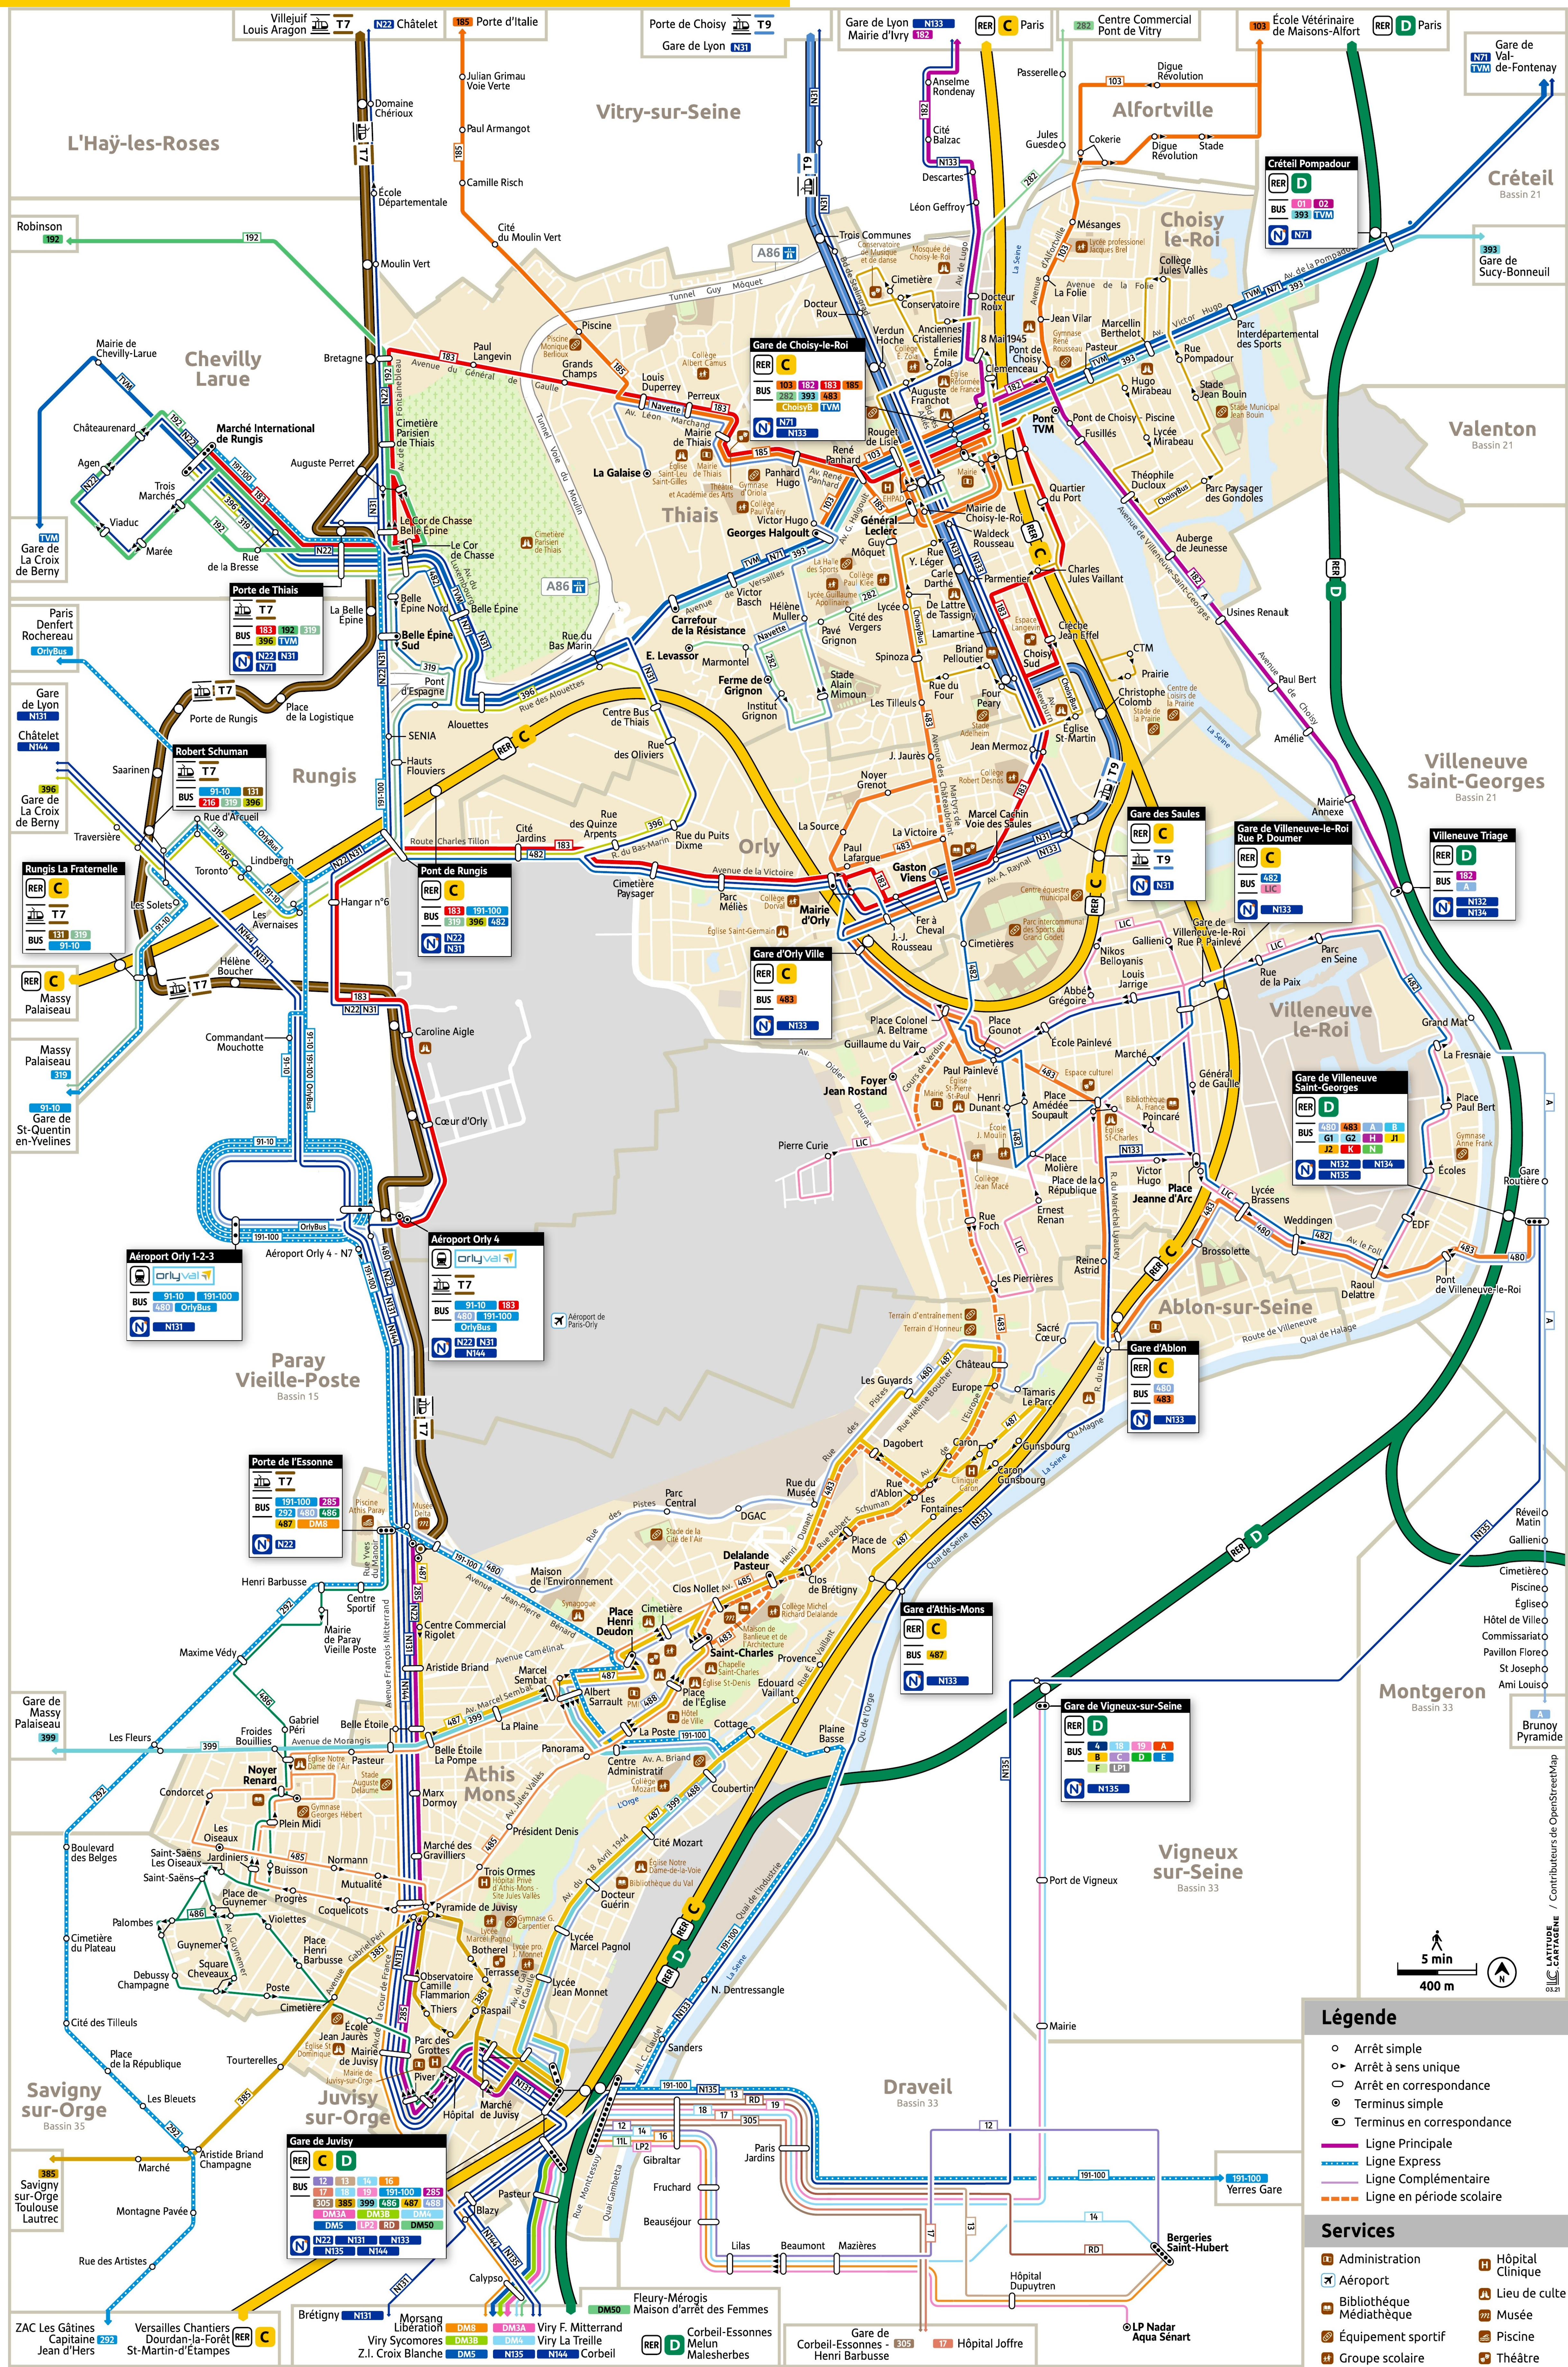

22 Plan de réseau
Secteur du Grand Orly

Jan 2021 Paris Transport systems

Grand Orly regional map with additional public transport options

Légende

- Arrêt simple
- Arrêt à sens unique
- Arrêt en correspondance
- Terminus simple
- Terminus en correspondance
- Ligne Principale
- Ligne Express
- Ligne Complémentaire
- Ligne en période scolaire

Including direct button links for the latest detailed maps and timetables on each line showing street plans, stops and connections.

RER and train lines

Tram lines

Bus lines

Paris city daytime bus lines for Orly Airport

Bus station plans of gates and bus numbers

Related Paris transport systems

- M Paris Metro Maps
- RER RER train lines
- BUS Paris buses
- N Paris night buses
- T Tramway lines
- Batobus Batobus river bus
- Velib Velib bike hire
- CDG CDG Airport shuttle services
- ORLY Orly Airport shuttle services

- Paris Metro Maps
- Orly Airports shuttle services
- CDG Airport shuttle services
- RER train lines
- Paris tramway lines
- Paris buses