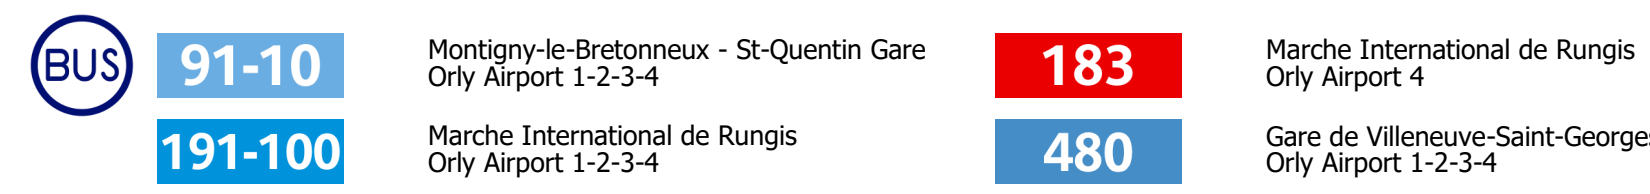

Dedicated shuttle bus services for Orly Airport