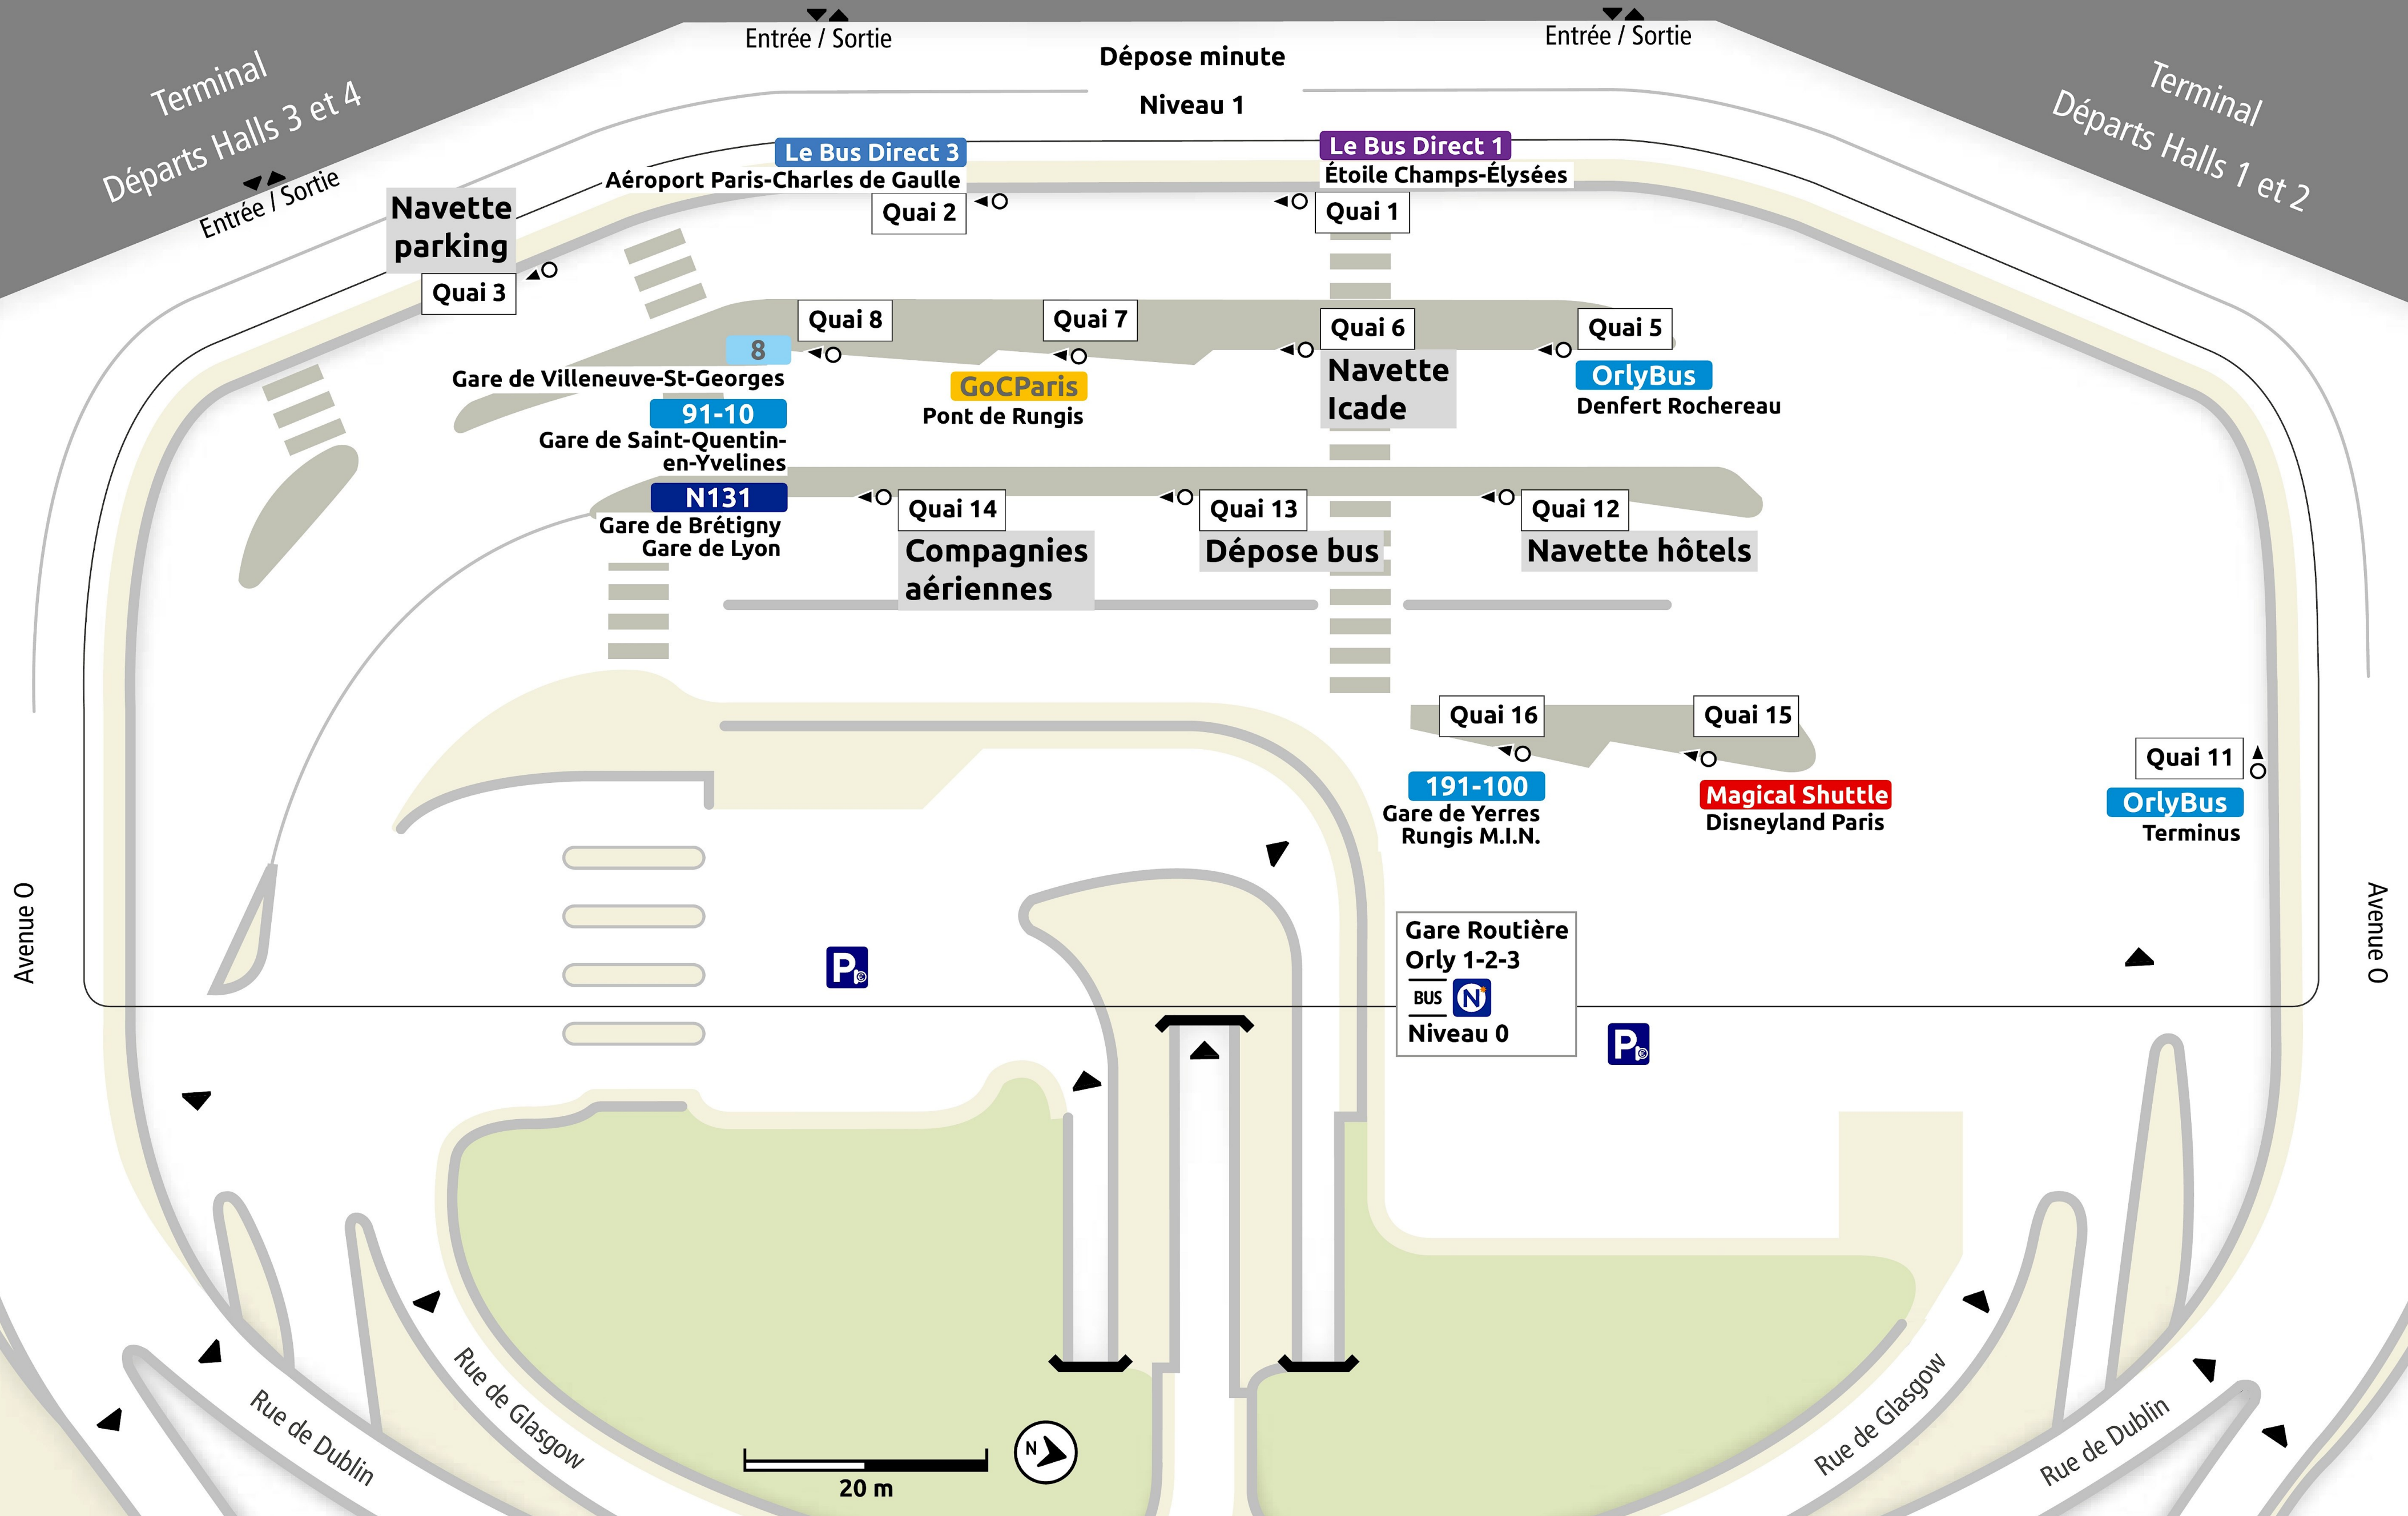

Orly Airport 1, 2, 3 bus station map

Bus station map showing bus gates and numbers for Paris Orly Airport terminals 1, 2, 3

Via - EUtouring.com

[Orly Airport Transport Options](#)

Plan de lieu

Gare Routière Orly 1-2-3

Orly Airport Plans

Paris tourist information
www.eutouring.com

© EUtouring.com

Related Paris transport maps

- [Paris Metro Maps](#)
- [Orly Airports shuttle services](#)
- [CDG Airport shuttle services](#)
- [RER train lines](#)
- [Paris tramway lines](#)
- [Paris buses](#)