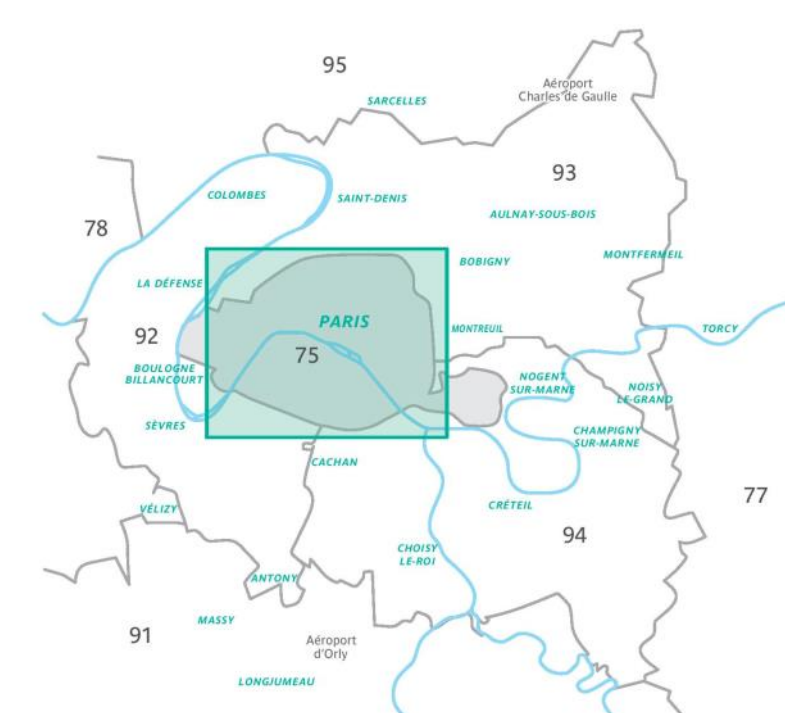

Regional Paris night buses map

Noctilien map of Paris night buses with main bus stops and zones around Ile-de-France

Via - Eutouring.com

helping you discover more of Paris

Noctilien Night Buses

Secteur Paris

Transports en Île-de-France

Plan du réseau Noctilien de 0h30 à 5h30

Paris night bus maps

Paris night bus numbers

With direct button links for the latest online detailed Noctilien maps showing all Paris night bus stops, timetables and transport connections.

Paris night bus lines

N01	N02	N11	N12
N13	N14	N15	N16
N21	N22	N23	N24
N31	N32	N33	N34
N35	N41	N42	N43
N44	N45	N51	N52
N53	N61	N62	N63
N66	N71	N122	N130
N131	N132	N133	N134
N135	N140	N141	N142
N143	N144	N145	N150
N151	N152	N153	N154

Related Paris transport systems

- Paris Metro Maps
- RER train lines
- Paris buses
- Paris night buses
- Tramway lines
- Batobus river bus
- Velib bike hire
- CDG Airport shuttle services
- Orly Airport shuttle services

Paris public transport systems