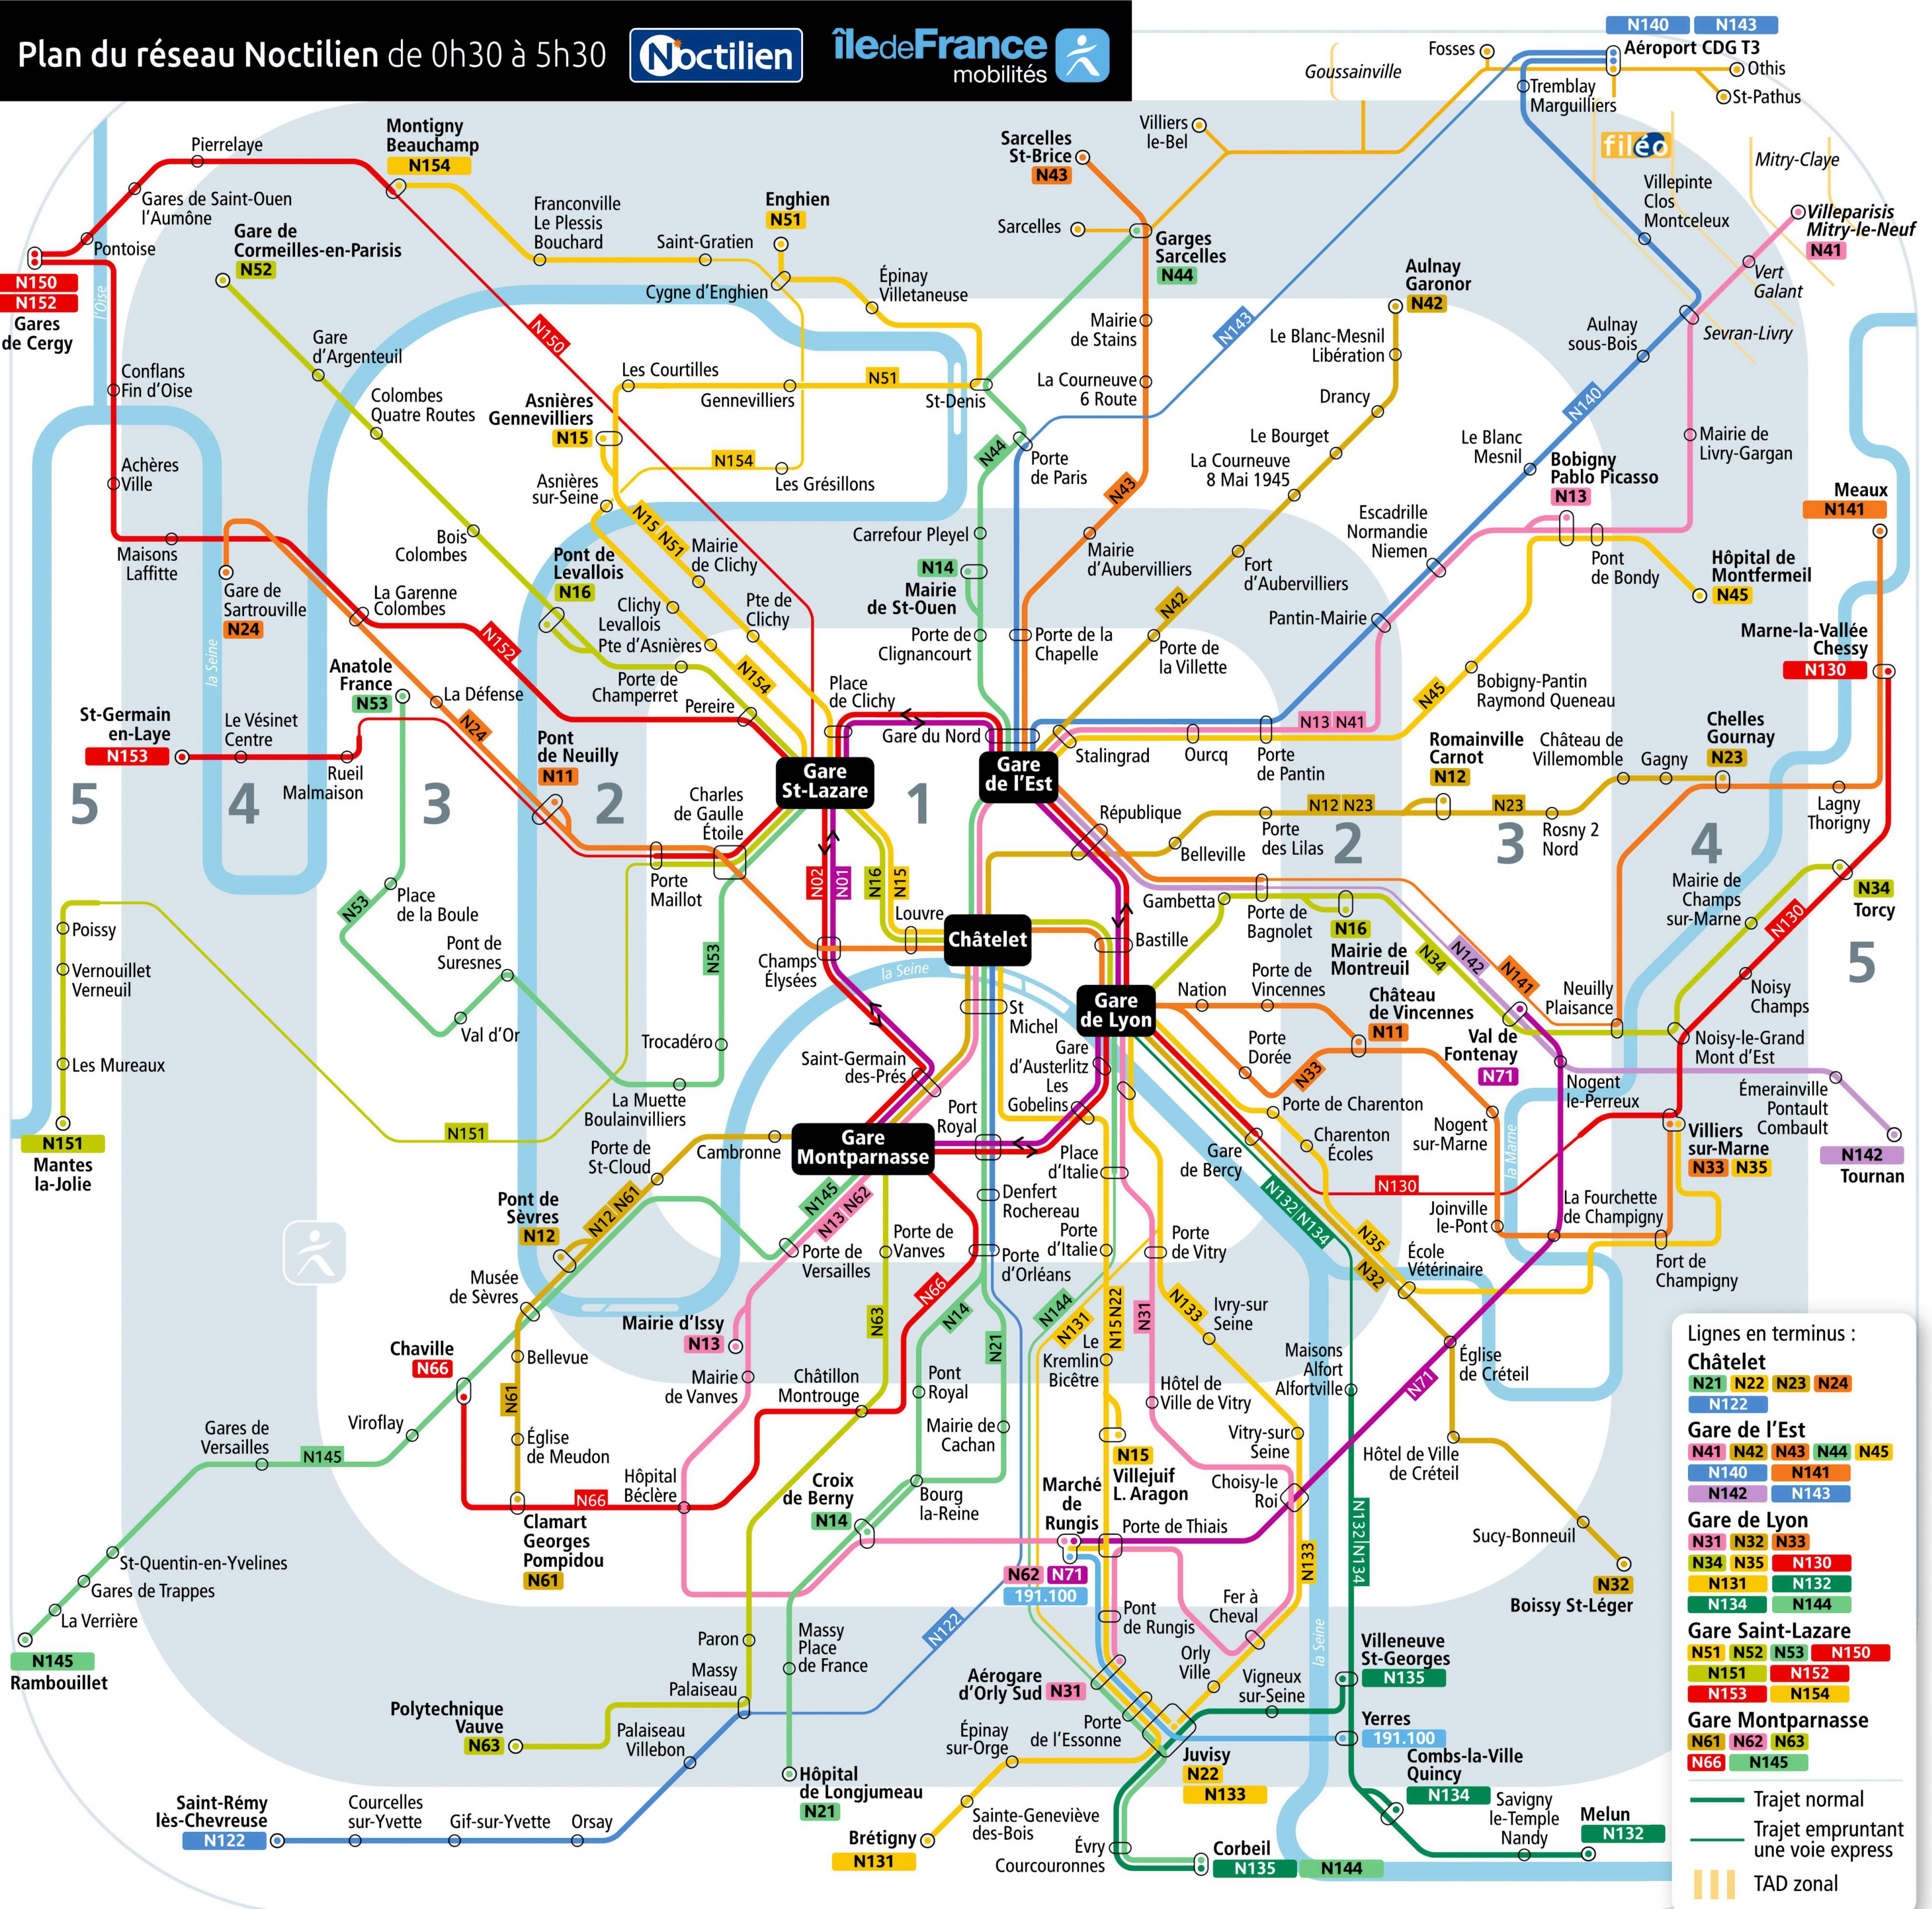

## Plan du réseau Noctilien de 0h30 à 5h30

Paris night bus maps

### Paris night bus lines

N01	N02	N11	N12
N13	N14	N15	N16
N21	N22	N23	N24
N31	N32	N33	N34
N35	N41	N42	N43
N44	N45	N51	N52
N53	N61	N62	N63
N66	N71	N122	N130
N131	N132	N133	N134
N135	N140	N141	N142
N143	N144	N145	N150
N151	N152	N153	N154

### Related Paris transport systems

- Paris Metro Maps
- RER train lines
- Paris buses
- Paris night buses
- Tramway lines
- Batobus river bus
- Velib bike hire
- CDG Airport shuttle services
- Orly Airport shuttle services

Paris public transport systems