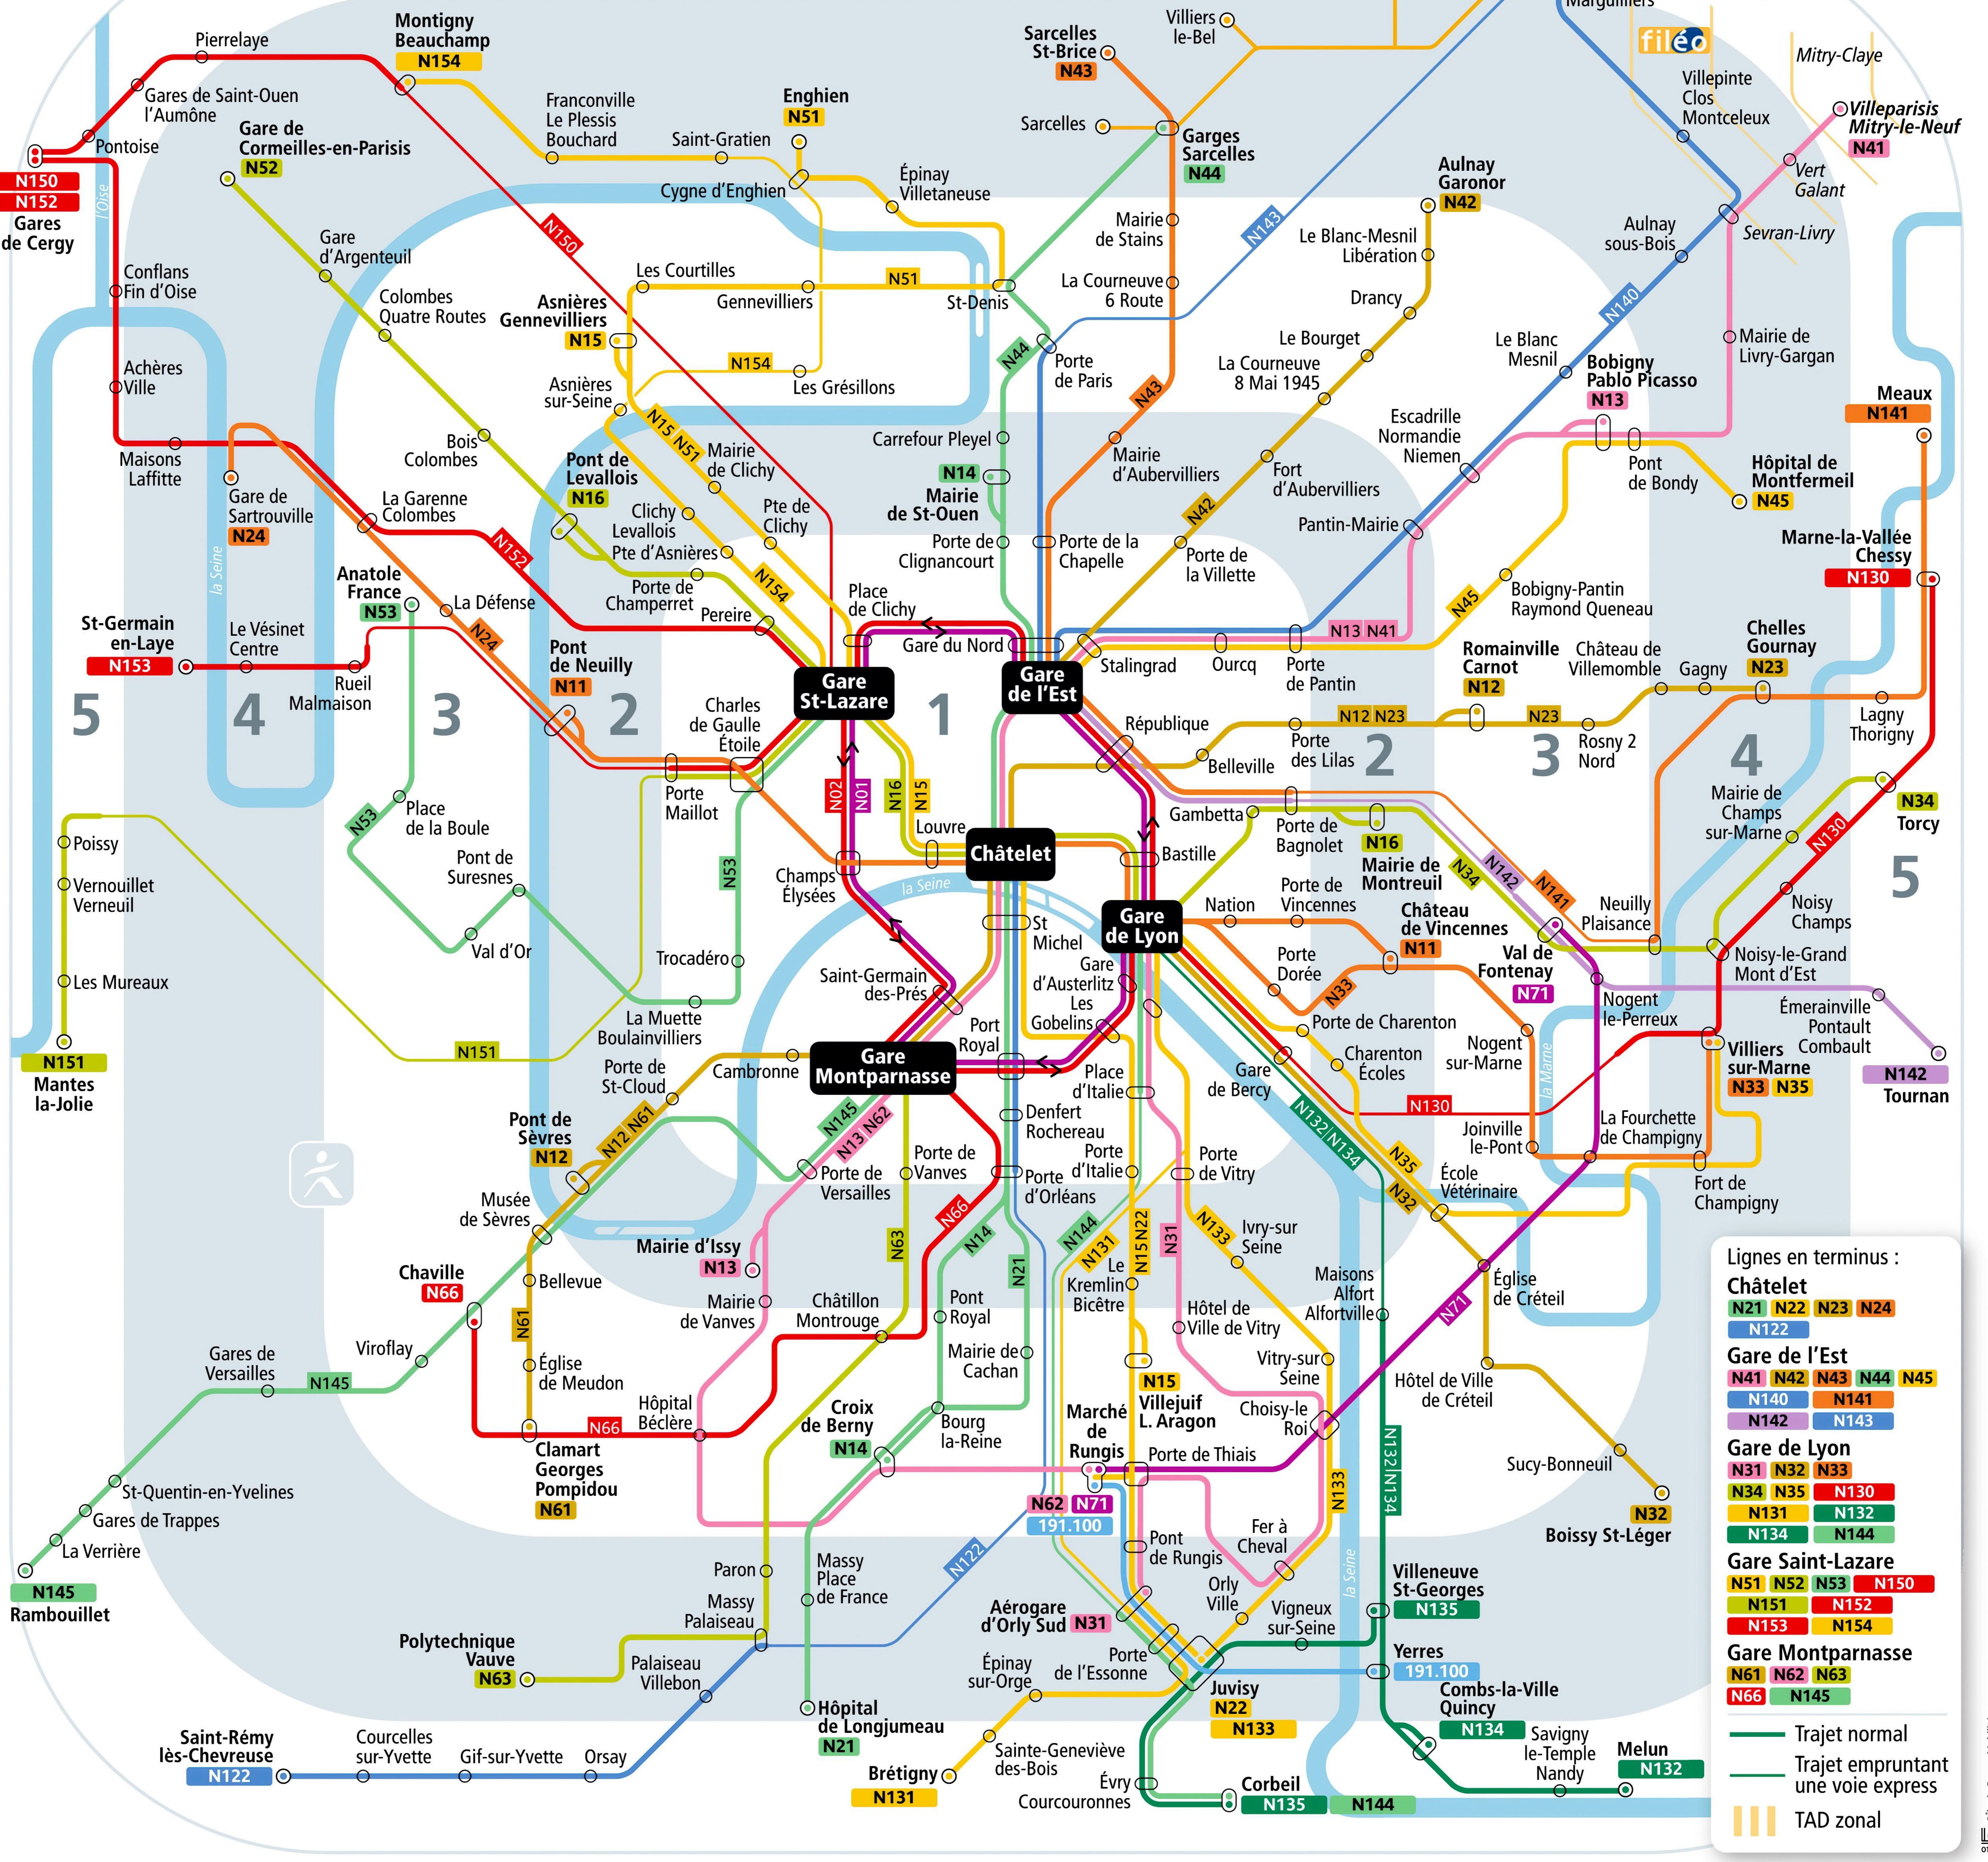

Regional Paris night buses map

Noctilien map of Paris night buses with main bus stops and zones around Ile-de-France

Noctilien Night Buses
Secteur Paris
Transports en Ile-de-France

Plan du réseau Noctilien de 0h30 à 5h30

Paris night bus numbers

With direct button links for the latest online detailed Noctilien maps showing all Paris night bus stops, timetables and transport connections.

Paris night bus lines

N01	N02	N11	N12
N13	N14	N15	N16
N21	N22	N23	N24
N31	N32	N33	N34
N35	N41	N42	N43
N44	N45	N51	N52
N53	N61	N62	N63
N66	N71	N122	N130
N131	N132	N133	N134
N135	N140	N141	N142
N143	N144	N145	N150
N151	N152	N153	N154

- Related Paris transport systems
- M Paris Metro Maps
 - RER RER train lines
 - BUS Paris buses
 - N Paris night buses
 - T Tramway lines
 - Batobus Batobus river bus
 - Velib Velib bike hire
 - CDG CDG Airport shuttle services
 - ORLY Orly Airport shuttle services

Lignes en terminus :

Châtelet
N21 N22 N23 N24
N122

Gare de l'Est
N41 N42 N43 N44 N45
N140 N141
N142 N143

Gare de Lyon
N31 N32 N33
N34 N35 N130
N131 N132
N134 N144

Gare Saint-Lazare
N51 N52 N53 N150
N151 N152
N153 N154