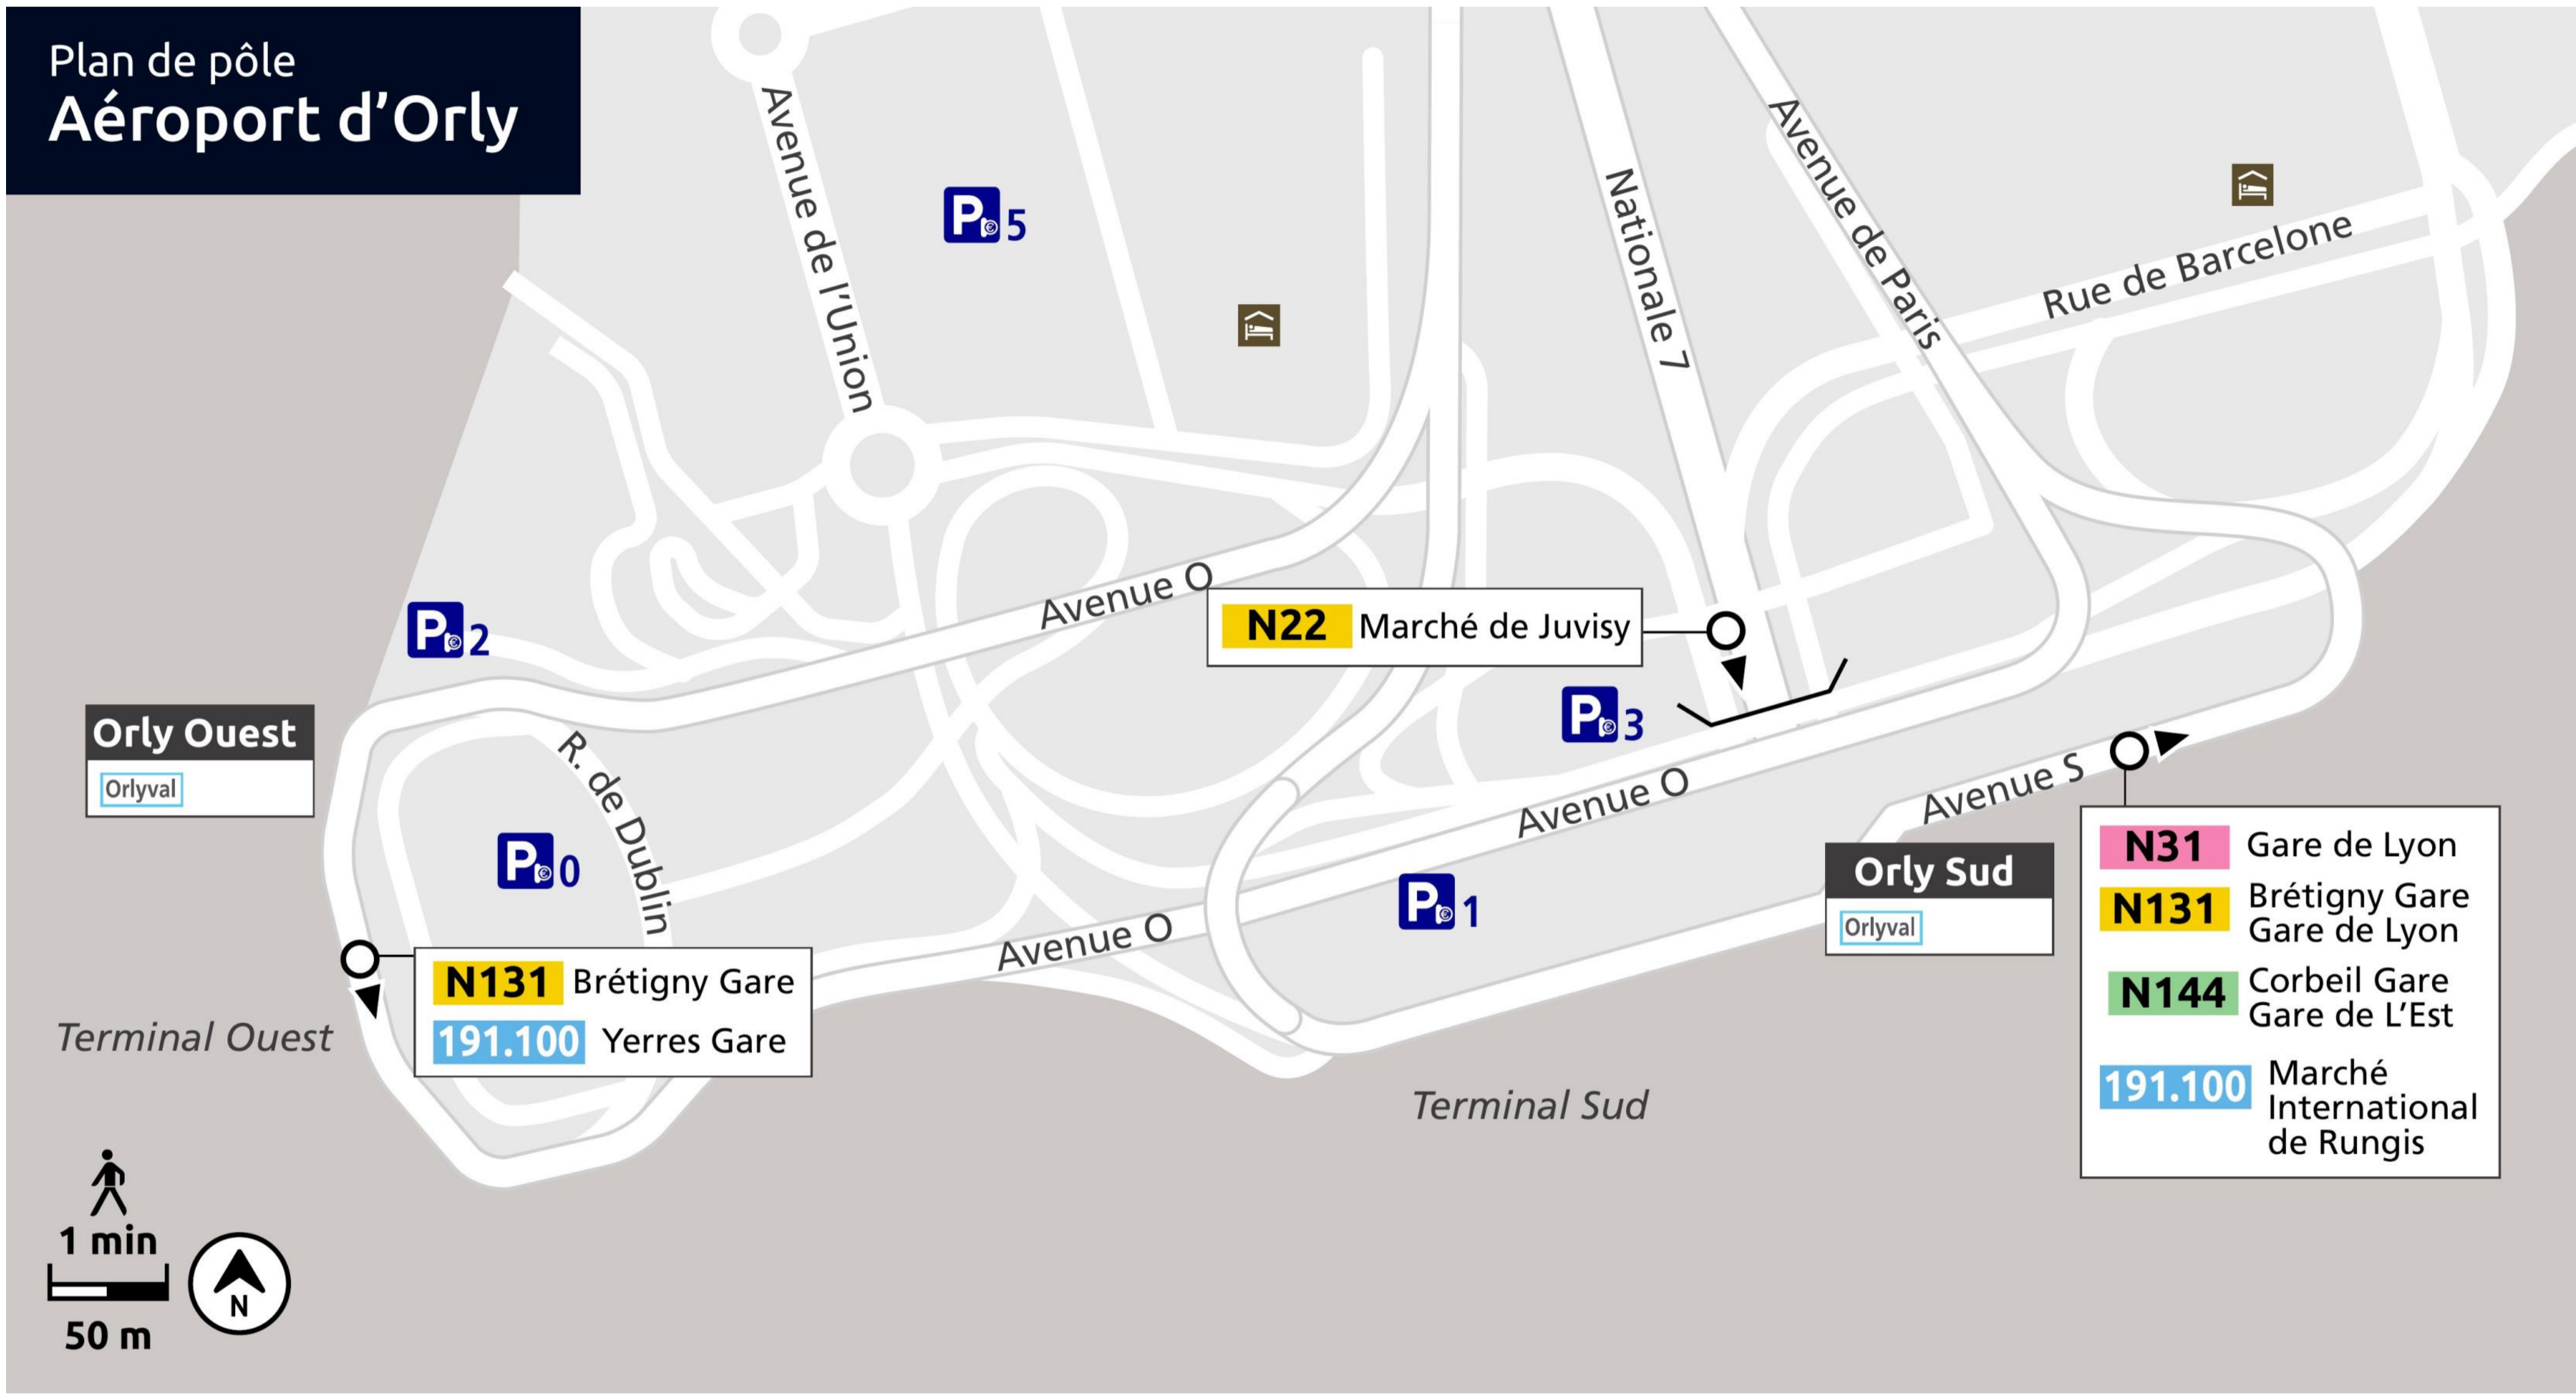

Paris night buses Orly Airport

Noctilien bus map and street plan of Paris night bus stops and numbers at Orly Airport terminals

Via - EUtouring.com
helping you discover more of Paris

Noctilien Paris night buses

Paris Orly airport night bus numbers
With direct button links for the latest online detailed Noctilien maps showing all Paris night bus stops, time-tables and transport connections.

- Paris night bus lines
- N22 N31 N131 N144
 - 191-100

Orly Airport transport options

Paris public transport systems

Plan de pôle **Aéroport d'Orly**

Paris tourist information
www.eutouring.com

© EUtouring.com

Related Paris transport maps

- [Paris Metro Maps](#)
- [Orly Airport shuttle services](#)
- [CDG Airport shuttle services](#)
- [RER train lines](#)
- [Paris tramway lines](#)
- [Paris buses](#)