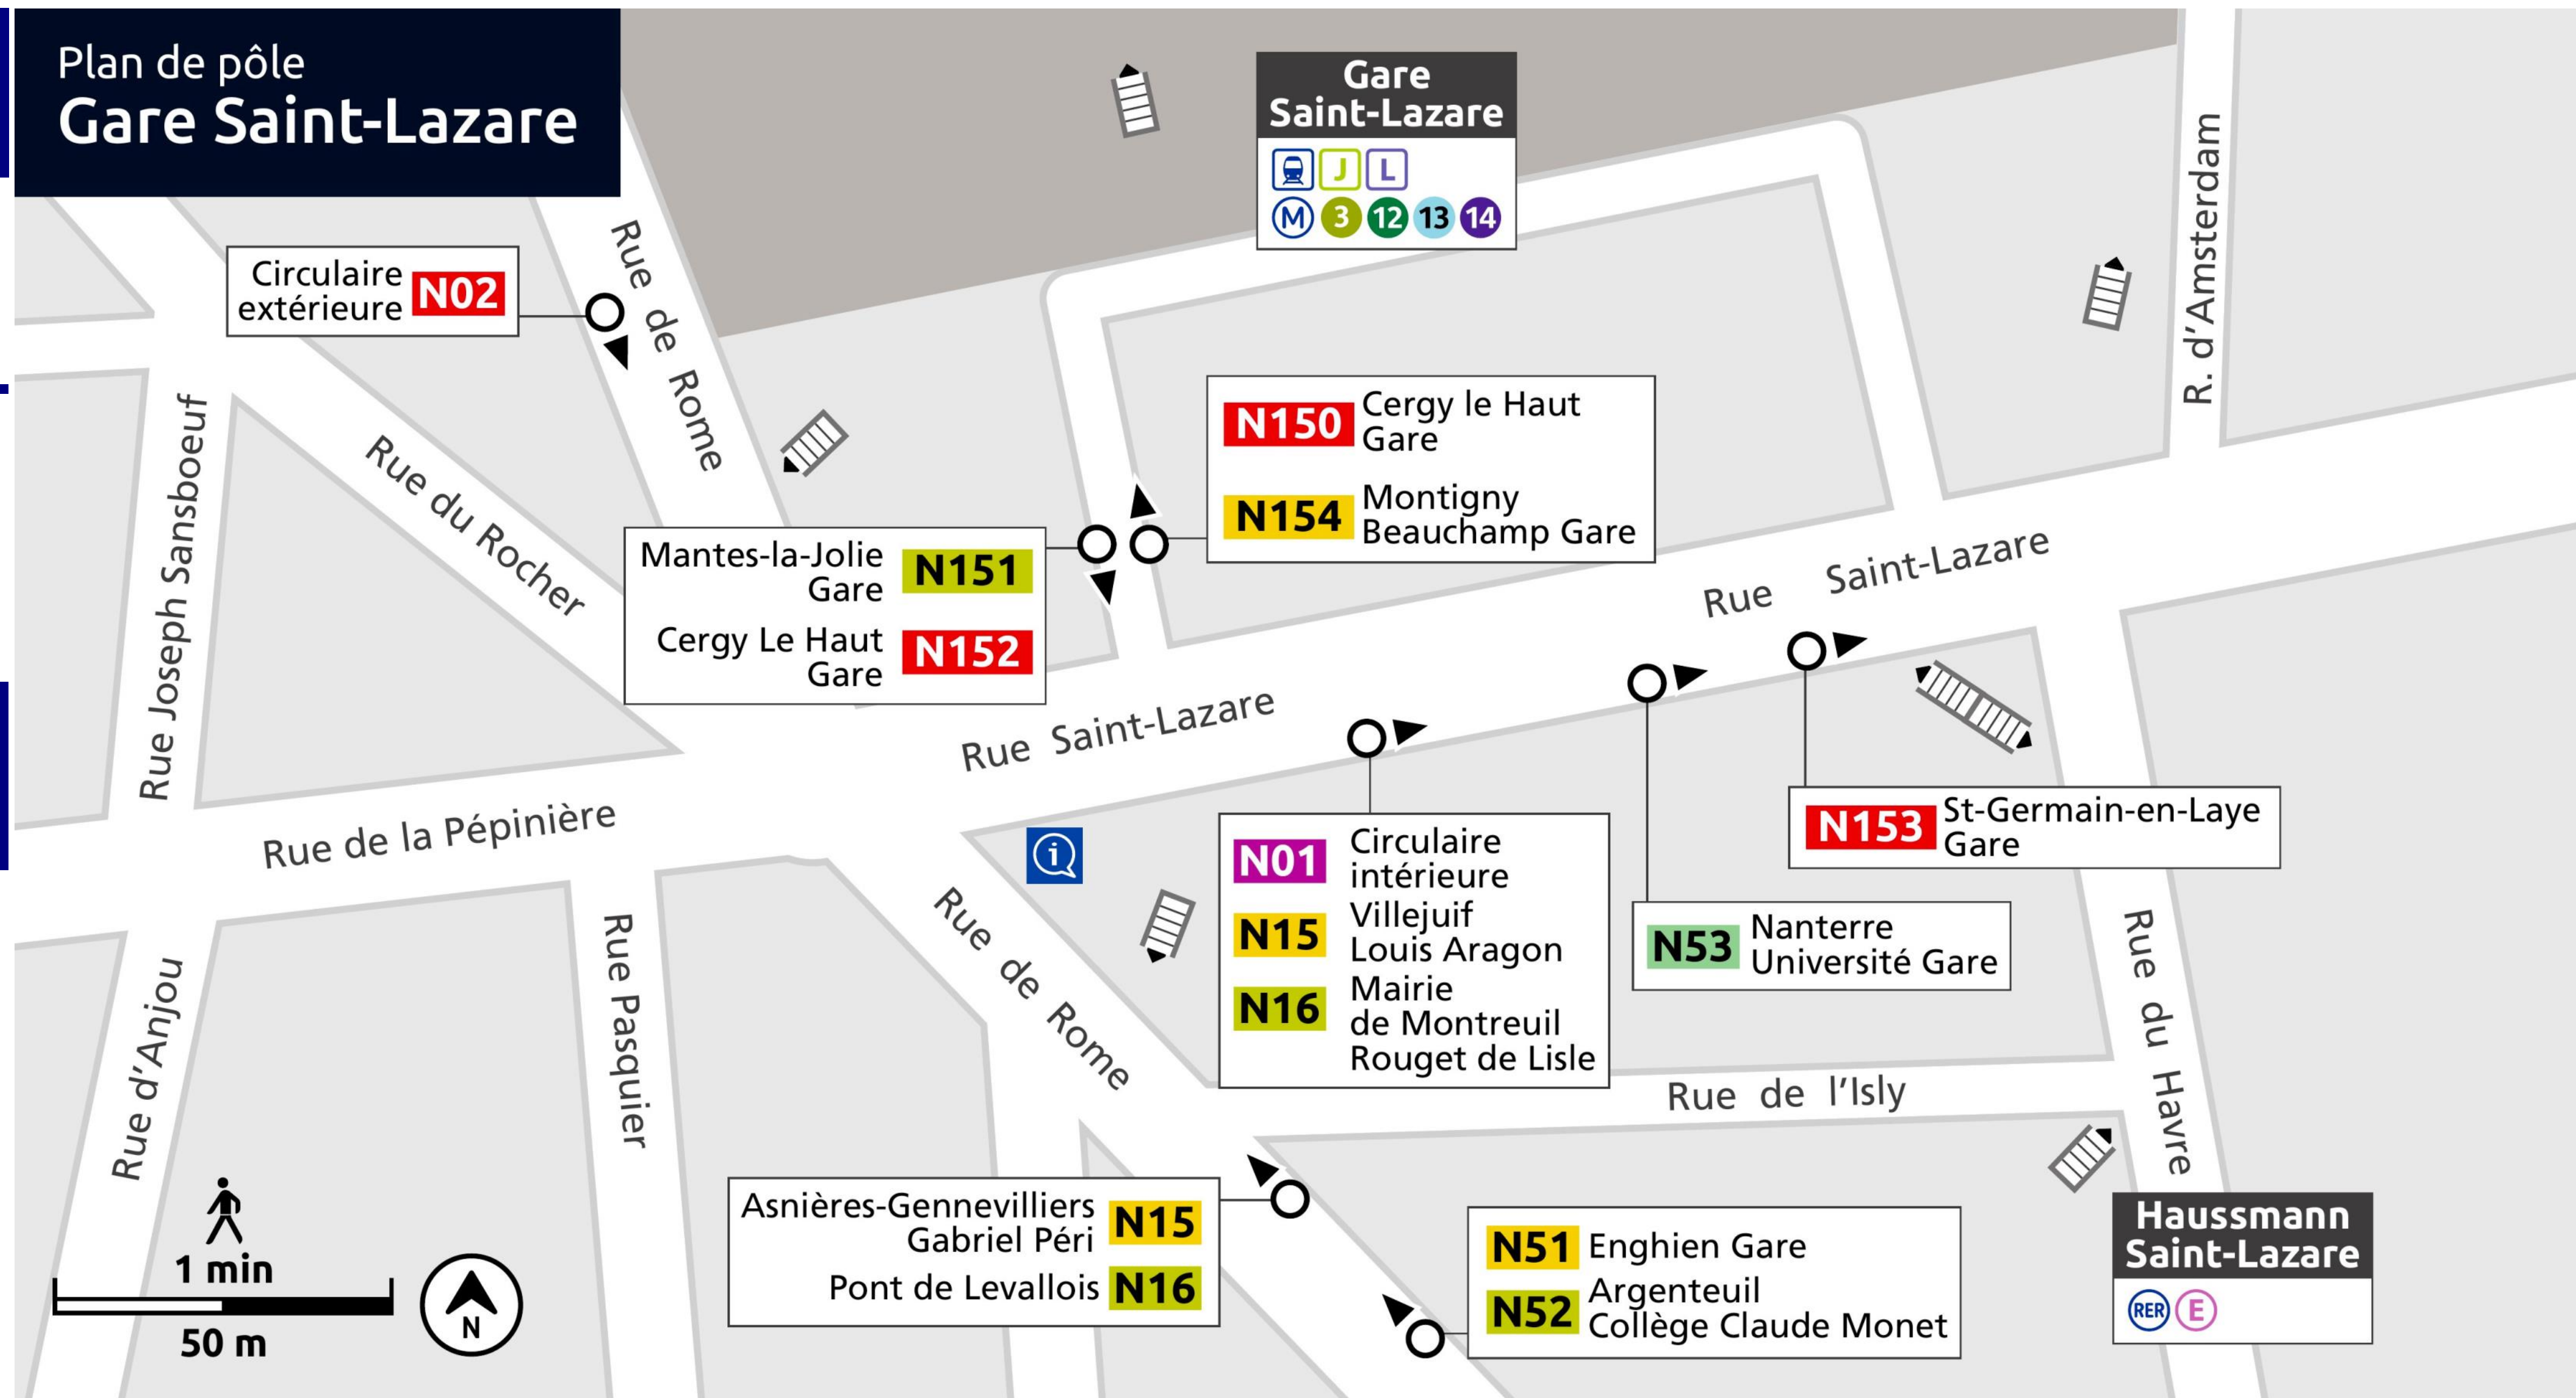

Paris night buses Gare Saint-Lazare

Street plan of Noctilien Paris night bus stops with bus numbers around the Gare Saint-Lazare area

Via - EUtouring.com

helping you discover more of Paris

Noctilien

Paris night buses

[Paris night bus maps](#)

Gare Saint-Lazare Paris night bus numbers

With direct links for the latest online detailed Noctilien maps showing all Paris night bus stops, timetables and transport connections.

Paris night bus lines

- N01 N02 N15 N16
- N51 N52 N53 N150
- N151 N152 N153 N154

[Paris public transport systems](#)

Plan de pôle Gare Saint-Lazare

Paris tourist information
www.eutouring.com

© EUtouring.com

Related Paris transport maps

- [Paris Metro Maps](#)
- [Orly Airport shuttle services](#)
- [CDG Airport shuttle services](#)
- [RER train lines](#)
- [Paris tramway lines](#)
- [Paris buses](#)