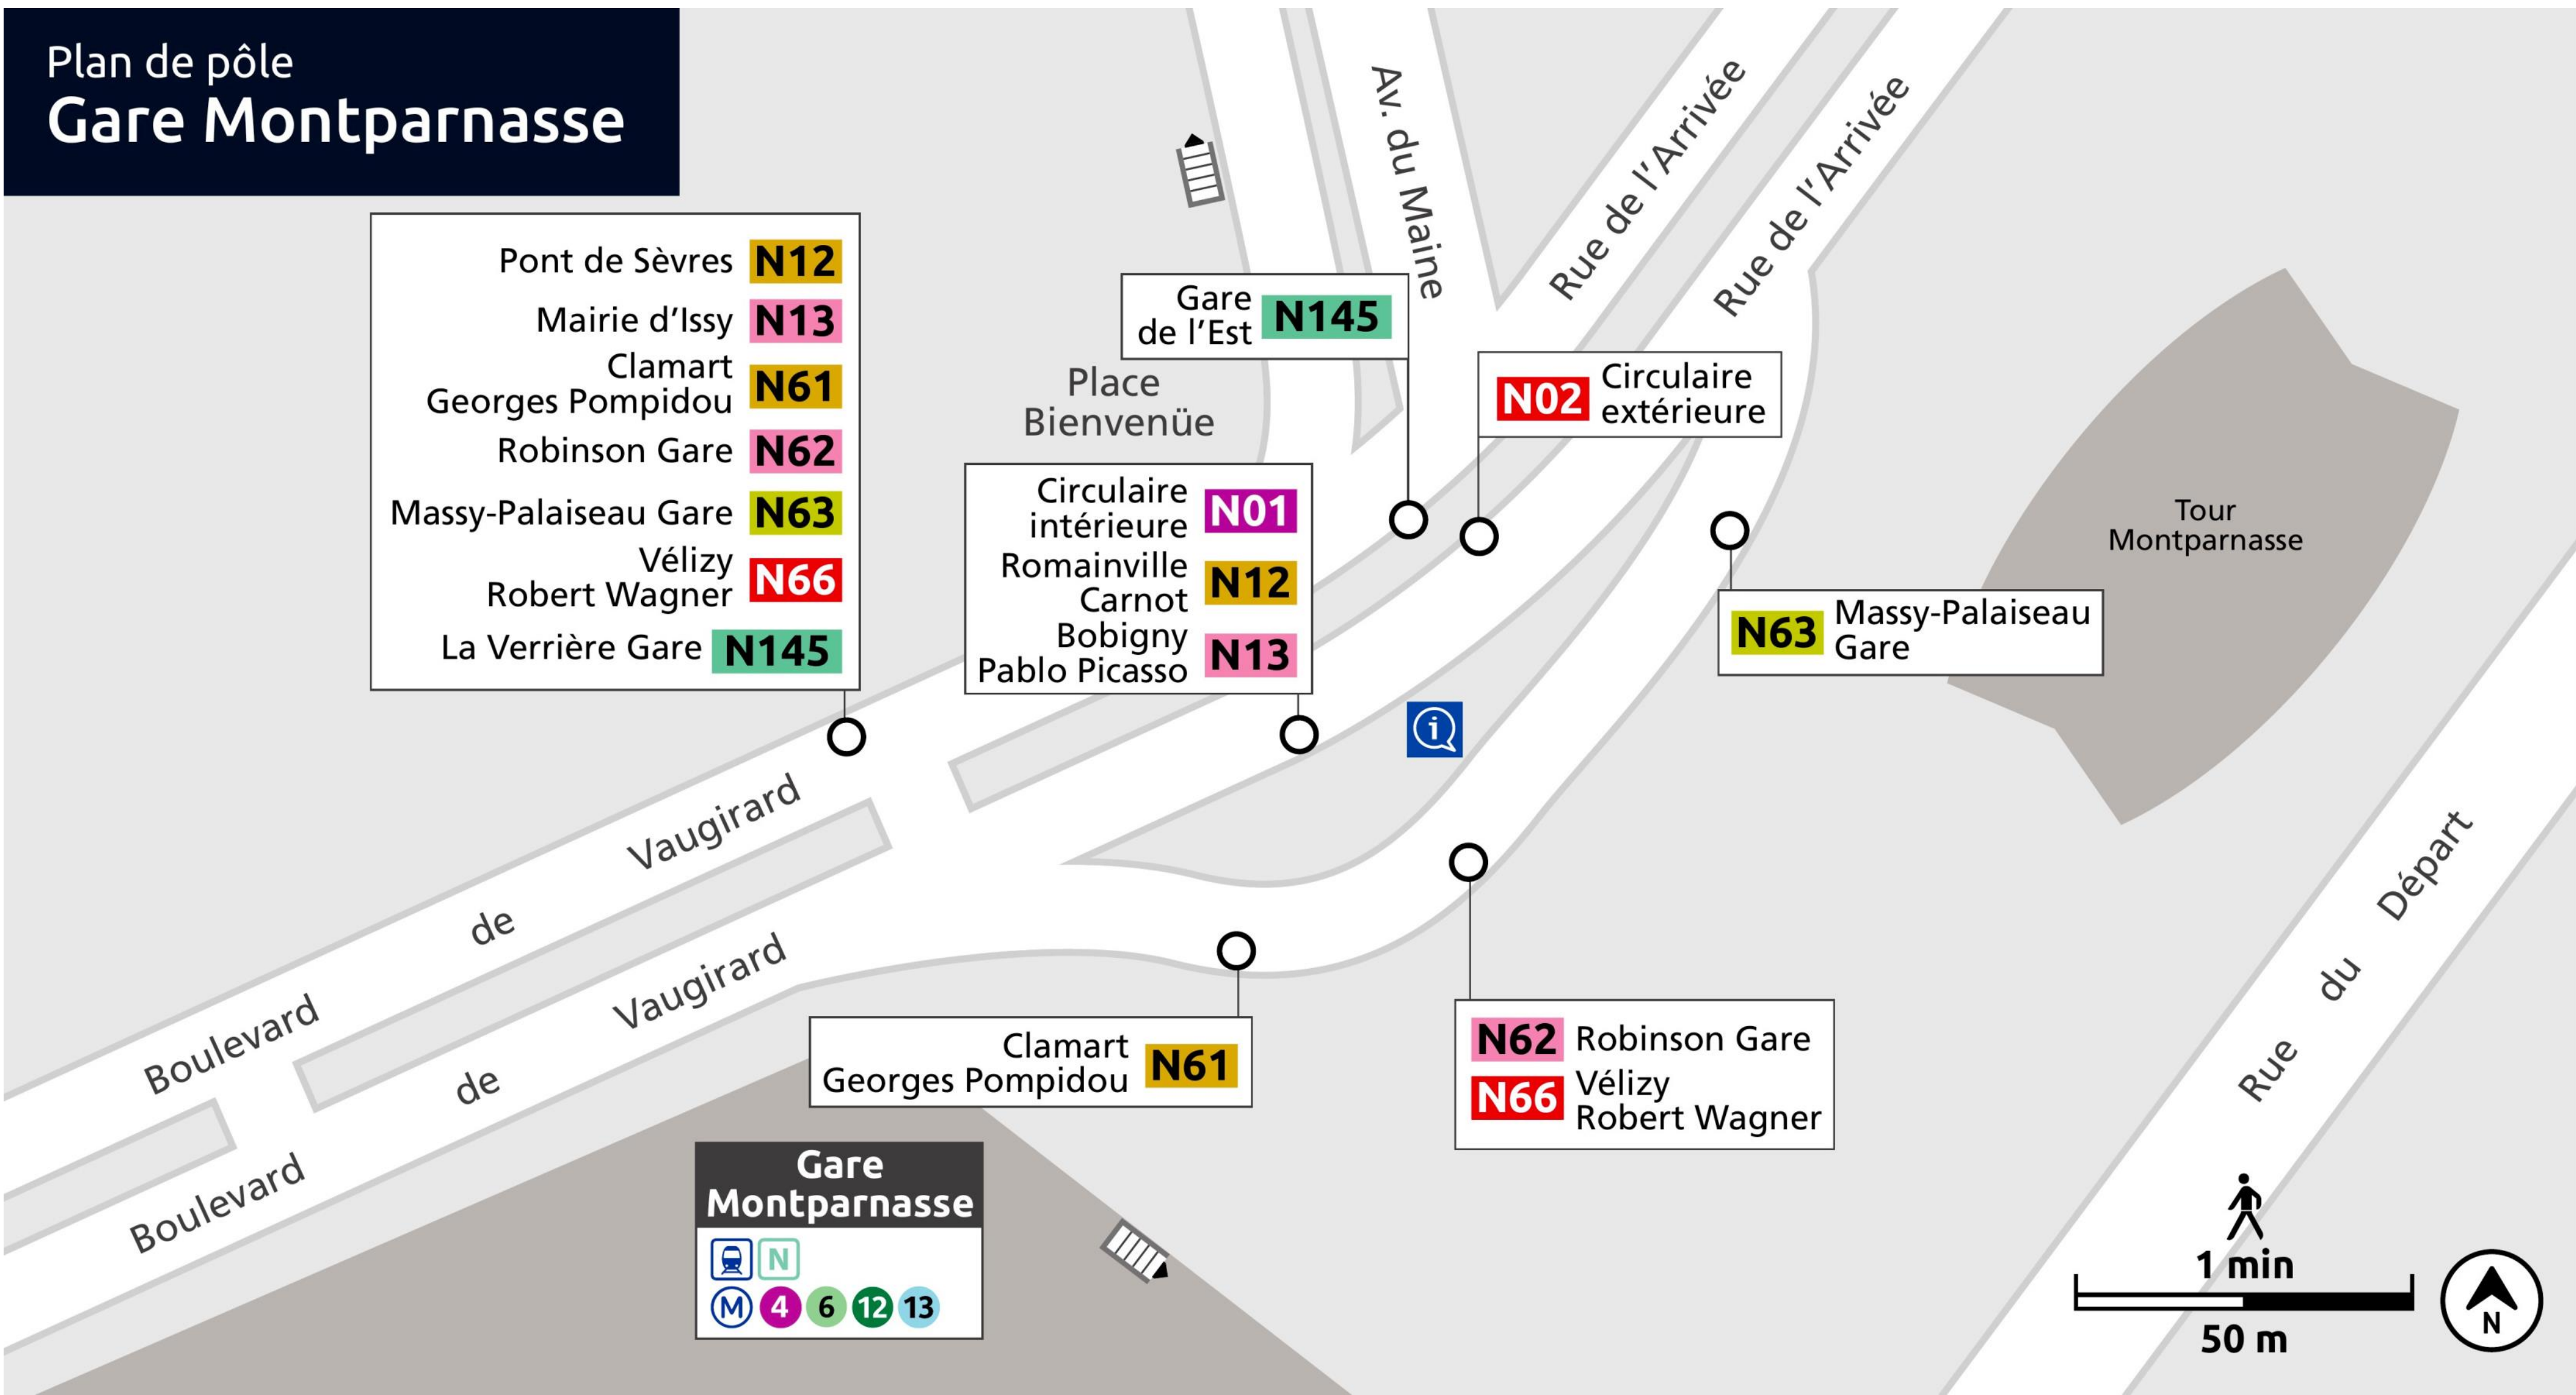

Paris night buses Gare Montparnasse

Street plan of Noctilien Paris night bus stops with bus numbers around the Gare Montparnasse area

Via - EUtouring.com
helping you discover more of Paris

Noctilien

Paris night buses [Paris night bus maps](#)

Gare Montparnasse Paris night bus numbers

With direct links for the latest online detailed Noctilien maps showing all Paris night bus stops, timetables and transport connections.

Paris night bus lines

- N01 N02 N12 N13
- N61 N62 N63 N66
- N145

Paris public transport systems

Plan de pôle Gare Montparnasse

Paris tourist information
www.eutouring.com

© EUtouring.com

Related Paris transport maps

- [Paris Metro Maps](#)
- [Orly Airport shuttle services](#)
- [CDG Airport shuttle services](#)
- [RER train lines](#)
- [Paris tramway lines](#)
- [Paris buses](#)