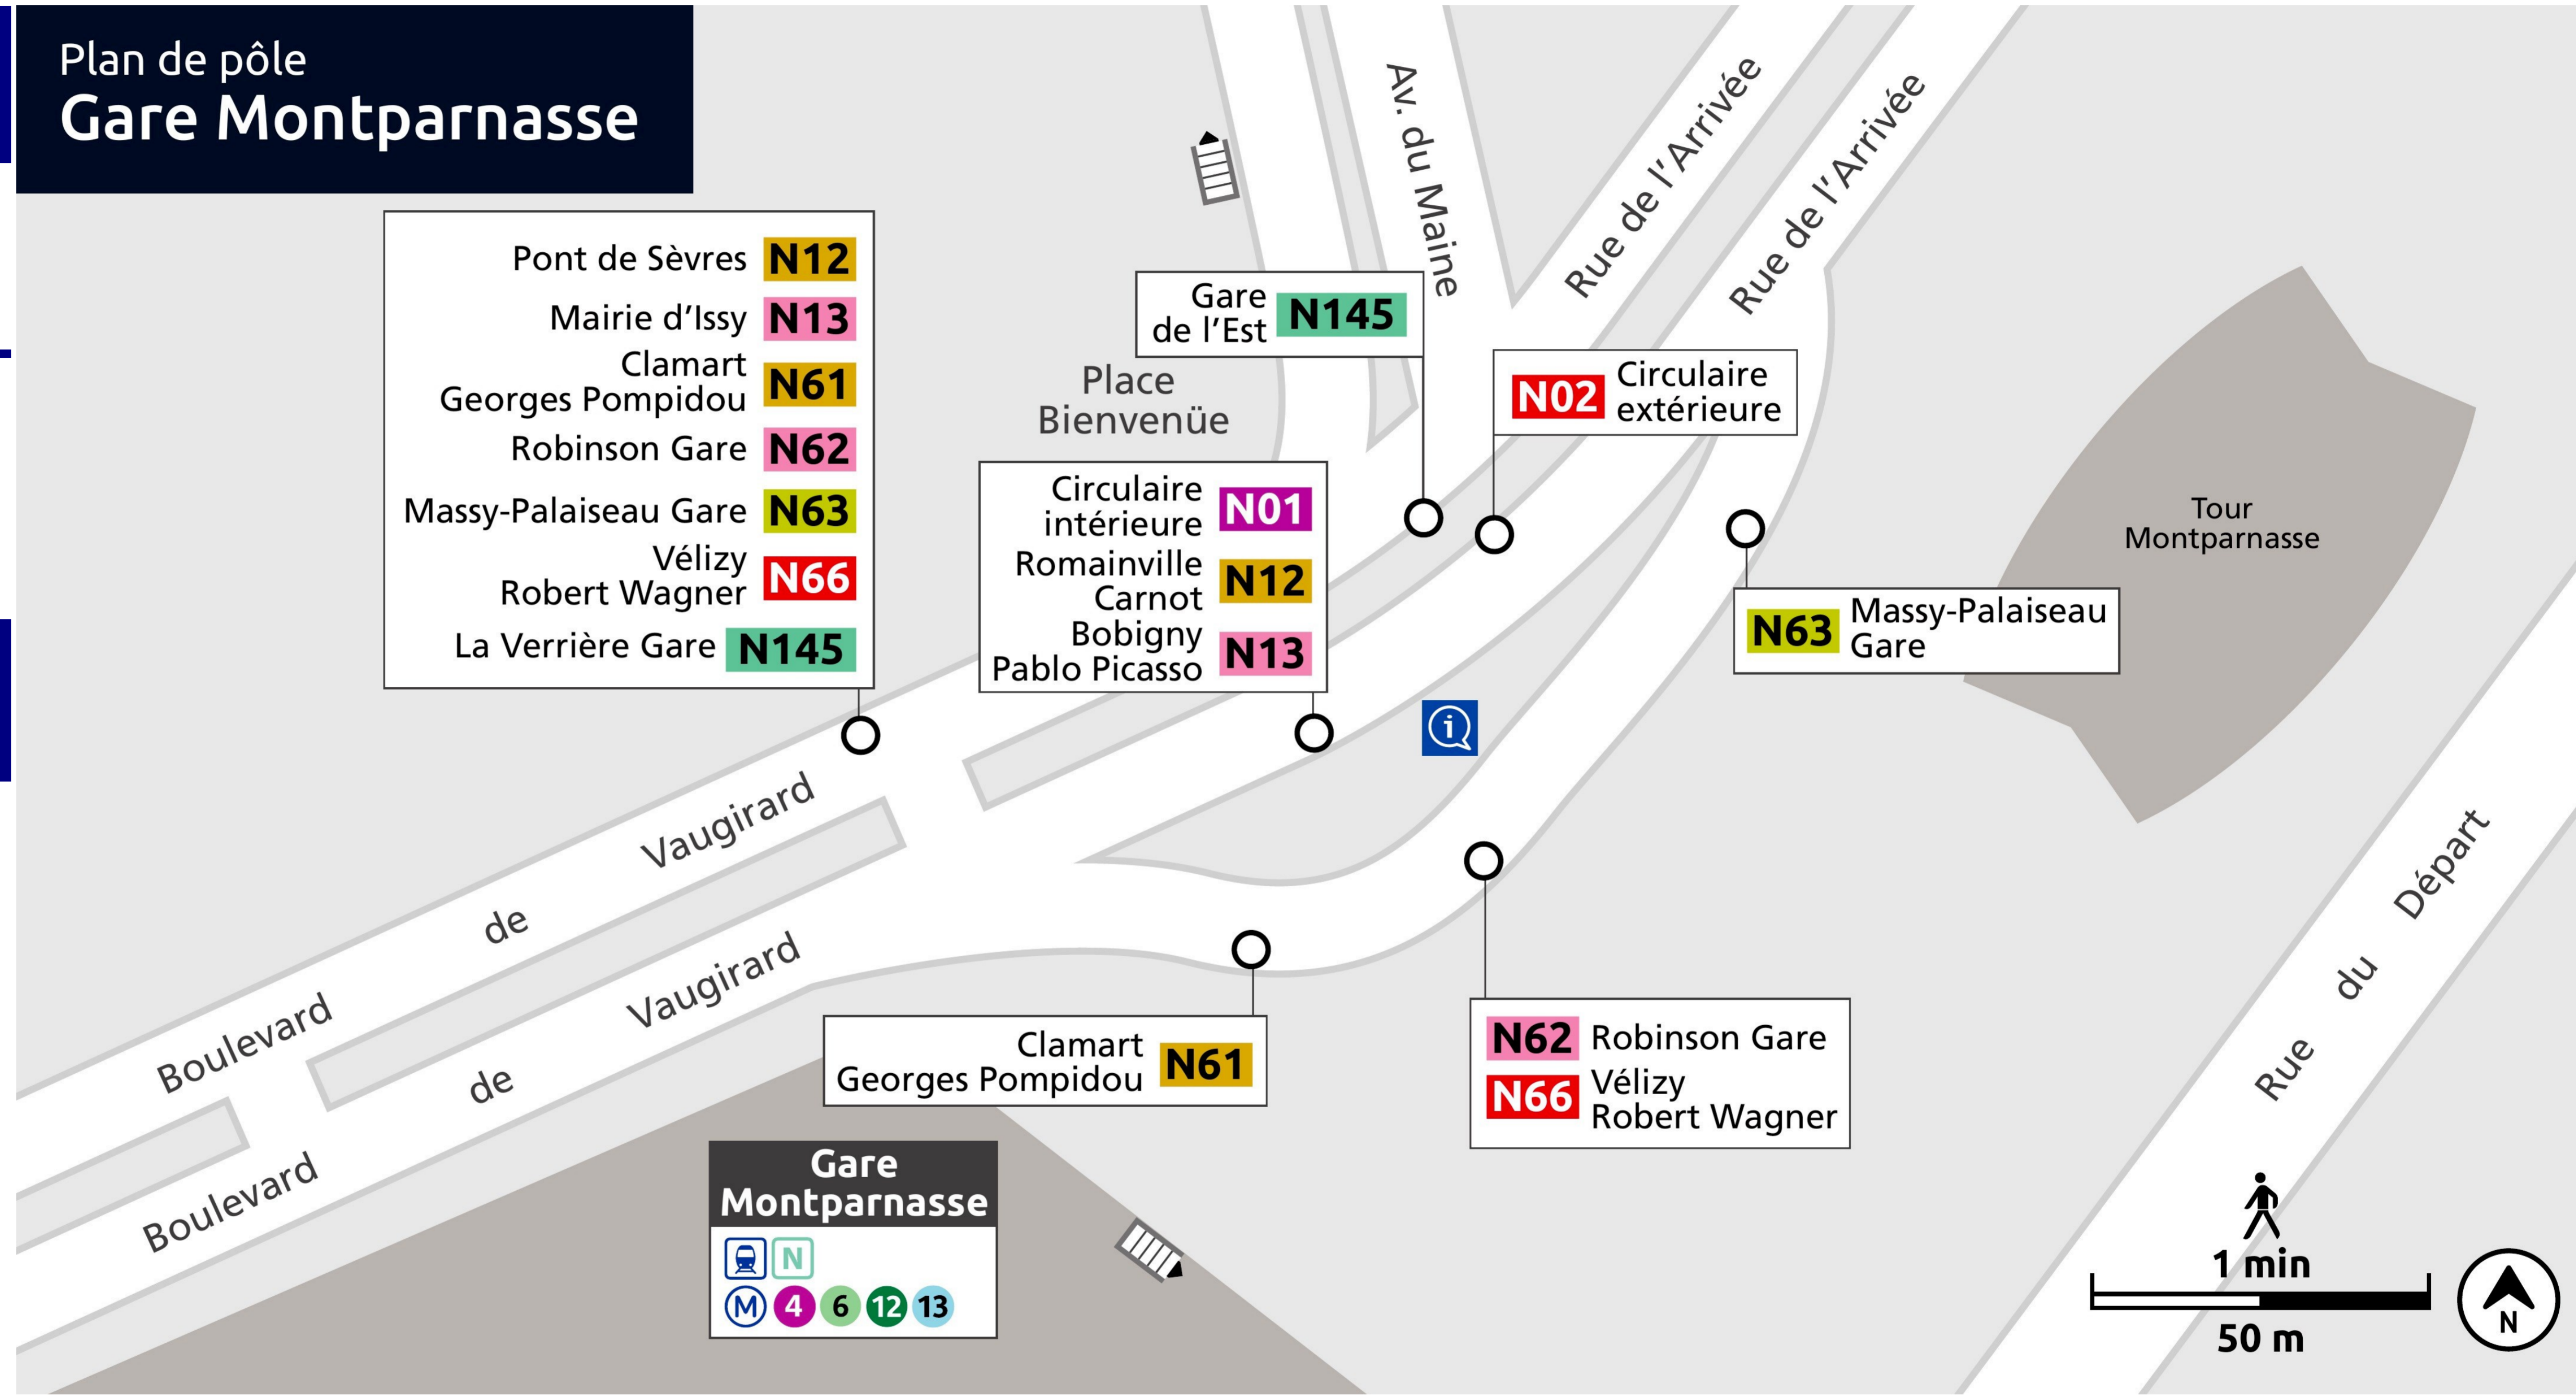

Paris night buses Gare Montparnasse

Street plan of Noctilien Paris night bus stops with bus numbers around the Gare Montparnasse area

Via - EUtouring.com
helping you discover more of Paris

Noctilien

Paris night buses

[Paris night bus maps](#)

Gare Montparnasse Paris night bus numbers

With direct button links for the latest online detailed Noctilien maps showing all Paris night bus stops, timetables and transport connections.

Paris night bus lines

- N01 N02 N12 N13
- N61 N62 N63 N66
- N145

[Paris public transport systems](#)

Plan de pôle Gare Montparnasse

Paris tourist information
www.eutouring.com

© EUtouring.com

Related Paris transport maps

- [Paris Metro Maps](#)
- [Orly Airport shuttle services](#)
- [CDG Airport shuttle services](#)
- [RER train lines](#)
- [Paris tramway lines](#)
- [Paris buses](#)