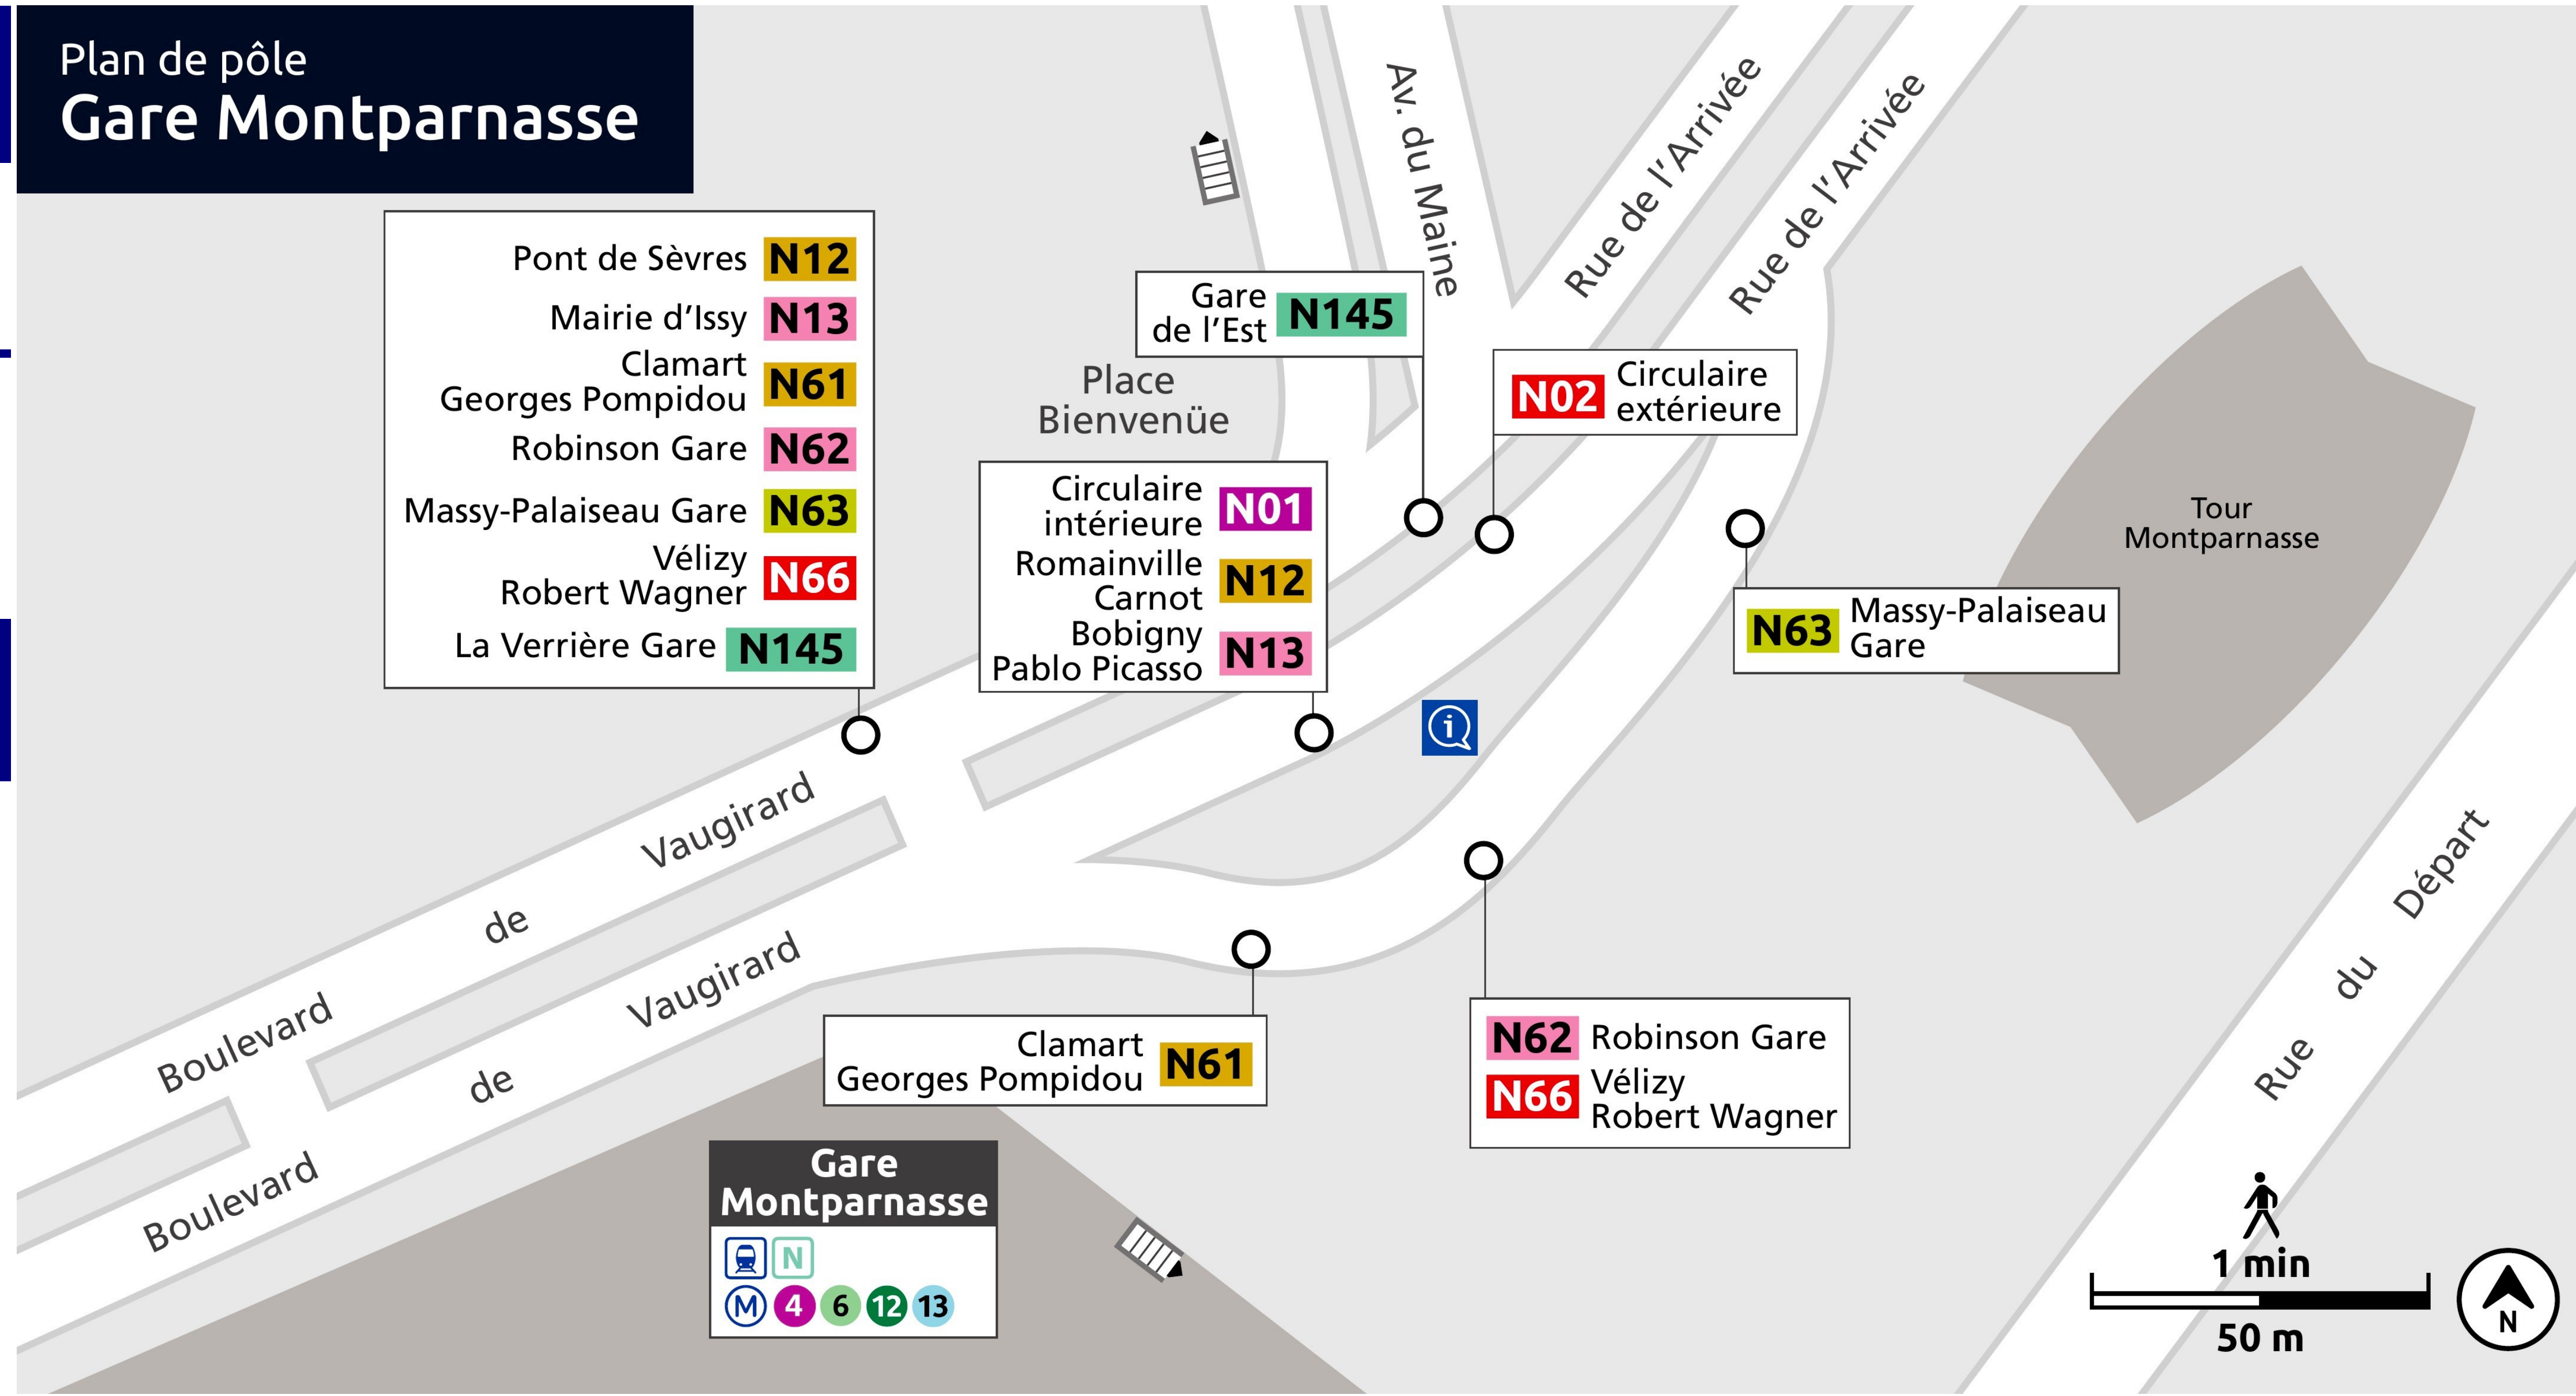

Paris night buses Gare Montparnasse

Street plan of Noctilien Paris night bus stops with bus numbers around the Gare Montparnasse area

Via - EUtouring.com
helping you discover more of Paris

Noctilien

Paris night buses

[Paris night bus maps](#)

Gare Montparnasse Paris night bus numbers

With direct button links for the latest online detailed Noctilien maps showing all Paris night bus stops, timetables and transport connections.

Paris night bus lines

- N01 N02 N12 N13
- N61 N62 N63 N66
- N145

[Paris public transport systems](#)

Plan de pôle Gare Montparnasse

Paris tourist information
www.eutouring.com

© EUtouring.com

Related Paris transport maps

- [Paris Metro Maps](#)
- [Orly Airport shuttle services](#)
- [CDG Airport shuttle services](#)
- [RER train lines](#)
- [Paris tramway lines](#)
- [Paris buses](#)