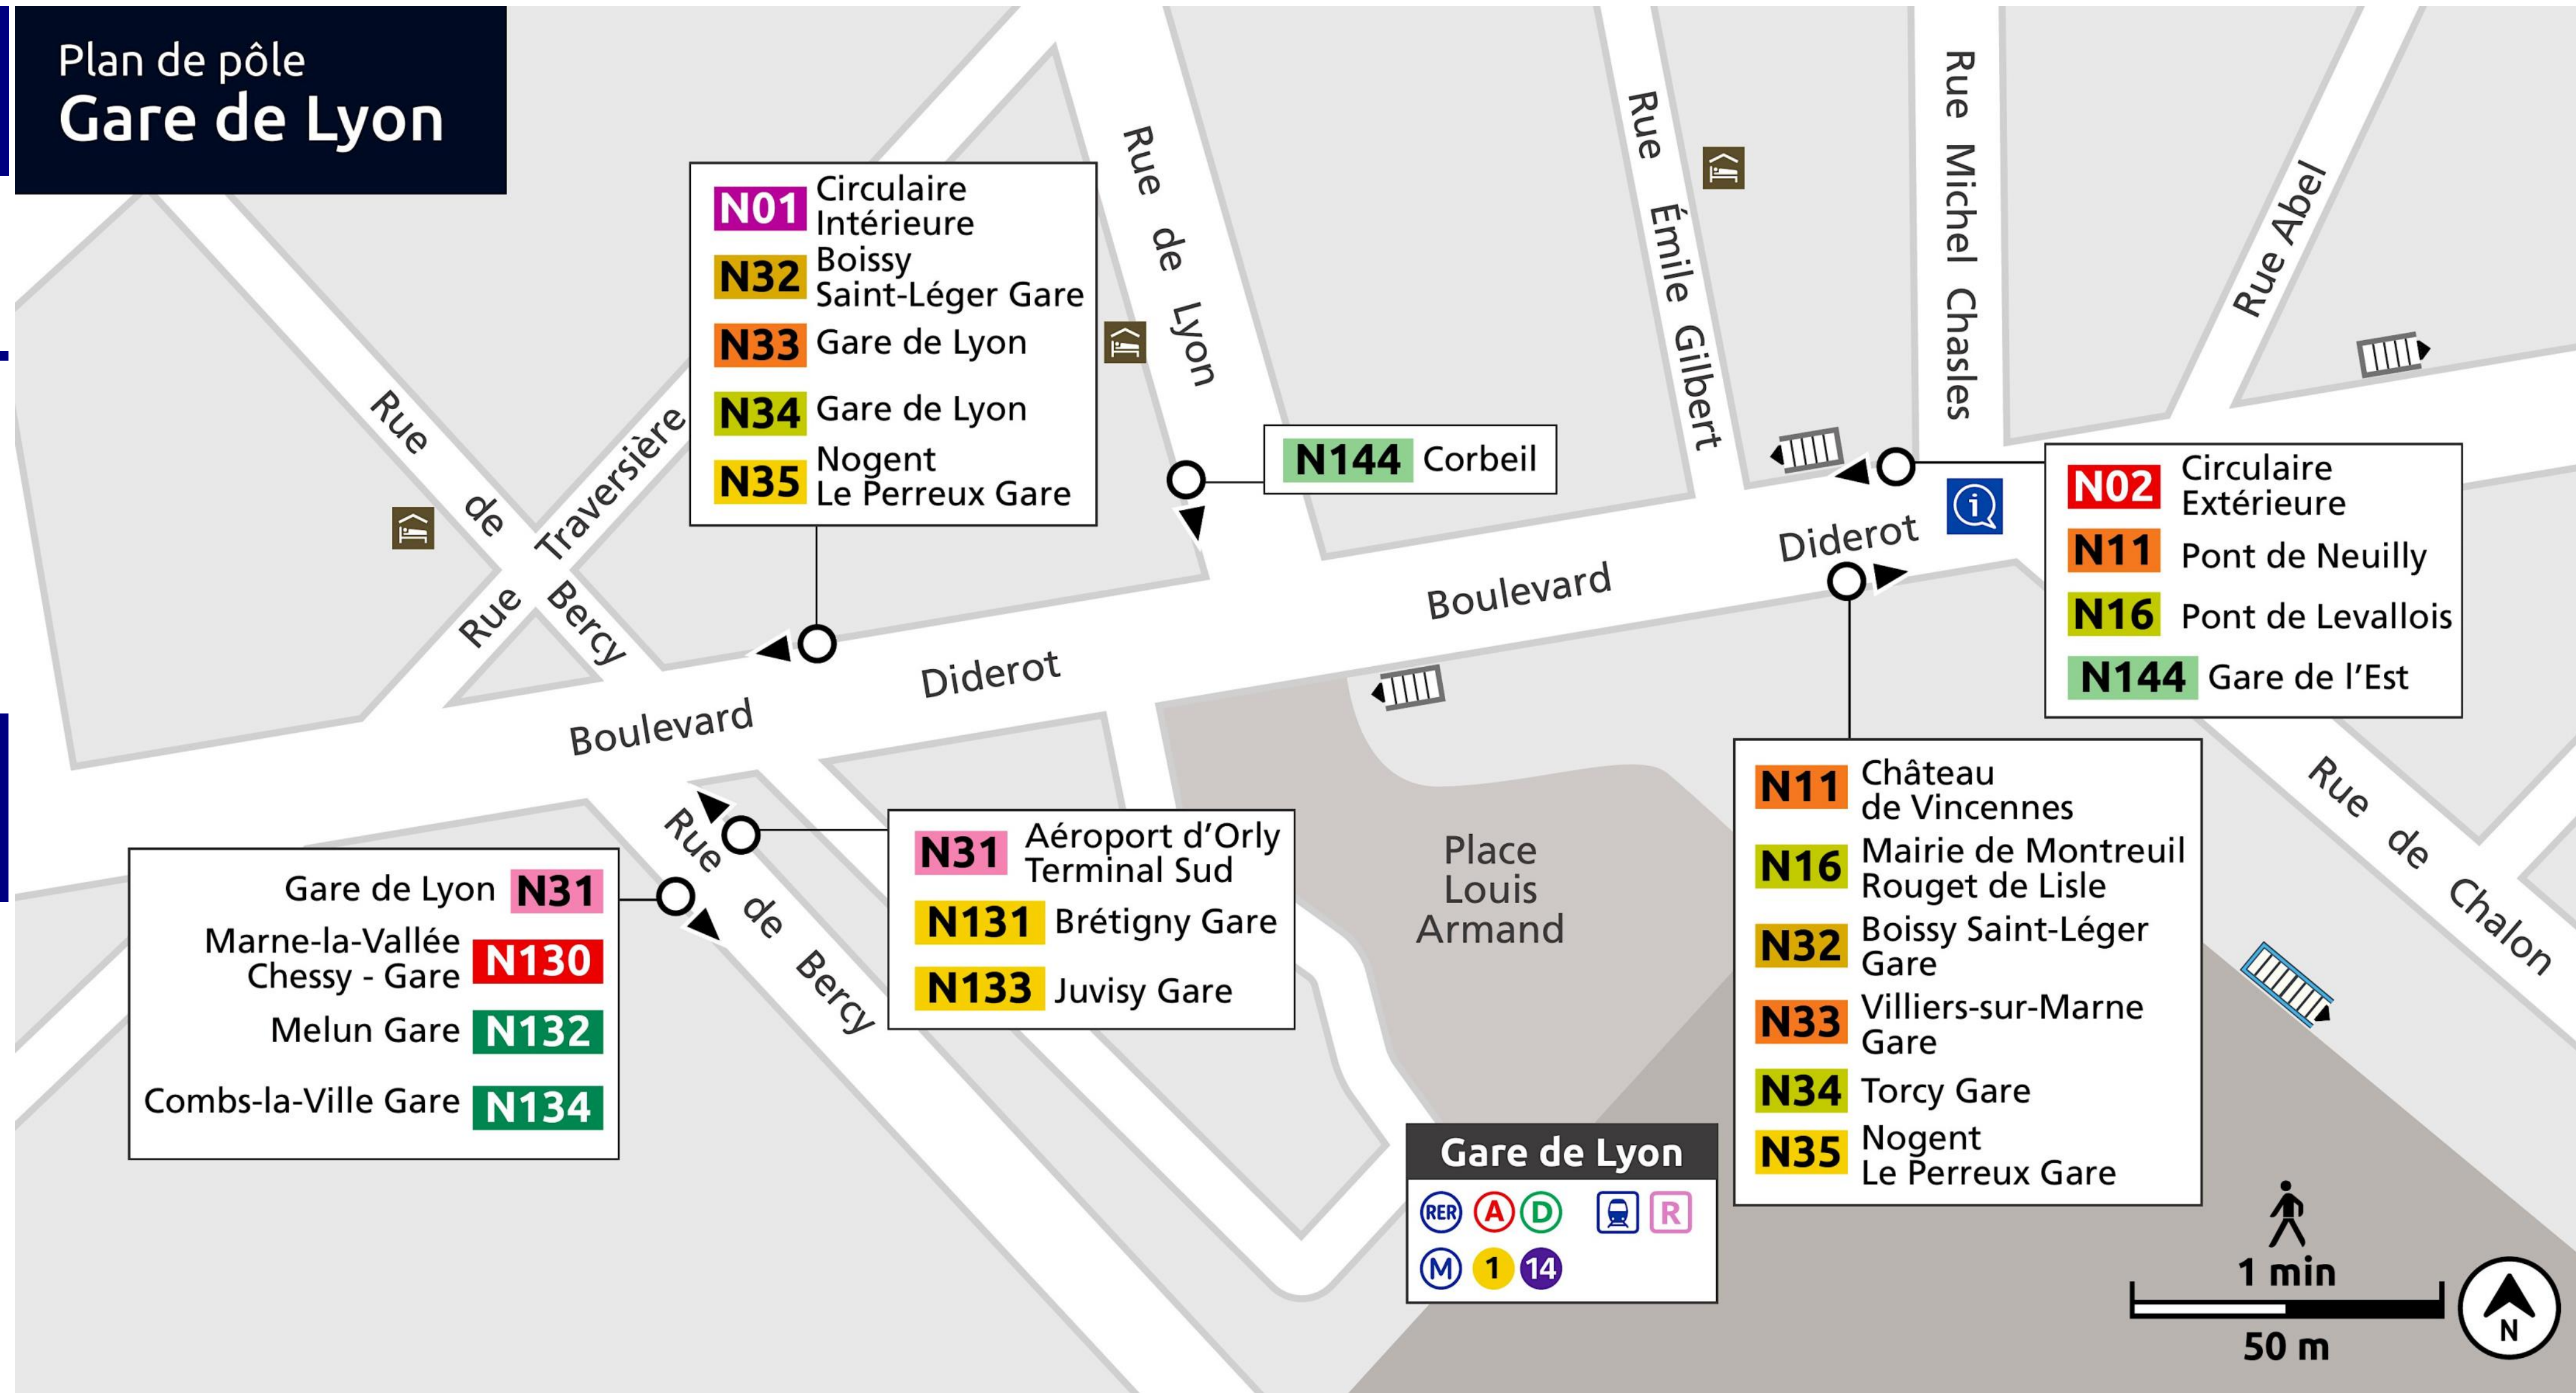

# Paris night buses Gare de Lyon

Street plan of Noctilien Paris night bus stops with bus numbers around the Gare de Lyon area

Via - [EUtouring.com](http://EUtouring.com)

helping you discover more of Paris

## Noctilien

Paris night buses

[Paris night bus maps](#)

Gare de Lyon Paris night bus numbers

With direct links for the latest online detailed Noctilien maps showing all Paris night bus stops, timetables and transport connections.

Paris night bus lines

- N01 N02 N11 N16
- N31 N32 N33 N34
- N35 N130 N131 N132
- N133 N134 N144

[Paris public transport systems](#)

## Plan de pôle Gare de Lyon

Paris tourist information  
[www.eutouring.com](http://www.eutouring.com)

© EUtouring.com

Related Paris transport maps

- [Paris Metro Maps](#)
- [Orly Airport shuttle services](#)
- [CDG Airport shuttle services](#)
- [RER train lines](#)
- [Paris tramway lines](#)
- [Paris buses](#)