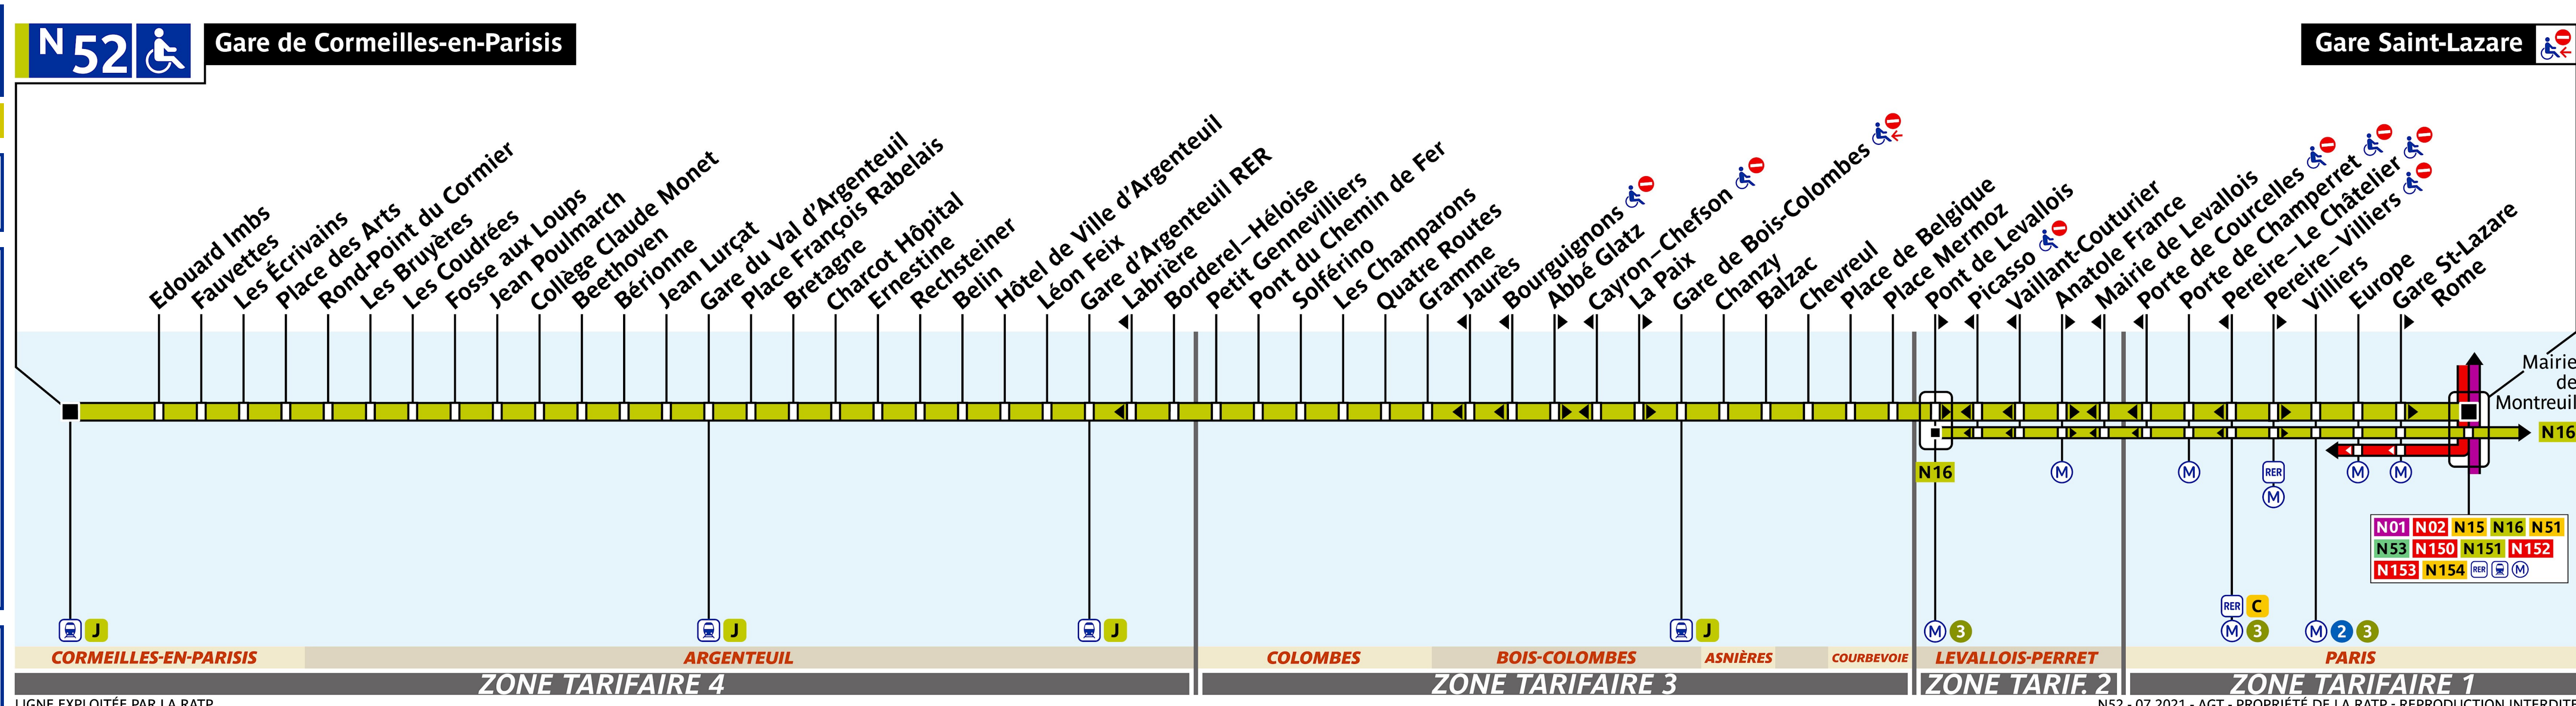

# RATP Noctilien Paris night bus N52 map

From Gare Saint-Lazare to Gare de Cormeilles-en-Parisis bus route map with stops and transport connections

Via - EUtouring.com

Reproduced with Permission

discovering more of Paris France

**N52**

Paris Public Transport

Paris Transport Systems

Related transport maps

- M Paris Metro Maps
- RER train lines
- BUS Paris buses
- T Tramway lines
- CDG CDG Airport shuttle services
- ORLY Orly Airport shuttle services

**EUtouring.com**

helping you discover more of Paris France

LIGNE EXPLOITÉE PAR LA RATP

N52 - 07.2021 - AGT - PROPRIÉTÉ DE LA RATP - REPRODUCTION INTERDITE