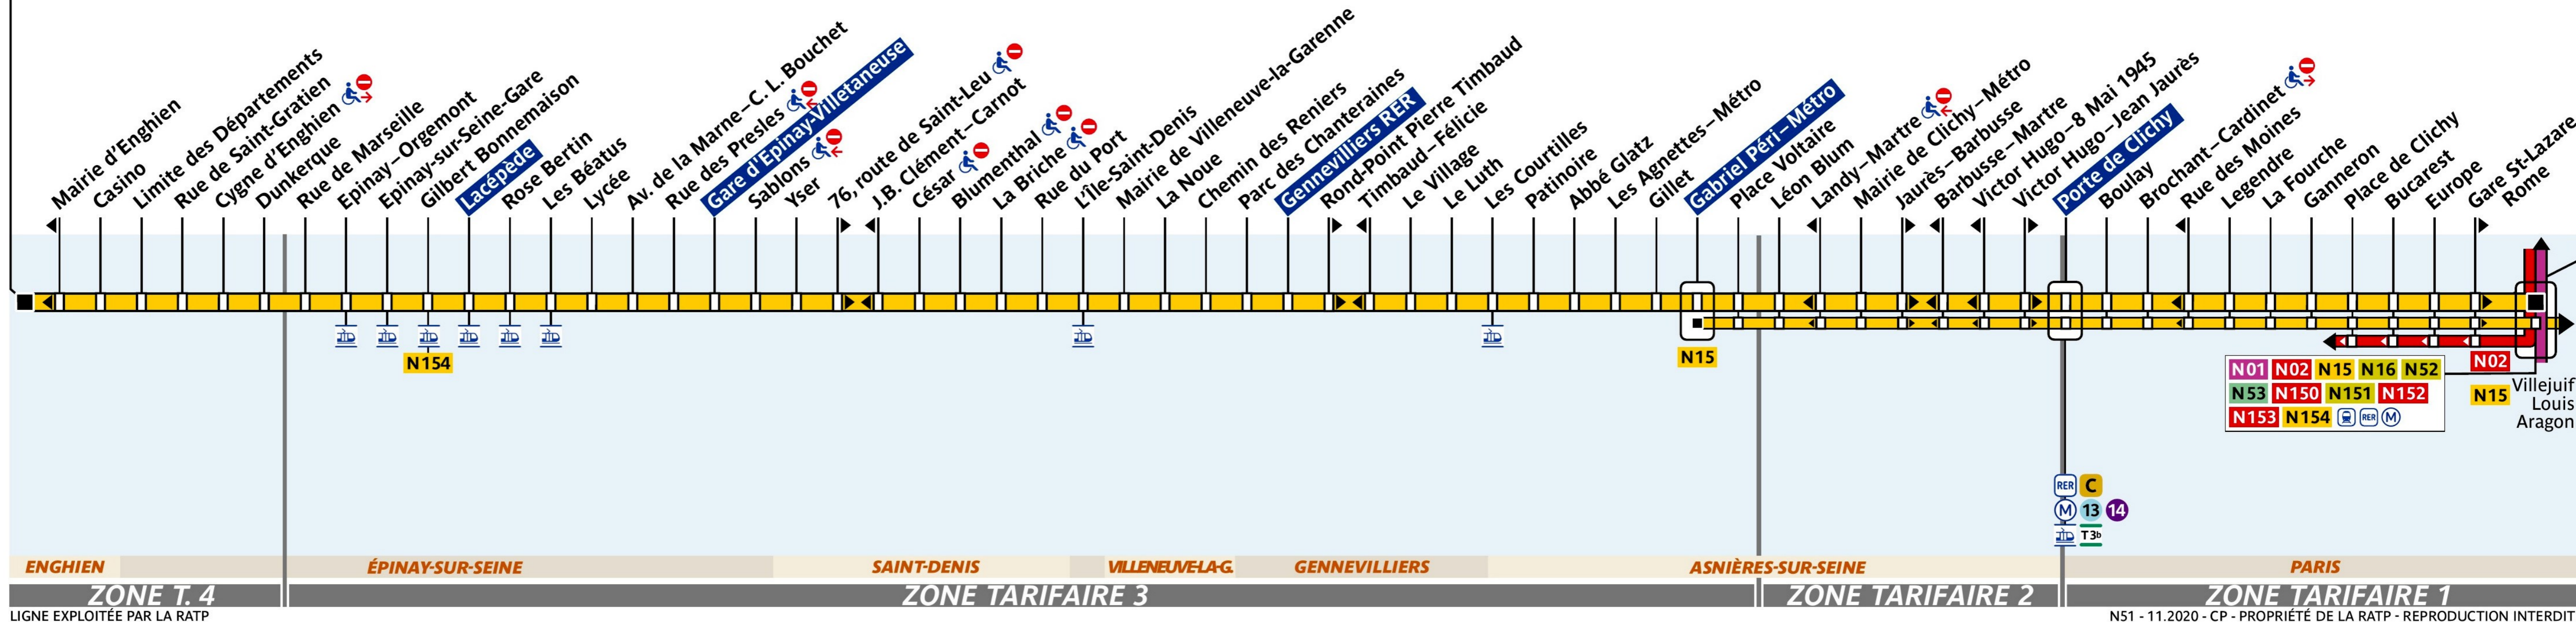

RATP Noctilien Paris night bus N51 map

From Gare Saint-Lazare to Gare d'Enghien bus route map with stops and transport connections

Via - EUtouring.com
Reproduced with Permission
discovering more of Paris France

N **N51**

Paris Public Transport

Paris Transport Systems

Related transport maps

-  Paris Metro Maps
-  RER train lines
-  Paris buses
-  Tramway lines
-  CDG Airport shuttle services
-  Orly Airport shuttle services

EUtouring.com

helping you discover more of Paris France

N51  **Gare d'Enghien**

Gare Saint-Lazare

N51 - 11.2020 - CP - PROPRIÉTÉ DE LA RATP - REPRODUCTION INTERDITE