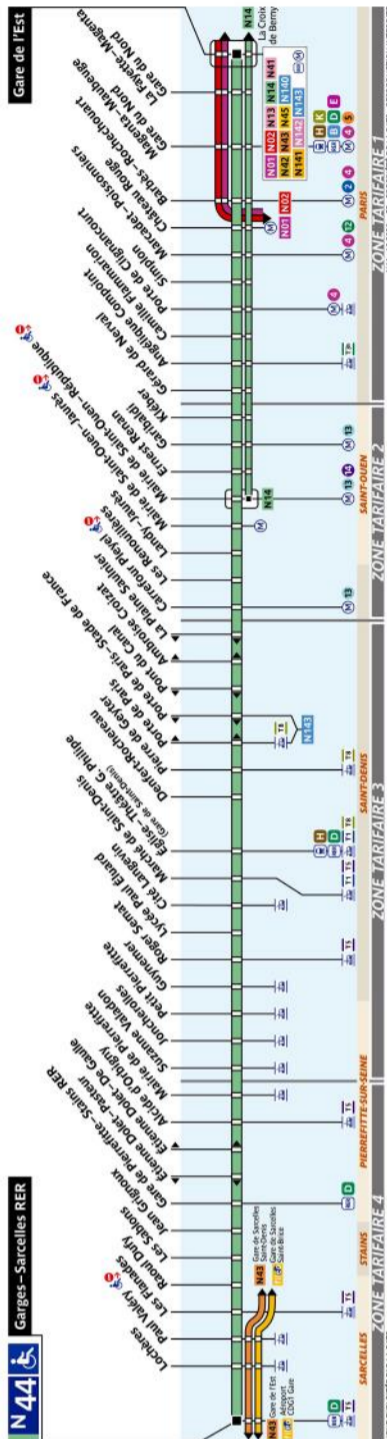

Paris bus timetables

Helping you discover more of Paris EUtouring.com

See more Paris bus routes
EUtouring.com/paris_bus_route_maps.html

Useful French to English translations

Lundi a vendredi - Monday to Friday
Samedi - Saturday
Dimanche et fetes - Sunday and holidays
Premier depart - First departure
Dernier - Latest departure
Toute l'annee - All year
Avant - Before
Apres - After
Intervalle entre 2 passages (en minutes)
Interval between 2 passes (in minutes)

RATP Paris night bus N44 timetables and route map

Gare de l'Est to Garges - Sarcelles RER

N 44 Fiche Horaires

Nous nous efforçons de respecter au mieux ces horaires donnés à titre indicatif, en fonction des conditions de circulation.

ratp.fr | applis RATP @ClientsRATP
34 24 (service gratuit + prix appel)
Service clientèle RATP • TSA 81250 • 75564 Paris Cedex 12

Novembre 2020

N 44 Fiche Horaires

Novembre 2020

Direction **Gare de l'Est**

Lundi à vendredi (Nuits du dimanche soir au vendredi matin)

Garges – Sarcelles RER	Gare de Pierrefitte Stains RER	Mairie de Saint-Ouen République	Porte de Clignancourt	Gare de l'Est
		23:48	23:58	0:09
		0:10	0:20	0:31
	0:00	0:27	0:37	0:48
	0:20	0:47	0:57	1:08
	0:40	1:07	1:17	1:28
0:50	0:59	1:26	1:36	1:47
Puis un passage toutes les 20 minutes				
4:10	4:19	4:46	4:56	5:07
4:28*	4:37*			
4:48*	4:57*			
5:08*	5:17*			
5:28*	5:37*			
5:48*	5:57*			

*Terminus Église – Théâtre Gérard Philipe

Samedi et dimanche (Nuits du vendredi au samedi et du samedi au dimanche, ainsi que la nuit précédant un jour férié)

Garges – Sarcelles RER	Gare de Pierrefitte Stains RER	Mairie de Saint-Ouen République	Porte de Clignancourt	Gare de l'Est
		23:43	23:53	0:04
		23:58	0:08	0:19
		0:13	0:23	0:34
		0:28	0:38	0:49
	0:15	0:42	0:52	1:03
	0:30	0:57	1:07	1:18
	0:45	1:12	1:22	1:33
0:50	0:59	1:26	1:36	1:47
Puis un passage toutes les 15 minutes				
4:35	4:44	5:11	5:21	5:32
4:50*	4:59*			
Puis un passage toutes les 15 minutes				
6:05*	6:14*			

*Terminus Église – Théâtre Gérard Philipe

N 44 Fiche Horaires

Novembre 2020

Direction **Garges – Sarcelles RER**

Lundi à vendredi (Nuits du dimanche soir au vendredi matin)

Gare de l'Est	Porte de Clignancourt	Mairie de Saint-Ouen République	Gare de Pierrefitte Stains RER	Garges – Sarcelles RER
0:20	0:31	0:39	1:12	1:21
0:40	0:51	0:59	1:32	1:41
Puis un passage toutes les 20 minutes				
4:40	4:51	4:59	5:32	5:41
5:00*	5:11*	5:19*		
5:18*	5:29*	5:37*		

*Terminus Roger Semat

Samedi et dimanche (Nuits du vendredi au samedi et du samedi au dimanche, ainsi que la nuit précédant un jour férié)

Gare de l'Est	Porte de Clignancourt	Mairie de Saint-Ouen République	Gare de Pierrefitte Stains RER	Garges – Sarcelles RER
0:20	0:31	0:39	1:12	1:21
0:35	0:46	0:54	1:27	1:36
Puis un passage toutes les 15 minutes				
4:50	5:01	5:09	5:42	5:51
5:05*	5:16*	5:24*		
5:20*	5:31*	5:39*		
5:35*	5:46*	5:54*		
5:50*	6:01*	6:09*		

*Terminus Roger Semat

Nous nous efforçons de respecter au mieux ces horaires donnés à titre indicatif, en fonction des conditions de circulation.

ratp.fr | applis RATP 34 24 (service gratuit + prix appel) @ClientsRATP Service clientèle RATP TSA 81250 • 75564 Paris Cedex 12

Paris tourist information
www.eutouring.com

© EUtouring.com

Related Paris transport maps

- Paris Metro Maps
- Only Airport shuttle services
- CDG Airport shuttle services
- RER train lines
- Paris tramway lines
- Paris buses