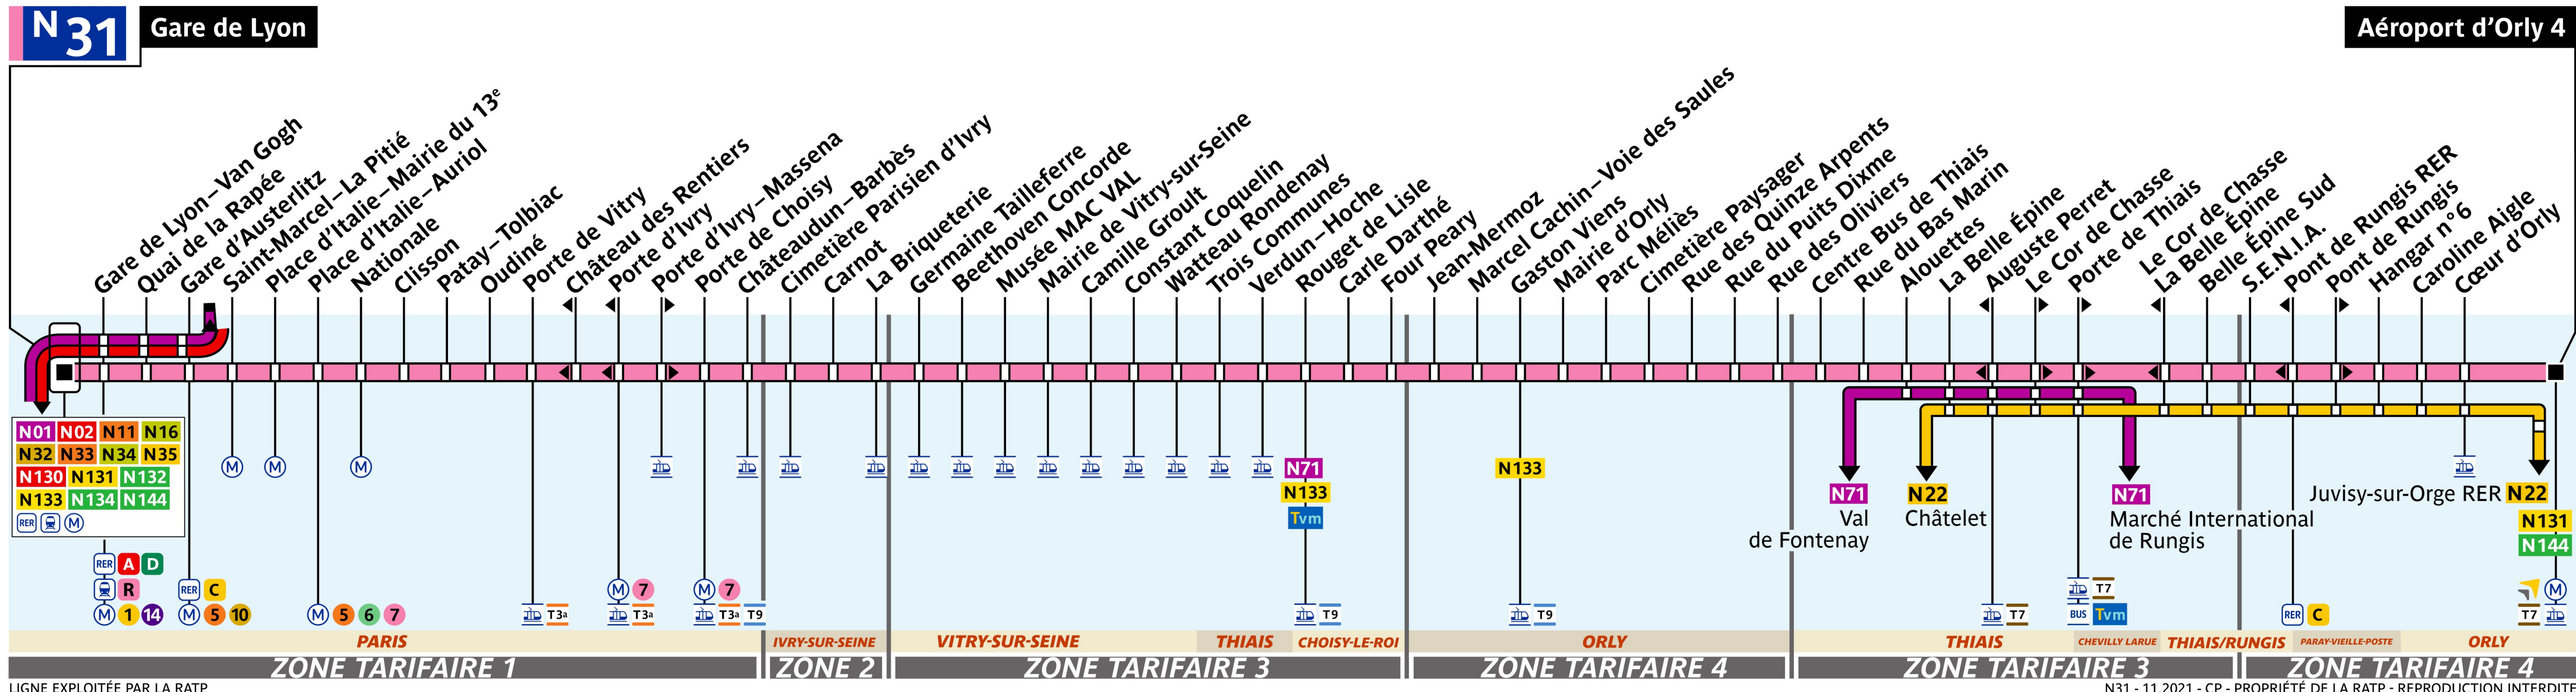

RATP Noctilien Paris night bus N31 map

From Gare de Lyon to Aéroport d'Orly Terminal 4 bus route map with stops and transport connections

Via - EUtouring.com
Reproduced with Permission
discovering more of Paris France

Paris Public Transport

Paris Transport Systems

Related transport maps

- Paris Metro Maps
- RER train lines
- Paris buses
- Tramway lines
- CDG Airport shuttle services
- Orly Airport shuttle services

EUtouring.com