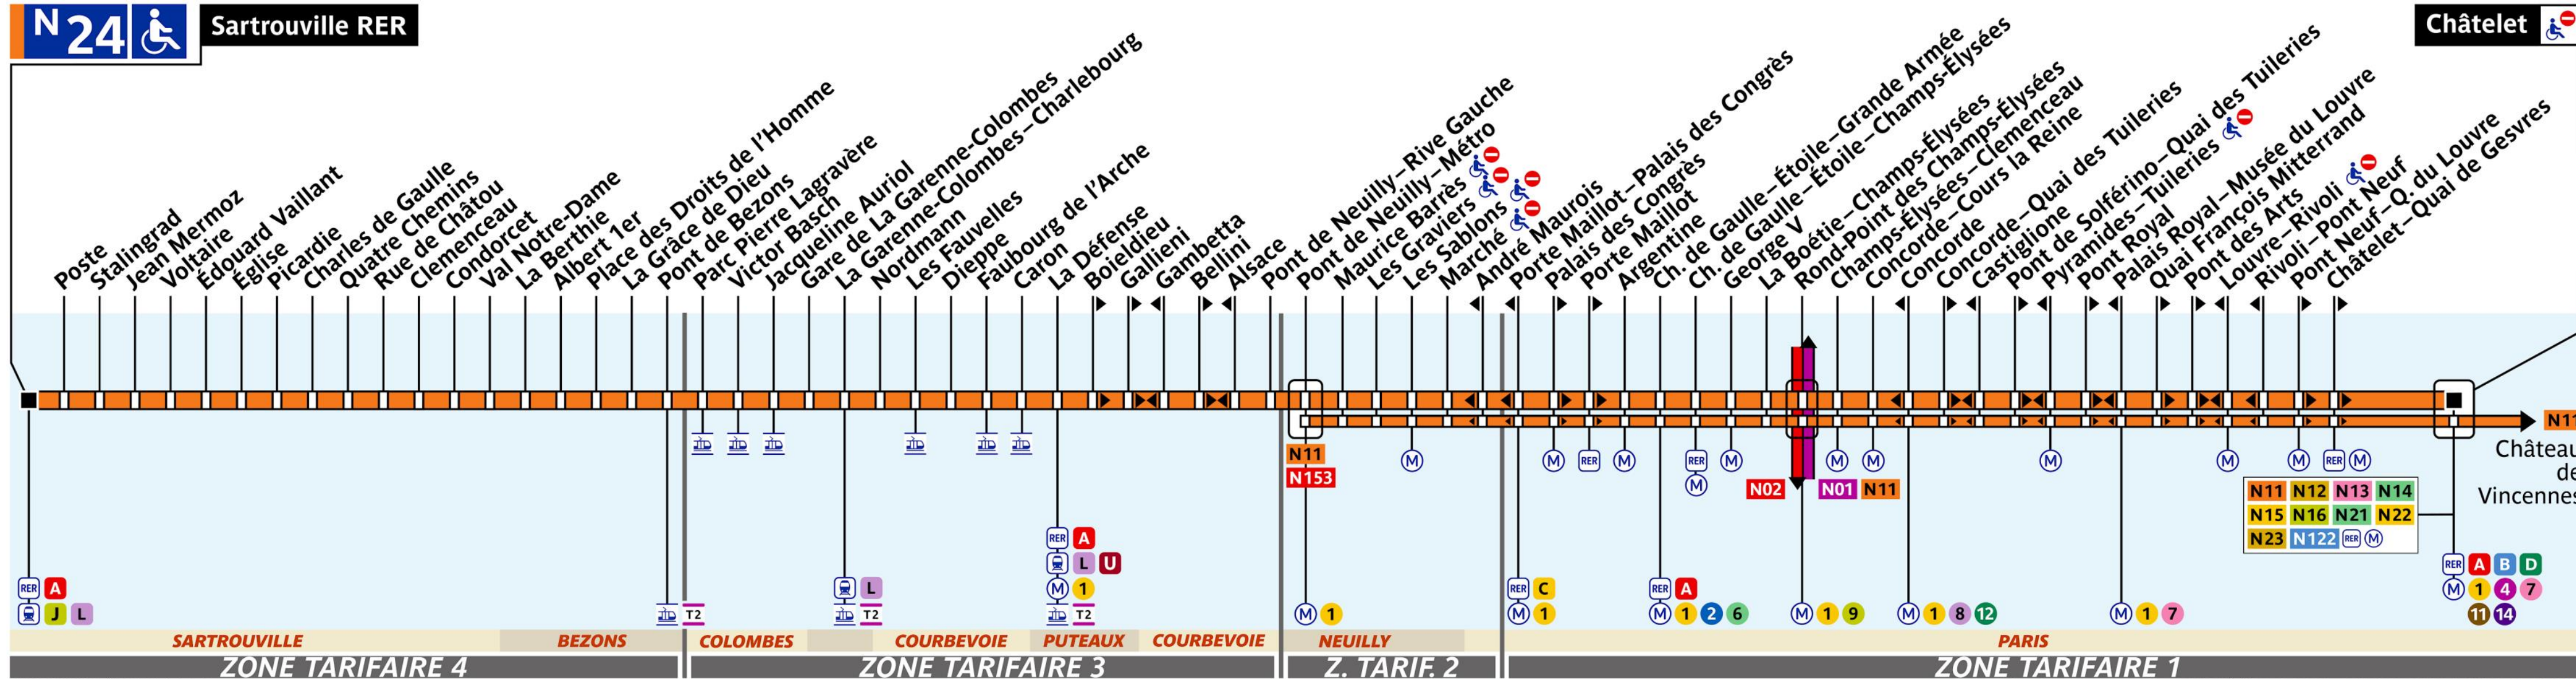

# RATP Noctilien Paris night bus N24 map

Chatelet to Satrouville RER bus route map with stops and transport connections

Via - [EUtouring.com](http://EUtouring.com)  
Reproduced with Permission

discovering more of Paris France

Paris Public Transport

Paris Transport Systems

Related transport maps

- [Paris Metro Maps](#)
- [RER train lines](#)
- [Paris buses](#)
- [Tramway lines](#)
- [CDG Airport shuttle services](#)
- [Orly Airport shuttle services](#)

LIGNE EXPLOITÉE PAR LA RATP

PLB • N24 • CML/IVD/IVM - AGT • PROPRIÉTÉ DE LA RATP • REPRODUCTION INTERDITE • 12.2021