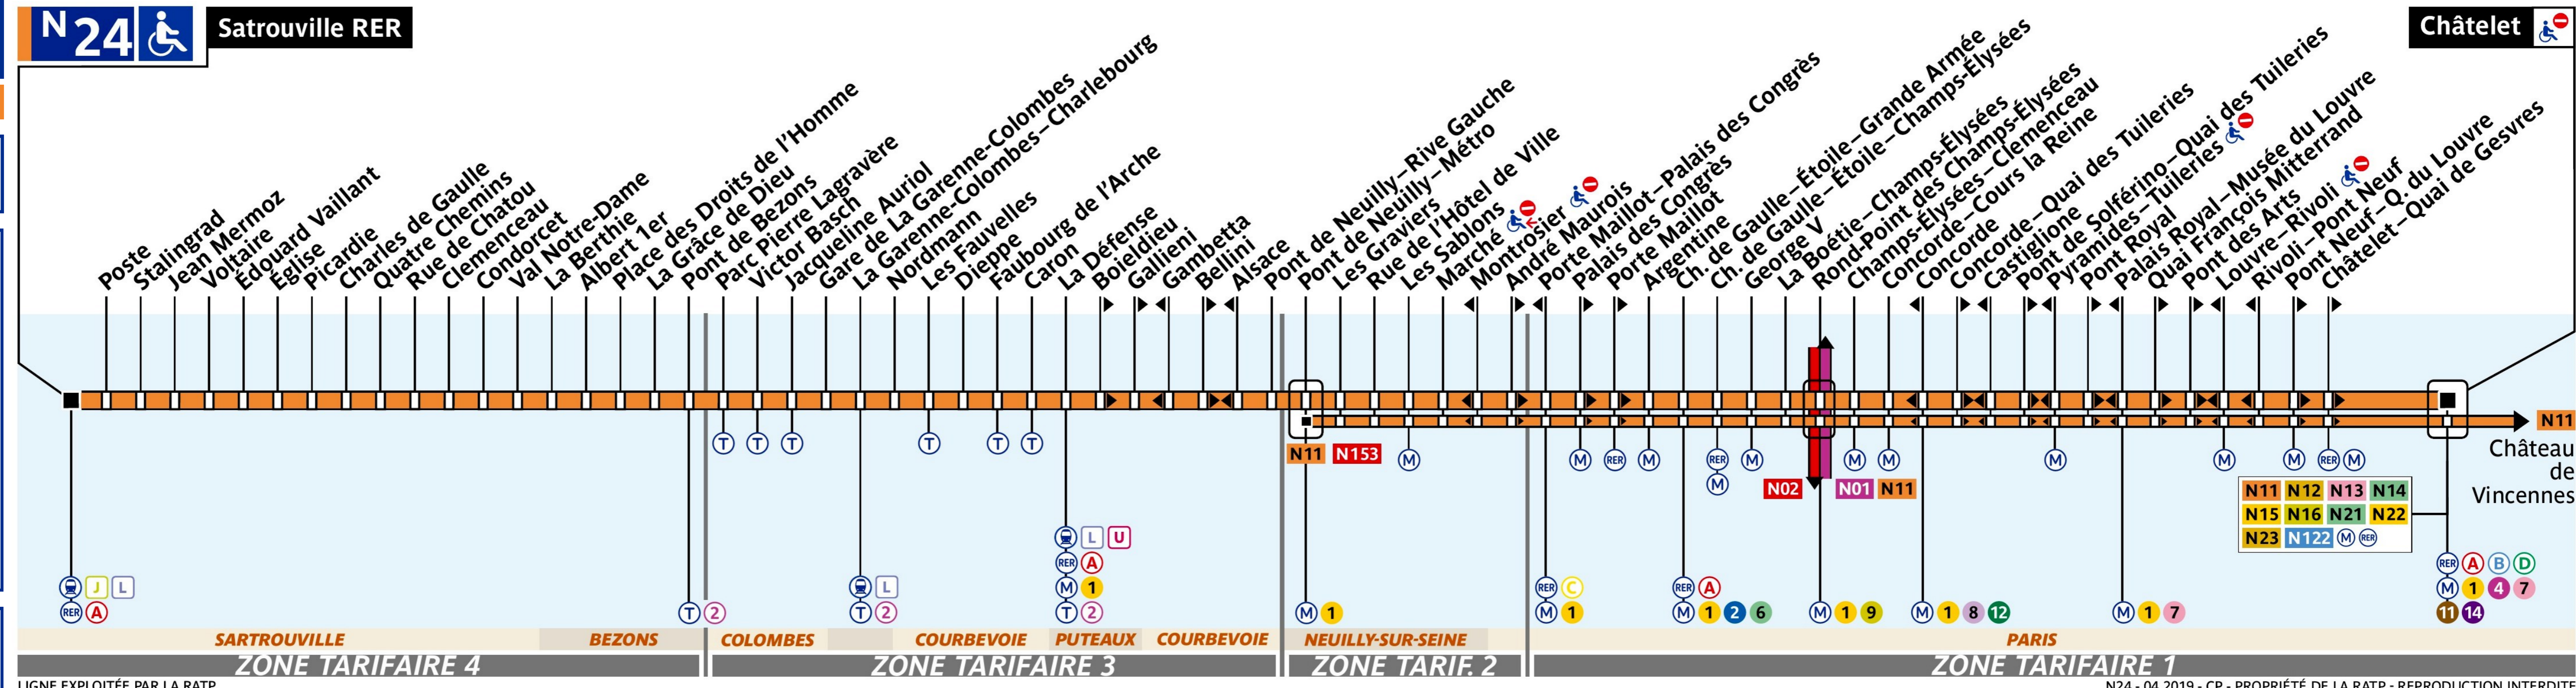

RATP Noctilien Paris night bus N24 map

From Chatelet to Satrouville RER bus route map with stops and transport connections

Via - Eutouring.com
Reproduced with Permission

discovering more of Paris France

N24

Paris Public Transport

N24 **Satrouville RER**

Châtelet

Paris Transport Systems

Related transport maps

- Paris Metro Maps
- RER train lines
- Paris buses
- Tramway lines
- CDG Airport shuttle services
- Orly Airport shuttle services

Eutouring.com

helping you discover more of Paris France

LIGNE EXPLOITÉE PAR LA RATP

N24 - 04 2019 - CP - PROPRIÉTÉ DE LA RATP - REPRODUCTION INTERDITE